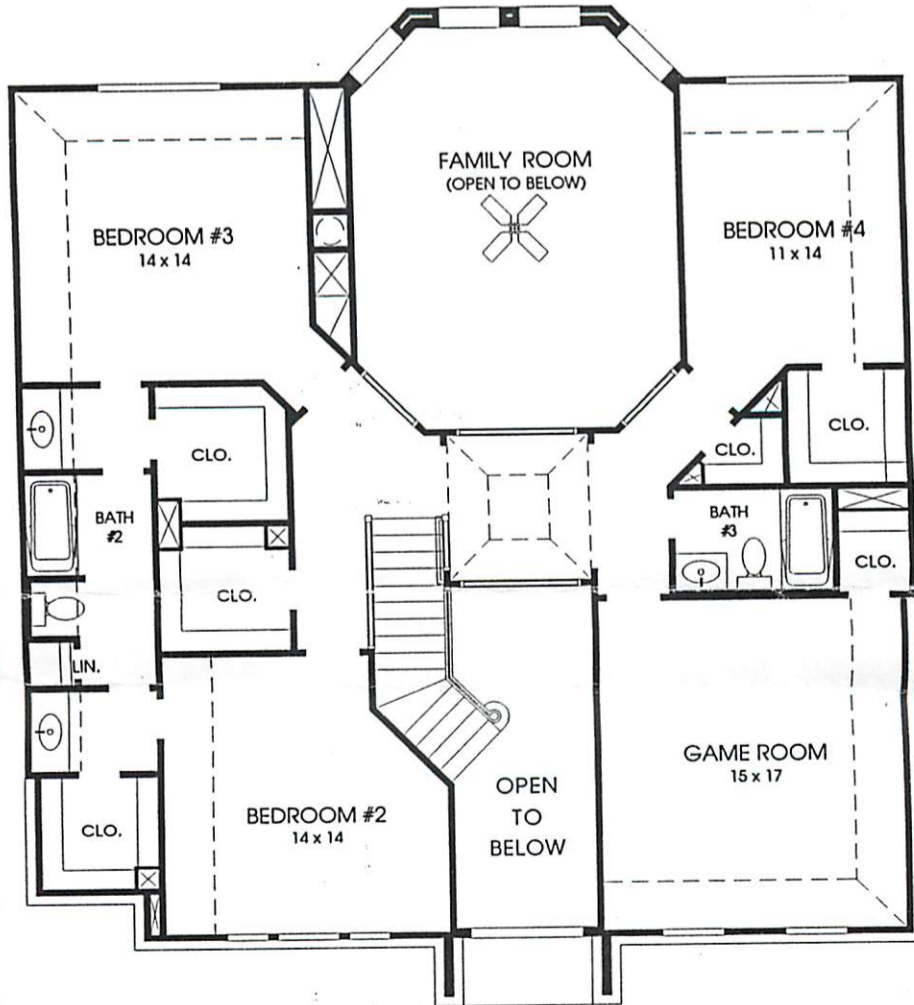

DESIGNS

Plan 3393

This Designer Series home contains approximately 3,393 square feet and includes four bedrooms and three and a half baths.

PERRY HOMES