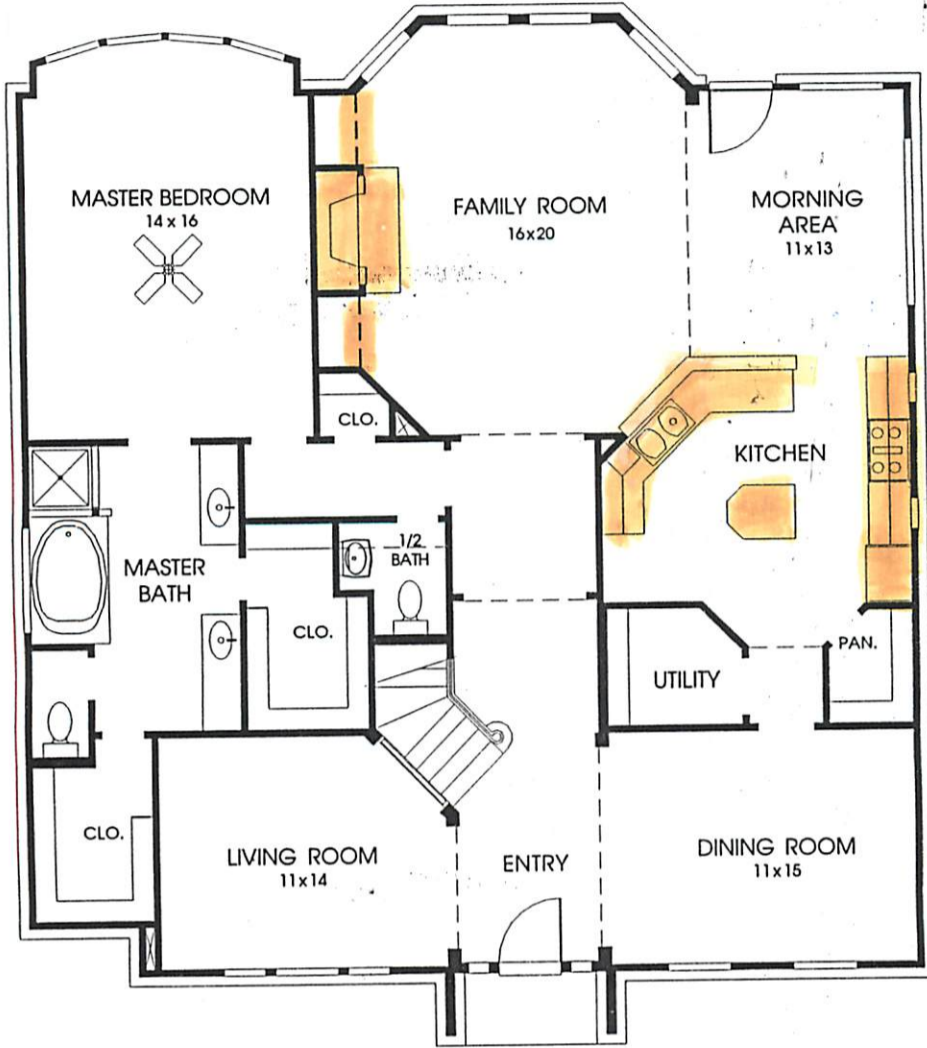

DESIGNS

Plan 3393

This Designer Series home contains approximately 3,393 square feet and includes four bedrooms and three and a half baths.

PERRY HOMES