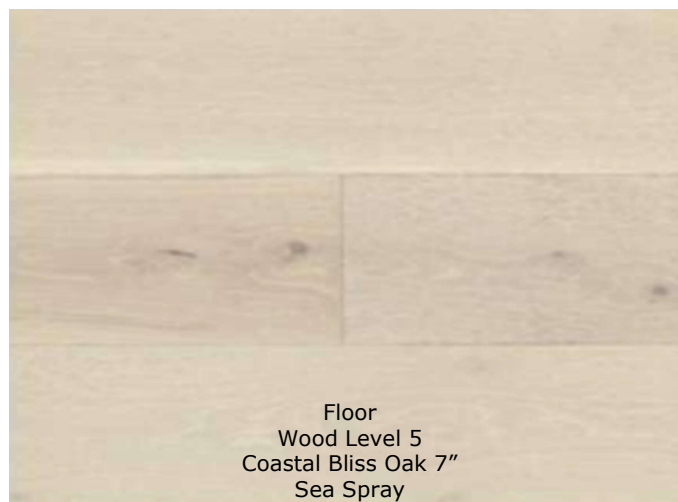

# 37 North Waterbridge Dr Kitchen Selections

Backsplash  
Tile Level 10  
Hawthorne Beveled Wall 4x12 - HT15 Refined White

Countertop  
Granite Level 5  
Blue Dunes

Perimeter Cabinets  
Color: Snowdrift -  
Pigmented Top Coat  
Finish: Low Sheen

Island Cabinets  
Color: London Skyline -  
Pigmented Top Coat  
Finish: Low Sheen

Floor  
Wood Level 5  
Coastal Bliss Oak 7"  
Sea Spray