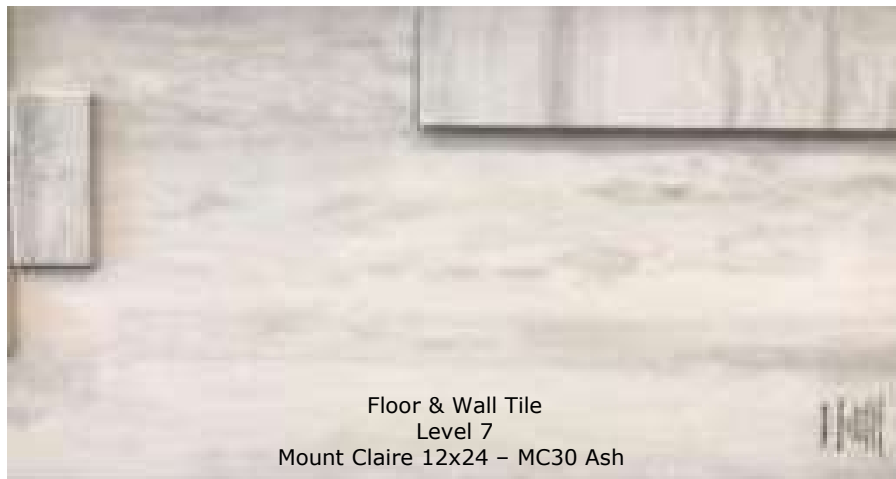

Floor & Wall Tile
Level 7
Mount Claire 12x24 – MC30 Ash