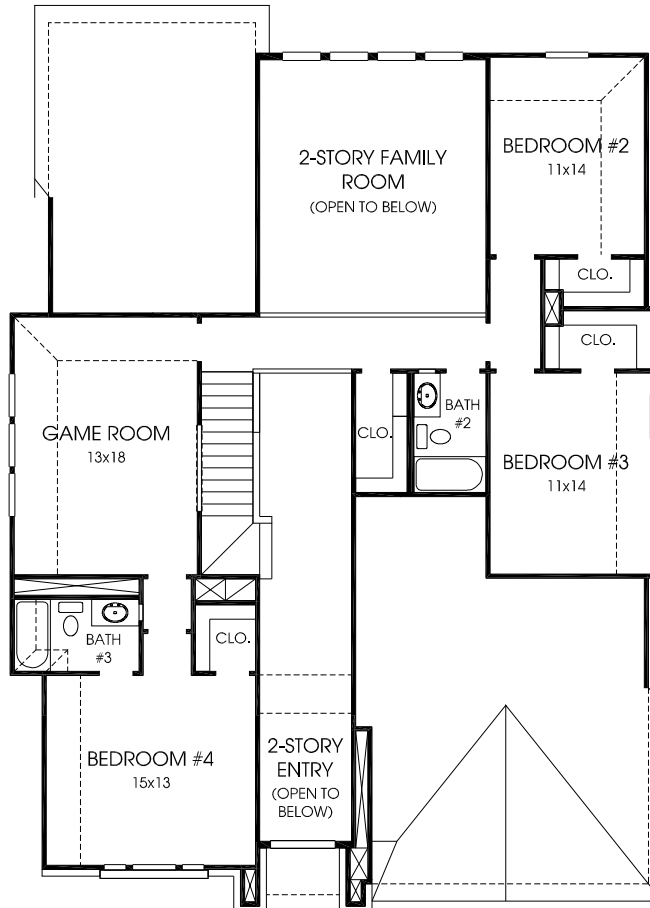

DESIGNS

Plan 2997W

This home contains approximately 2,997 square feet and includes four bedrooms and three and a half baths.

Note: The options listed on this brochure are available at an additional cost.

Not included: inside keyed deadbolt locks, refrigerators, furnishings, drapery, plants, decorator items and all other personal property being used in model homes. Builder reserves the right to make changes in the plans and specifications, and to substitute material of similar quality. Room dimensions indicate approximate inside area measurements.