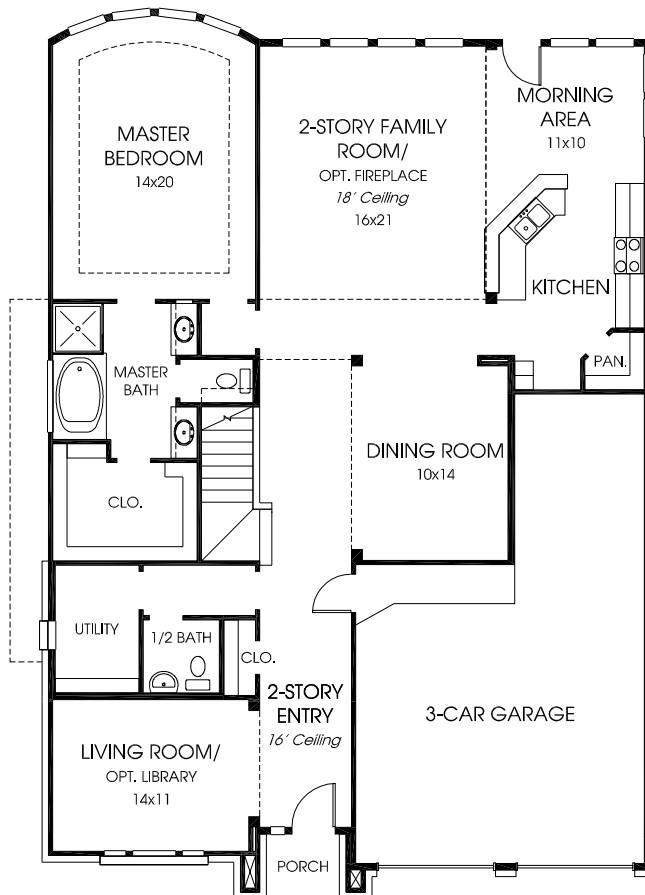

DESIGNS

Plan 2997W

This home contains approximately 2,997 square feet and includes four bedrooms and three and a half baths.

Note: The options listed on this brochure are available at an additional cost.

Not included: inside keyed deadbolt locks, refrigerators, furnishings, drapery, plants, decorator items and all other personal property being used in model homes. Builder reserves the right to make changes in the plans and specifications, and to substitute material of similar quality. Room dimensions indicate approximate inside area measurements.