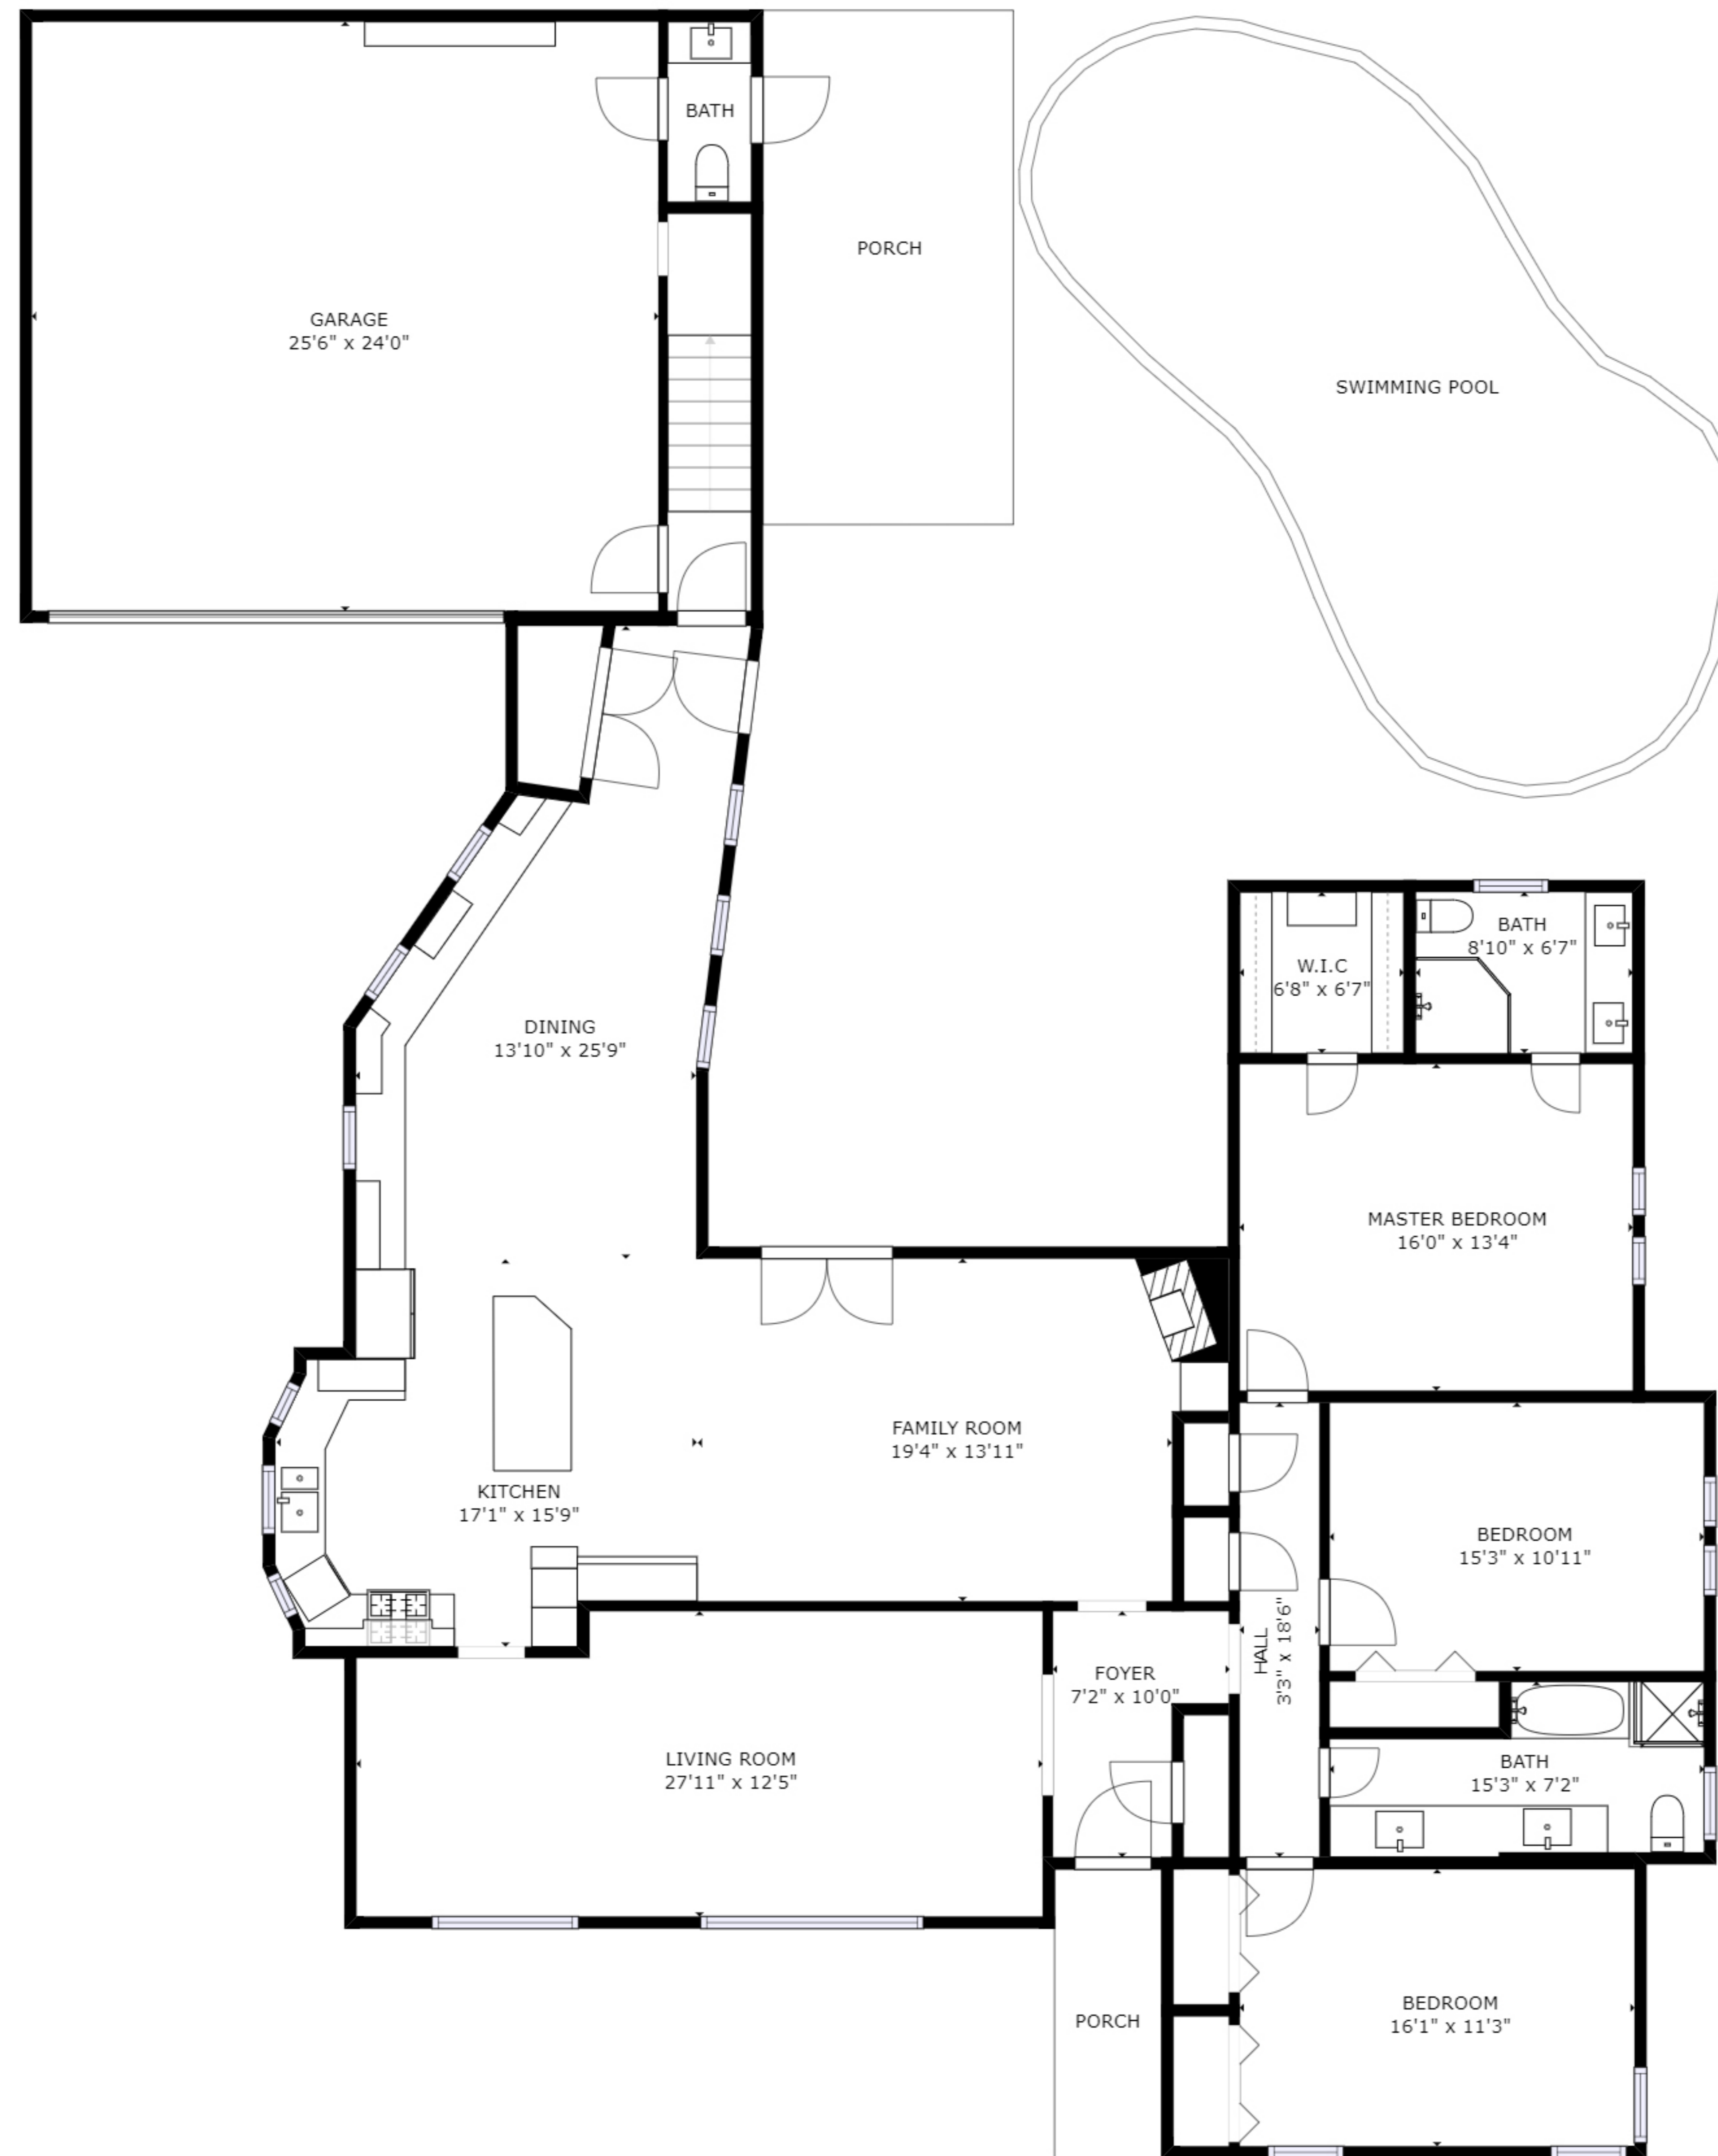

GROSS INTERNAL AREA  
 FLOOR 1: 2263 sq ft, FLOOR 2: 709 sq ft  
 EXCLUDED AREAS: , PORCH: 265 sq ft  
 GARAGE: 612 sq ft  
 TOTAL: 2972 sq ft

SIZES AND DIMENSIONS ARE APPROXIMATE, ACTUAL MAY VARY.

GROSS INTERNAL AREA  
 FLOOR 1: 2263 sq ft, FLOOR 2: 709 sq ft  
 EXCLUDED AREAS: , PORCH: 265 sq ft  
 GARAGE: 612 sq ft  
 TOTAL: 2972 sq ft

SIZES AND DIMENSIONS ARE APPROXIMATE, ACTUAL MAY VARY.

GROSS INTERNAL AREA  
FLOOR 1: 2263 sq ft, FLOOR 2: 709 sq ft  
EXCLUDED AREAS: , PORCH: 265 sq ft  
GARAGE: 612 sq ft  
TOTAL: 2972 sq ft

SIZES AND DIMENSIONS ARE APPROXIMATE, ACTUAL MAY VARY.