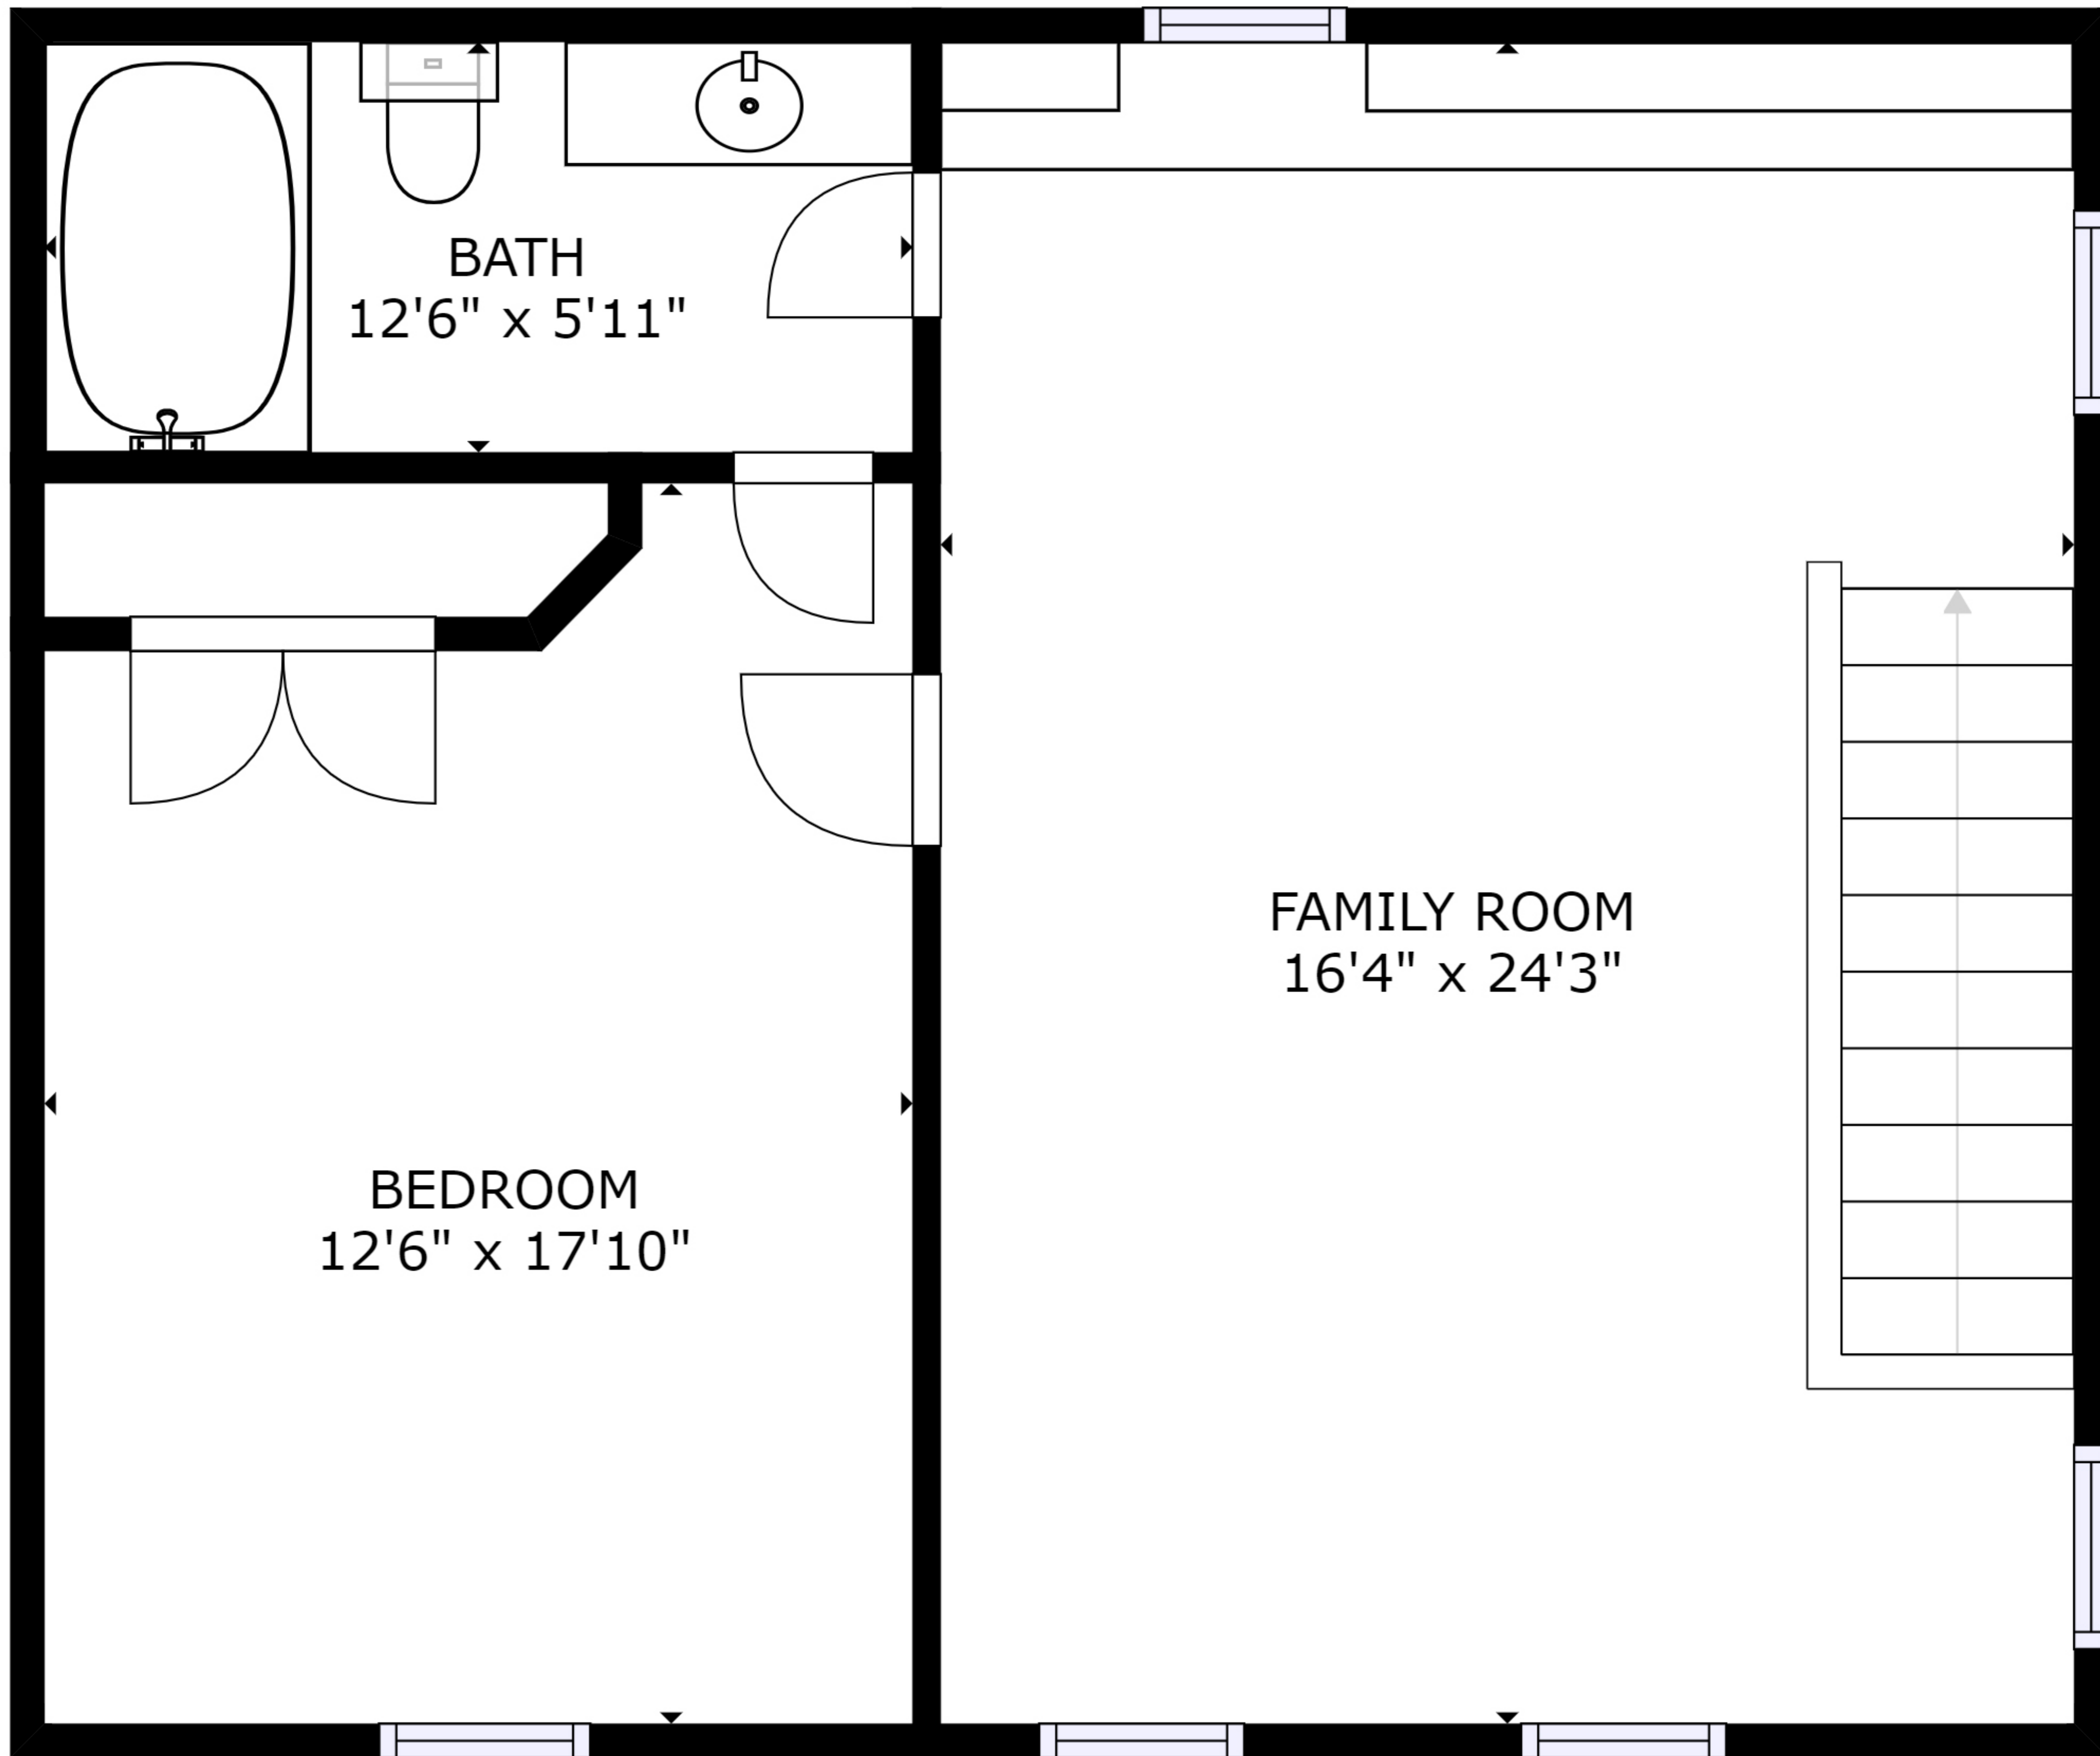

GROSS INTERNAL AREA  
 FLOOR 1: 2263 sq ft, FLOOR 2: 709 sq ft  
 EXCLUDED AREAS: , PORCH: 265 sq ft  
 GARAGE: 612 sq ft  
 TOTAL: 2972 sq ft

SIZES AND DIMENSIONS ARE APPROXIMATE, ACTUAL MAY VARY.

GROSS INTERNAL AREA  
 FLOOR 1: 2263 sq ft, FLOOR 2: 709 sq ft  
 EXCLUDED AREAS: , PORCH: 265 sq ft  
 GARAGE: 612 sq ft  
 TOTAL: 2972 sq ft

SIZES AND DIMENSIONS ARE APPROXIMATE, ACTUAL MAY VARY.

GROSS INTERNAL AREA  
FLOOR 1: 2263 sq ft, FLOOR 2: 709 sq ft  
EXCLUDED AREAS: , PORCH: 265 sq ft  
GARAGE: 612 sq ft  
TOTAL: 2972 sq ft

SIZES AND DIMENSIONS ARE APPROXIMATE, ACTUAL MAY VARY.