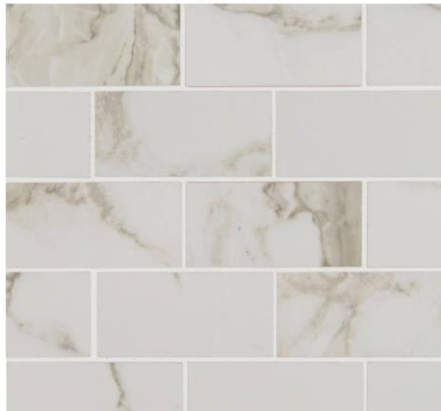

PIETRA CALACATTA SUBWAY TILE 2X4

[ABOUT](#) [SIMILAR STYLES](#) [SIZES](#) [GALLERY](#) [DOWNLOADS](#)

[DEALER LOCATOR](#)

SPECS APPLICATIONS

PRIMARY COLOR(S)	MATERIAL TYPE
	Porcelain
COUNTRY	STYLE
China	Subway
AVAILABLE FINISHES	COLLECTION
Polished	Porcelain
ENVIRONMENTAL	
Greenguard Gold, USGBC/LEED