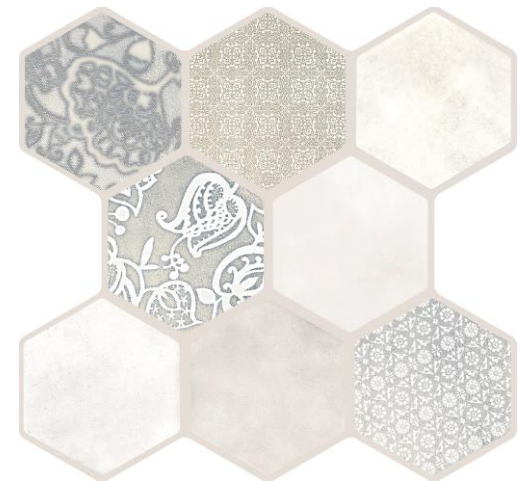

PIETRA CALACATTA SUBWAY TILE 2X4

[ABOUT](#) [SIMILAR STYLES](#) [SIZES](#) [GALLERY](#) [DOWNLOADS](#)

Description:
Pietra Calacatta Subway Tile appears just like precious Calacatta marble. The white subway tile is made with inkjet printed porcelain tile, making it possible to add a marble look without the worry of etching or staining. Use this durable white tile with confidence in all residential projects, as well as light commercial settings.

[DEALER LOCATOR](#)

SPECS APPLICATIONS

PRIMARY COLOR(S)	MATERIAL TYPE
	Porcelain
COUNTRY	STYLE
China	Subway
AVAILABLE FINISHES	COLLECTION
Polished	Porcelain
ENVIRONMENTAL	
Greenguard Gold, USGBC/LEED	

| White shaker cabinets with accent “sugar cookie” island | White Veined Quartz counters | Calacatta marble backsplash | Polished nickel fixtures |

LIVING AREAS

| Great room shiplap fireplace in white oak | Study walls are navy blue | Wood and silver light in study |

DINING ROOM WITH BUTLER'S PANTRY

| Dark shaker gray cabinets | Granite counters | Herringbone glass backsplash | polished nickel fixture |

POWDER BATH

| White oak shaker cabinets | Honed granite countertops | Silver Shadow Travertine Floors | Polished nickel faucet | Black light fixture |

LAUNDRY ROOM

- Shaker cabinets in “Sugar Cookie” paint
- Patterned hexagon tile floor
- White quartz counters
- Sink and faucet with pull-out sprayer