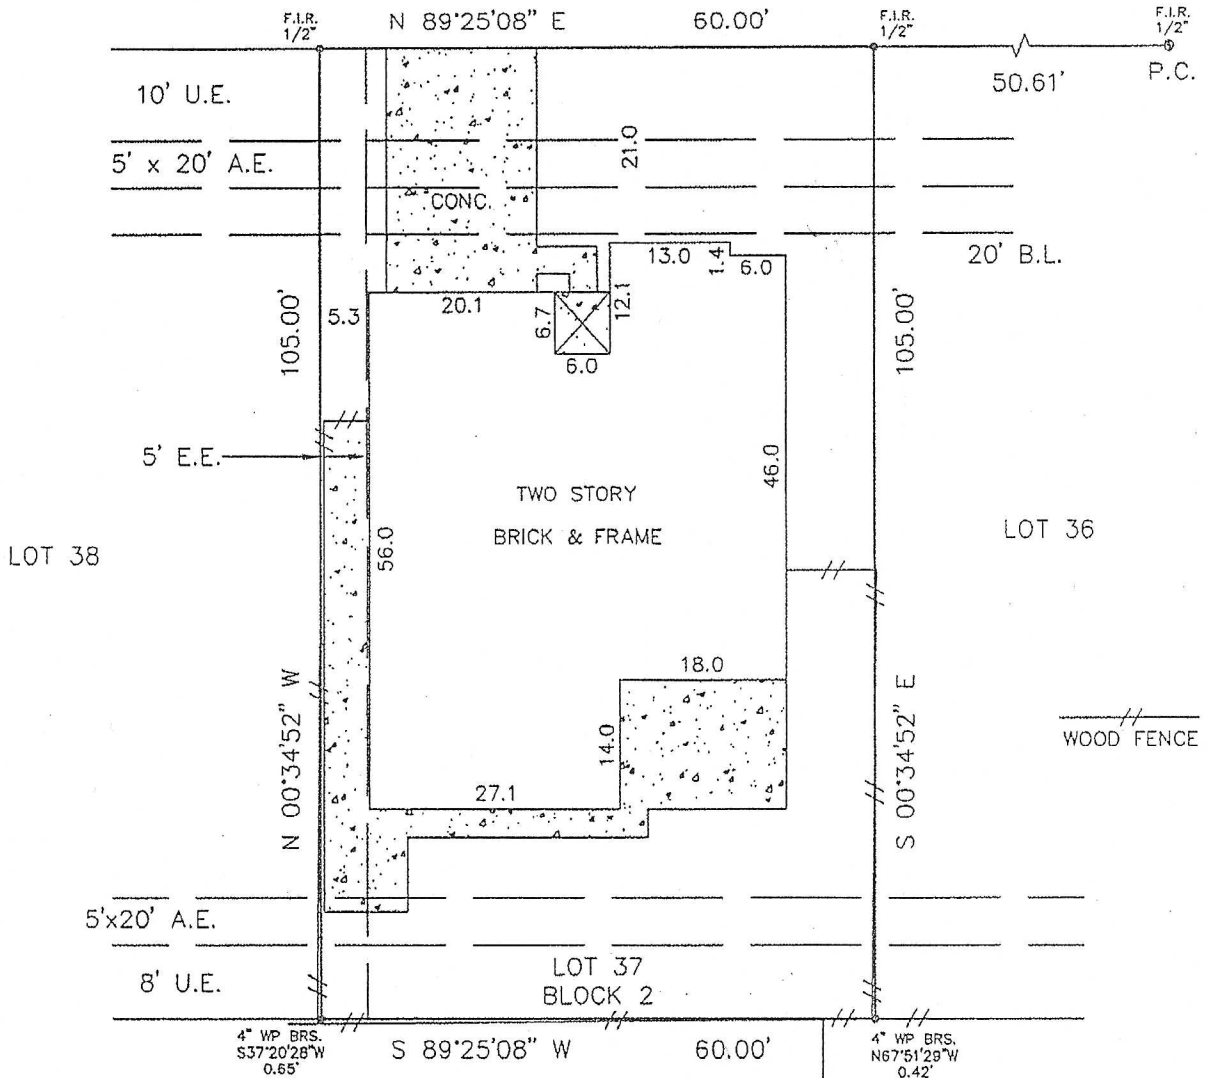

3526 WELLINGTON DRIVE  
(50' R.O.W.)

*[Handwritten signature]*  
LOT 34

LOT 35

Reviewed & Accepted by *Richard Neal Carter* Date *7/14/10* *Cynthia Kate Carter* Date *7/14/10*

BUYER	RICHARD NEAL CARTER CYNTHIA KATE CARTER	PROPERTY ADDRESS	3526 WELLINGTON DRIVE PEARLAND, TEXAS 77584
-------	--	------------------	--

LEGAL DESCRIPTION  
LOT 37, IN BLOCK 2, OF THE FINAL PLAT OF SOUTHDOWN, SECTION 3, A SUBDIVISION IN BRAZORIA COUNTY, TEXAS, ACCORDING TO THE MAP OR PLAT THEREOF, RECORDED IN VOLUME 17, PAGE 153 AND 154 OF THE PLAT RECORDS OF BRAZORIA COUNTY, TEXAS.