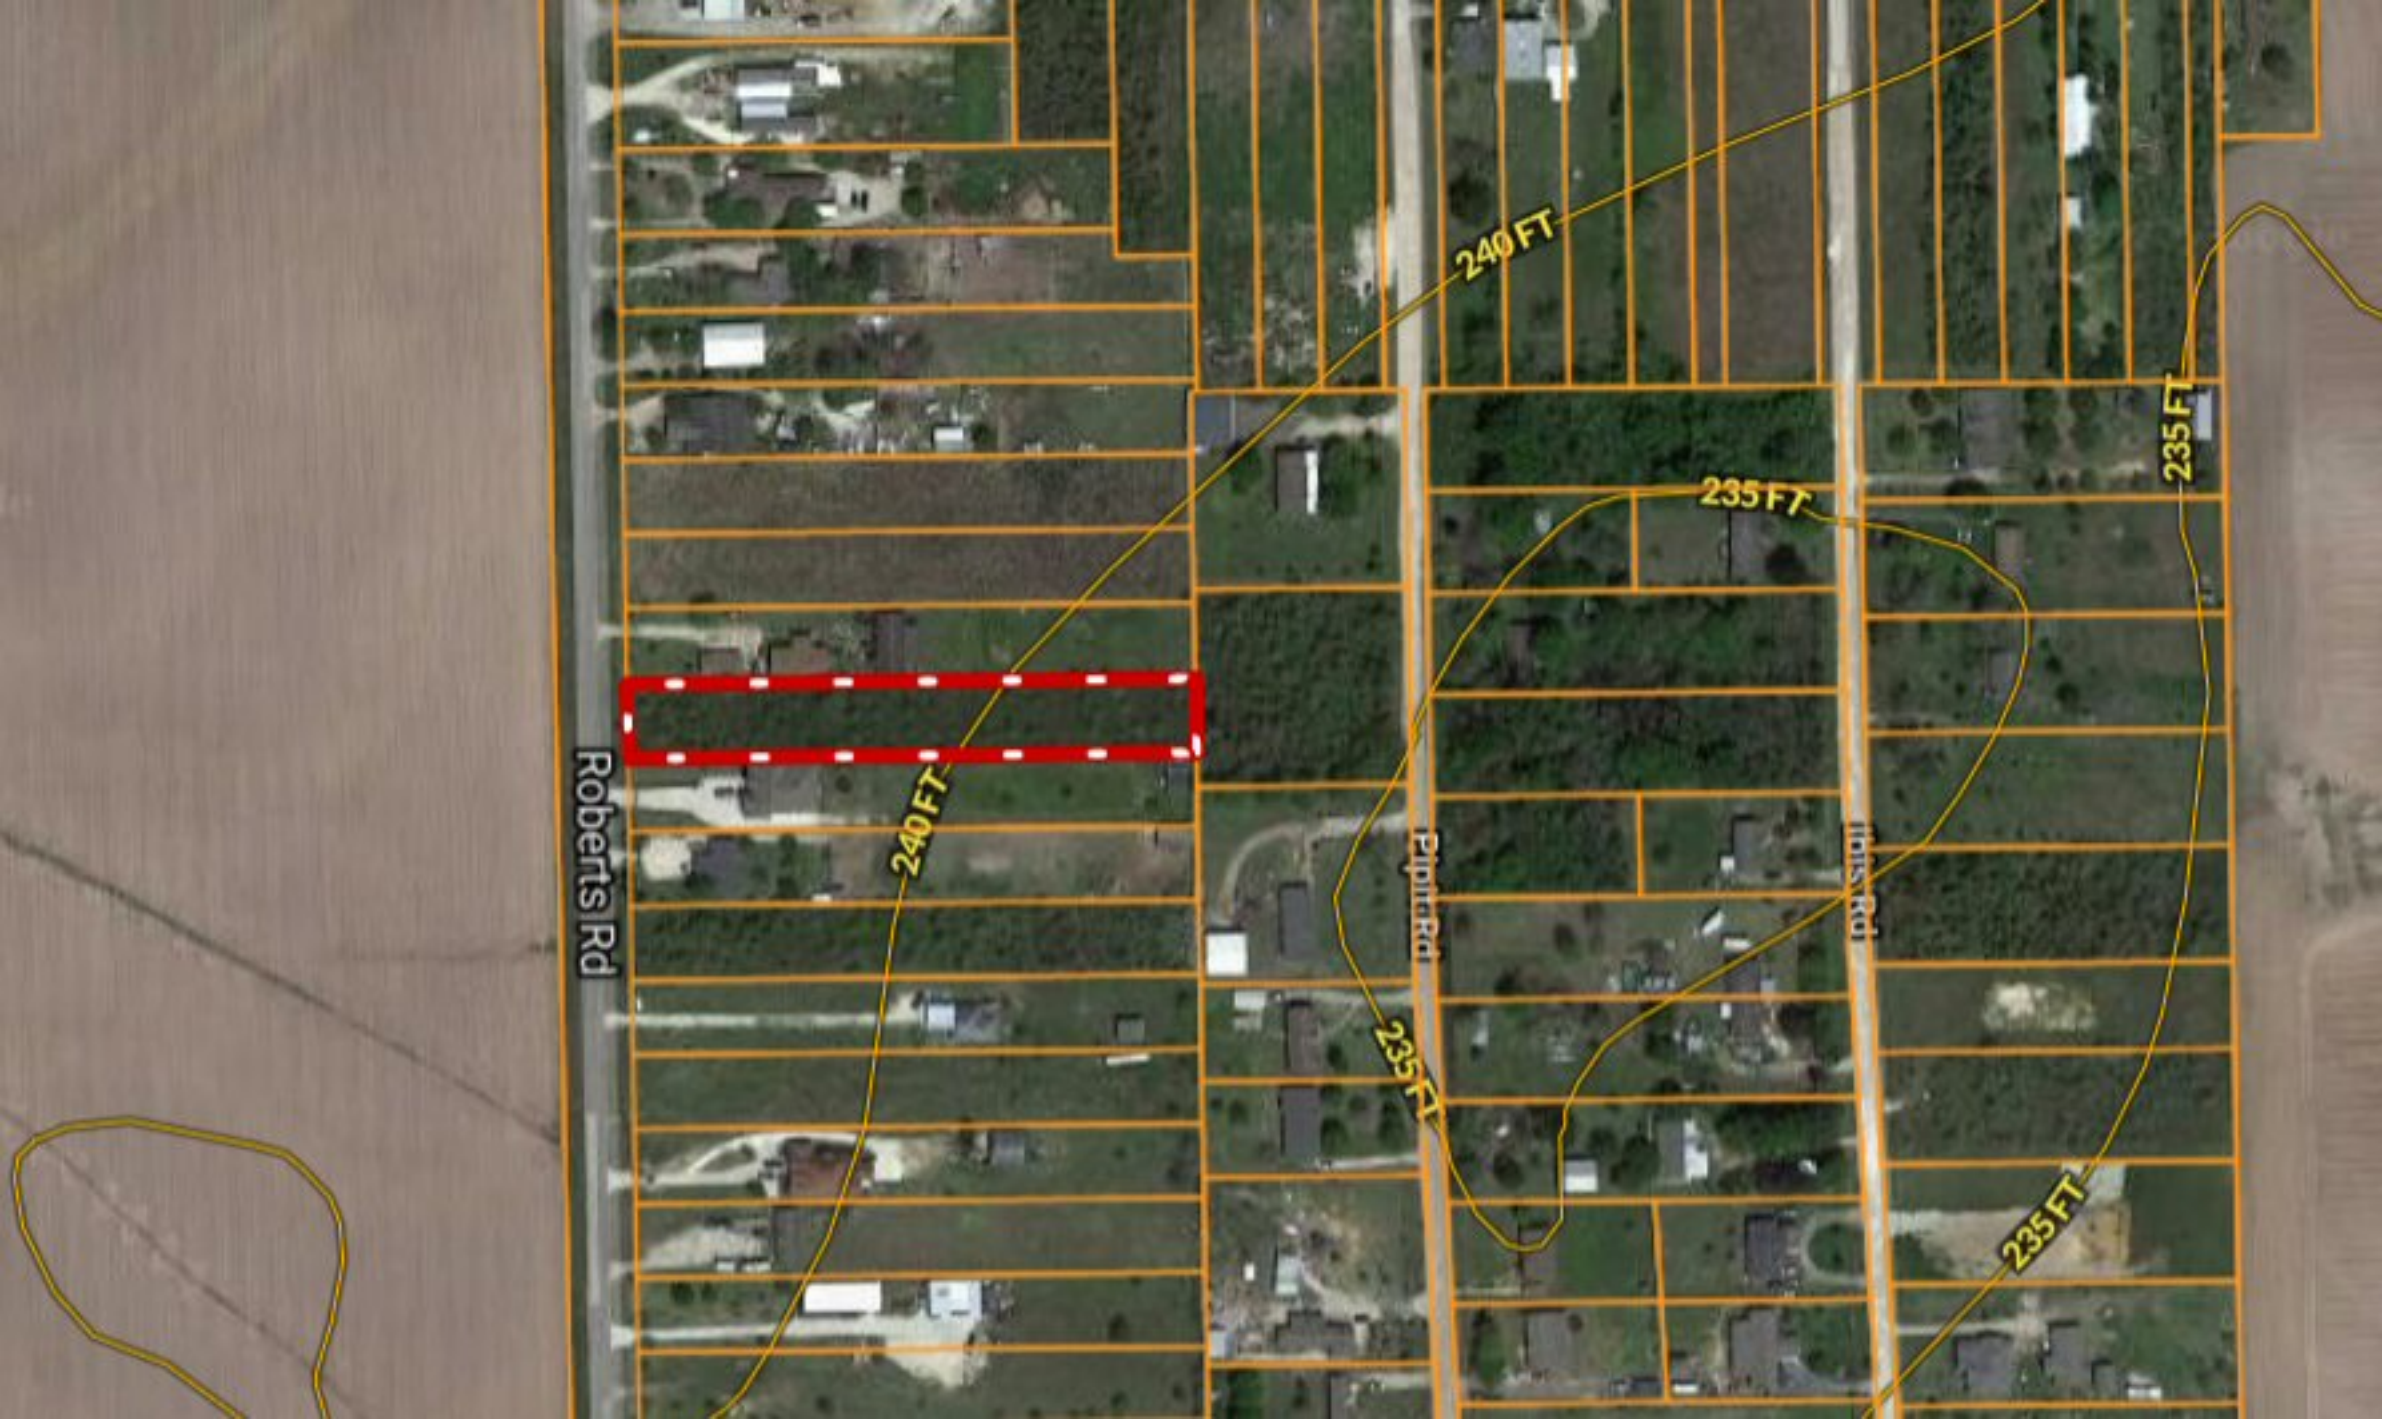

*** ONE-ACRE *** Lot 19A Roberts Rd ~ Hockley TX

**SPRING
CREEK RANCH**

**HUNTER
CREEK ESTATES**

Showbo

**NORTHWEST
LANDS**

Waller Tomball Rd

Waller Tomball Rd

HAMILTON PLACE

Becker Rd

**WASHINGTON
SQUARE**

**PROVENCE
SQUARE**

Roberts Rd

240 FT

240 FT

235 FT

235 FT

Pipit Rd

235 FT

Ibis Rd

235 FT

Roberts Rd

Roberts Rd

240 FT

240 FT

240 FT

235 FT