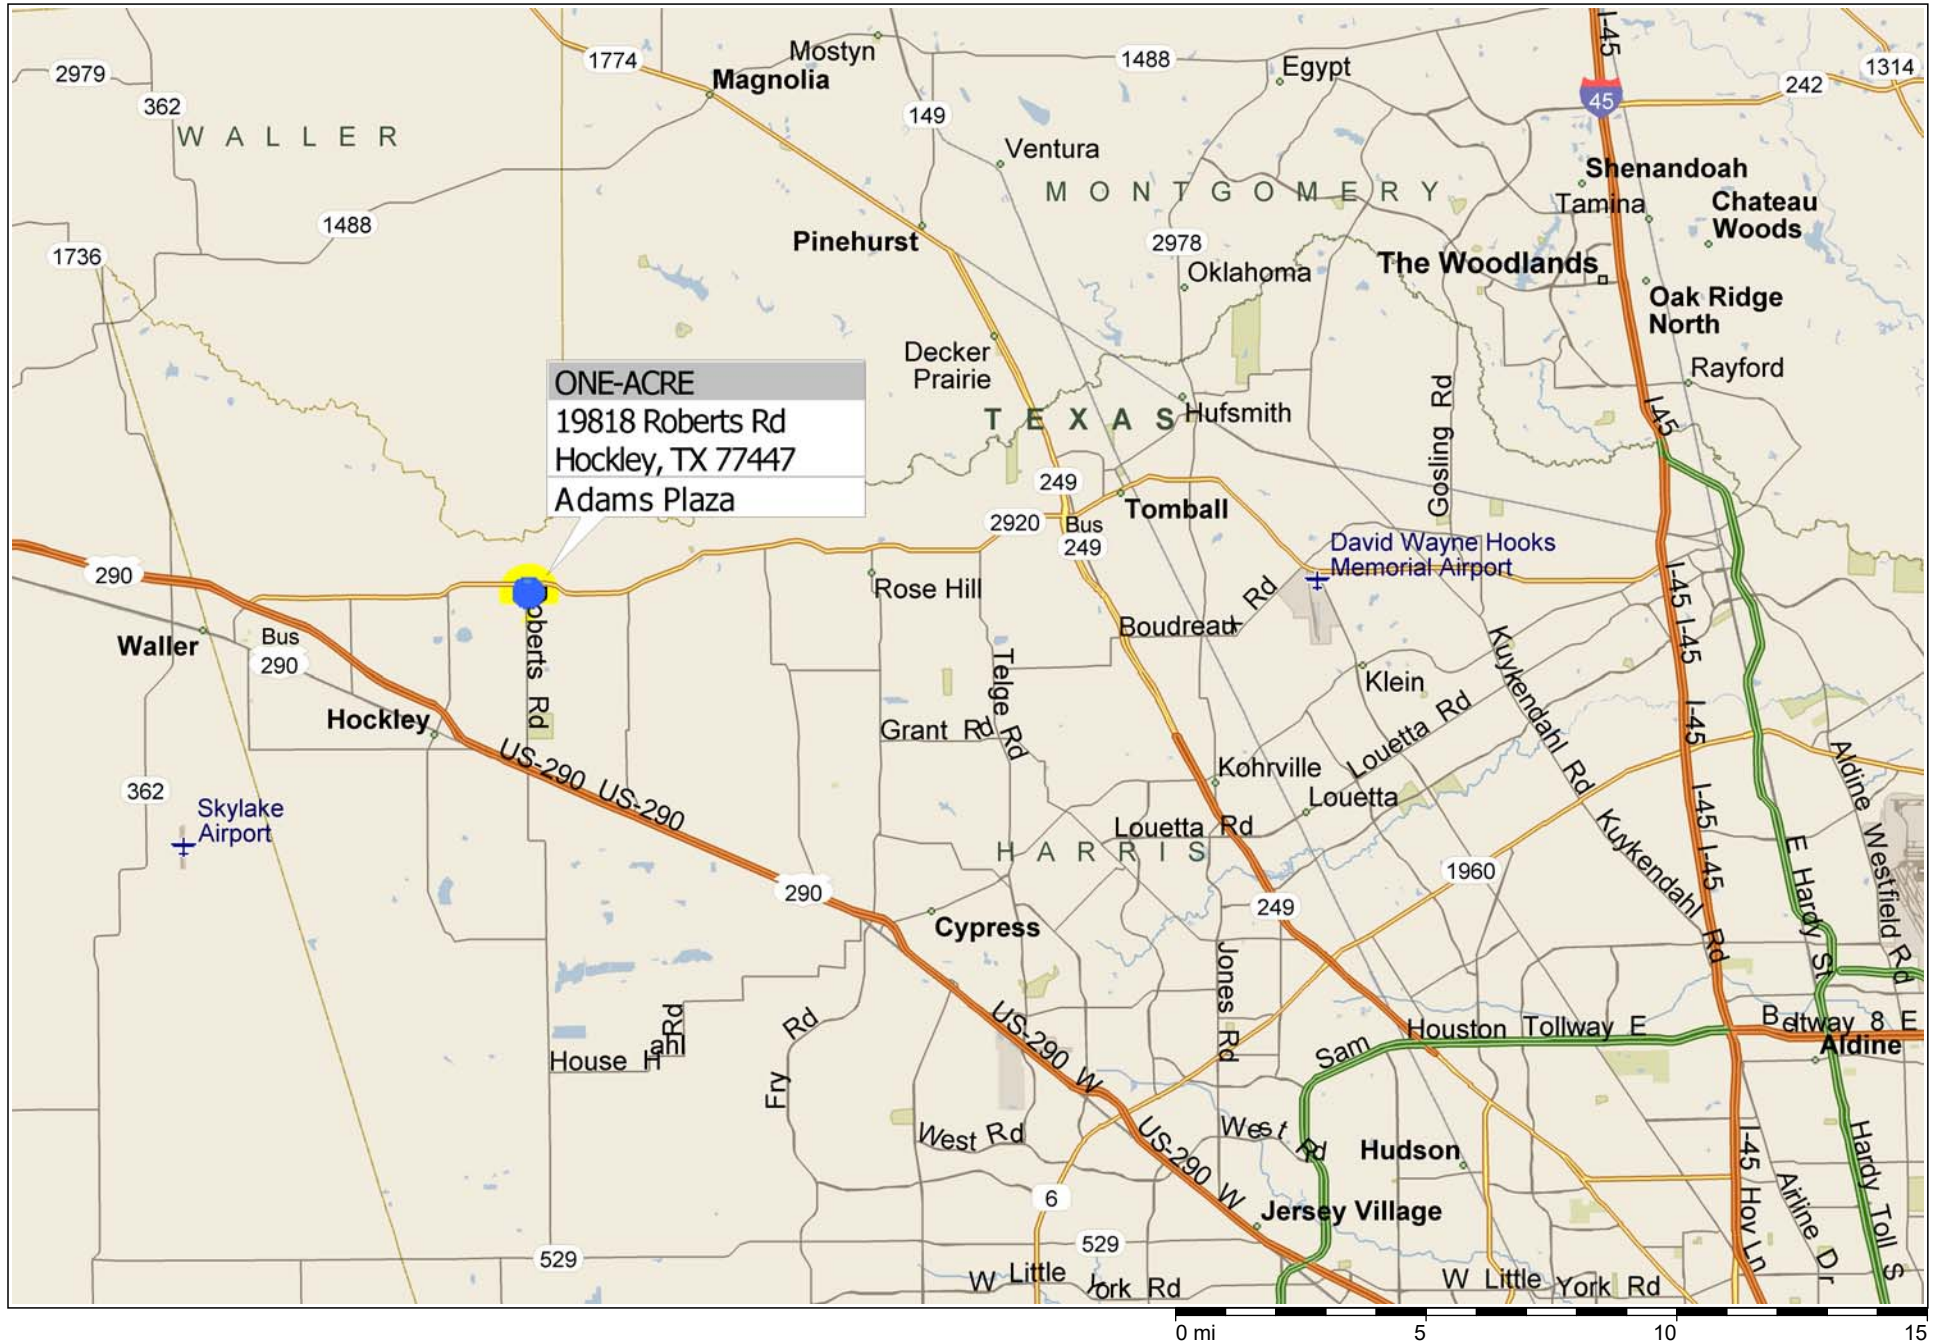

*** ONE-ACRE *** Lot 19A Roberts Rd ~ Hockley TX

**SPRING
CREEK RANCH**

**HUNTER
CREEK ESTATES**

Showbo

**NORTHWEST
LANDS**

Waller Tomball Rd

Waller Tomball Rd

HAMILTON PLACE

Becker Rd

**WASHINGTON
SQUARE**

**PROVENCE
SQUARE**

Roberts Rd

240 FT

240 FT

235 FT

235 FT

Pipit Rd

235 FT

Ibis Rd

235 FT

Roberts Rd

Roberts Rd

240 FT

240 FT