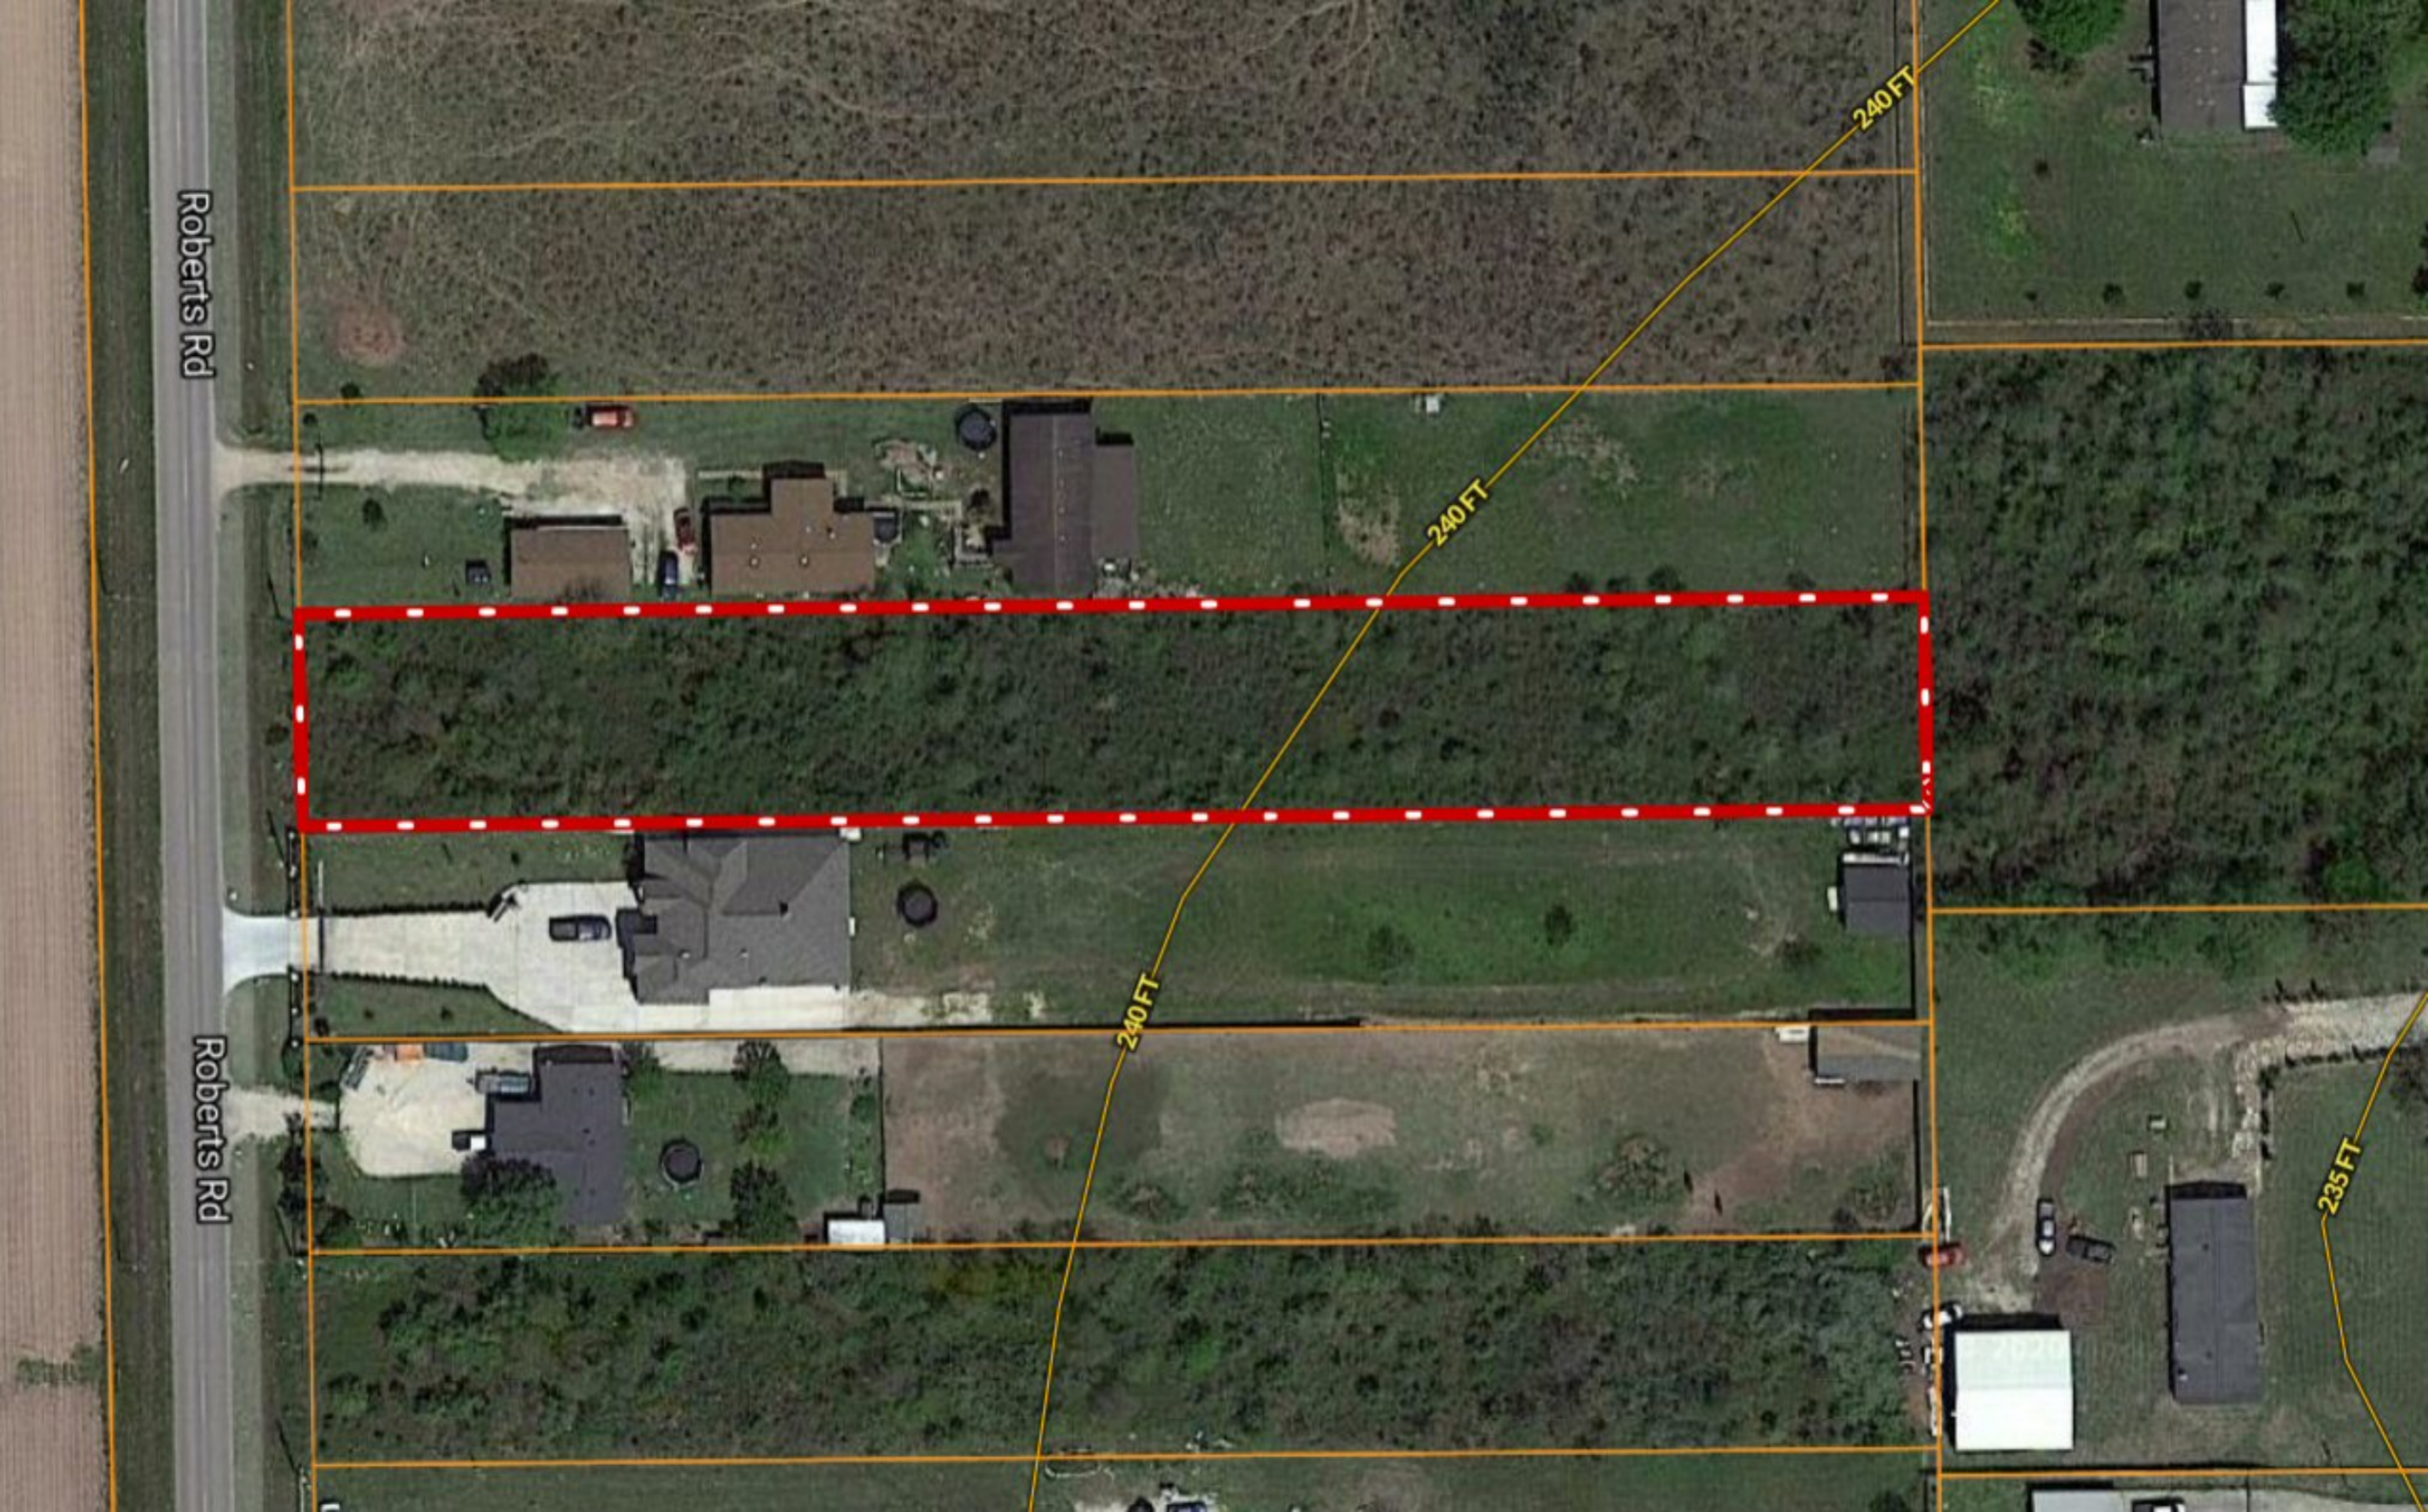

*** ONE-ACRE *** Lot 19A Roberts Rd ~ Hockley TX

**SPRING
CREEK RANCH**

**HUNTER
CREEK ESTATES**

Showbo

**NORTHWEST
LANDS**

Waller Tomball Rd

Waller Tomball Rd

HAMILTON PLACE

Becker Rd

**WASHINGTON
SQUARE**

**PROVENCE
SQUARE**

Roberts Rd

240 FT

240 FT

235 FT

235 FT

Pipit Rd

235 FT

Ibis Rd

235 FT

Roberts Rd

Roberts Rd

240 FT

240 FT

240 FT

235 FT