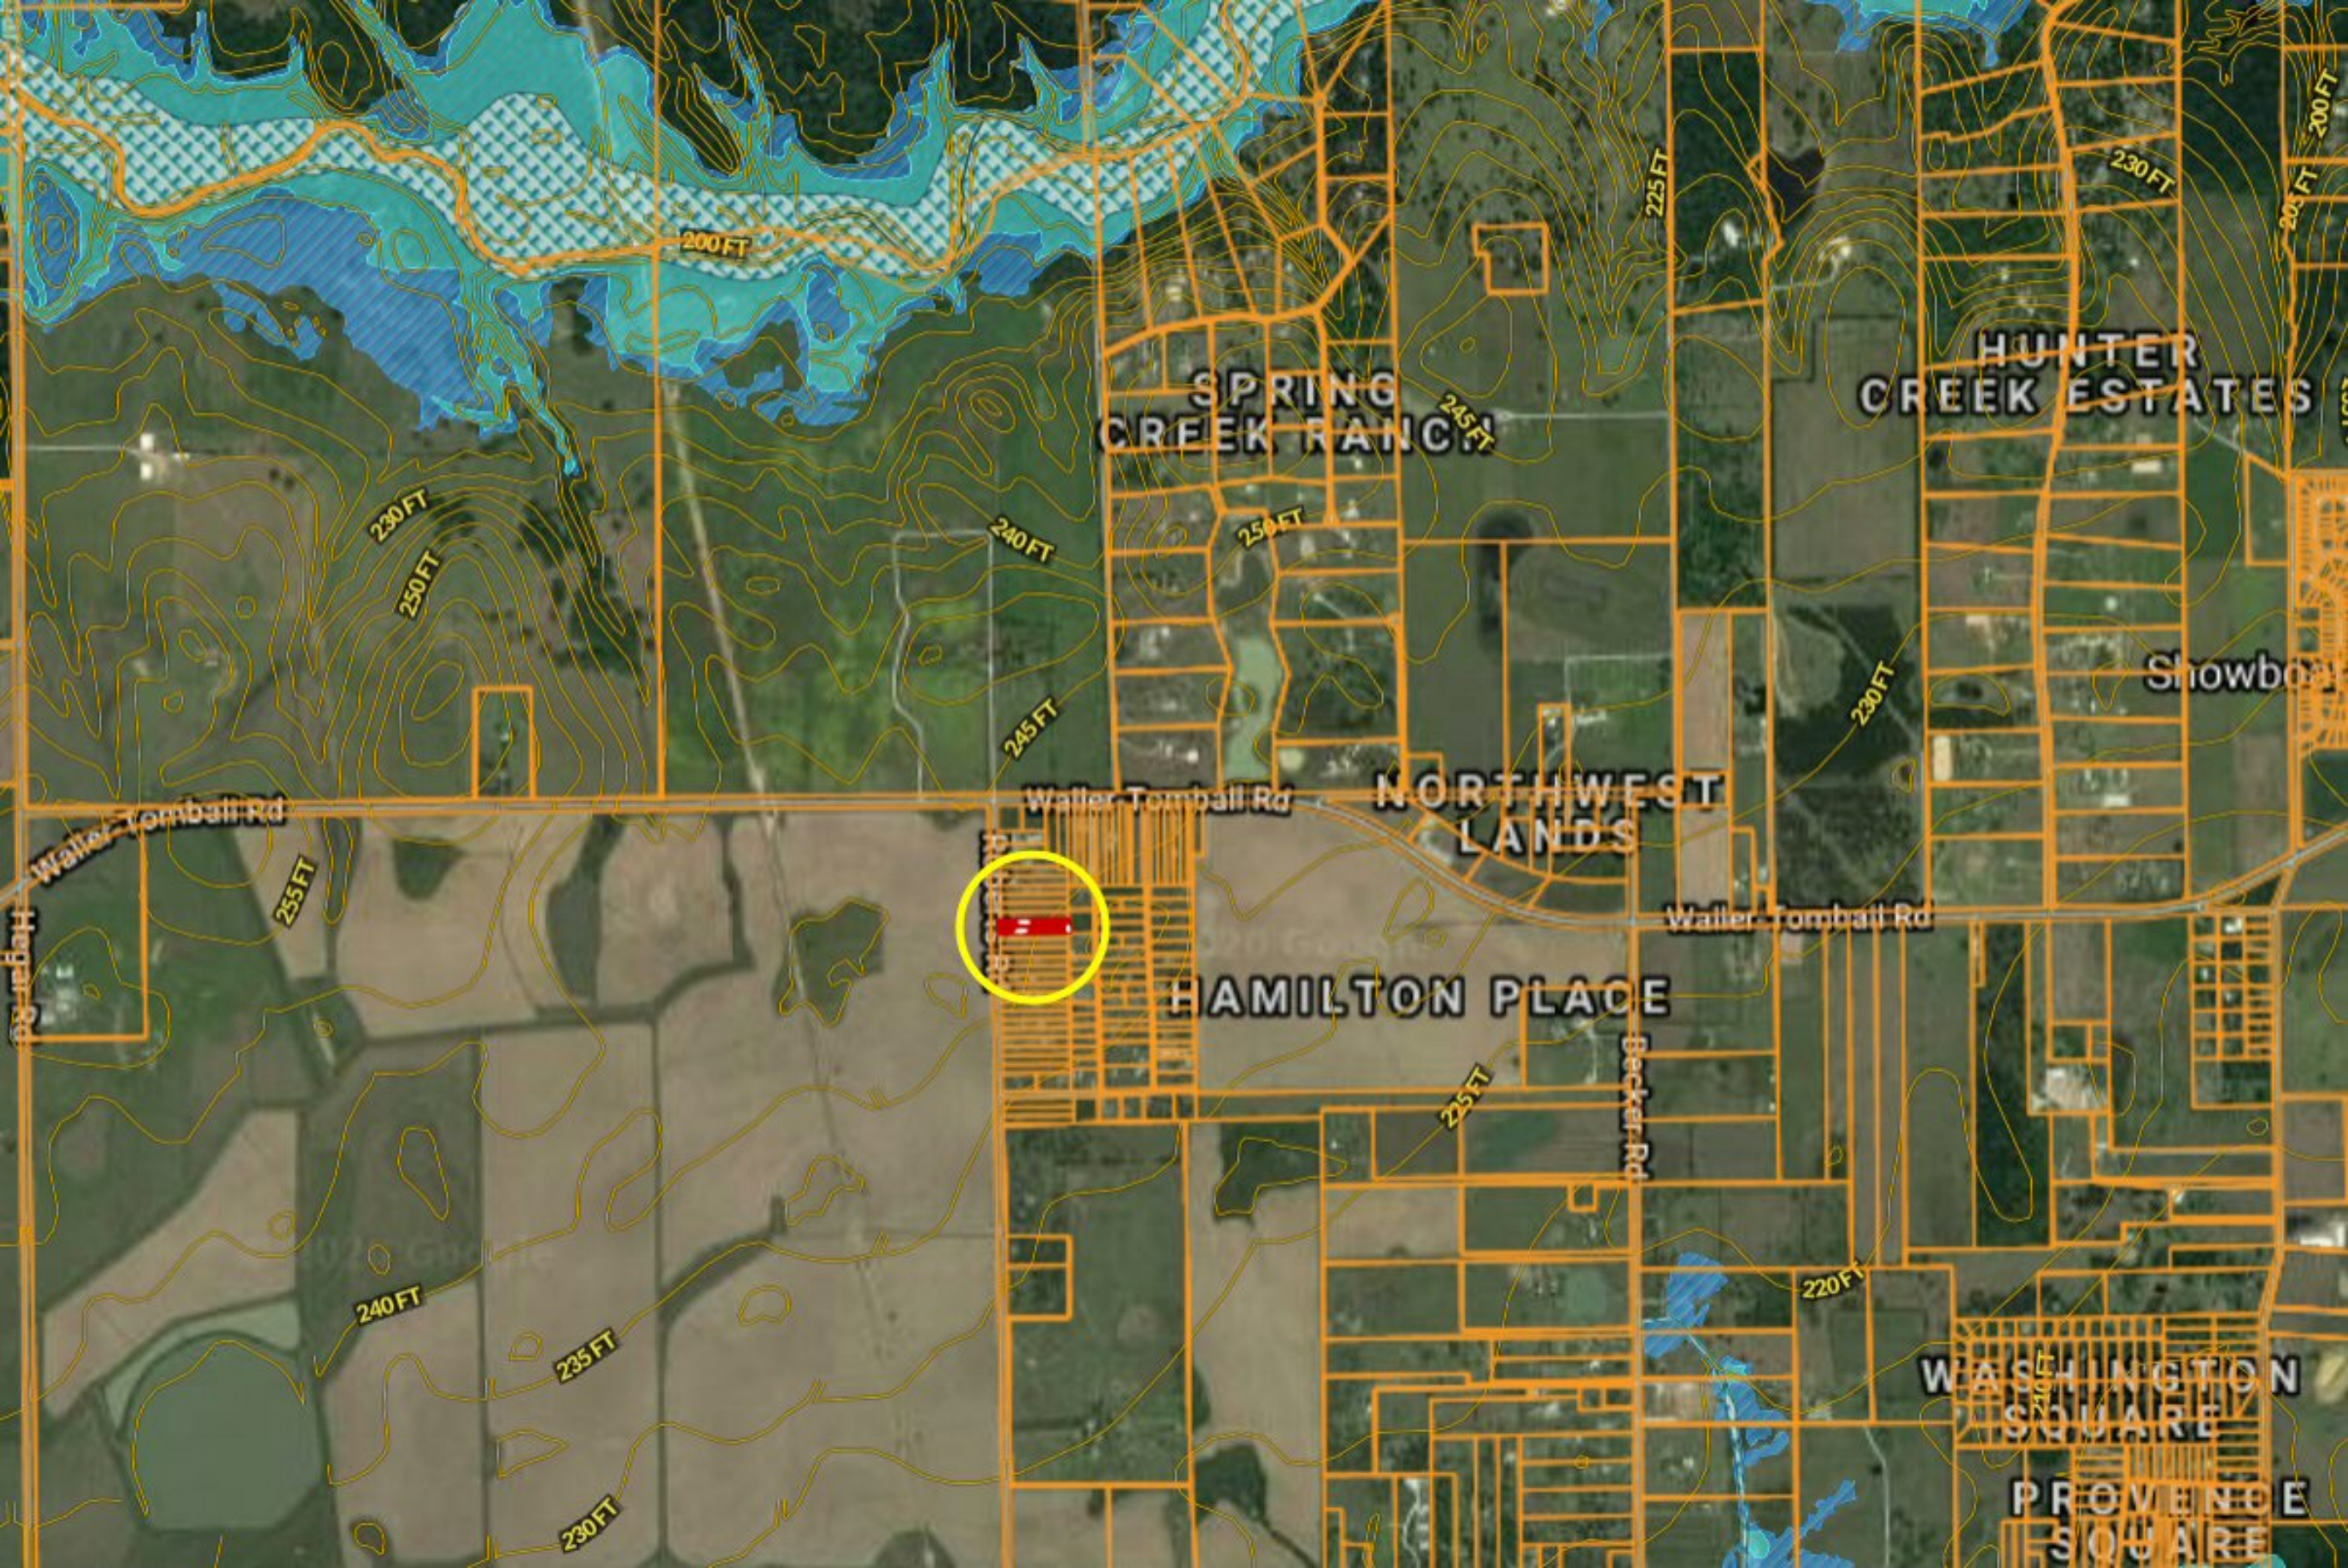

*** ONE-ACRE *** Lot 19A Roberts Rd ~ Hockley TX

**SPRING
CREEK RANCH**

**HUNTER
CREEK ESTATES**

Showbo

**NORTHWEST
LANDS**

Waller Tomball Rd

Waller Tomball Rd

HAMILTON PLACE

Becker Rd

**WASHINGTON
SQUARE**

**PROVENCE
SQUARE**

Roberts Rd

240 FT

240 FT

235 FT

235 FT

Pipit Rd

235 FT

Ibis Rd

235 FT

Roberts Rd

Roberts Rd

240 FT

240 FT