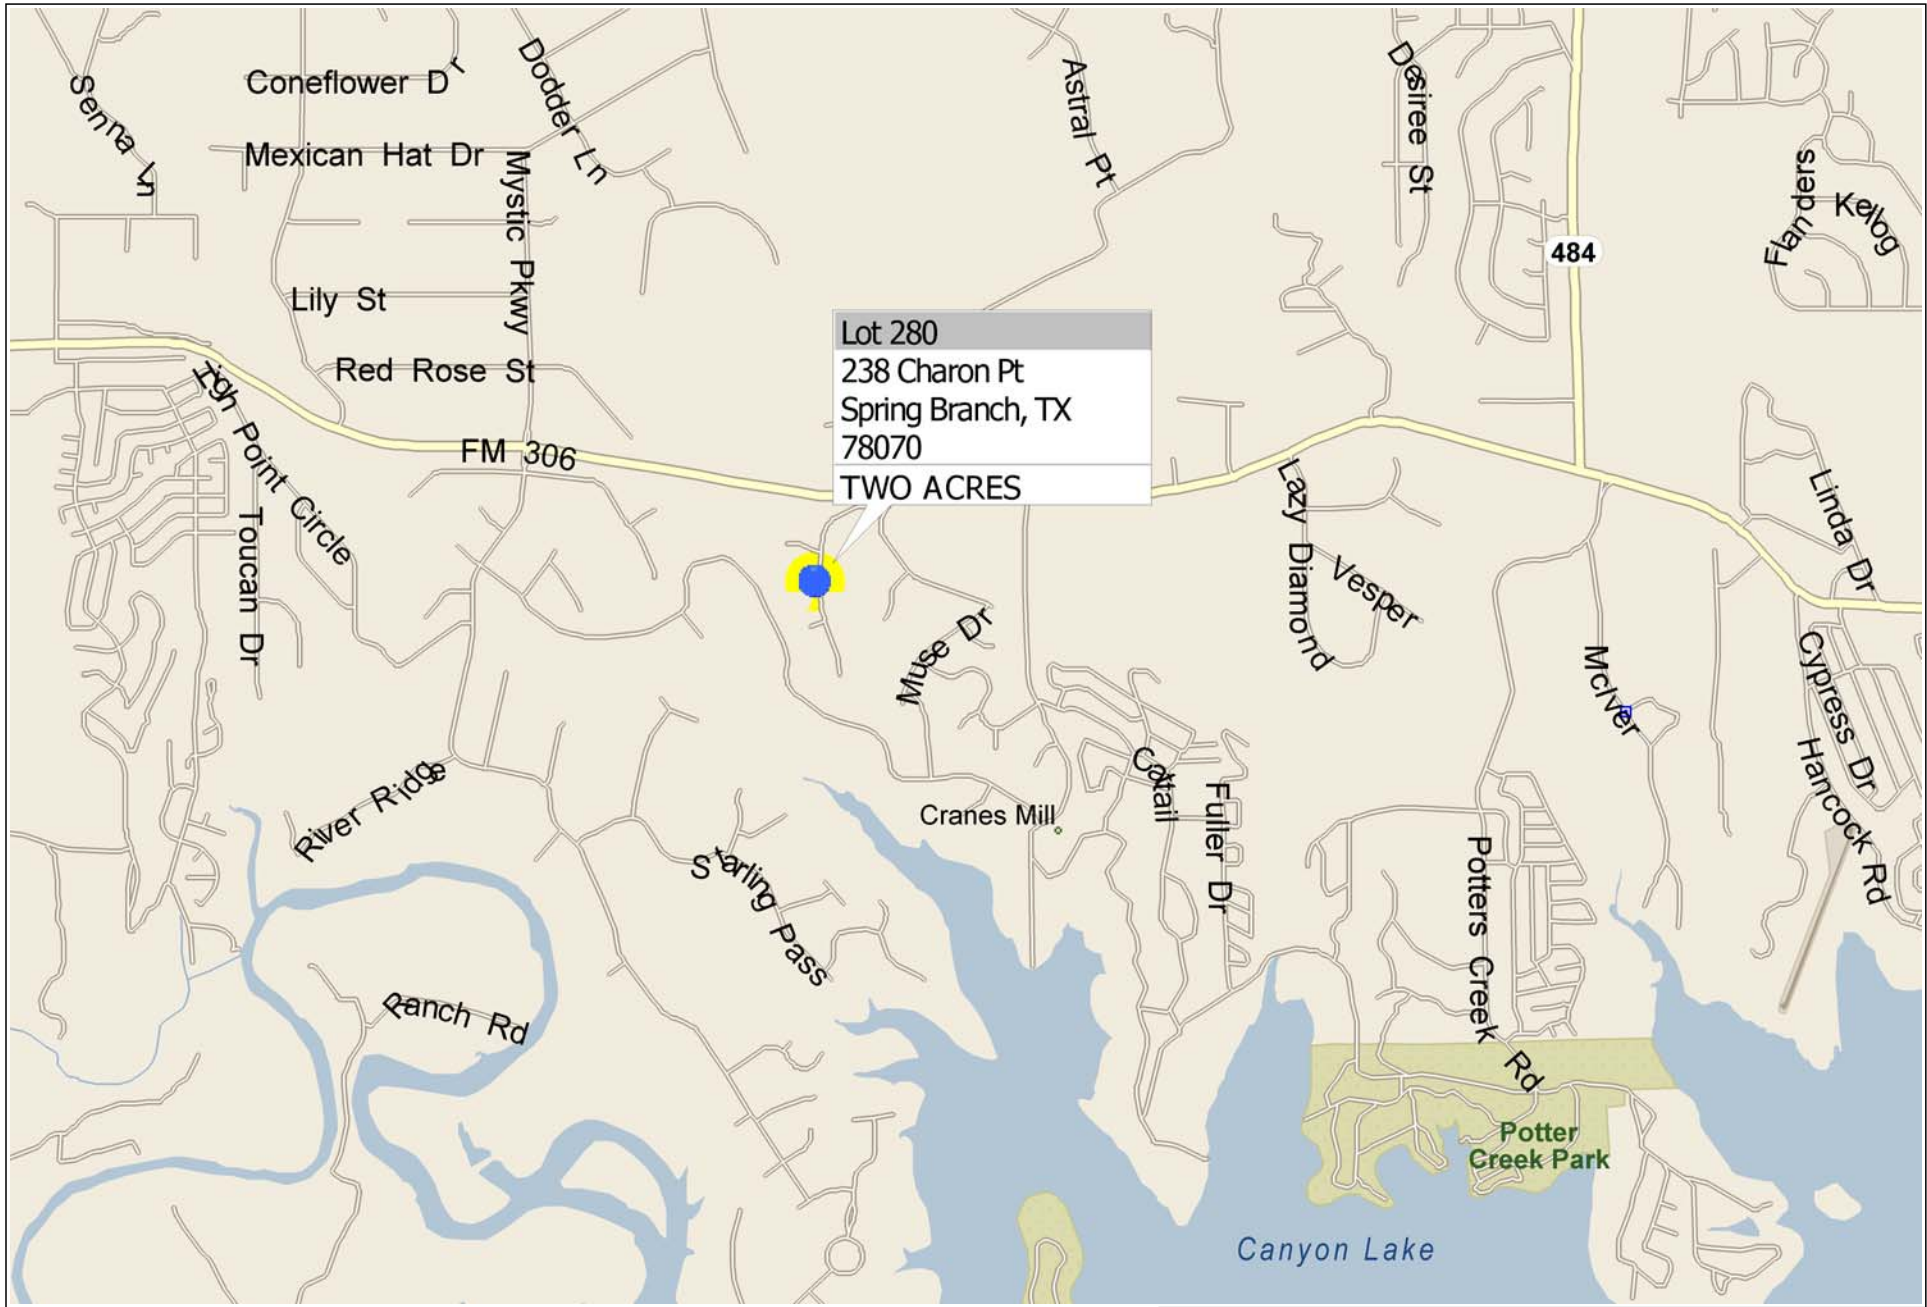

**** TWO ACRES ** 238 Charon Pt (Lot 280) ~ Mystic Shores**

Lot 280
238 Charon Pt
Spring Branch, TX
78070
TWO ACRES

281

FM 306

FM 306

RM 484

Mystic Shores
at Canyon Lake

FM 306

FM 306

281

Cranes Mill

Canyon Lake

FM 306

FM 306

FM 306

FM 306

Rebecca Creek
Elementary School

CHARON PT

QUEST AVE

MUSE DR

SECRET WAY

STANNE CT

CHARON PT

MYSTIC RIDGE BLVD