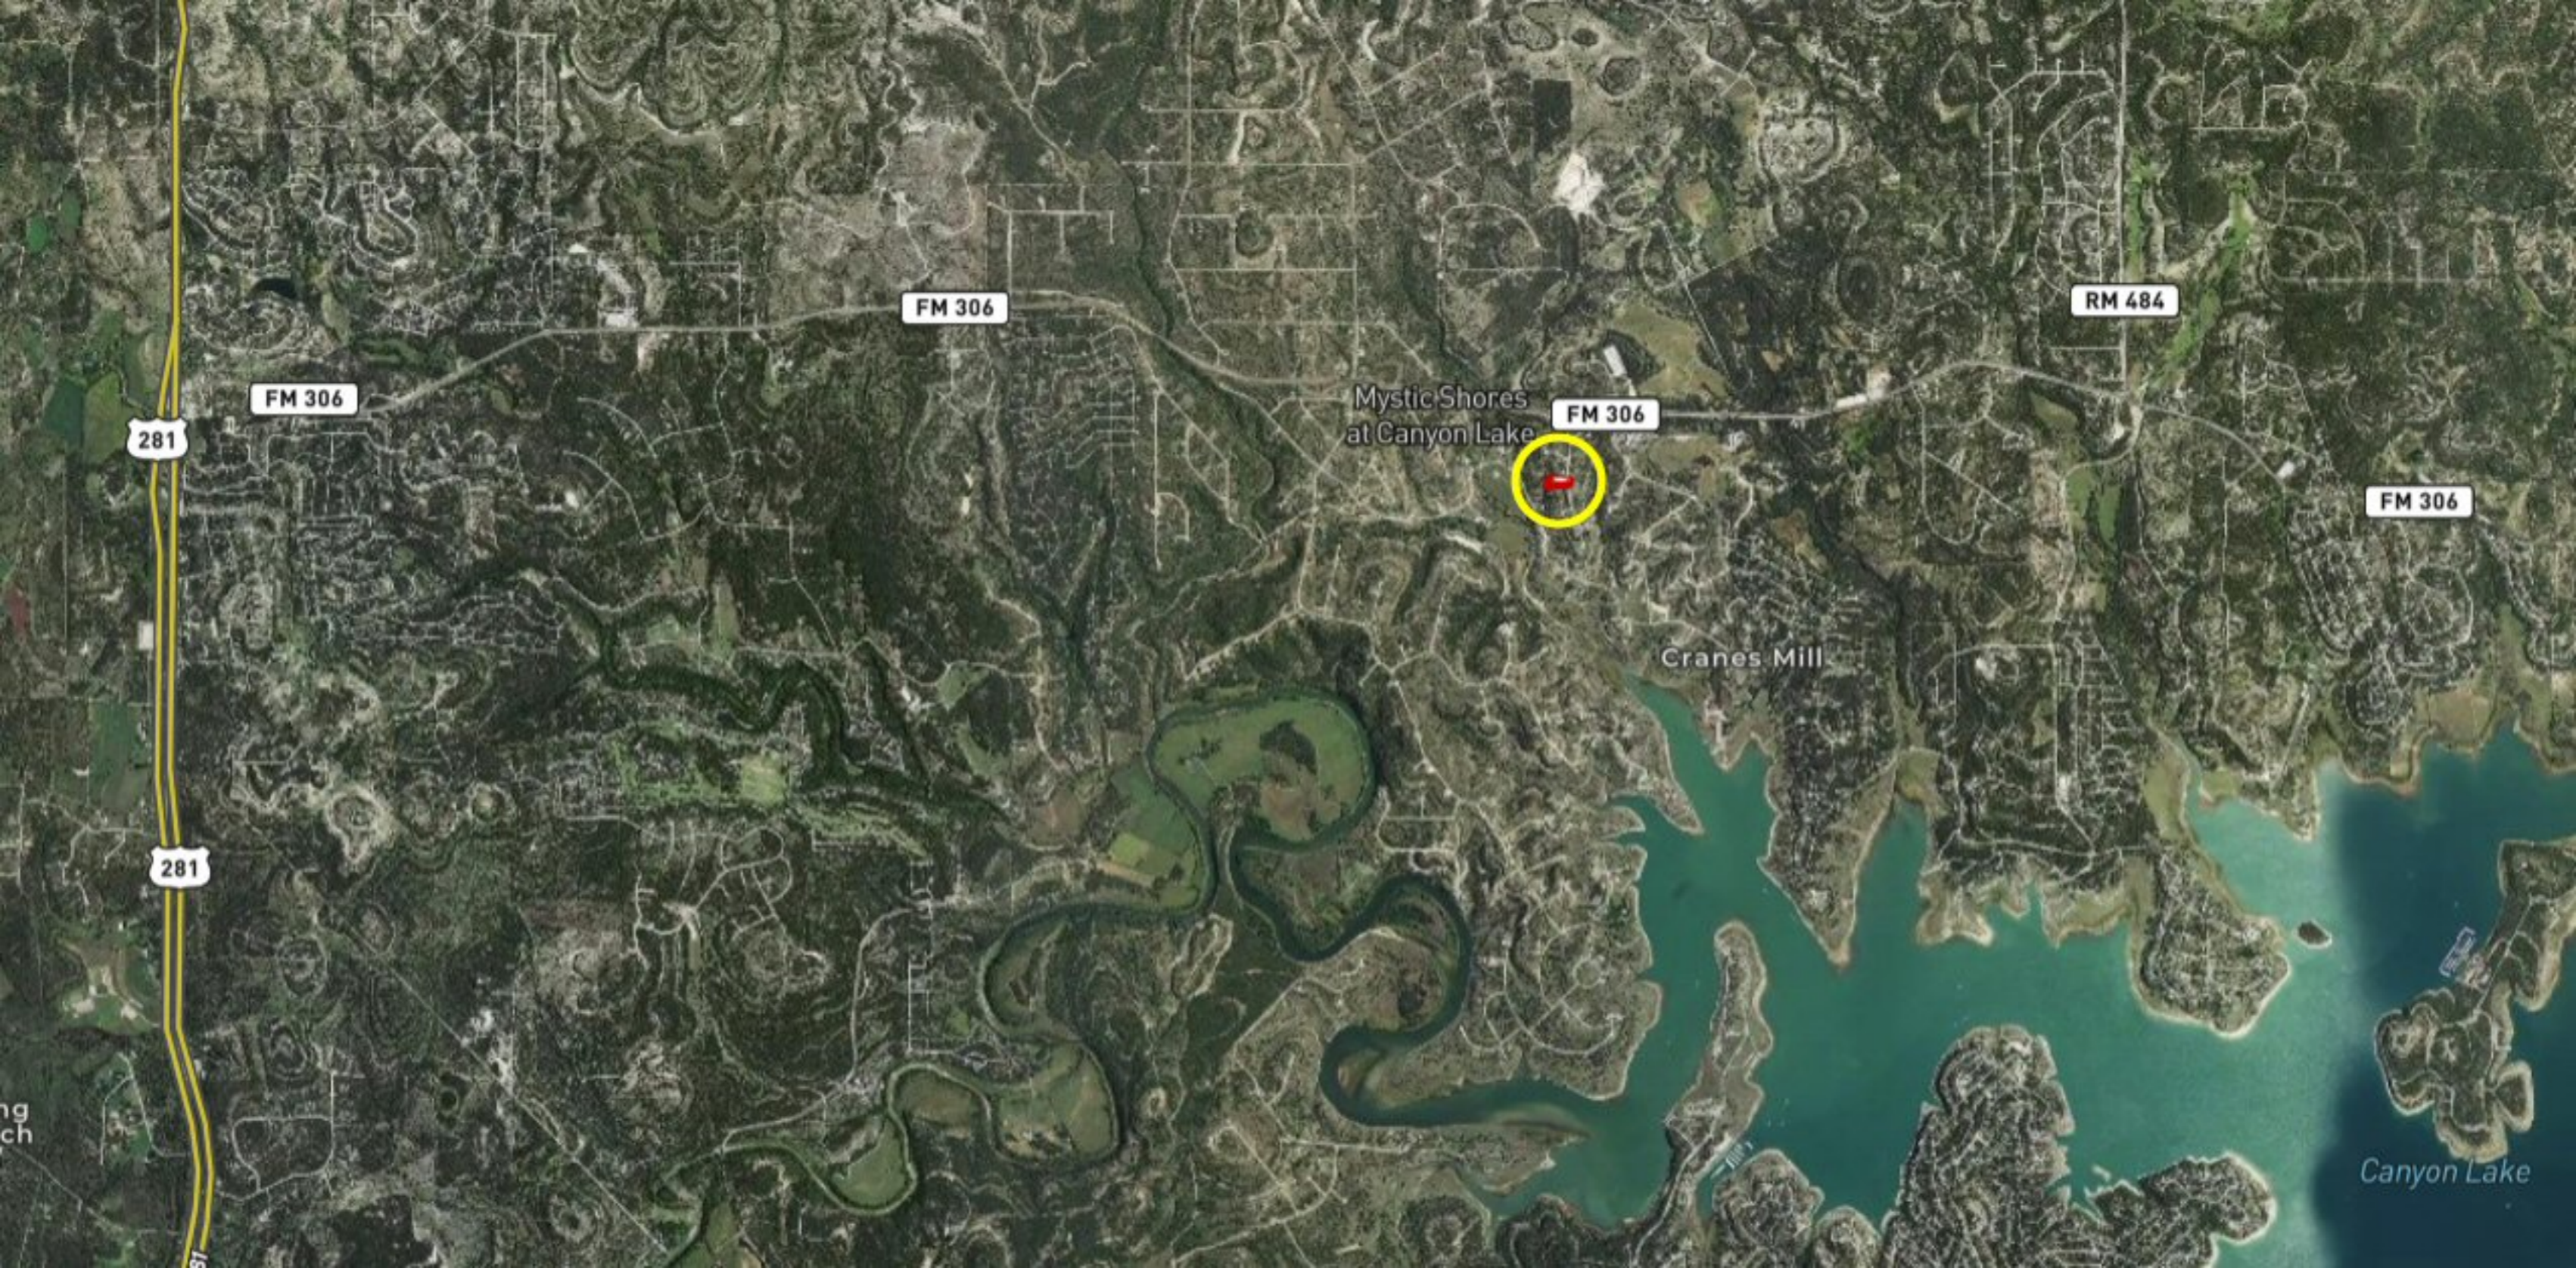

**** TWO ACRES ** 238 Charon Pt (Lot 280) ~ Mystic Shores**

Lot 280
238 Charon Pt
Spring Branch, TX
78070
TWO ACRES

281

FM 306

FM 306

RM 484

Mystic Shores
at Canyon Lake

FM 306

FM 306

281

Cranes Mill

Canyon Lake

FM 306

FM 306

FM 306

FM 306

Rebecca Creek
Elementary School

CHARON PT

QUEST AVE

MUSE DR

SECRET WAY

STANNE CT

CHARON PT

MYSTIC RIDGE BLVD