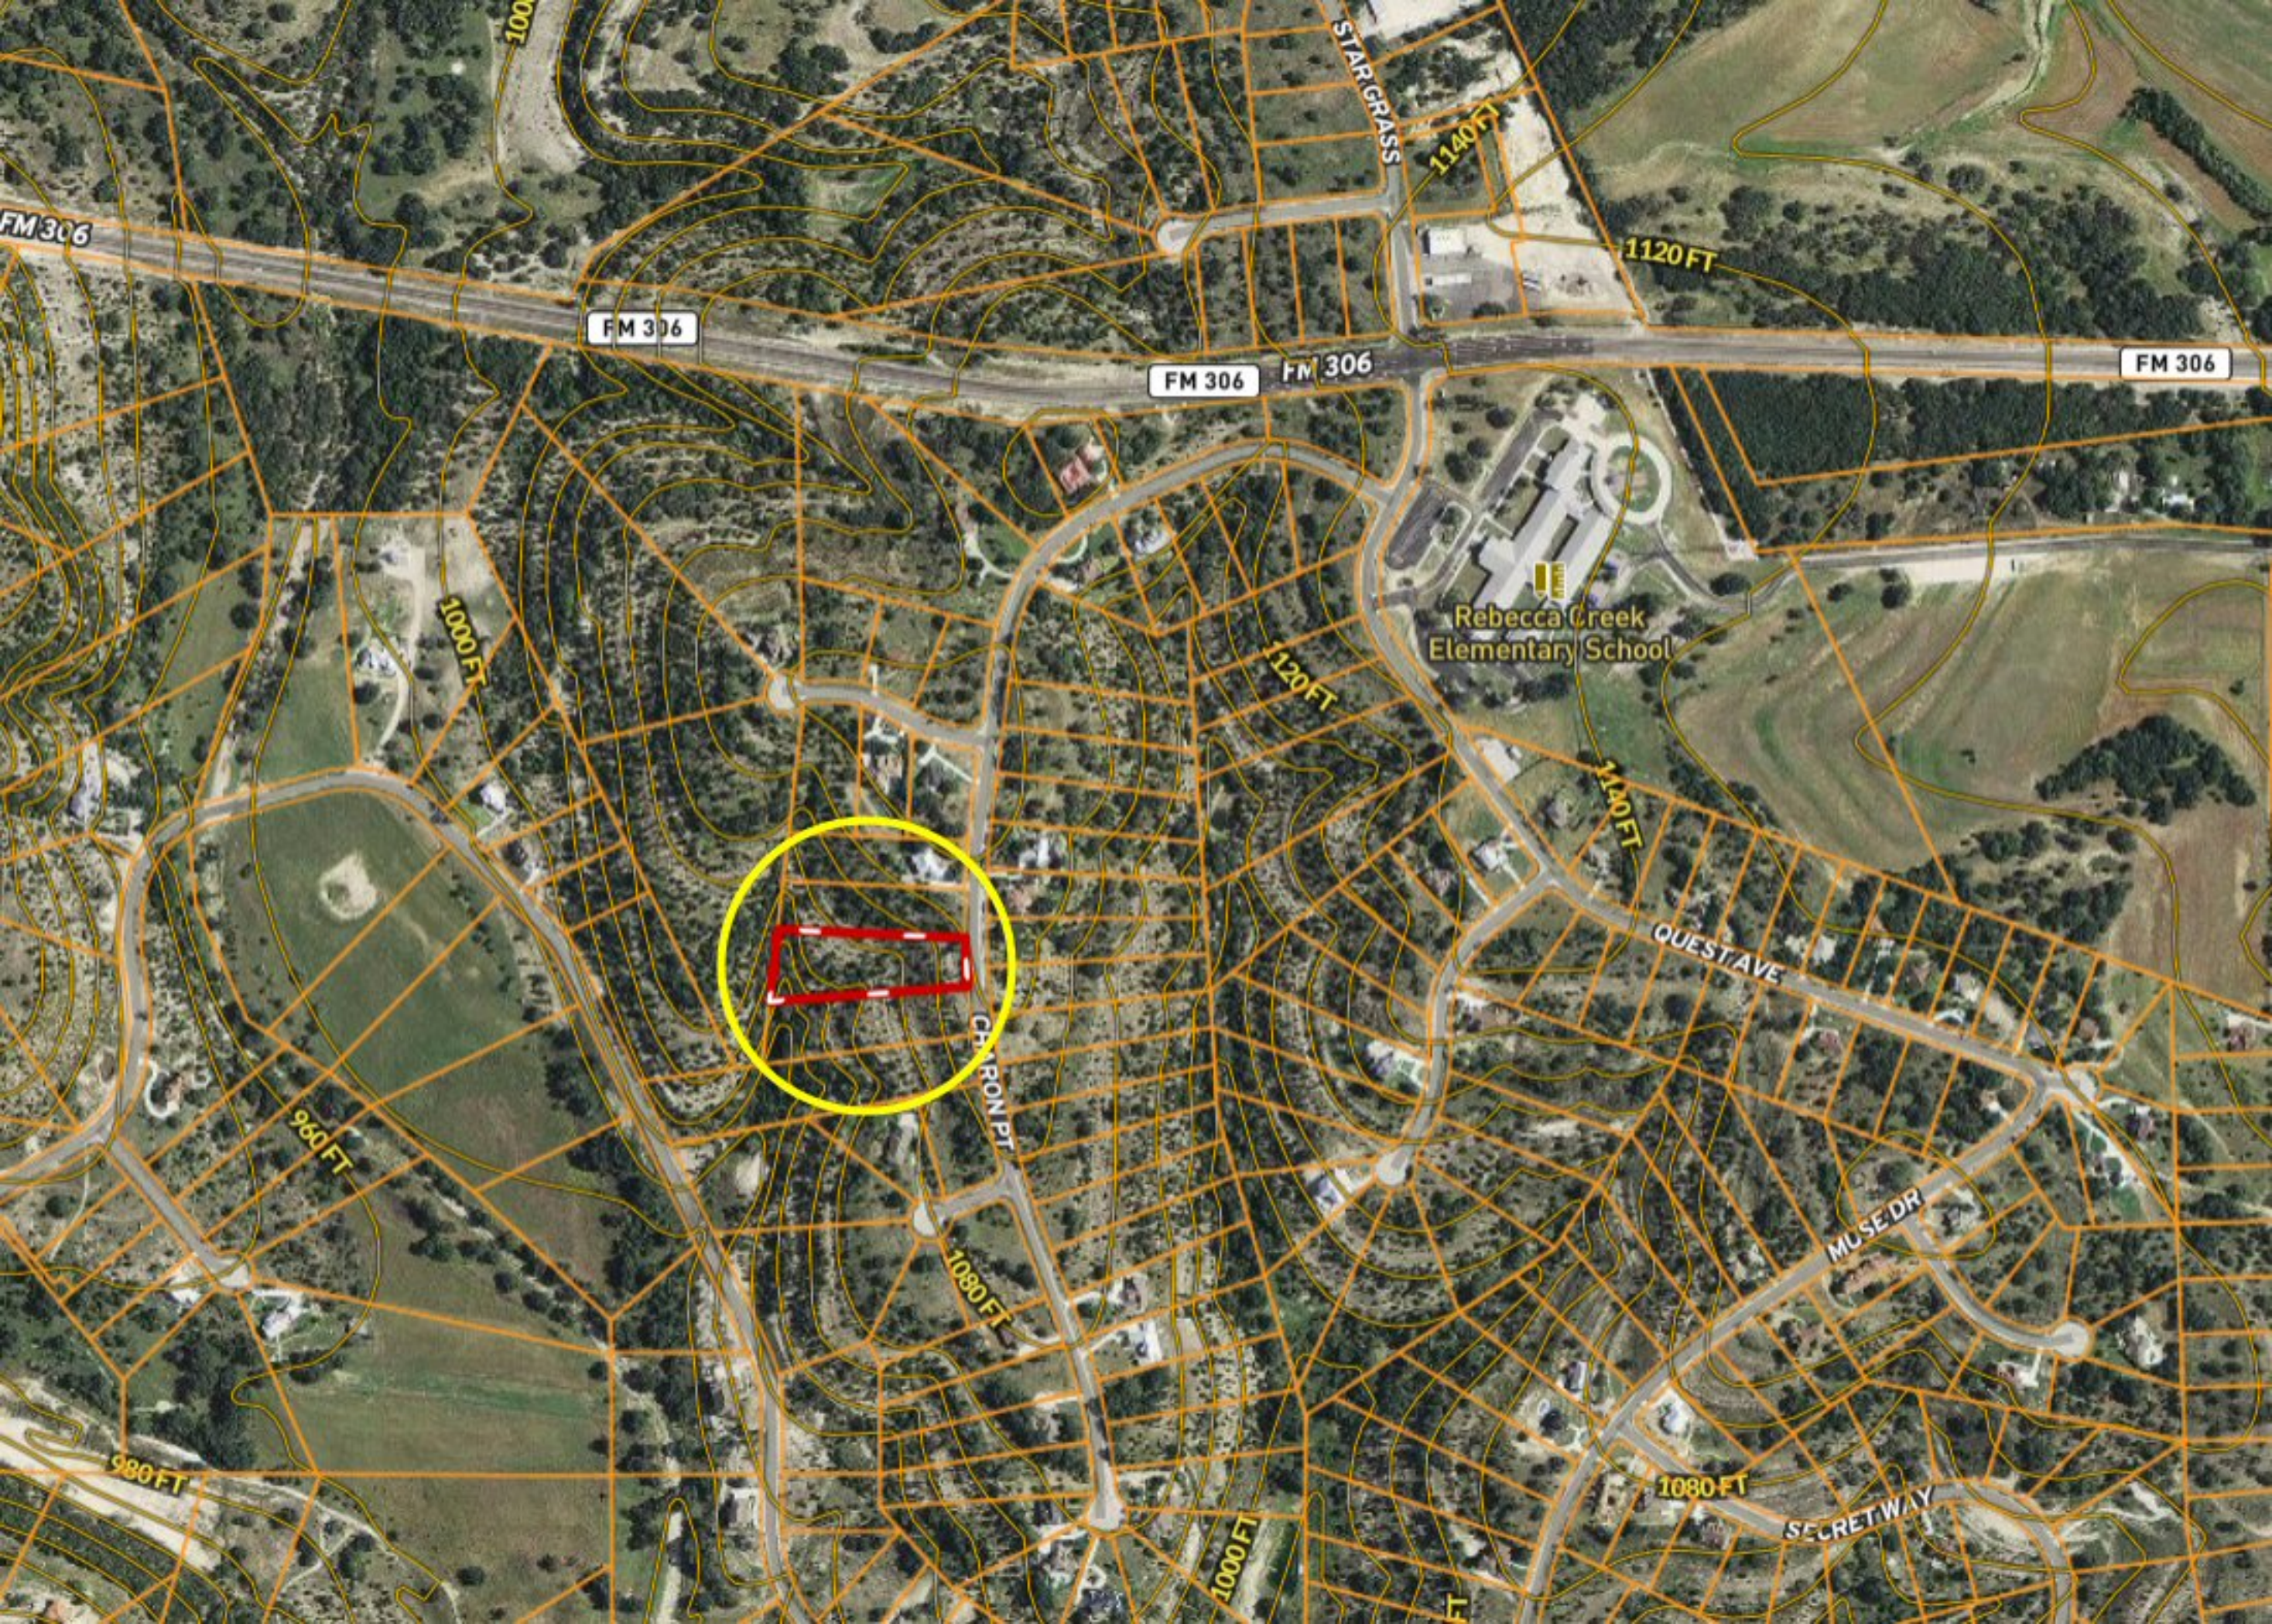

**** TWO ACRES ** 238 Charon Pt (Lot 280) ~ Mystic Shores**

Lot 280
238 Charon Pt
Spring Branch, TX
78070
TWO ACRES

281

FM 306

FM 306

RM 484

Mystic Shores
at Canyon Lake

FM 306

FM 306

281

Cranes Mill

Canyon Lake

FM 306

FM 306

FM 306

FM 306

Rebecca Creek
Elementary School

CHARON PT

QUEST AVE

MUSE DR

SECRET WAY

STANNE CT

CHARON PT

MYSTIC RIDGE BLVD

1120 FT

1080 FT

1060 FT

1108 FT

1020 FT

1040 FT

1120 FT

1060 FT