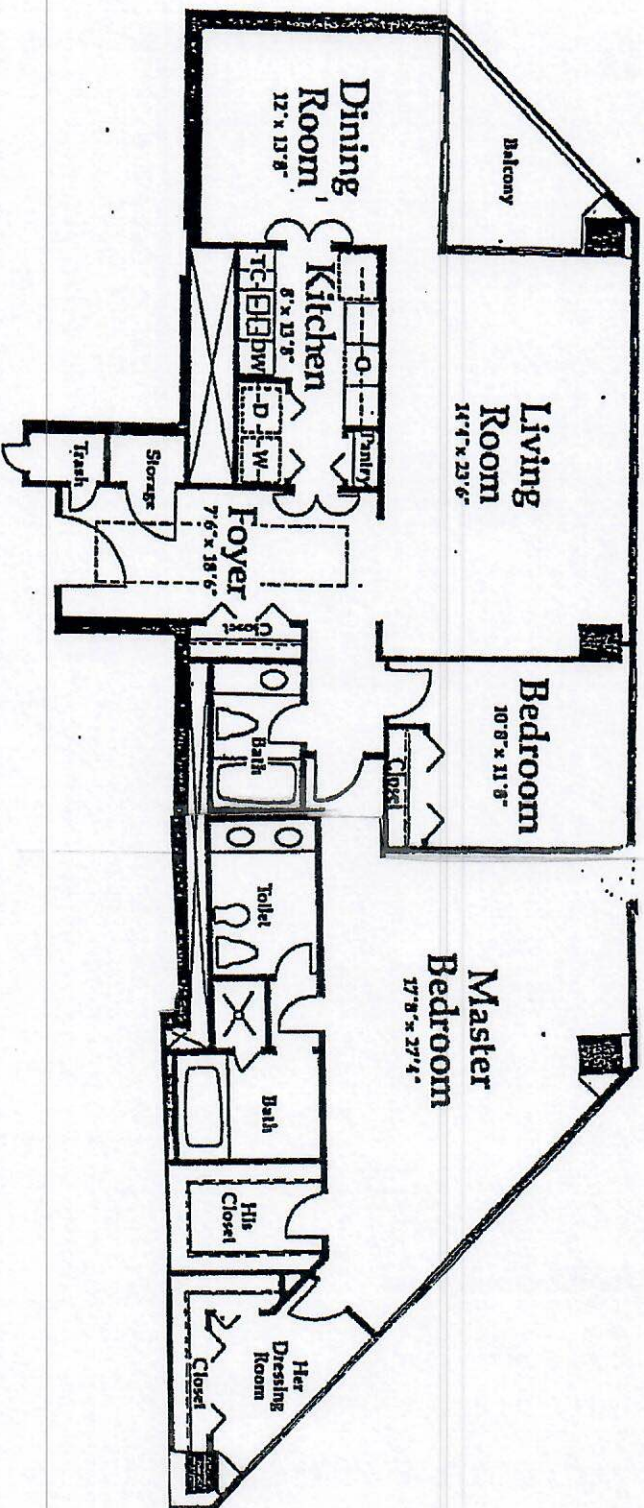

BAYOU BEND TOWERS

RESIDENCE E - 05 2032 SQ. FT.

Featuring an 18' long gallery/entry, 2 bedrooms and 2 baths, this residence makes creative use of a stunning master suite design which includes an executive-sized bath and walk-in closets, with a comfortable windowed dressing room just off the bedroom. An especially large kitchen is provided, while the living room and formal dining room flank a viewing balcony.