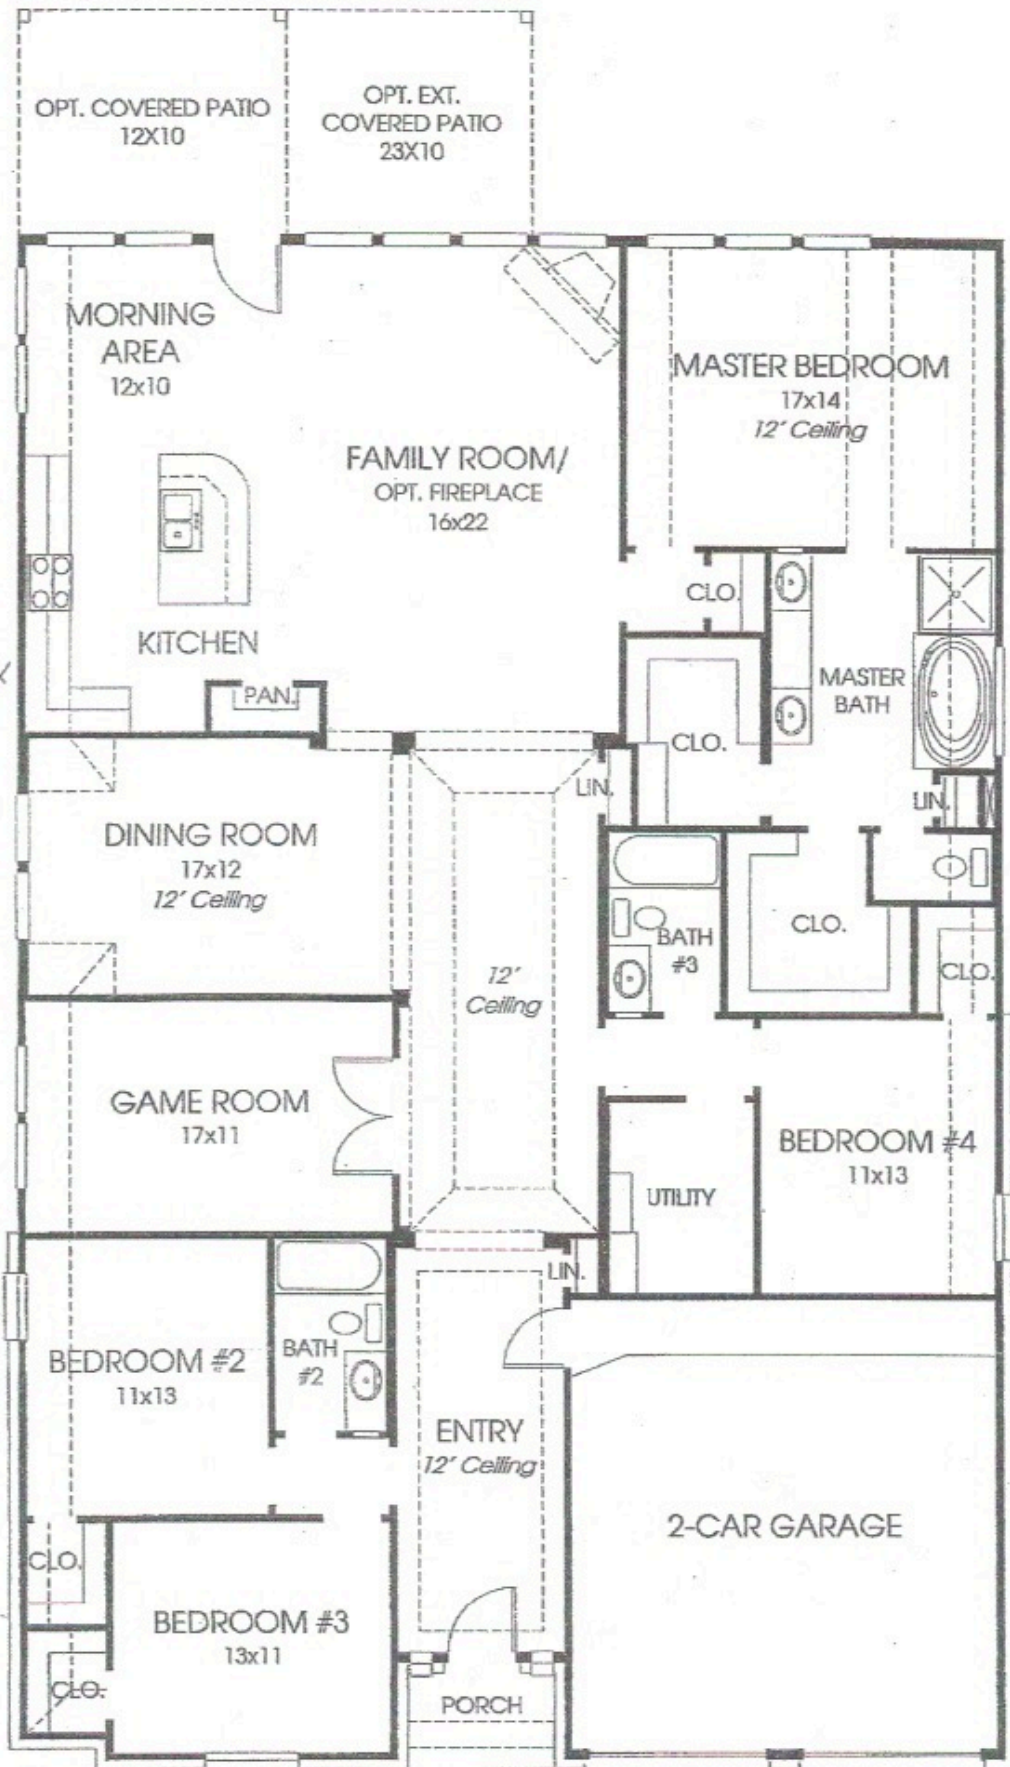

Design 2622W

This home contains approximately 2,622 square feet.*

11' - 8 1/2" x

48.87
1.88
19.98
19.98
2.56
4.47