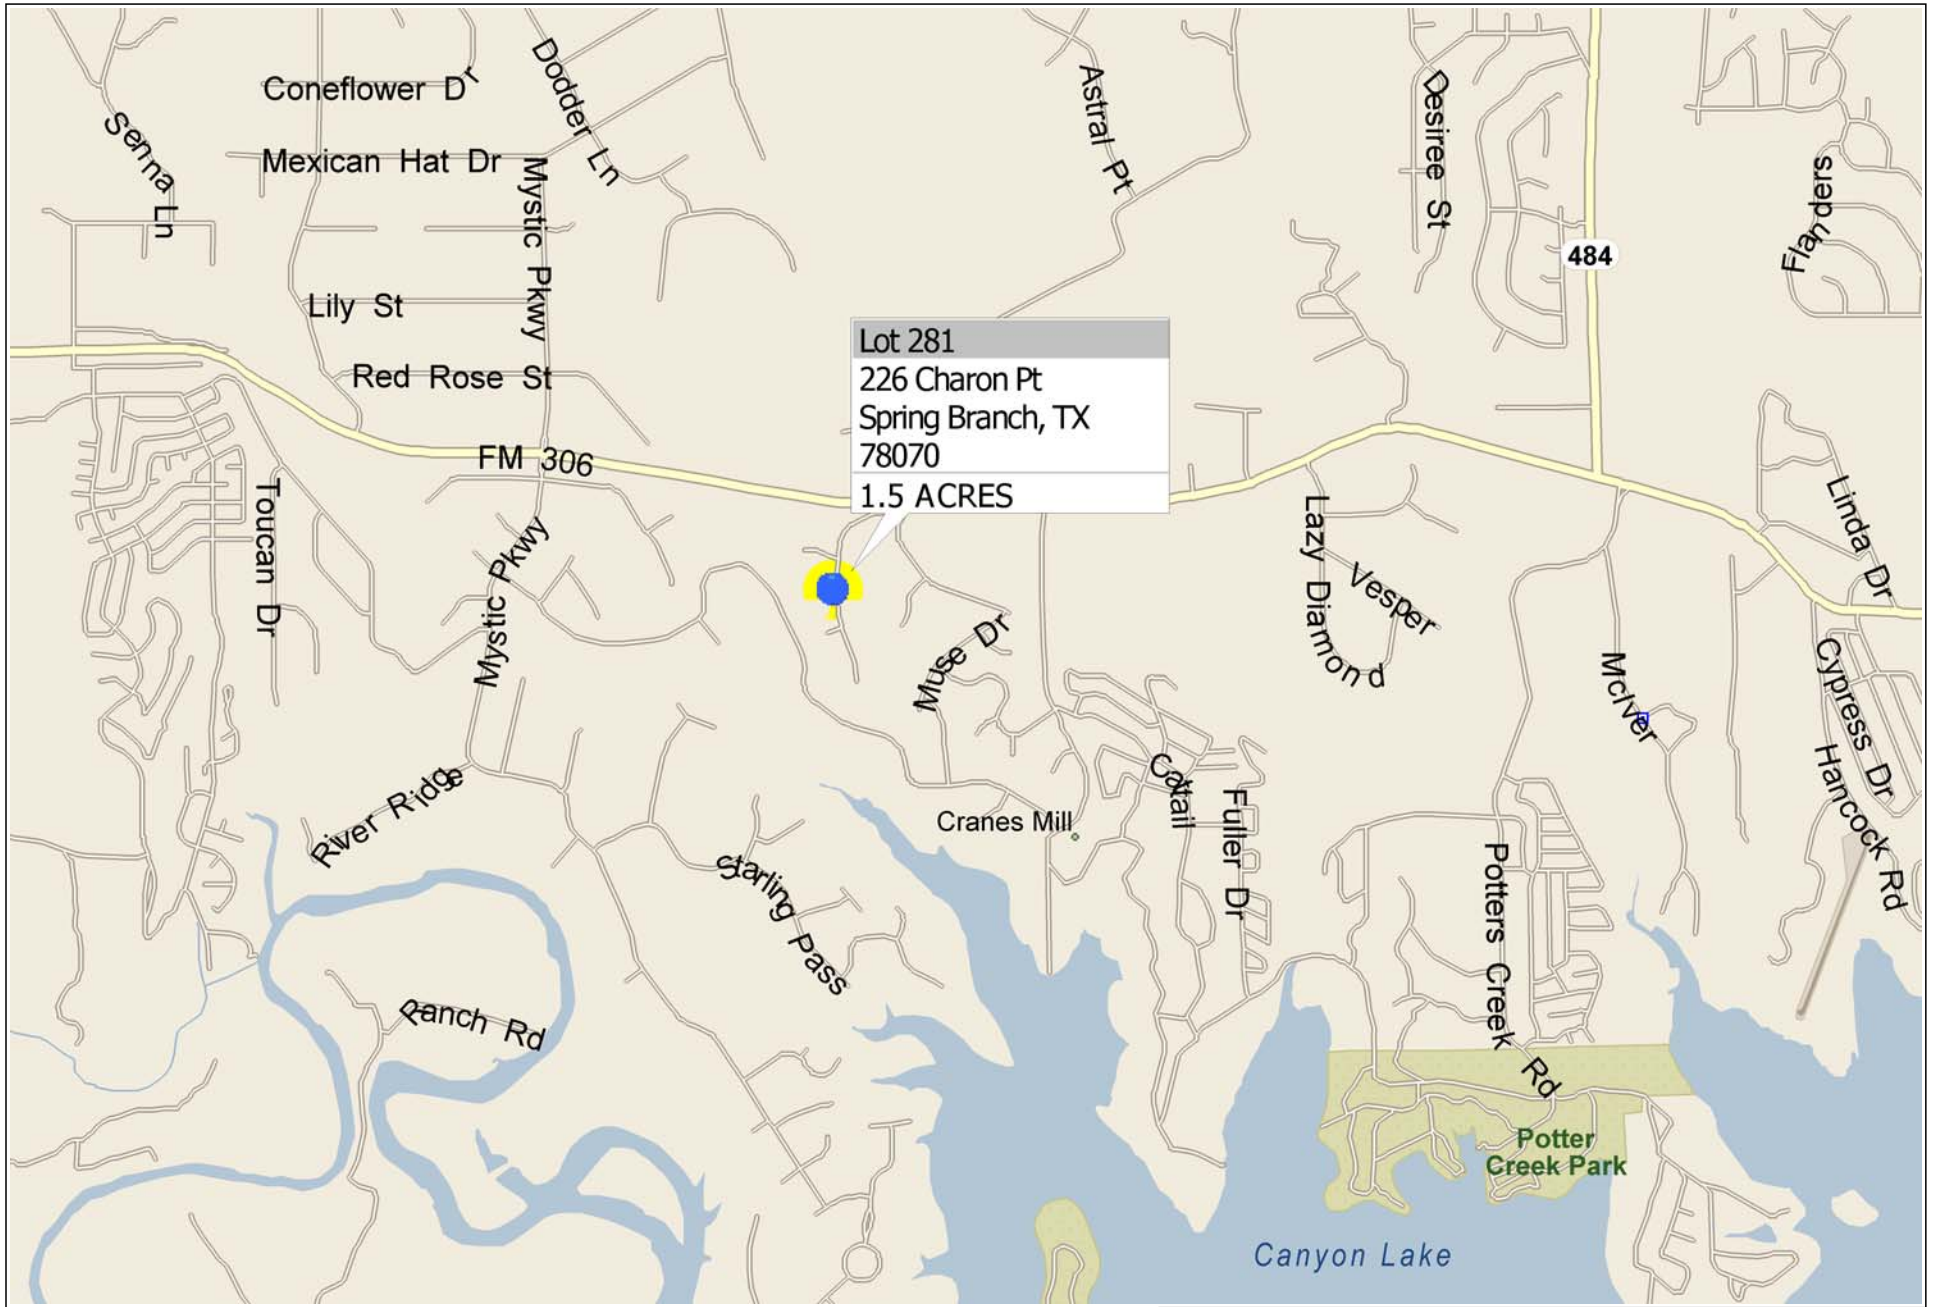

*** 1.5 ACRES *** 226 Charon Pt (Lot 281) ~ Mystic Shores

Stallion Estates

Ranch

ASTRAL PT

DODDER LN

281

LILY ST

MYSTIC PKWY

FM 306

FM 306

FM 306

FM 306

FM 306

FM 306

Mystic Shores
at Canyon Lake

US HWY 281

281

Springs at
Rebecca Creek

HAVASU PT

Cypress Cove

TOUCAN DR

Cranes Mill

281

US HWY 281

The Peninsula at
Mystic Shores

FM 306

FM 306

FM 306

FM 306

Rebecca Creek
Elementary School

Mystic Shores
Canyon Lake

CHARON P