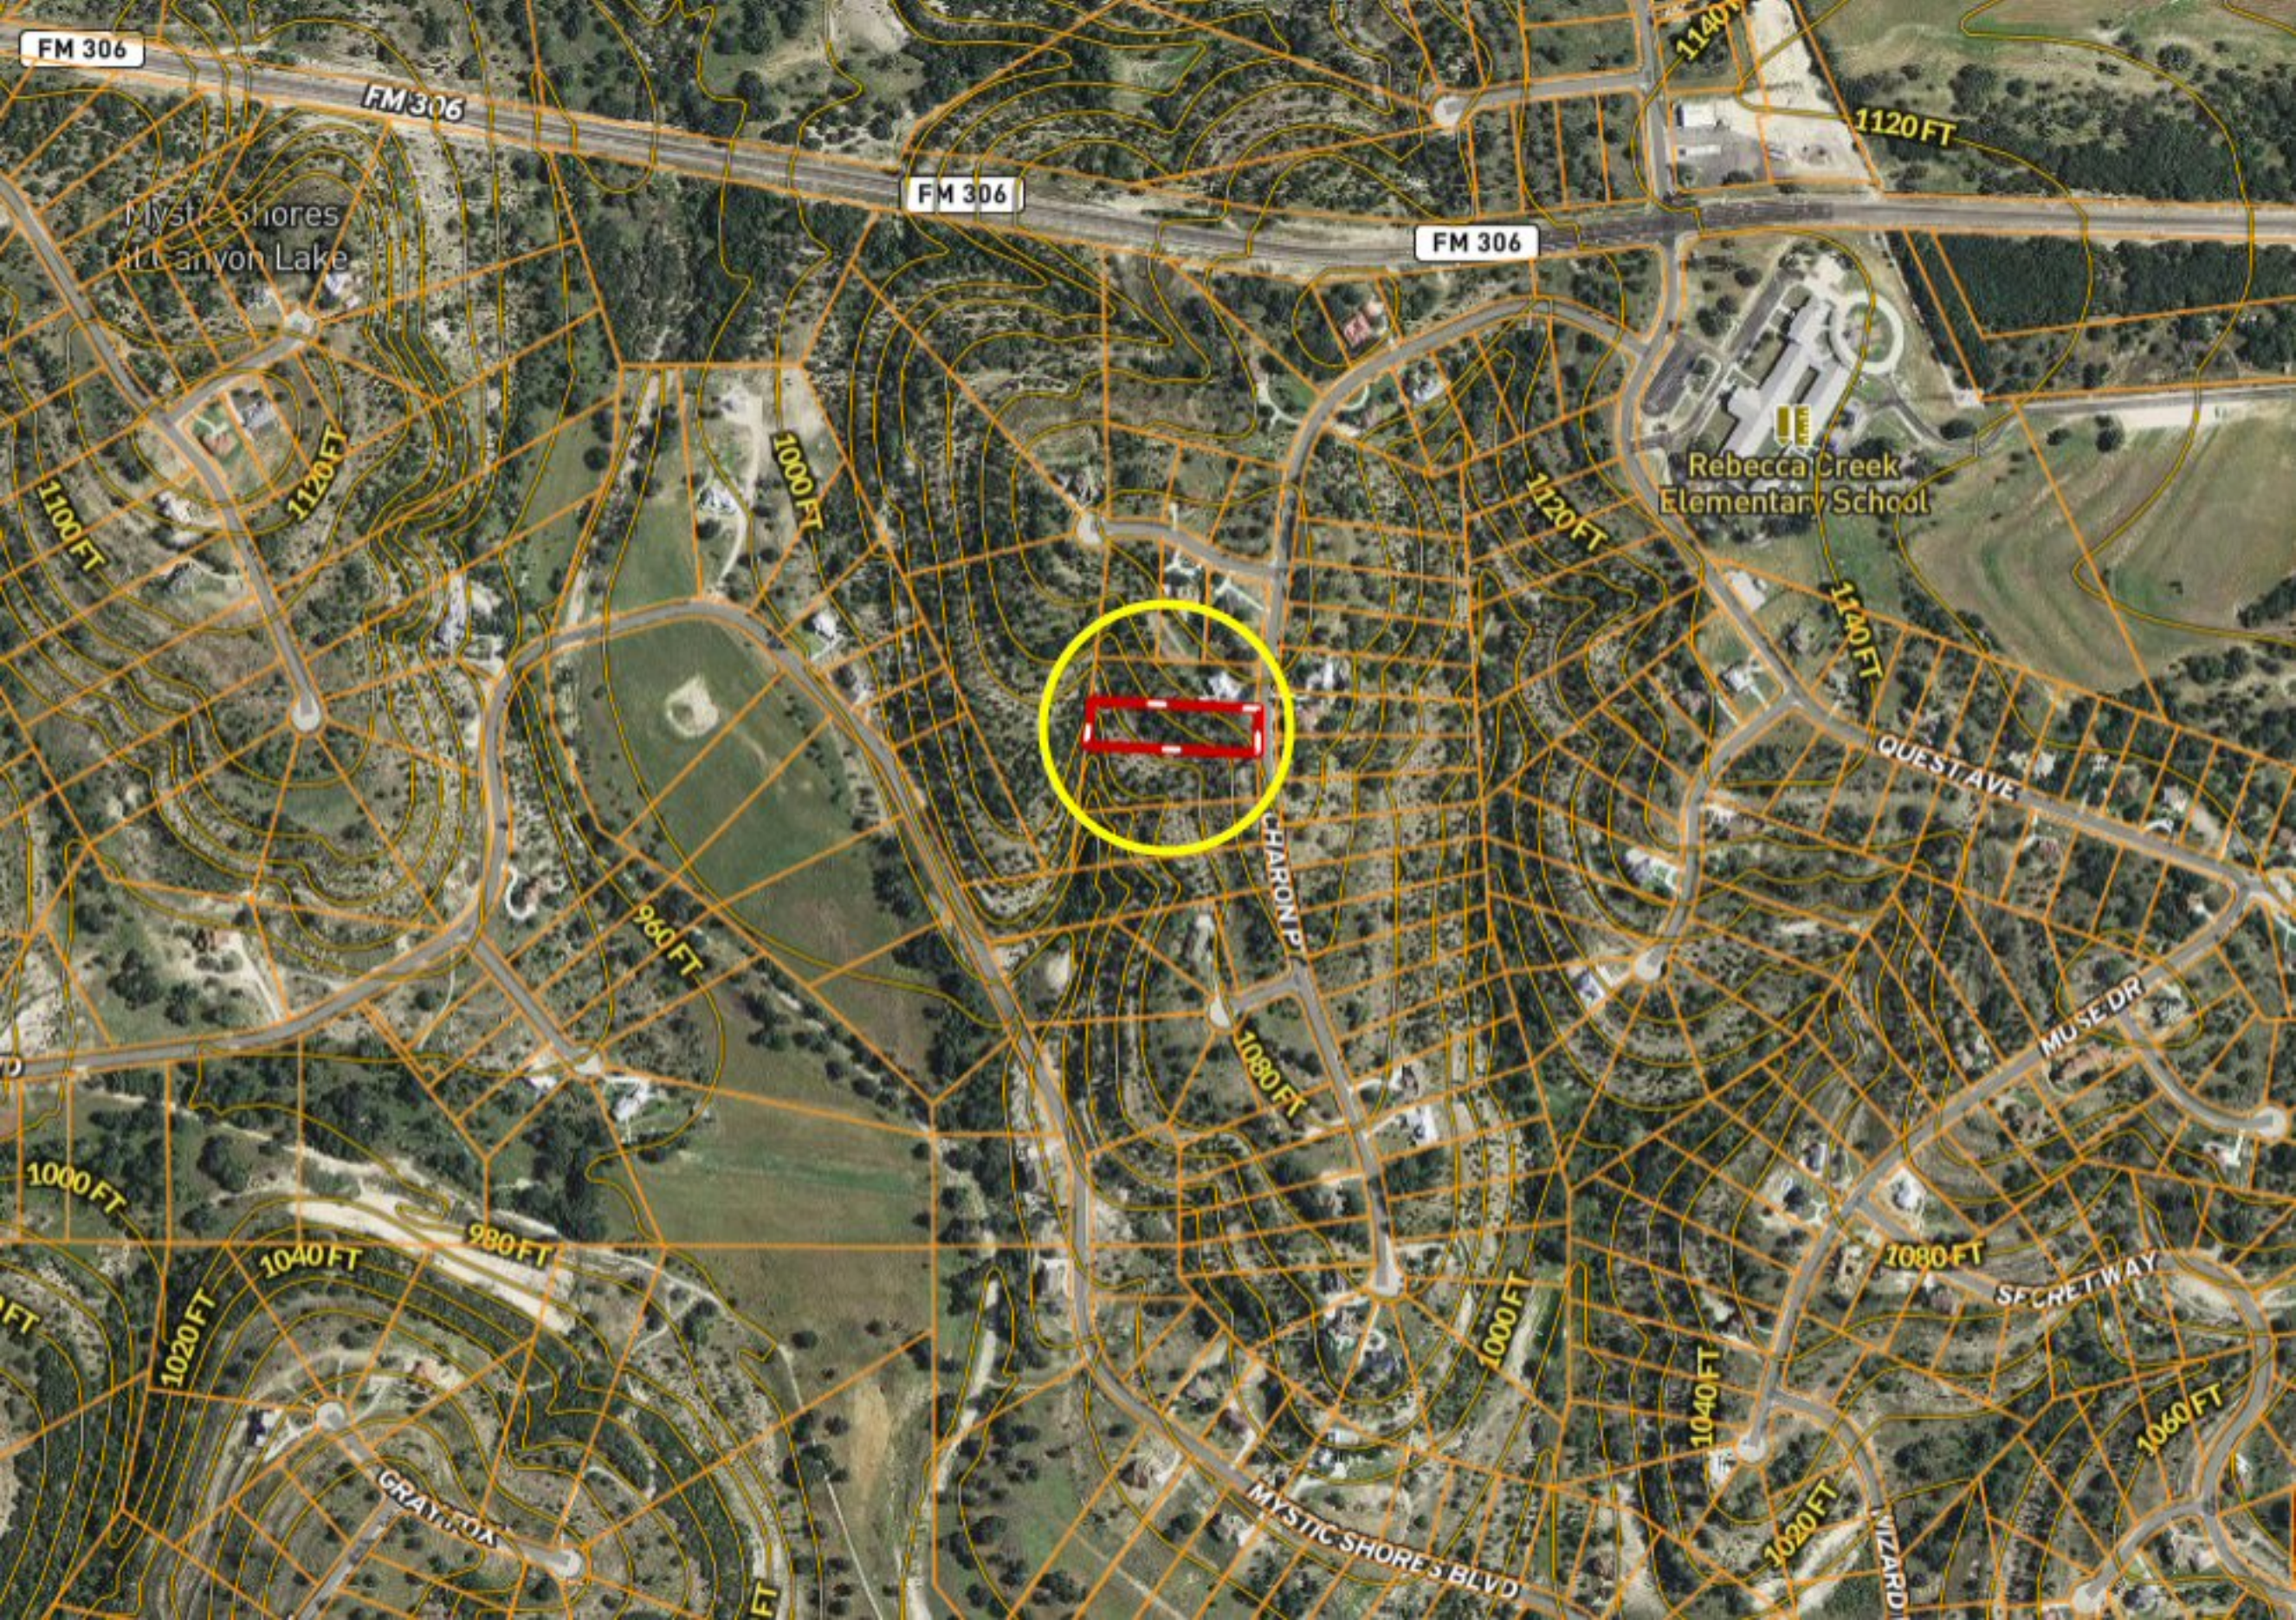

FM 306

FM 306

FM 306

FM 306

FM 306

FM 306

Mystic Shores
at Canyon Lake

US HWY 281

281

Springs at
Rebecca Creek

HAVASU PT

Cypress Cove

TOUCAN DR

Cranes Mill

281

US HWY 281

The Peninsula at
Mystic Shores

FM 306

FM 306

FM 306

FM 306

Rebecca Creek
Elementary School

Mystic Shores
Canyon Lake

CHARON P