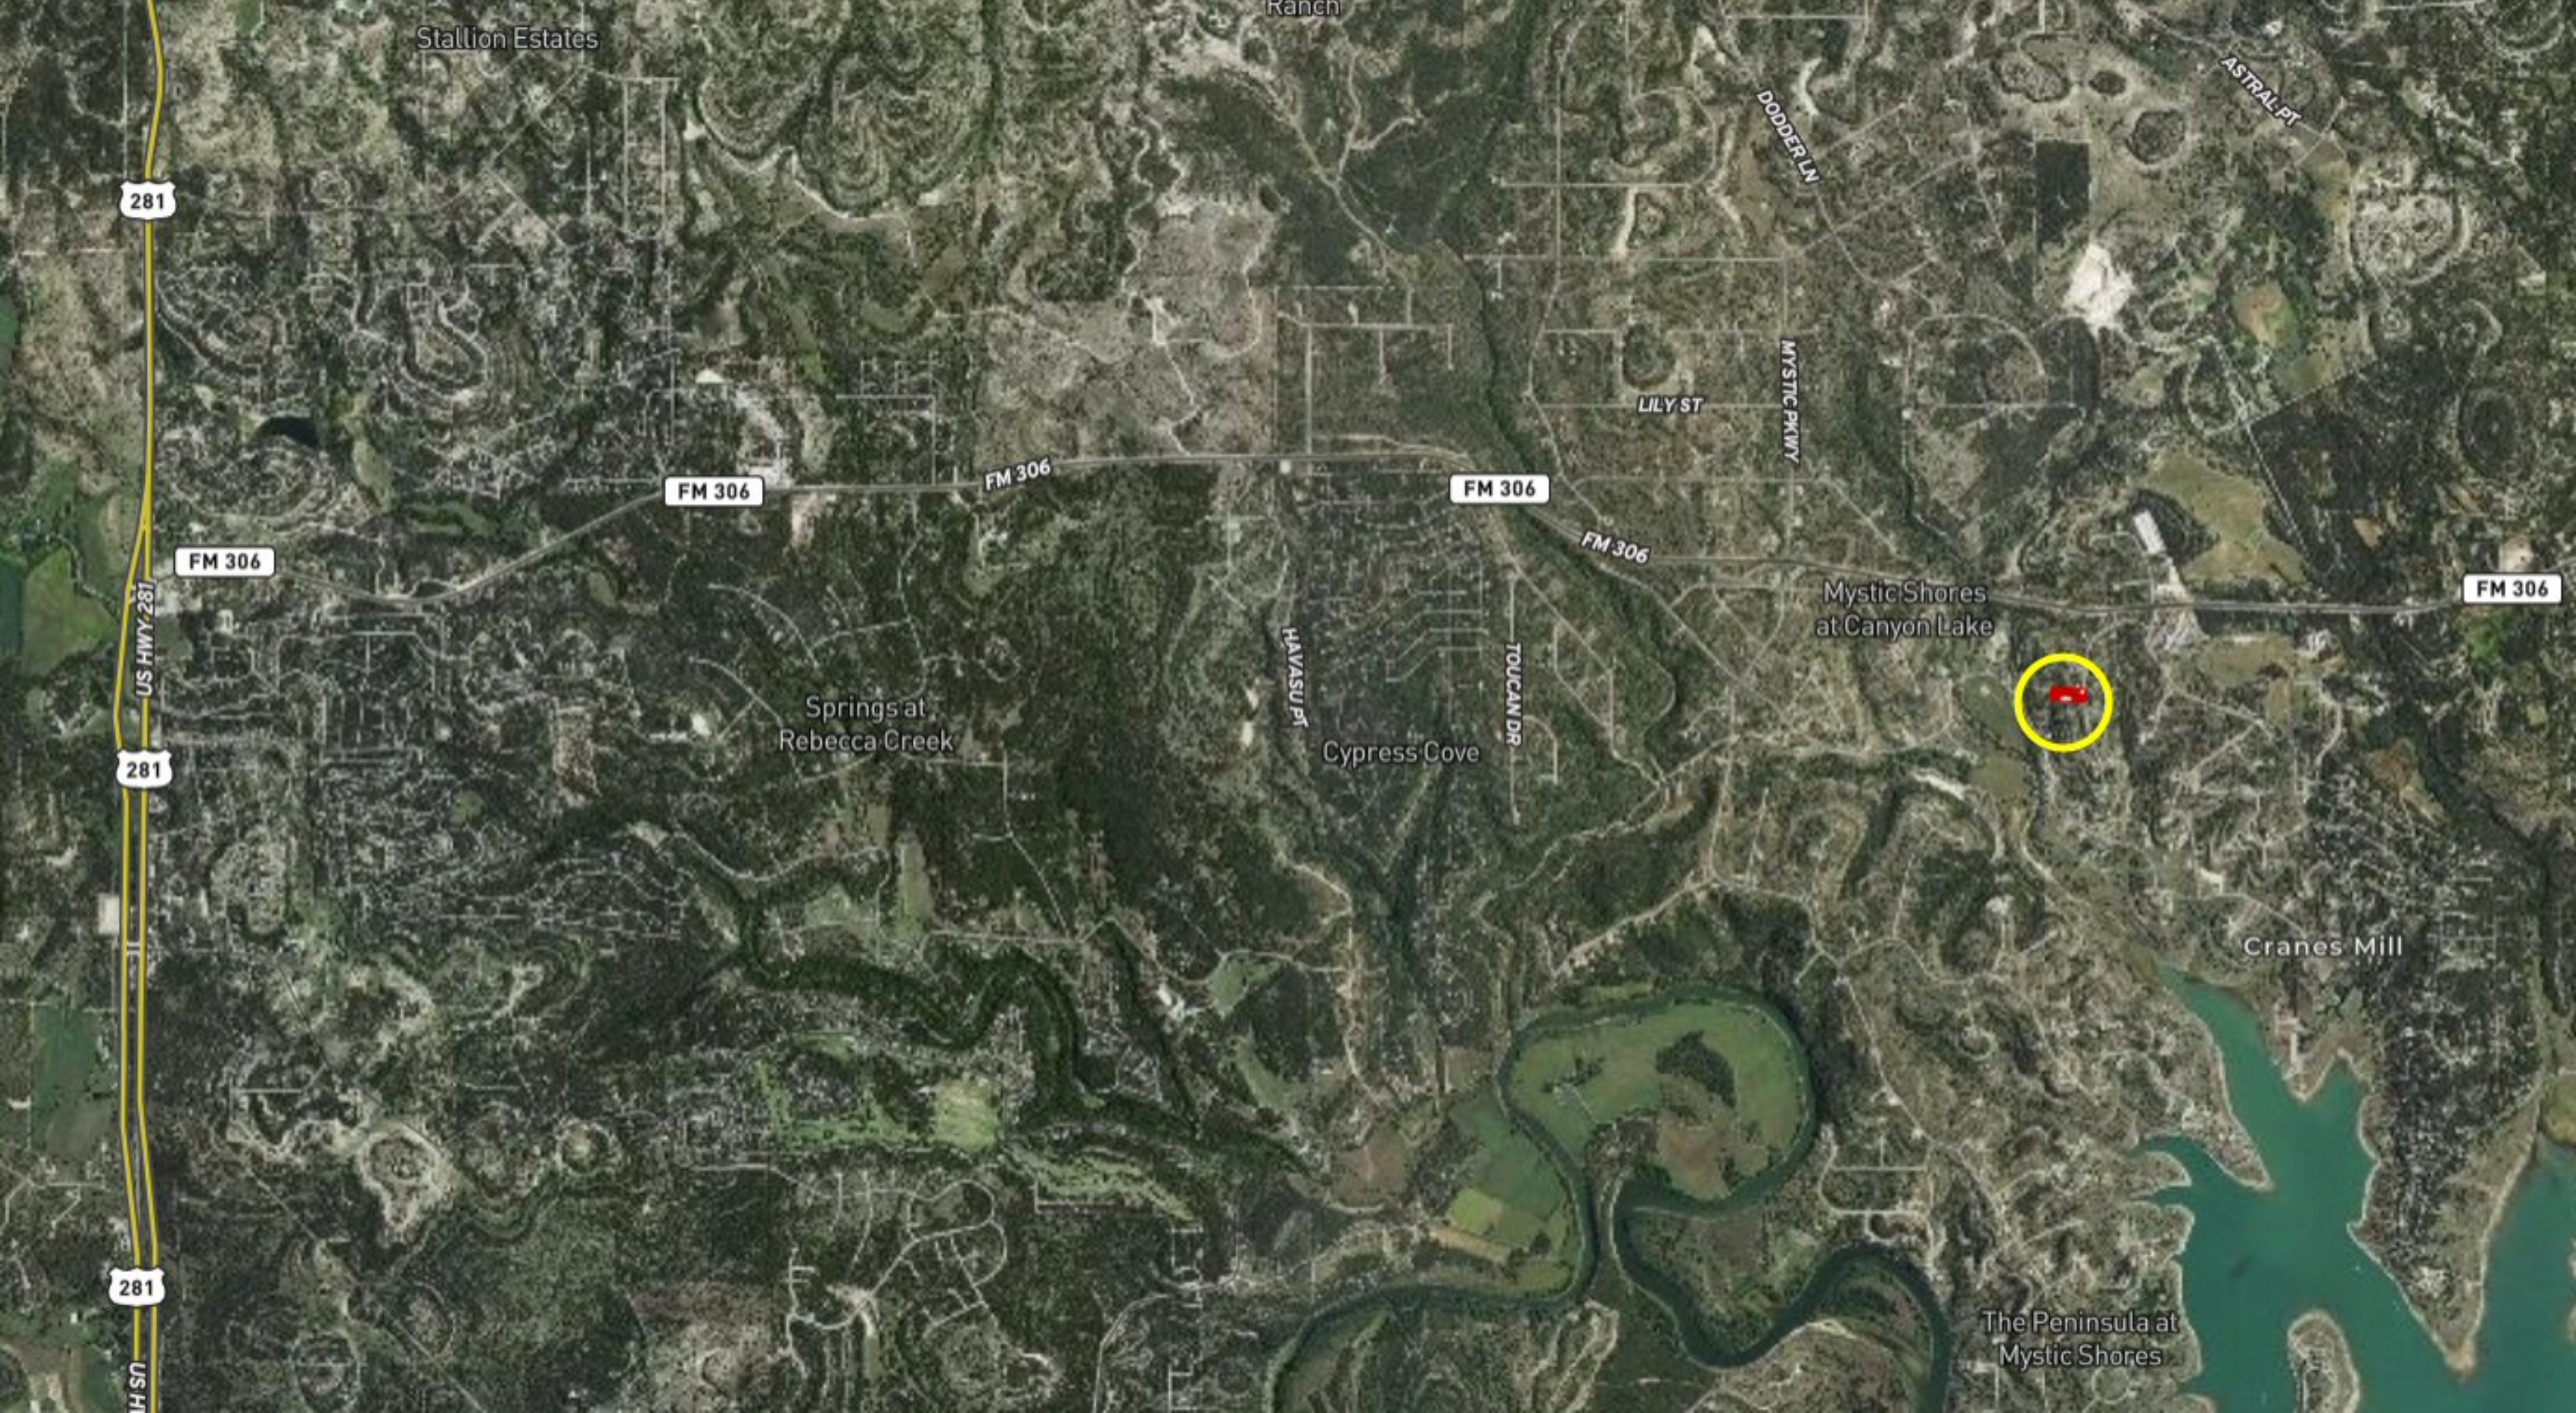

*** 1.5 ACRES *** 226 Charon Pt (Lot 281) ~ Mystic Shores

Stallion Estates

Ranch

ASTRAL PT

DODDER LN

281

LILY ST

MYSTIC PKWY

FM 306

FM 306

FM 306

FM 306

FM 306

FM 306

Mystic Shores
at Canyon Lake

US HWY 281

281

Springs at
Rebecca Creek

HAVASU PT

Cypress Cove

TOUCAN DR

Cranes Mill

281

US HWY 281

The Peninsula at
Mystic Shores

FM 306

FM 306

FM 306

FM 306

Rebecca Creek
Elementary School

Mystic Shores
Canyon Lake

CHARON P