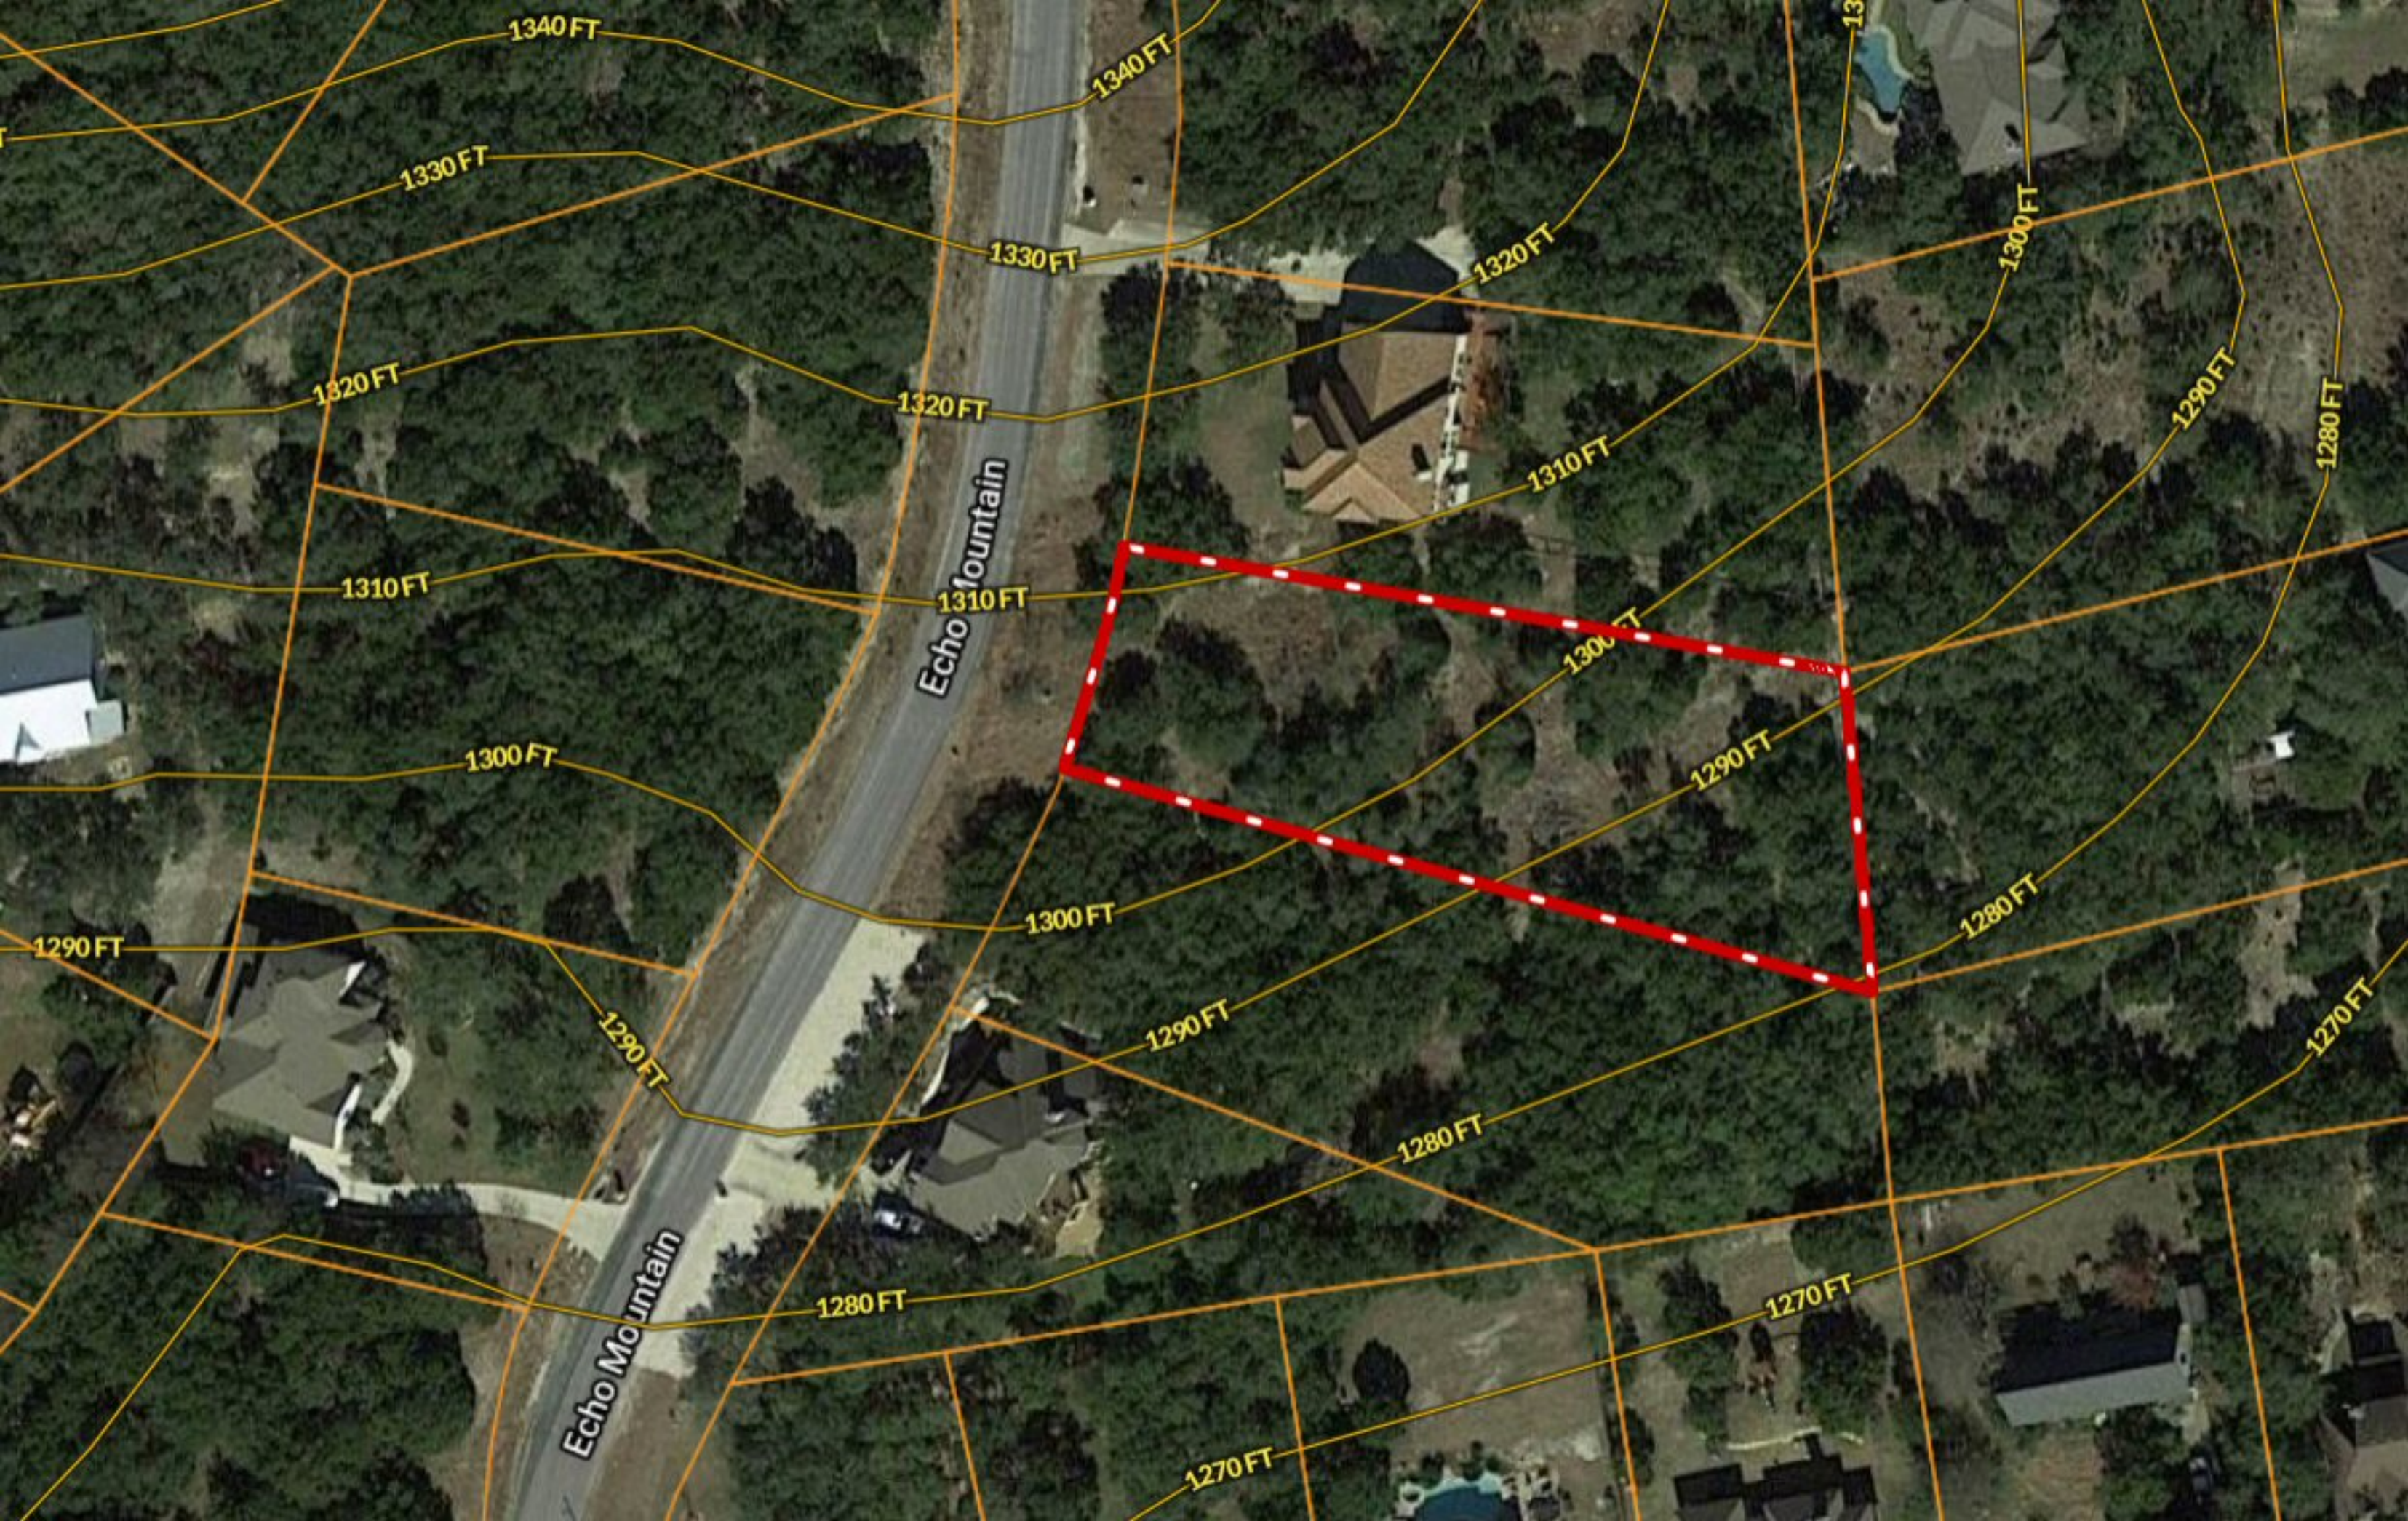

# 25614 Echo Mtn ~ San Antonio TX

Copyright © and (P) 1988–2010 Microsoft Corporation and/or its suppliers. All rights reserved. <http://www.microsoft.com/mappoint/>  
Certain mapping and direction data © 2010 NAVTEQ. All rights reserved. The Data for areas of Canada includes information taken with permission from Canadian authorities, including: © Her Majesty the Queen in Right of Canada, © Queen's Printer for Ontario. NAVTEQ and NAVTEQ ON BOARD are trademarks of NAVTEQ. © 2010 Tele Atlas North America, Inc. All rights reserved. Tele Atlas and Tele Atlas North America are trademarks of Tele Atlas, Inc. © 2010 by Applied Geographic Systems. All rights reserved.

1290 FT

1310 FT

1310 FT

1310 FT

1280 FT

1300 FT

1300 FT

1300 FT

1290 FT

1290 FT

1290 FT

1290 FT

1280 FT

1280 FT

1270 FT

Echo Mountain

1280 FT

1270 FT

1270 FT