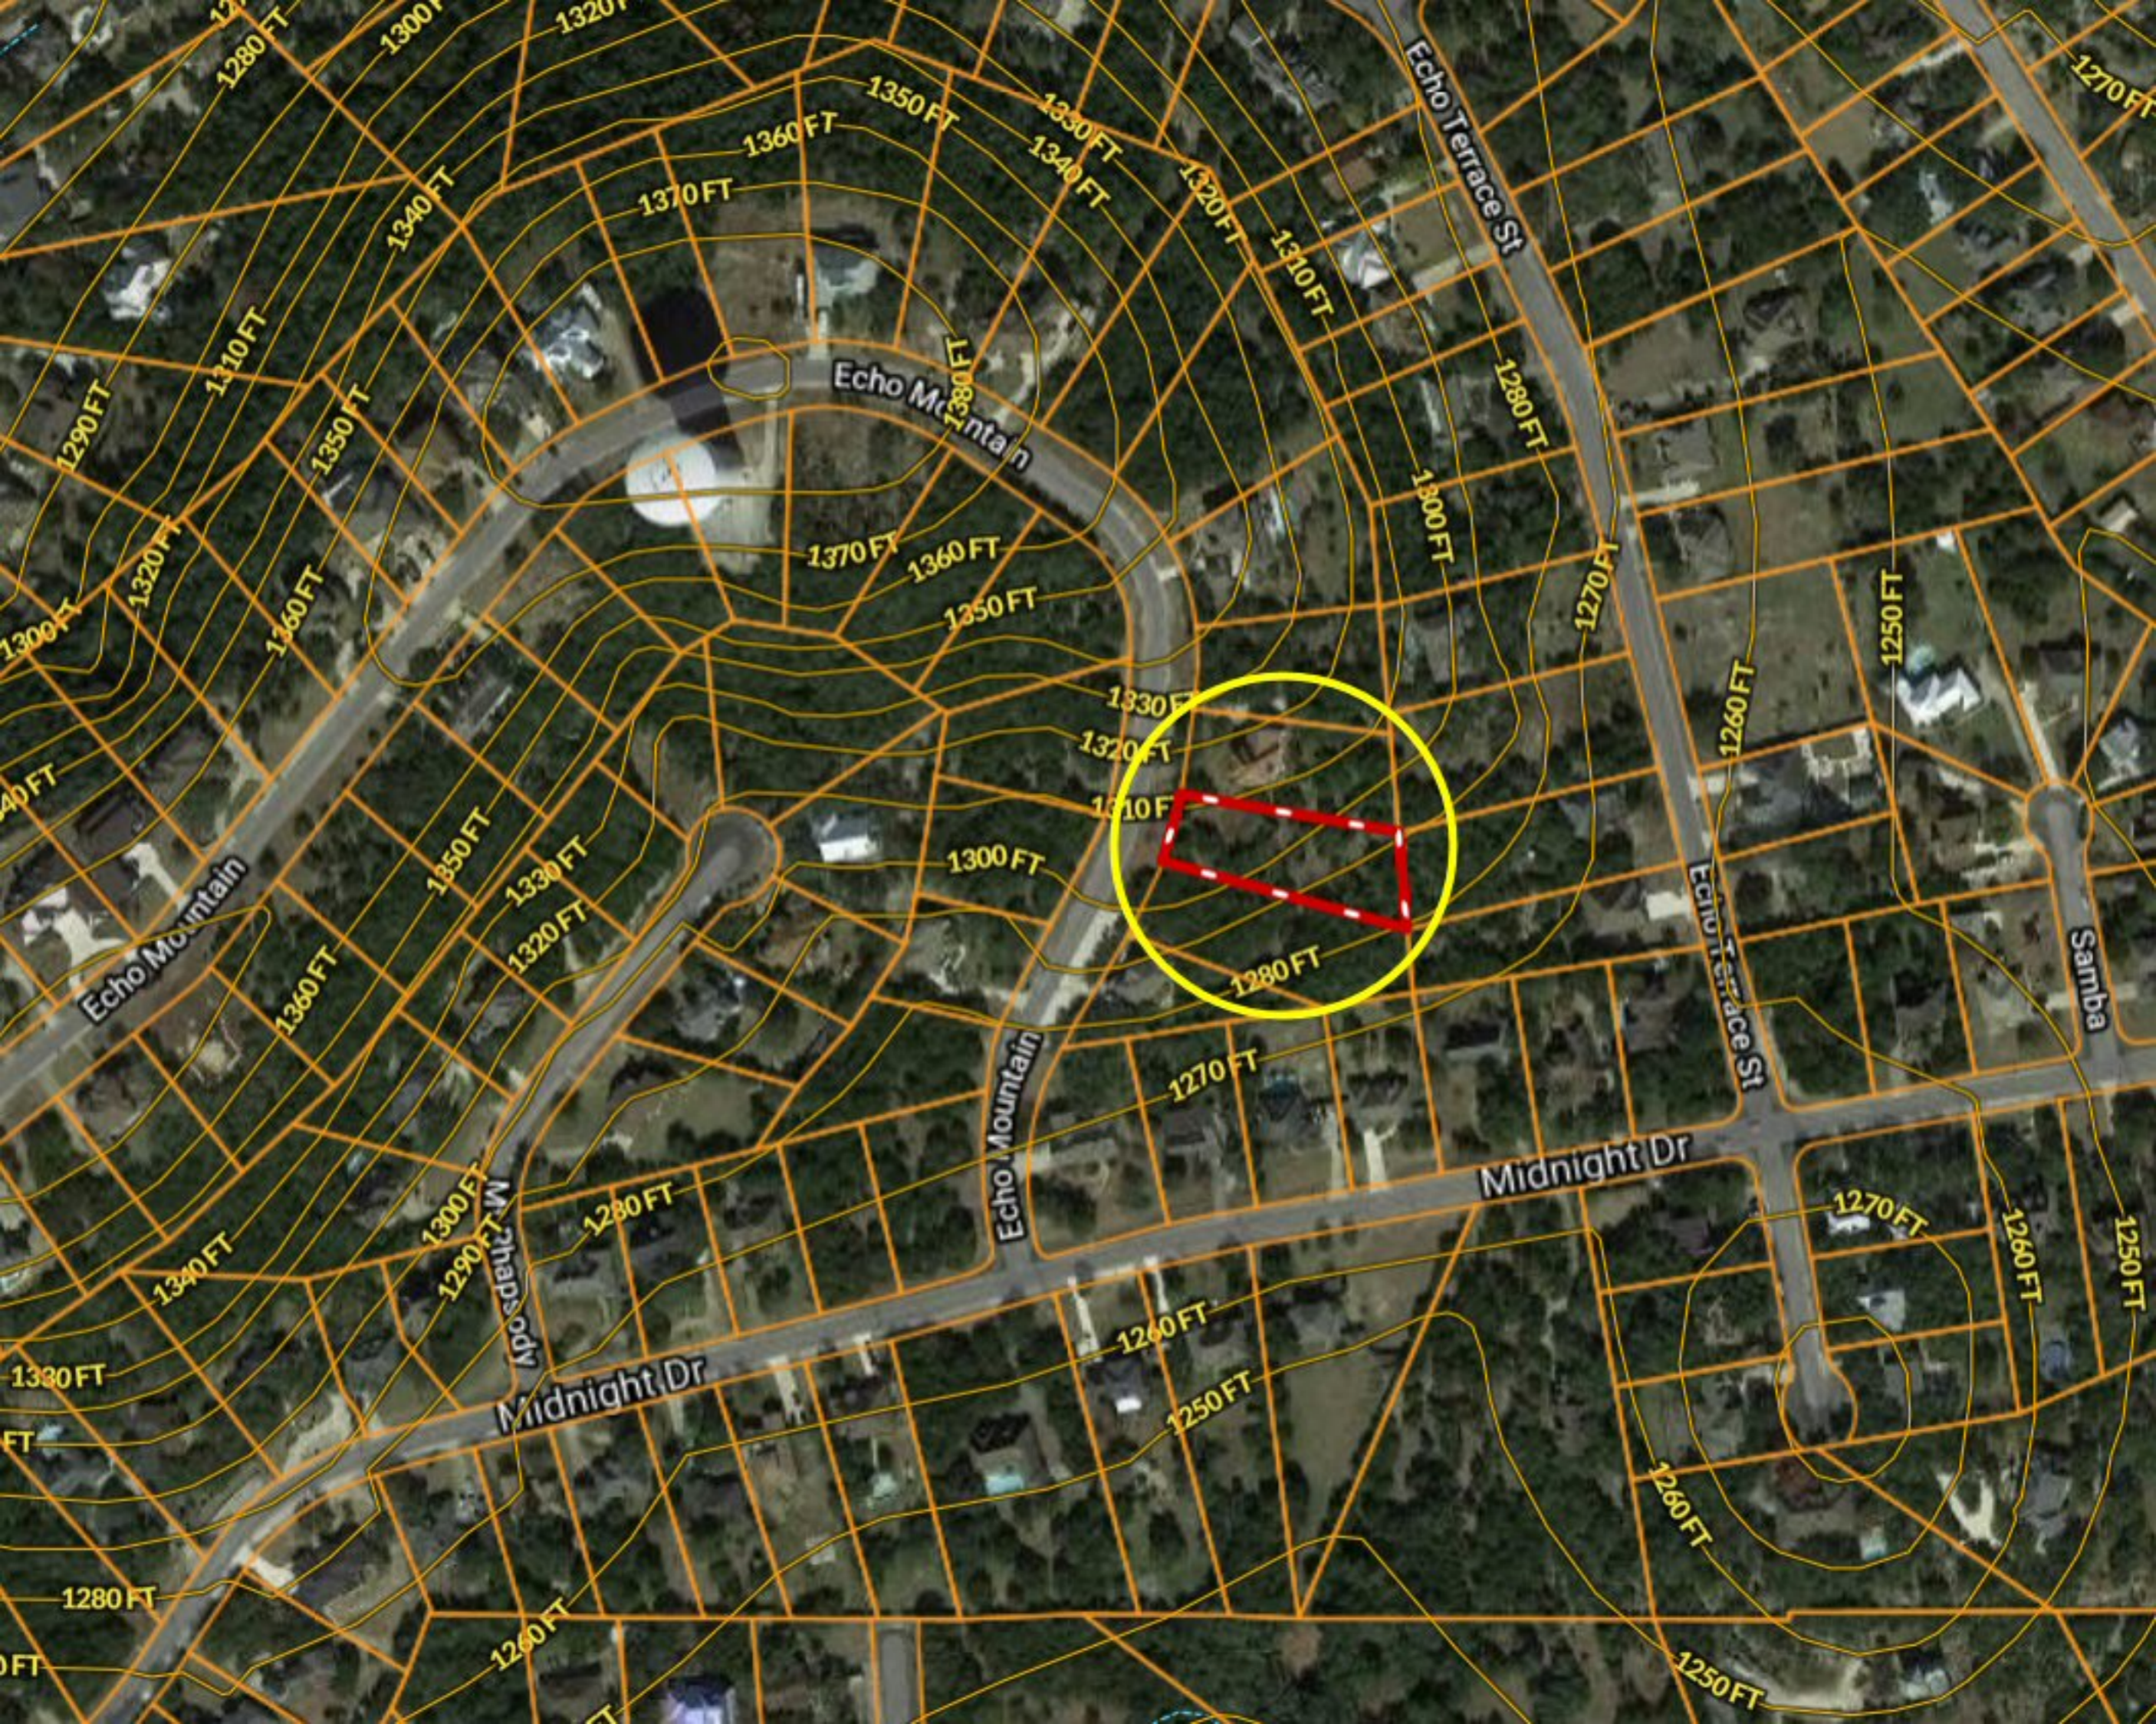

# 25614 Echo Mtn ~ San Antonio TX

Copyright © and (P) 1988–2010 Microsoft Corporation and/or its suppliers. All rights reserved. <http://www.microsoft.com/mappoint/>  
Certain mapping and direction data © 2010 NAVTEQ. All rights reserved. The Data for areas of Canada includes information taken with permission from Canadian authorities, including: © Her Majesty the Queen in Right of Canada, © Queen's Printer for Ontario. NAVTEQ and NAVTEQ ON BOARD are trademarks of NAVTEQ. © 2010 Tele Atlas North America, Inc. All rights reserved. Tele Atlas and Tele Atlas North America are trademarks of Tele Atlas, Inc. © 2010 by Applied Geographic Systems. All rights reserved.

1340 FT

1340 FT

1330 FT

1330 FT

1320 FT

1300 FT

1320 FT

1320 FT

1290 FT

1290 FT

1290 FT

1290 FT

1280 FT

1280 FT

1270 FT

Echo Mountain

1280 FT

1270 FT

1270 FT