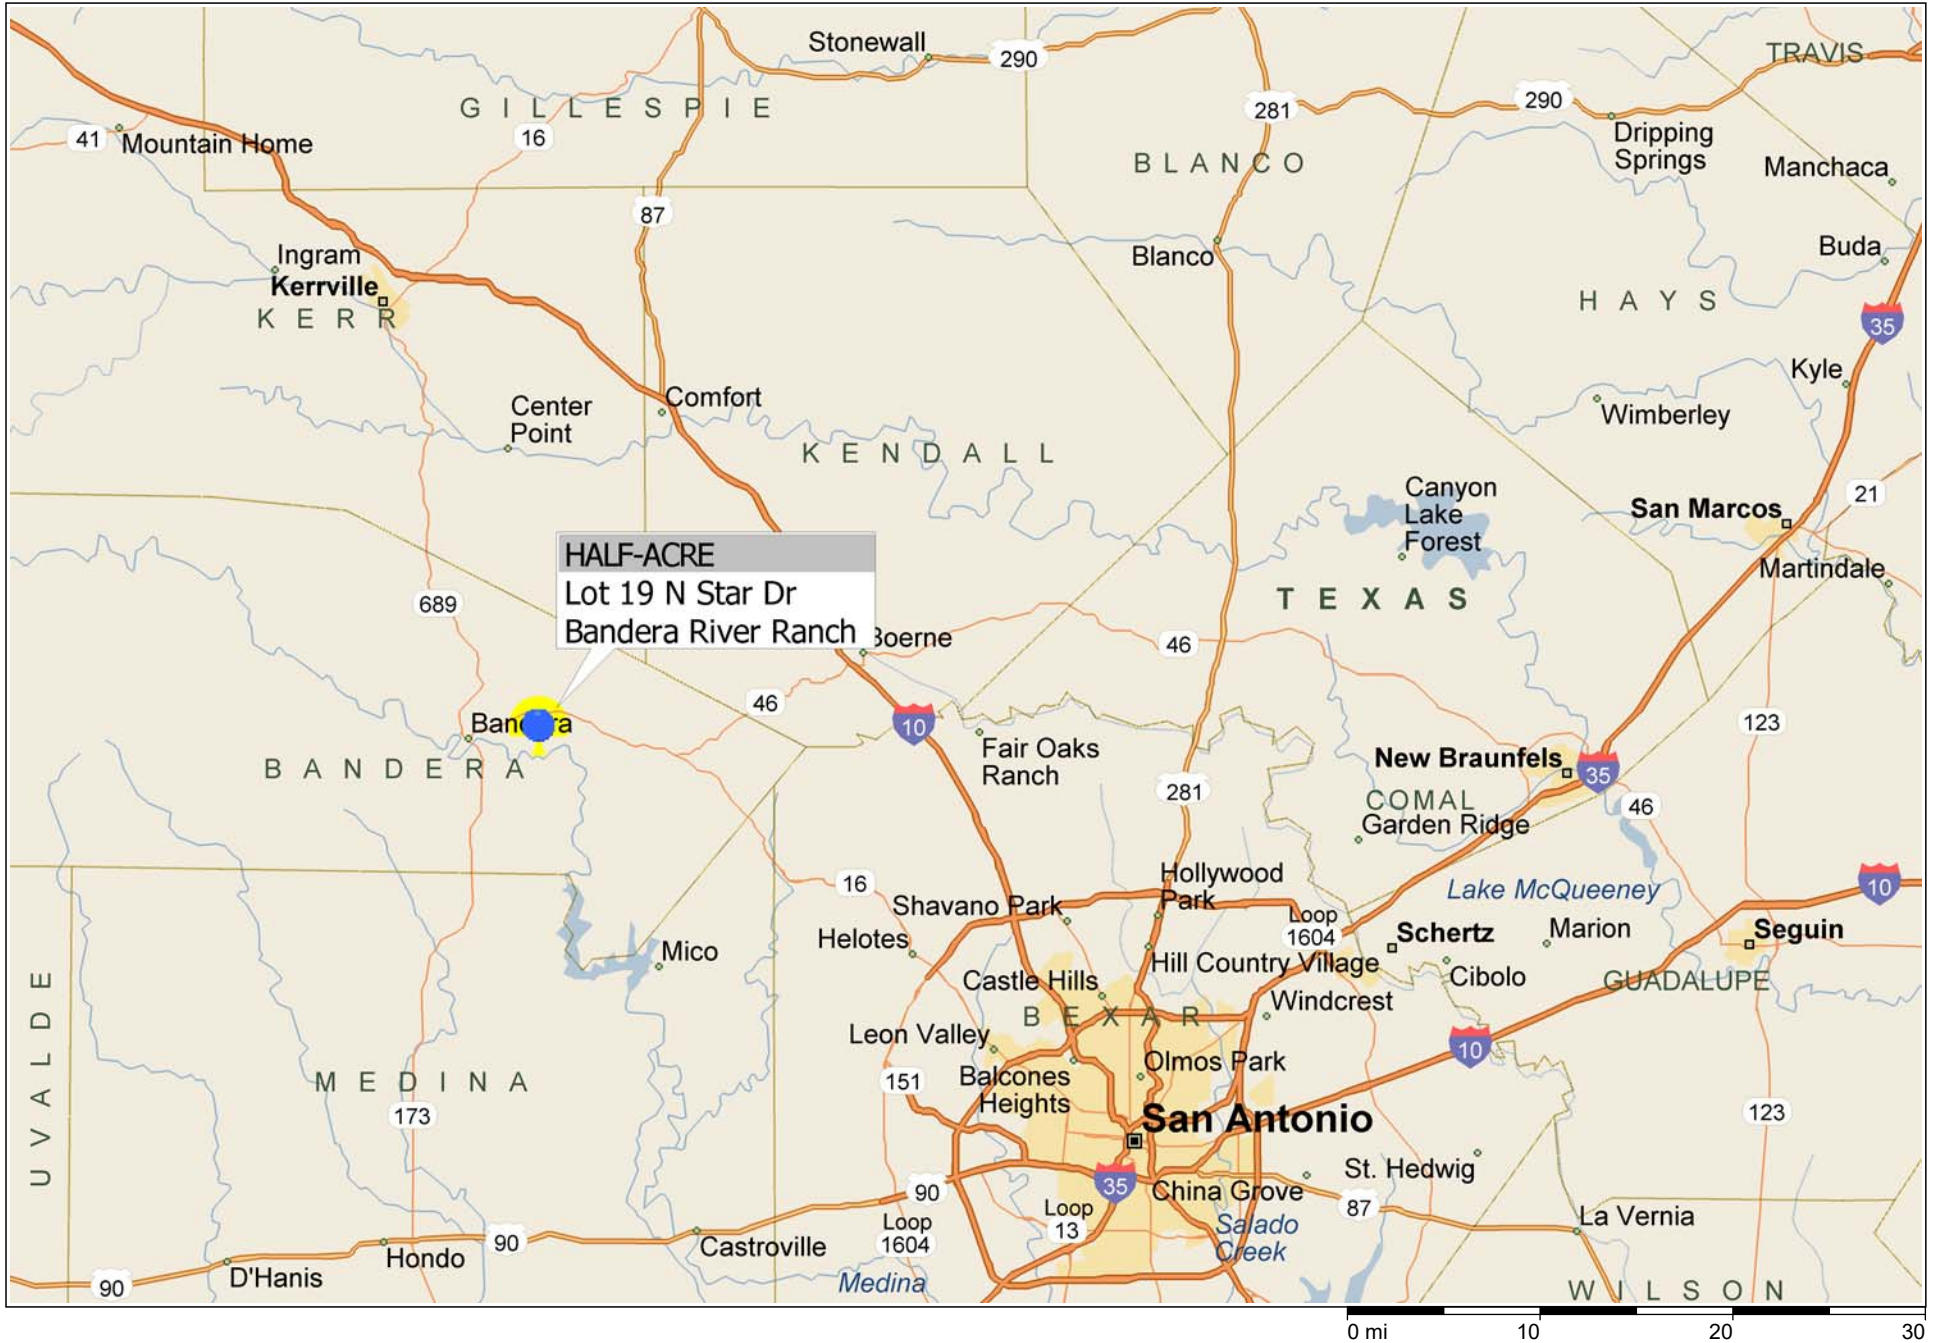

*** HALF-ACRE *** Lot 19 N Star Dr ~ Bandera River Ranch

Copyright © and (P) 1988–2010 Microsoft Corporation and/or its suppliers. All rights reserved. <http://www.microsoft.com/mappoint/>
Certain mapping and direction data © 2010 NAVTEQ. All rights reserved. The Data for areas of Canada includes information taken with permission from Canadian authorities, including: © Her Majesty the Queen in Right of Canada, © Queen's Printer for Ontario. NAVTEQ and NAVTEQ ON BOARD are trademarks of NAVTEQ. © 2010 Tele Atlas North America, Inc. All rights reserved. Tele Atlas and Tele Atlas North America are trademarks of Tele Atlas, Inc. © 2010 by Applied Geographic Systems. All rights reserved.

Kings Ranch Rd

Wagon Creek Rd

Wagon Creek Rd

Kings Ranch Rd

Old Camp Rd

Kings Ranch Rd

N Star Dr

Firewheel Dr

Starburst Ln

N Star Dr

Heinen Rd

N Star Dr

N Star Dr

1280 FT

1300 FT

1320 FT