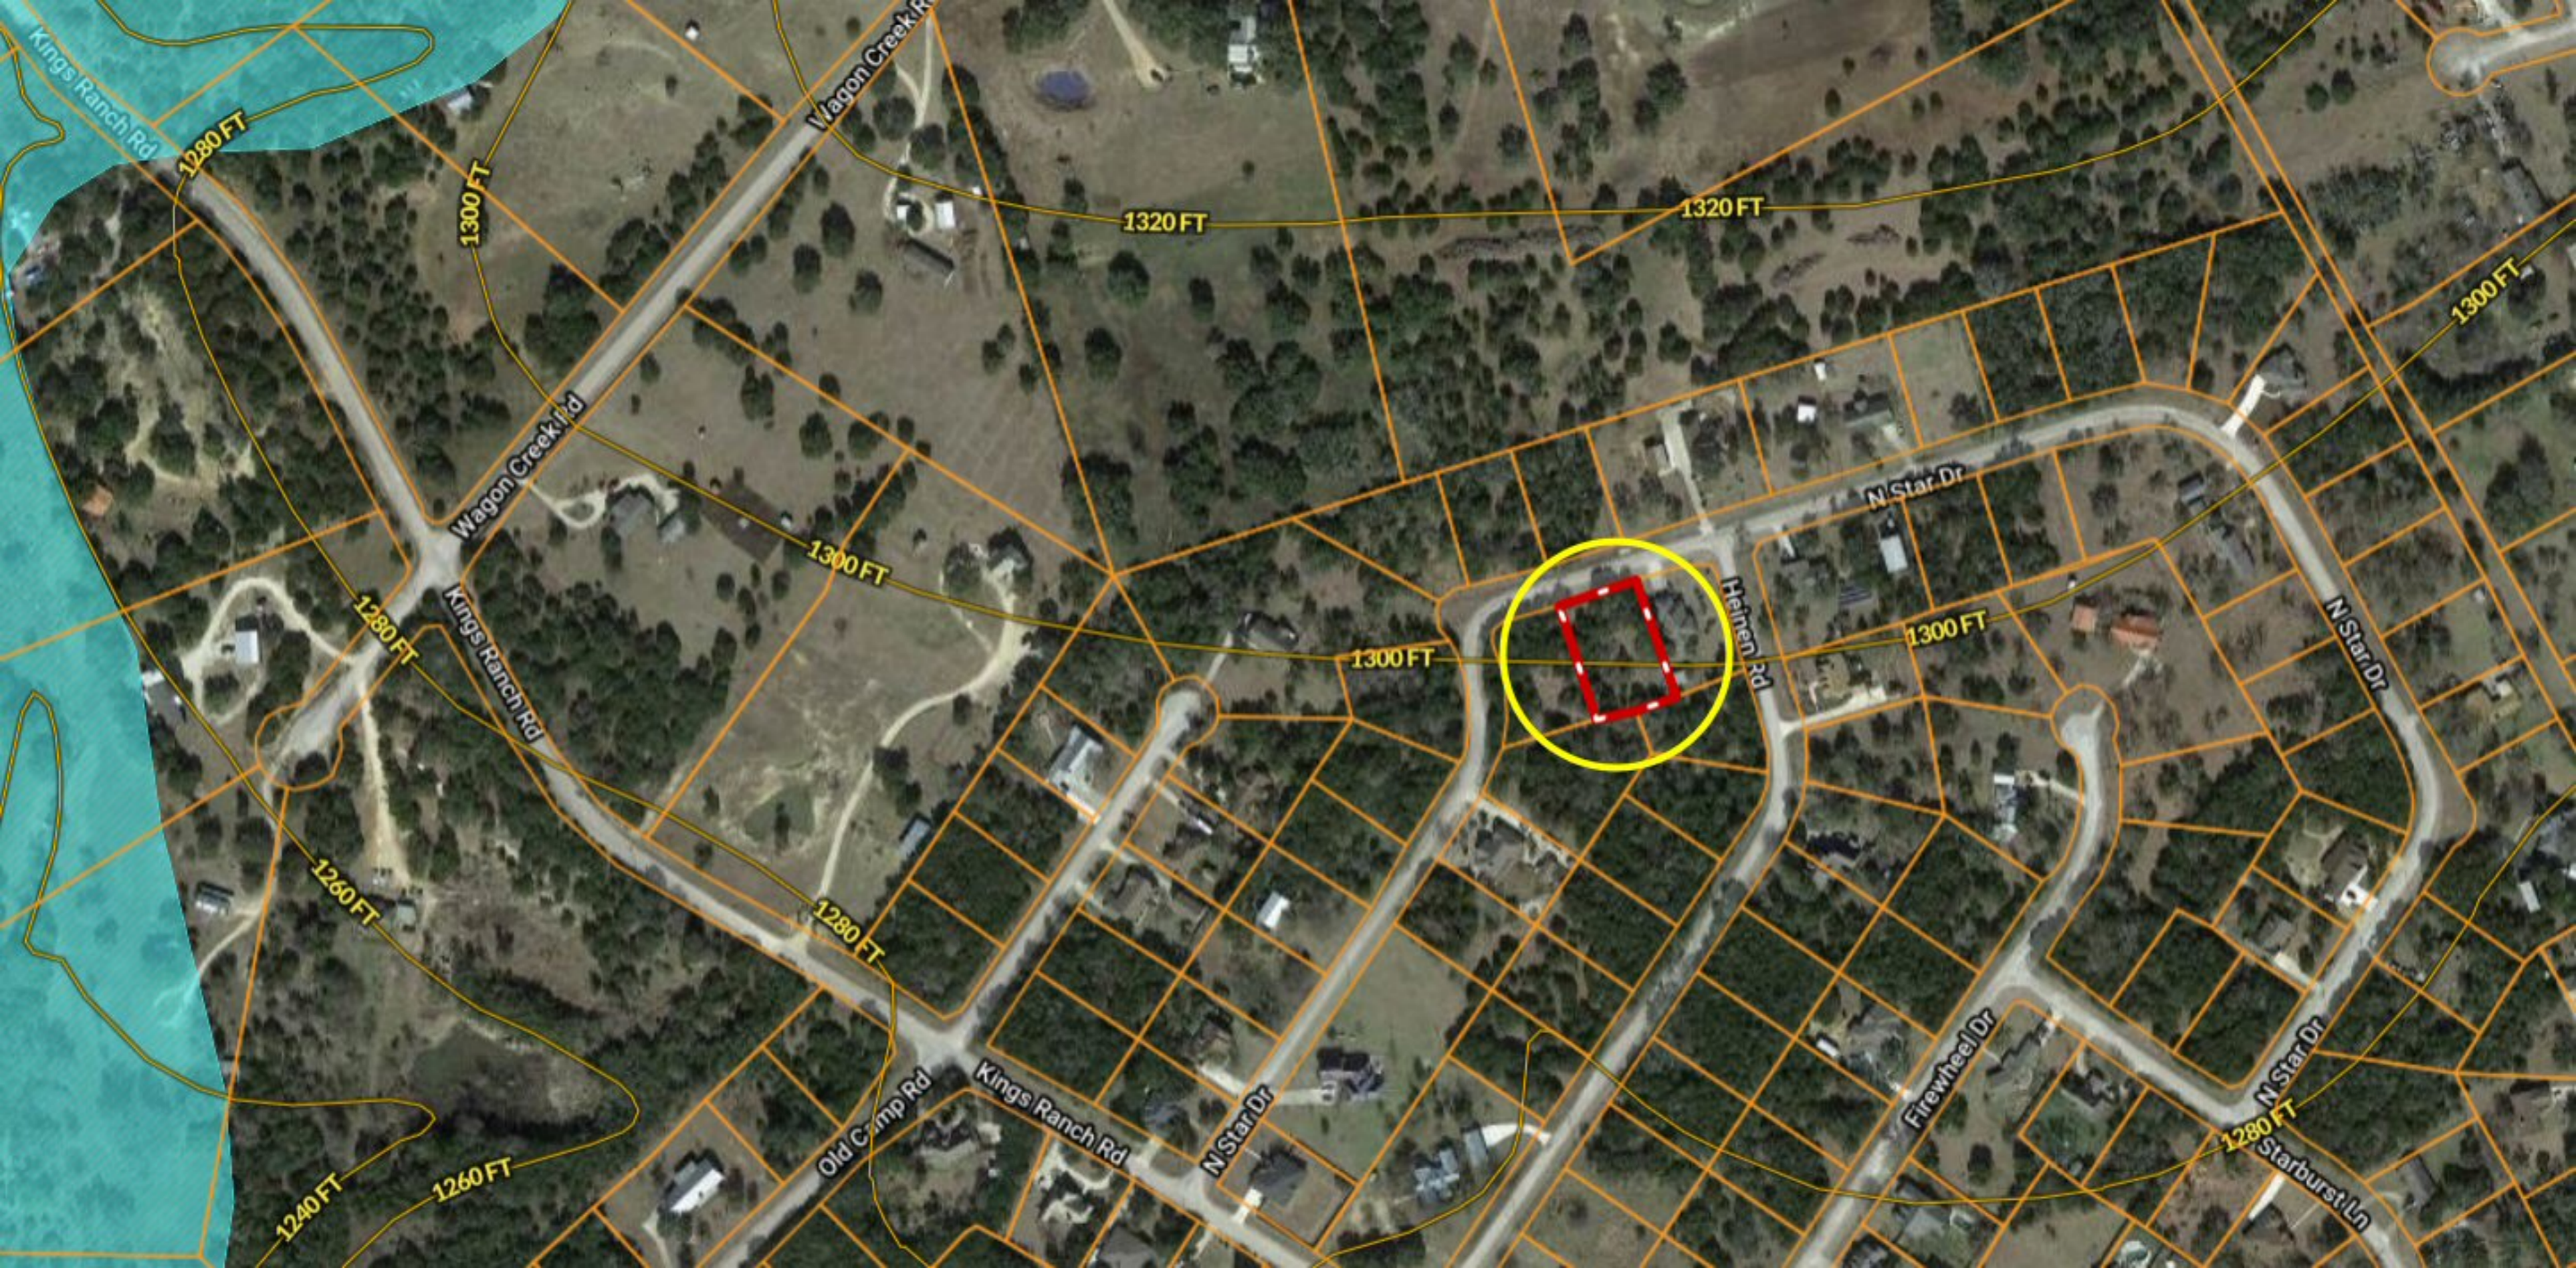

*** HALF-ACRE *** Lot 19 N Star Dr ~ Bandera River Ranch

Copyright © and (P) 1988–2010 Microsoft Corporation and/or its suppliers. All rights reserved. <http://www.microsoft.com/mappoint/>
Certain mapping and direction data © 2010 NAVTEQ. All rights reserved. The Data for areas of Canada includes information taken with permission from Canadian authorities, including: © Her Majesty the Queen in Right of Canada, © Queen's Printer for Ontario. NAVTEQ and NAVTEQ ON BOARD are trademarks of NAVTEQ. © 2010 Tele Atlas North America, Inc. All rights reserved. Tele Atlas and Tele Atlas North America are trademarks of Tele Atlas, Inc. © 2010 by Applied Geographic Systems. All rights reserved.

Kings Ranch Rd

Wagon Creek Rd

Wagon Creek Rd

Kings Ranch Rd

Old Camp Rd

Kings Ranch Rd

N Star Dr

Firewheel Dr

Starburst Ln

N Star Dr

Heinen Rd

N Star Dr

N Star Dr

1280 FT

1300 FT

1320 FT

1240 FT

1260 FT