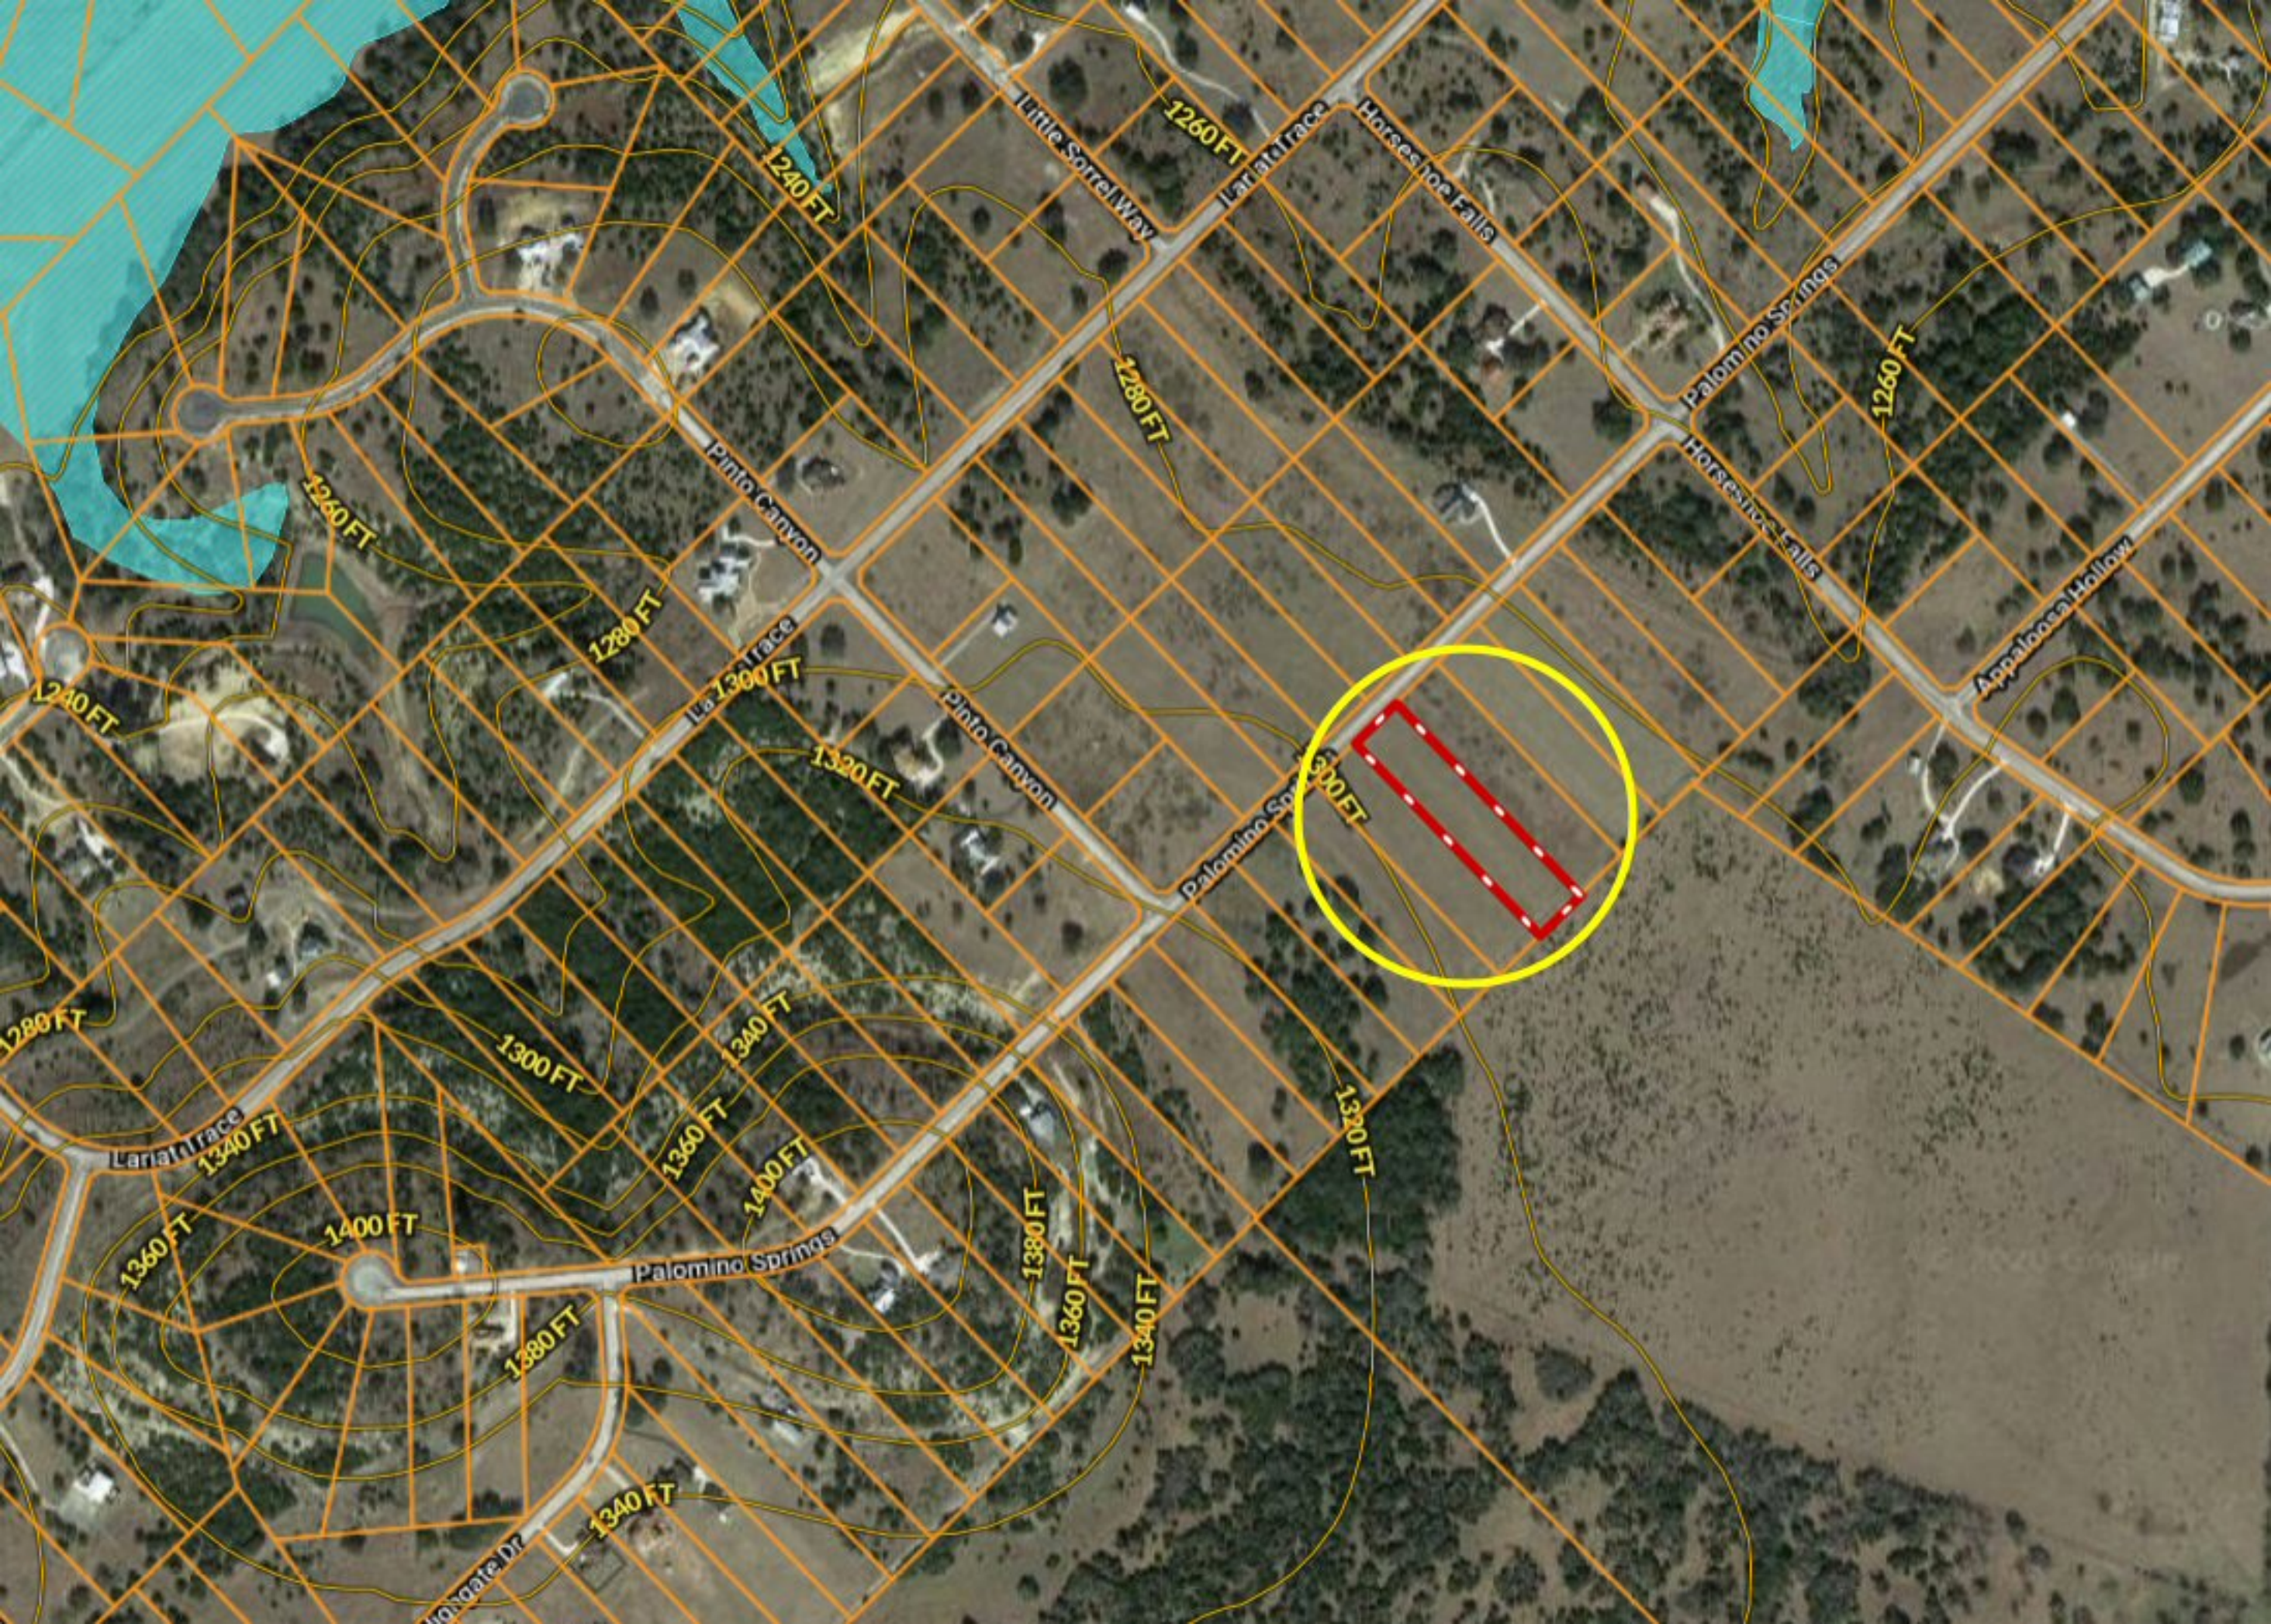

*** 2.4 ACRES *** Lot 272 Palomino Springs ~ Bridlegate

Palomino Springs

Palomino Springs

1300 FT

1300 FT