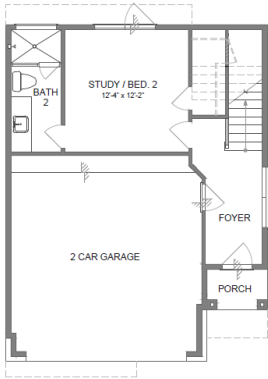

The Donatella - Plan A Details:
3 Story - 2,121 Sq Ft.
3 Beds - 3.5 Baths

#LivingTheRiverway

No warranty or representation, expressed or implied, is made as to the accuracy of the information contained herein and same is submitted subject to errors, omissions, change of price, rental or other conditions, withdrawal without notice and to any special listing conditions imposed by our principals.

Riverway Homes at Spring Valley Point

The Donatella Plan
3 Story - 2,121 Sq Ft.
3 Beds - 3.5 Baths

FIRST FLOOR PLAN
Not to Scale

SECOND FLOOR PLAN
Not to Scale

THIRD FLOOR PLAN
Not to Scale

Contact Us:

Michael Callihan
713.884.0341