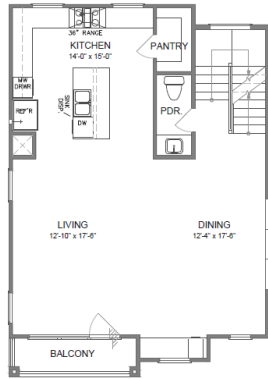

The Donatella - Plan A Details:
3 Story - 2,121 Sq Ft.
3 Beds - 3.5 Baths

#LivingTheRiverway

No warranty or representation, expressed or implied, is made as to the accuracy of the information contained herein and same is submitted subject to errors, omissions, change of price, rental or other conditions, withdrawal without notice and to any special listing conditions imposed by our principals.

Riverway Homes at Spring Valley Point

The Donatella Plan
3 Story - 2,121 Sq Ft.
3 Beds - 3.5 Baths

FIRST FLOOR PLAN
Not to Scale

SECOND FLOOR PLAN
Not to Scale

THIRD FLOOR PLAN
Not to Scale

Contact Us:

Michael Callihan
713.884.0341