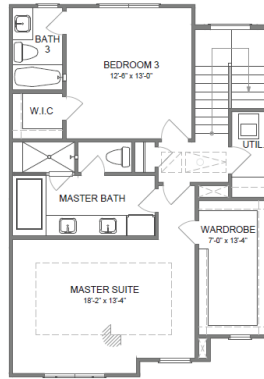

The Donatella - Plan A Details:
3 Story - 2,121 Sq Ft.
3 Beds - 3.5 Baths

#LivingTheRiverway

No warranty or representation, expressed or implied, is made as to the accuracy of the information contained herein and same is submitted subject to errors, omissions, change of price, rental or other conditions, withdrawal without notice and to any special listing conditions imposed by our principals.

Riverway Homes at Spring Valley Point

The Donatella Plan
3 Story - 2,121 Sq Ft.
3 Beds - 3.5 Baths

FIRST FLOOR PLAN
Not to Scale

SECOND FLOOR PLAN
Not to Scale

THIRD FLOOR PLAN
Not to Scale

Contact Us:

Michael Callihan
713.884.0341