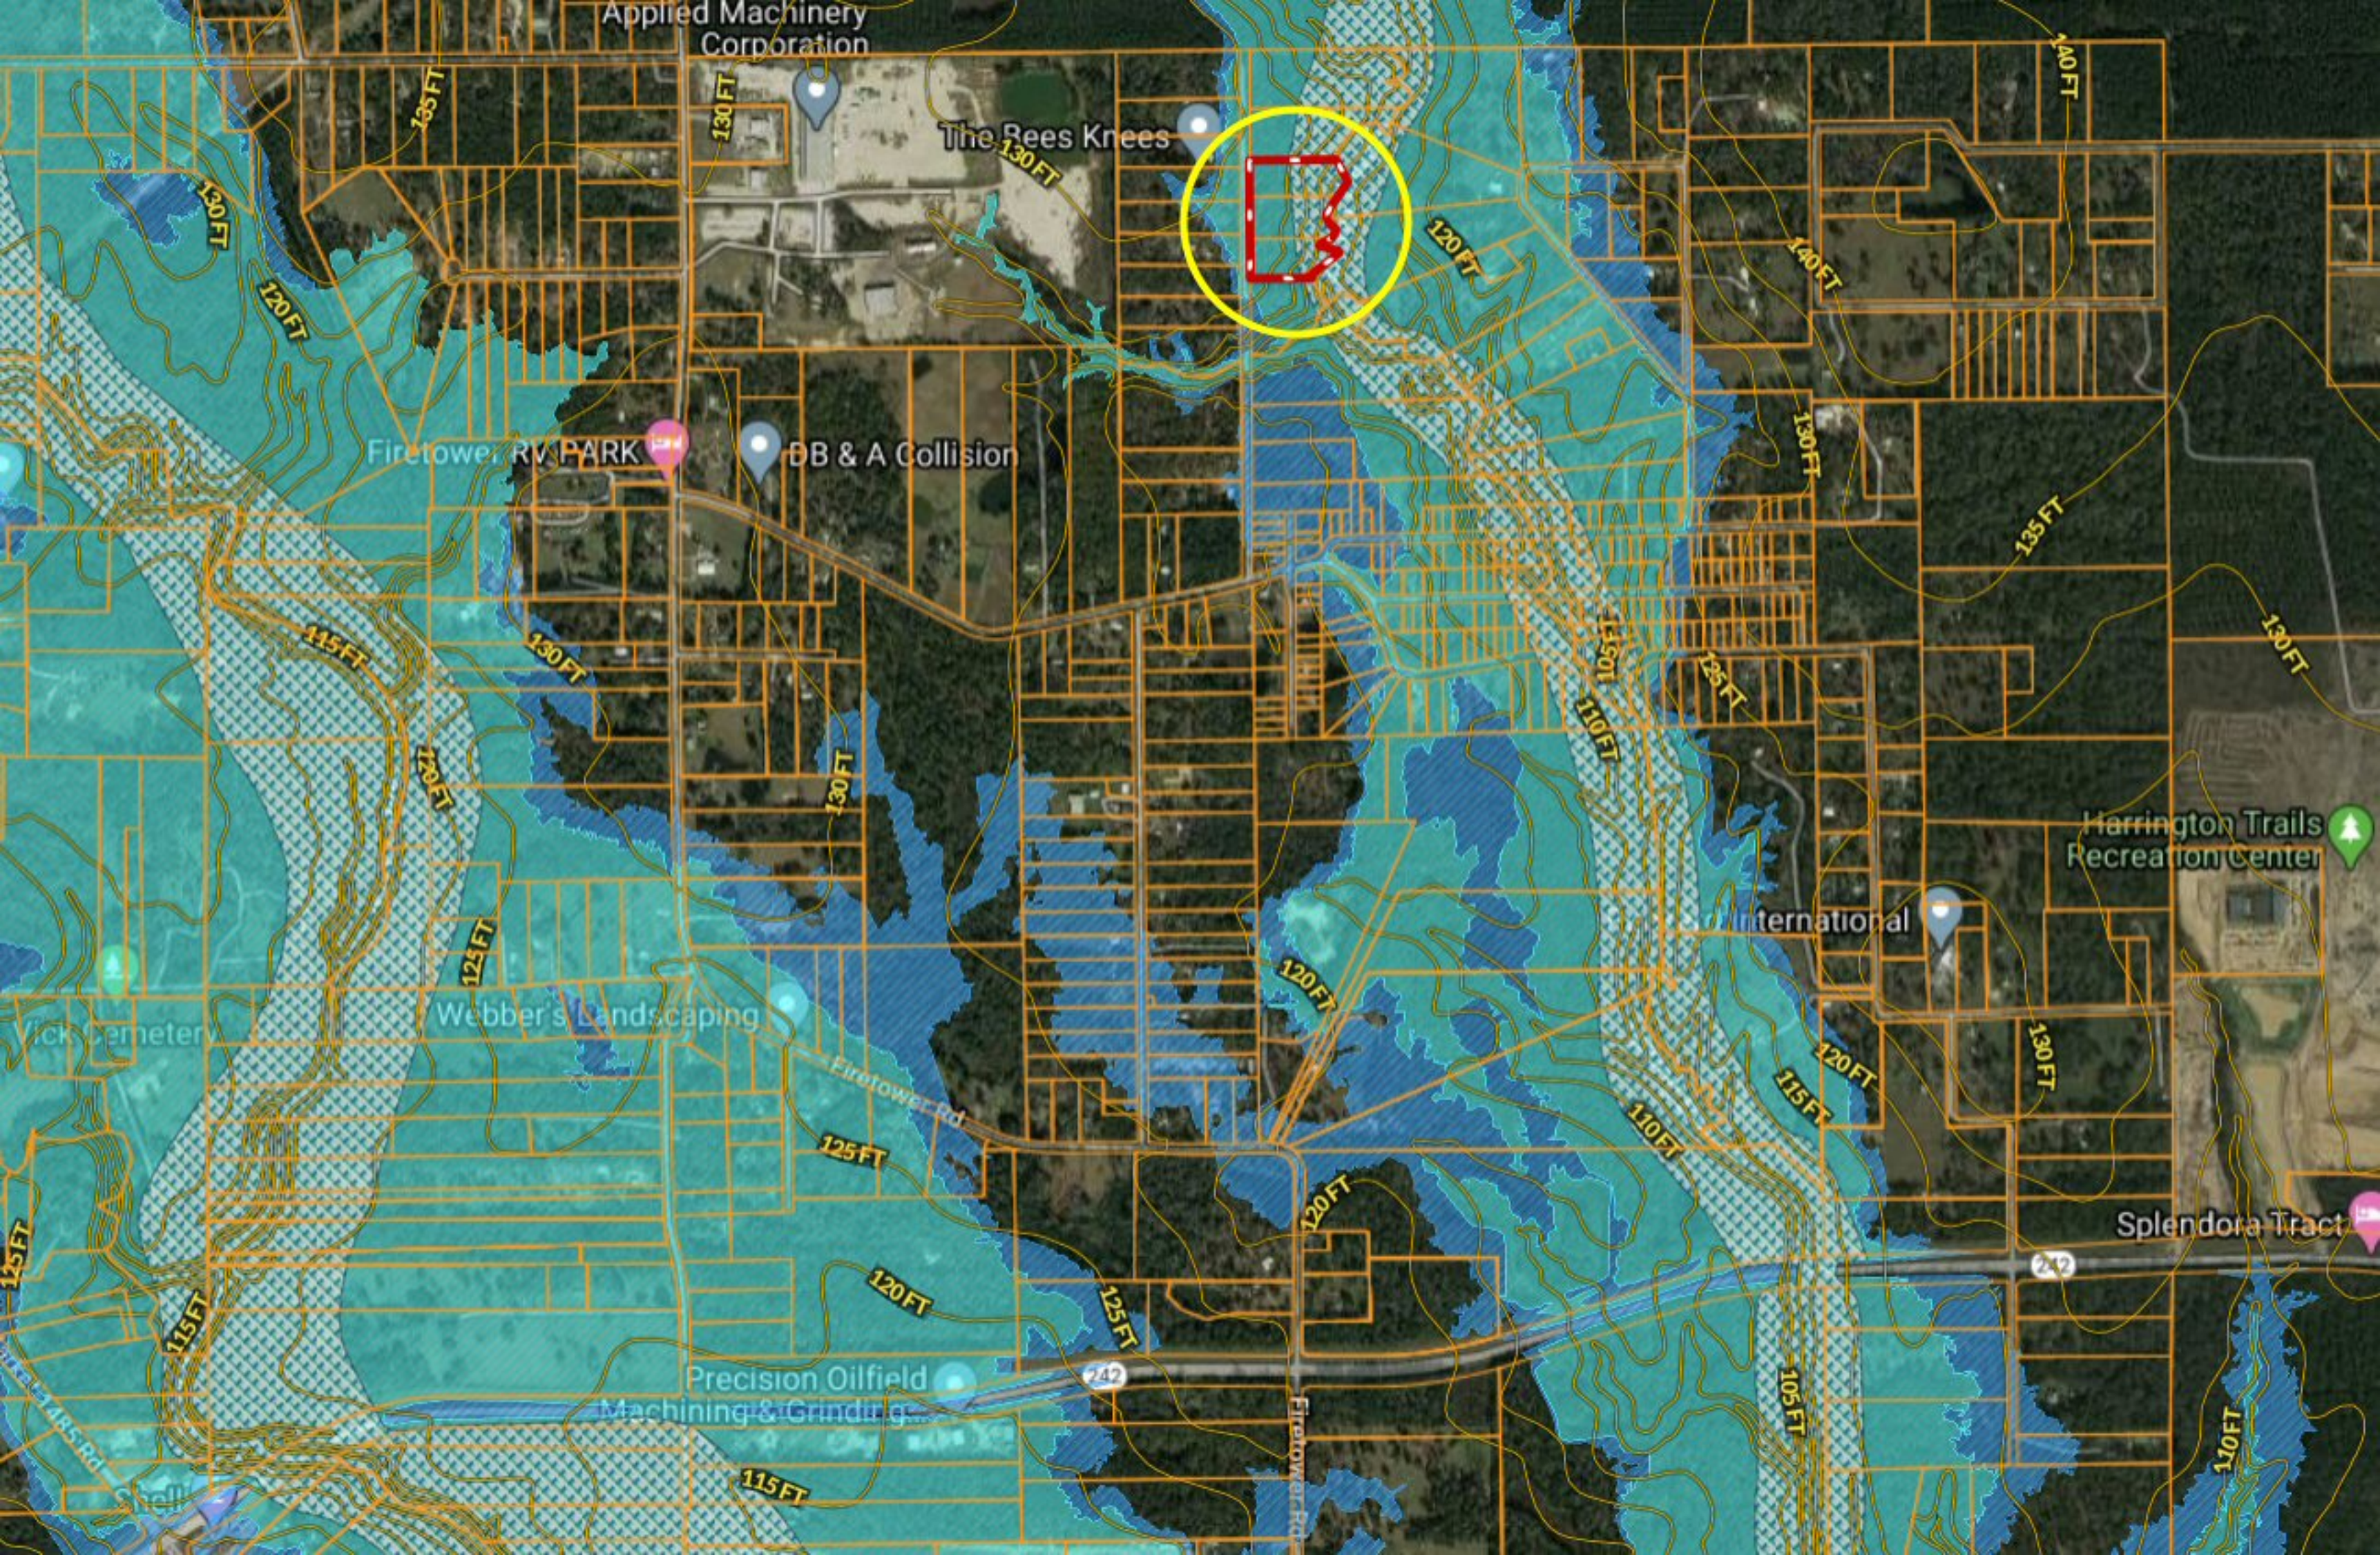

*** NINE ACRES *** Kyle Ln ~ MONTGOMERY County TX

Copyright © and (P) 1988–2010 Microsoft Corporation and/or its suppliers. All rights reserved. <http://www.microsoft.com/mappoint/>
Certain mapping and direction data © 2010 NAVTEQ. All rights reserved. The Data for areas of Canada includes information taken with permission from Canadian authorities, including: © Her Majesty the Queen in Right of Canada, © Queen's Printer for Ontario. NAVTEQ and NAVTEQ ON BOARD are trademarks of NAVTEQ. © 2010 Tele Atlas North America, Inc. All rights reserved. Tele Atlas and Tele Atlas North America are trademarks of Tele Atlas, Inc. © 2010 by Applied Geographic Systems. All rights reserved.

Applied Machinery Corporation

The Rees Knees

Firetower RV PARK

DB & A Collision

Webber's Landscaping

Precision Oilfield
Machining & Grinding

Harrington Trails
Recreation Center

Splendor Tract

Tower Brook Dr

Firetower RV PARK

Dobyns Dr

Petty Walker Ln

Reba Ln

Reba

Tower Ln

Houston Ln

White Oak Dr

W Lake Rd

White Oak

Kensington Oak

Twin Lakes Cir

Twin Lakes Cir

Walker Dr