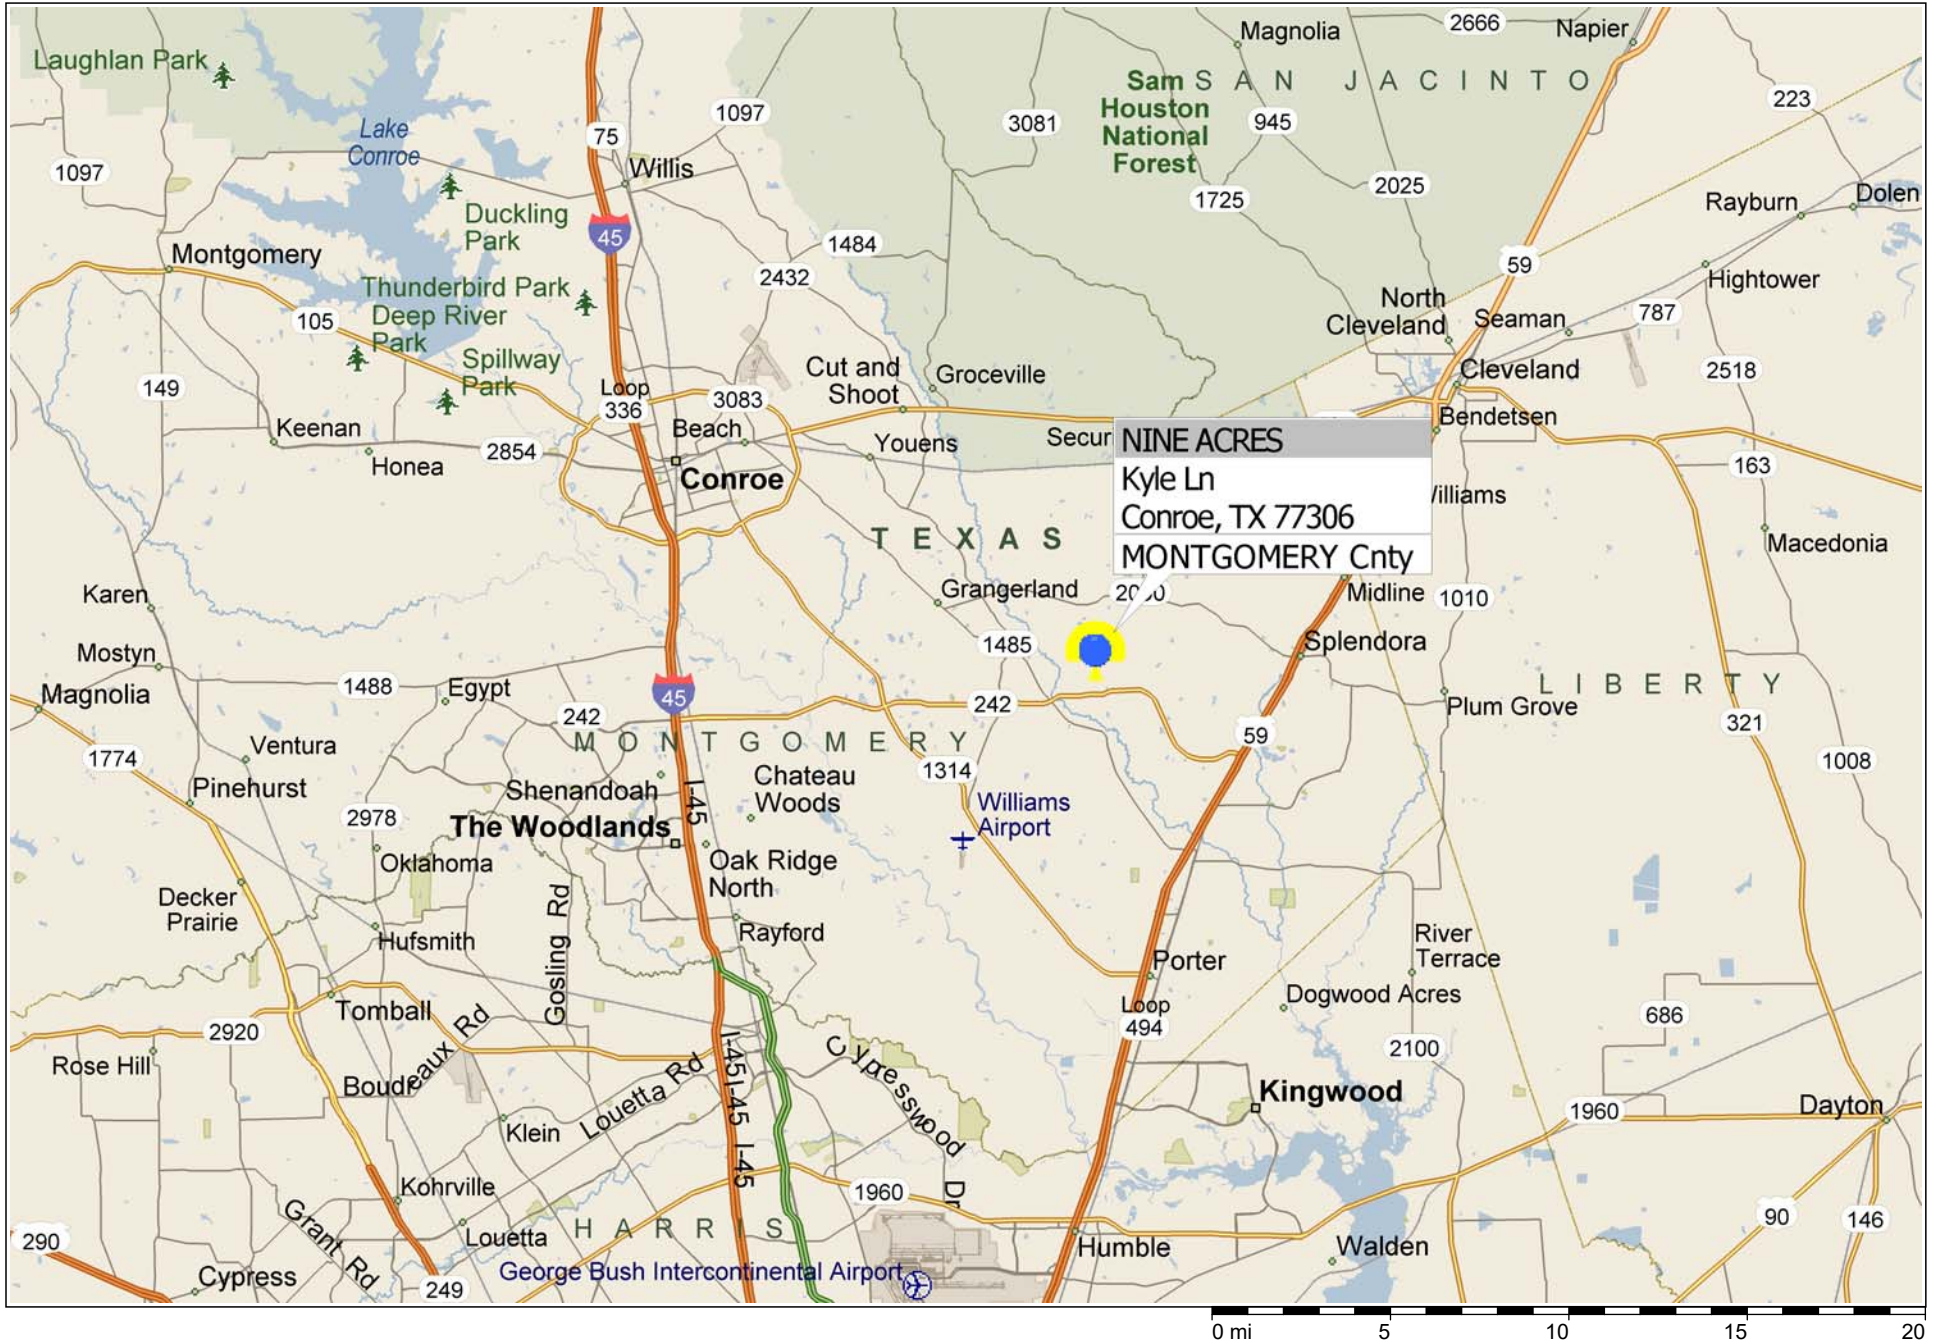

*** NINE ACRES *** Kyle Ln ~ MONTGOMERY County TX

Copyright © and (P) 1988–2010 Microsoft Corporation and/or its suppliers. All rights reserved. <http://www.microsoft.com/mappoint/>
Certain mapping and direction data © 2010 NAVTEQ. All rights reserved. The Data for areas of Canada includes information taken with permission from Canadian authorities, including: © Her Majesty the Queen in Right of Canada, © Queen's Printer for Ontario. NAVTEQ and NAVTEQ ON BOARD are trademarks of NAVTEQ. © 2010 Tele Atlas North America, Inc. All rights reserved. Tele Atlas and Tele Atlas North America are trademarks of Tele Atlas, Inc. © 2010 by Applied Geographic Systems. All rights reserved.

Tower Brook Dr

Firetower RV PARK

Dobyns Dr

Petty Walker Ln

Reba Ln

Reba

Tower Ln

Houston Ln

White Oak Dr

W Lake Rd

White Oak

Kensington Oak

Twin Lakes Cir

Twin Lakes Cir

Walker Dr