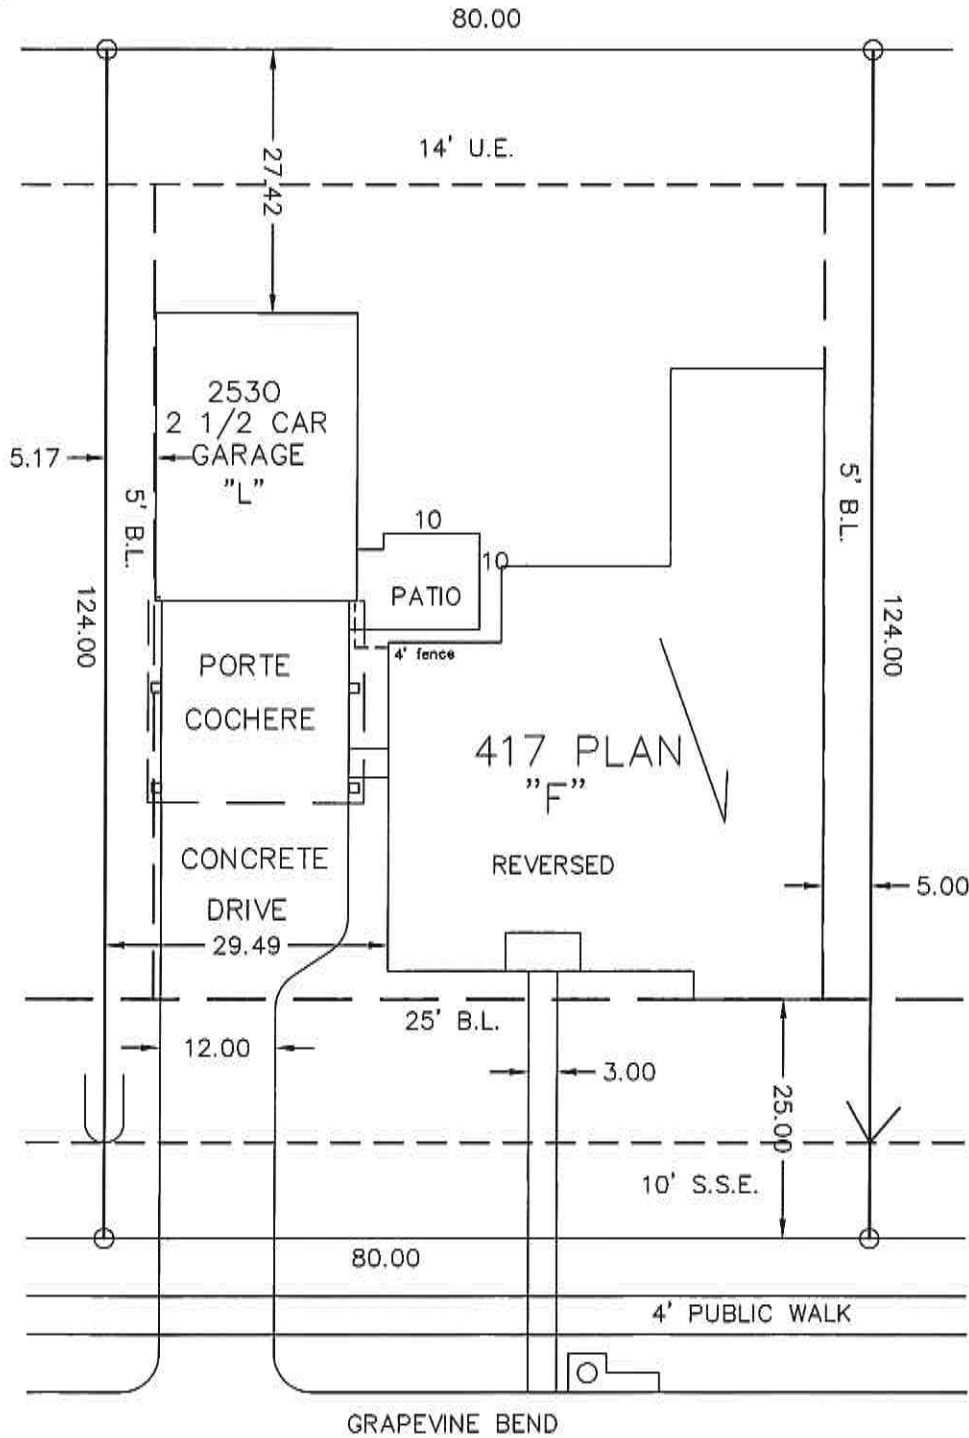

# HOMES

207 E. EDGEWOOD  
FRIENDSWOOD, TEXAS  
77546

LOT AREA = 9.920 SQ.FT.  
SCALE: 1" = 20'

6730 GRAPEVINE BEND  
LOT 12 BLOCK 2 SECTION 5  
LAKELAND