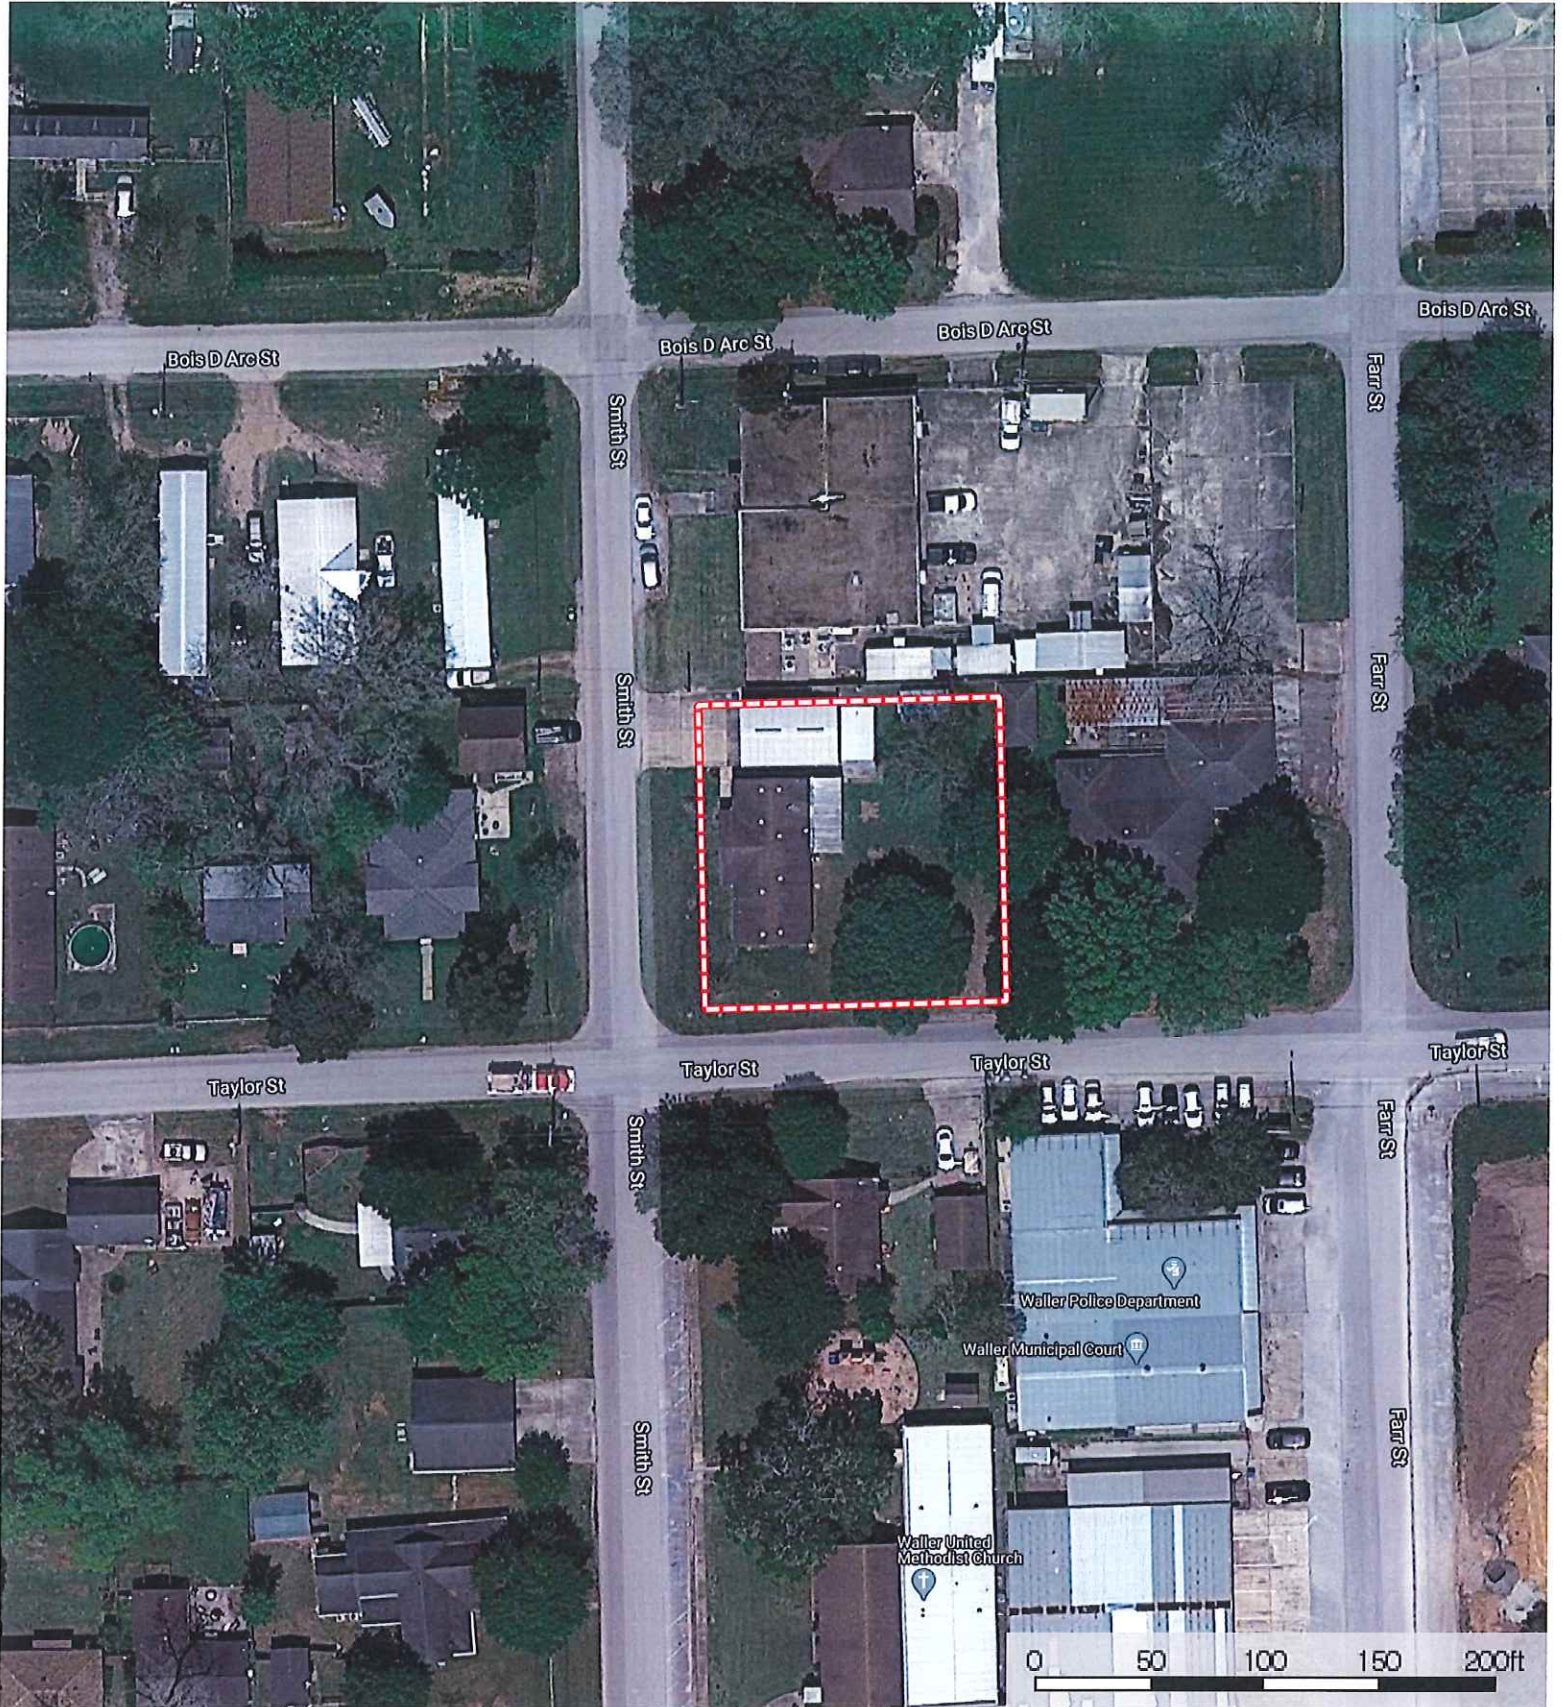

1308 Smith St.  
Waller County, Texas, AC +/-

 Boundary

1308 Smith St.  
Waller County, Texas, AC +/-

 Boundary

1308 Smith St.  
 Waller County, Texas, AC +/-

- ▭ Boundary
- ▭ 100 Year Floodplain
- ▭ 500 Year Floodplain
- ▭ Floodway
- ▭ Special
- ▭ Unmapped/ Not Included