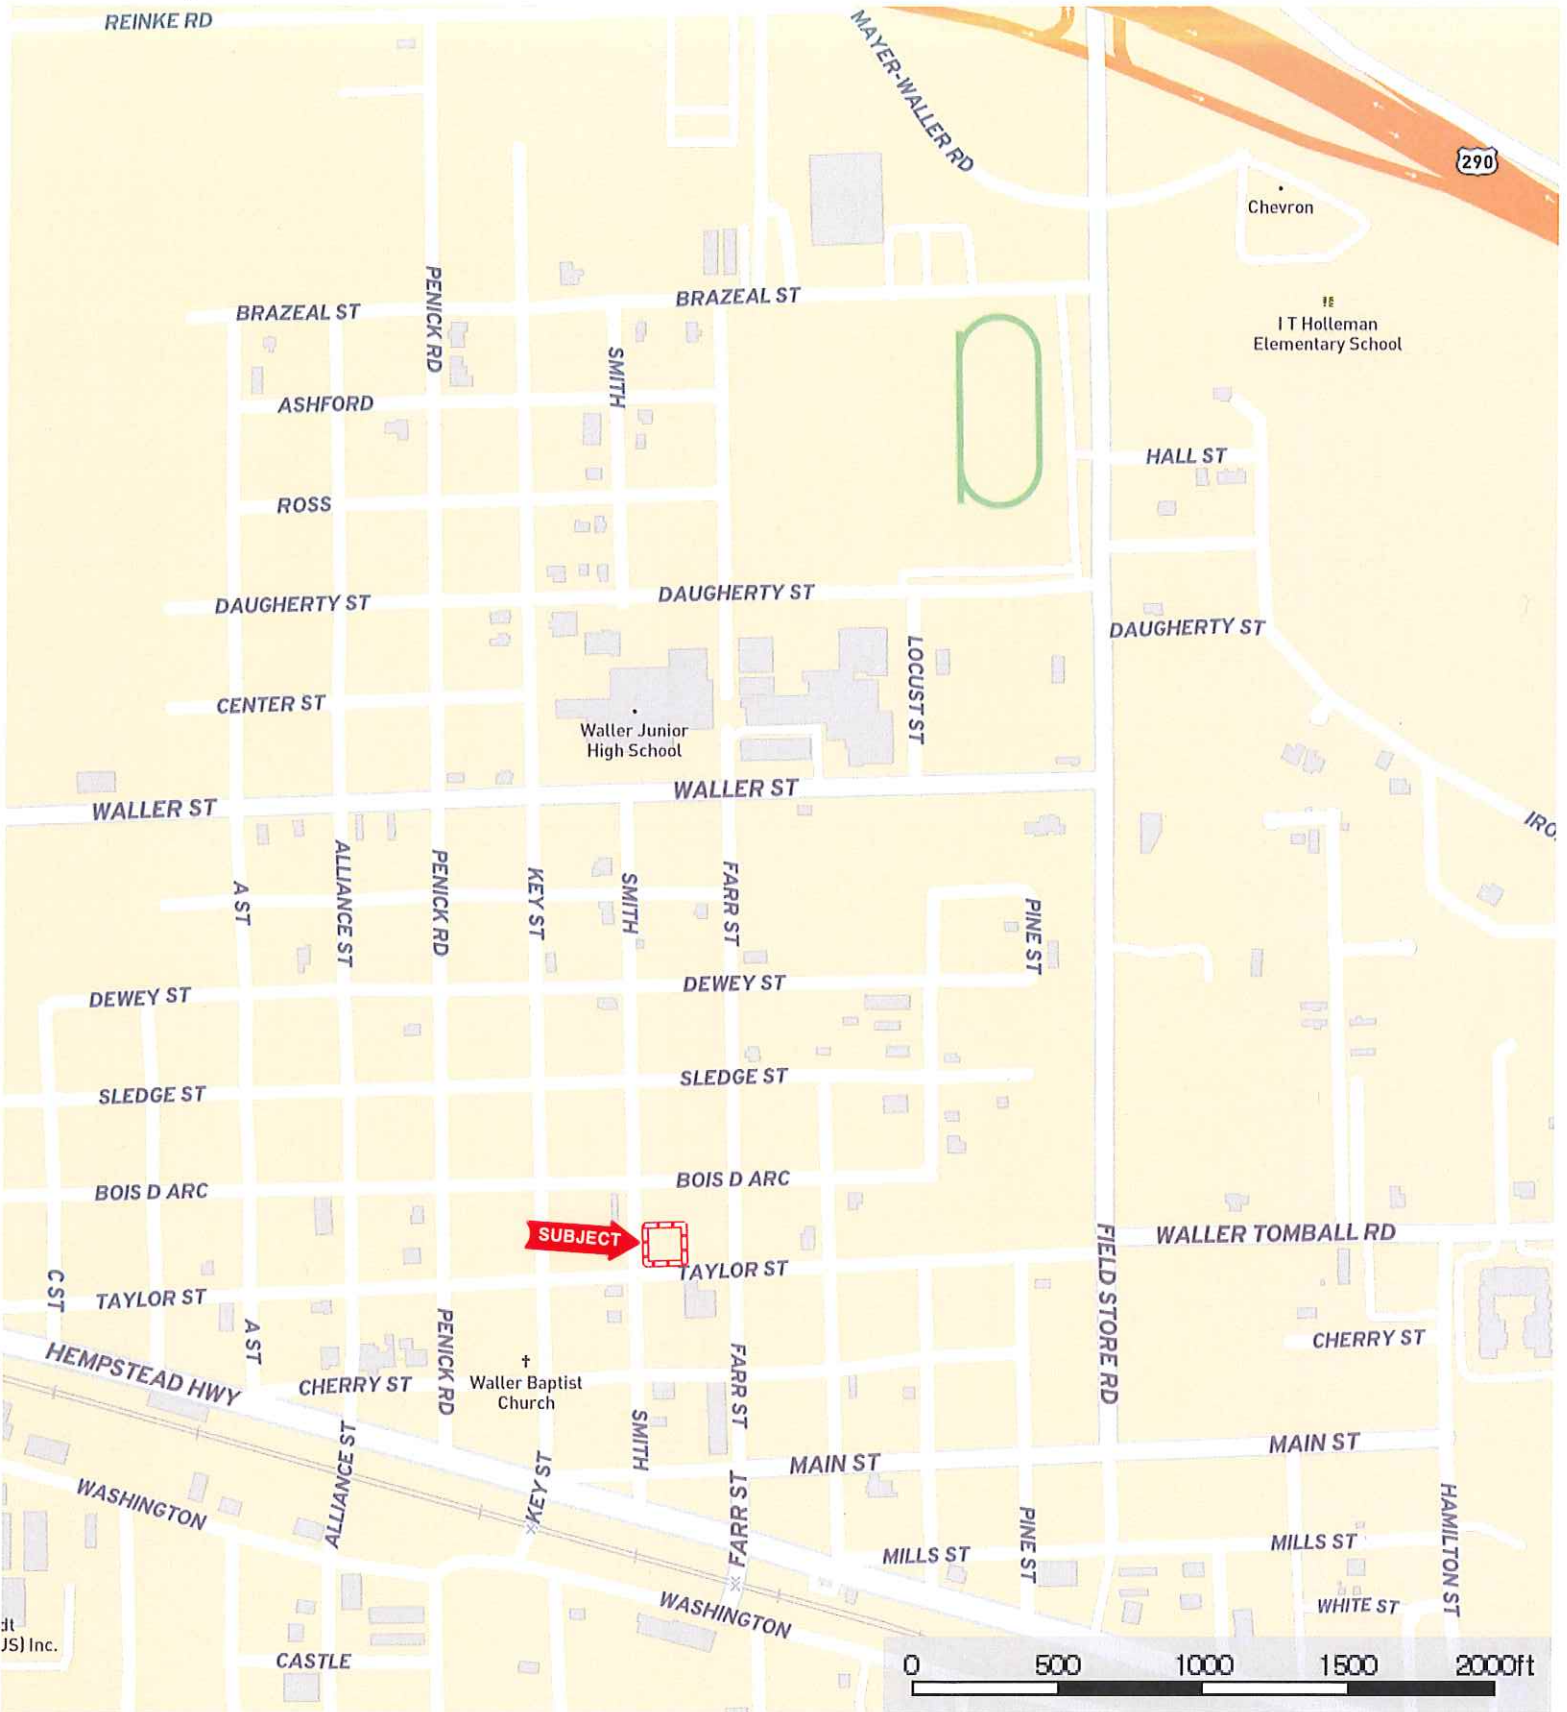

1308 Smith St.  
Waller County, Texas, AC +/-

 Boundary

1308 Smith St.  
Waller County, Texas, AC +/-

 Boundary

1308 Smith St.  
 Waller County, Texas, AC +/-

- ▭ Boundary
- ▭ 100 Year Floodplain
- ▭ 500 Year Floodplain
- ▭ Floodway
- ▭ Special
- ▭ Unmapped/ Not Included