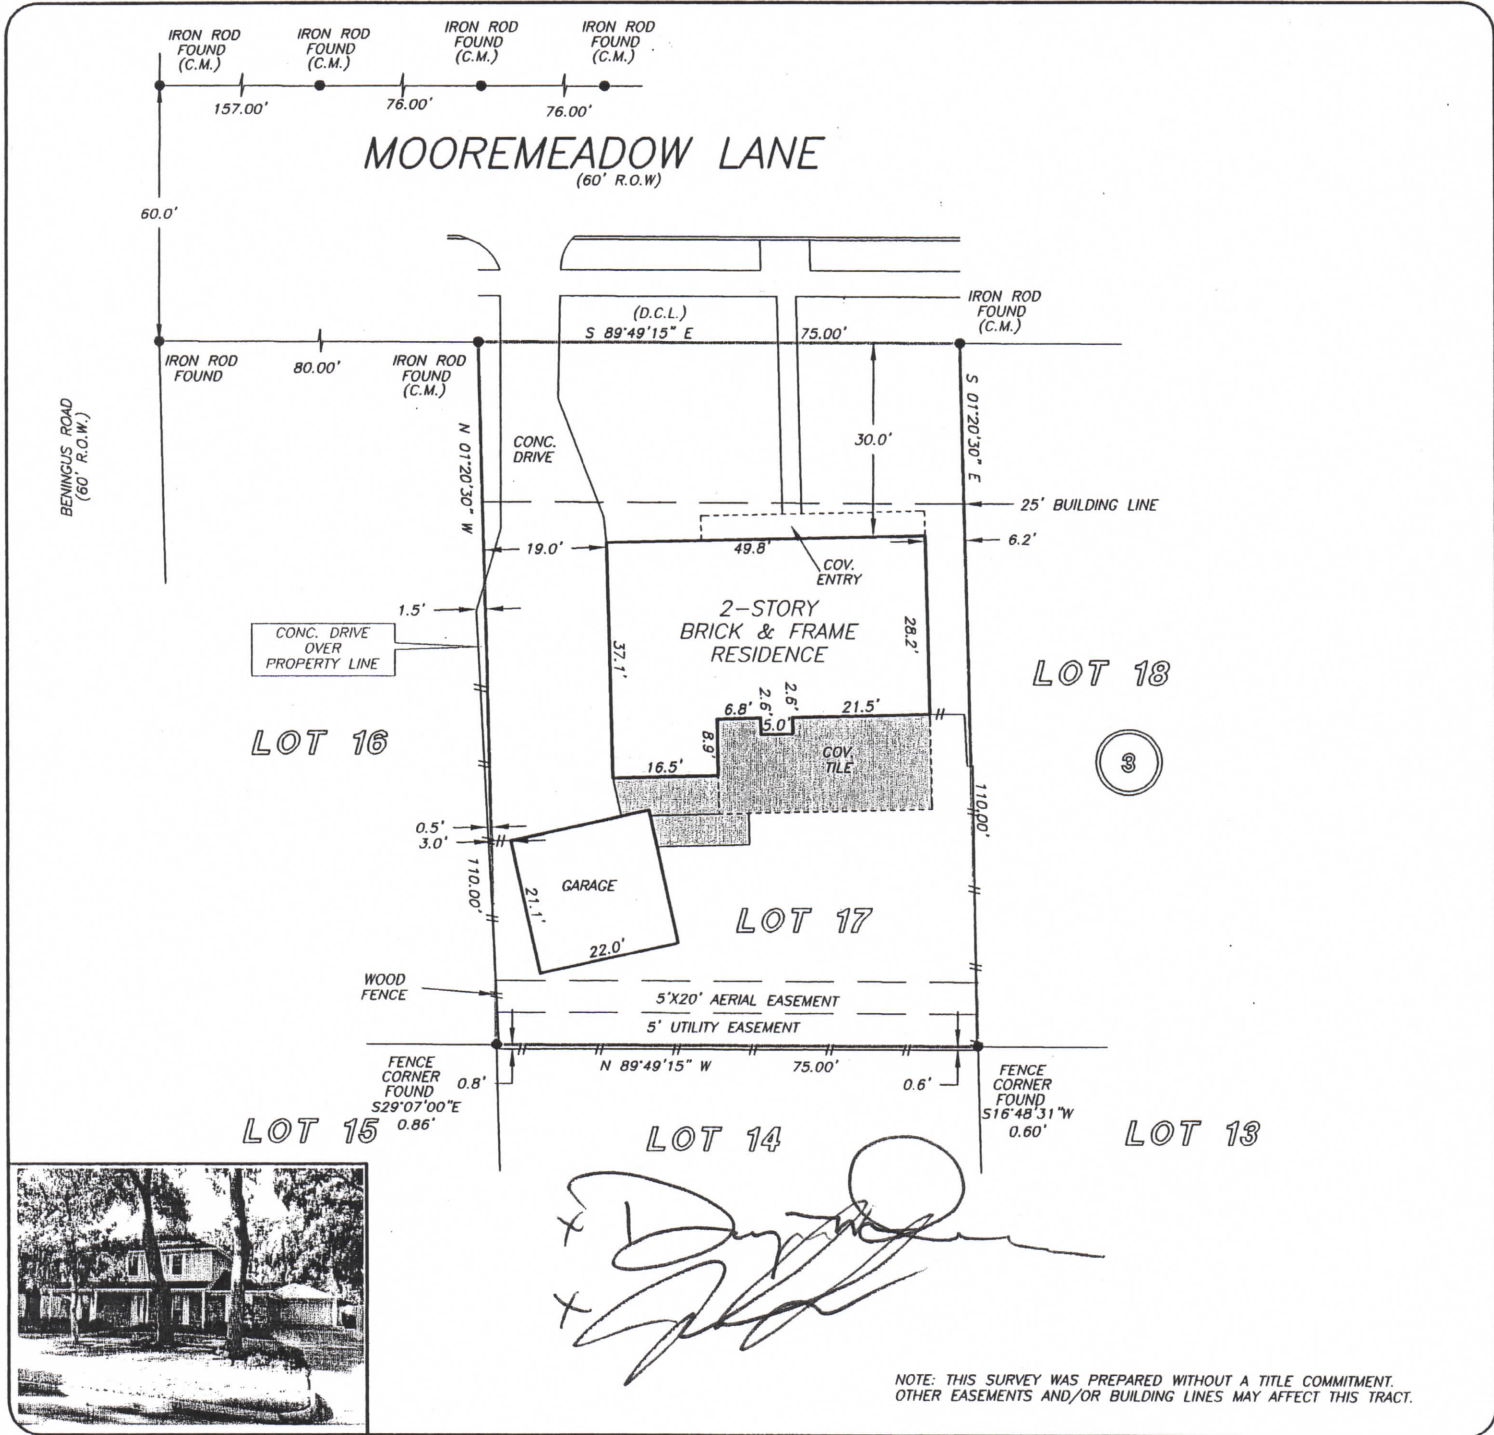

ADDRESS: 12463 MOOREMEADOW LANE
 HOUSTON, TEXAS 77024
 ORDERED BY: HELEN VO

LOT 17, BLOCK 3 MEMORIAL MEADOWS SUBDIVISION

ACCORDING TO THE MAP OR PLAT THEREOF RECORDED
 IN VOLUME 85, PAGE 64 OF THE MAP RECORDS
 OF HARRIS COUNTY, TEXAS

NOTE: THIS SURVEY WAS PREPARED WITHOUT A TITLE COMMITMENT.
 OTHER EASEMENTS AND/OR BUILDING LINES MAY AFFECT THIS TRACT.

THIS PROPERTY DOES NOT LIE WITHIN THE
 100 YEAR FLOOD PLAIN AS PER FIRM
 PANEL NO. 48201C 0645 L
 MAP REVISION: 06/18/07
 ZONE X
 BASED ONLY ON VISUAL EXAMINATION OF MAPS