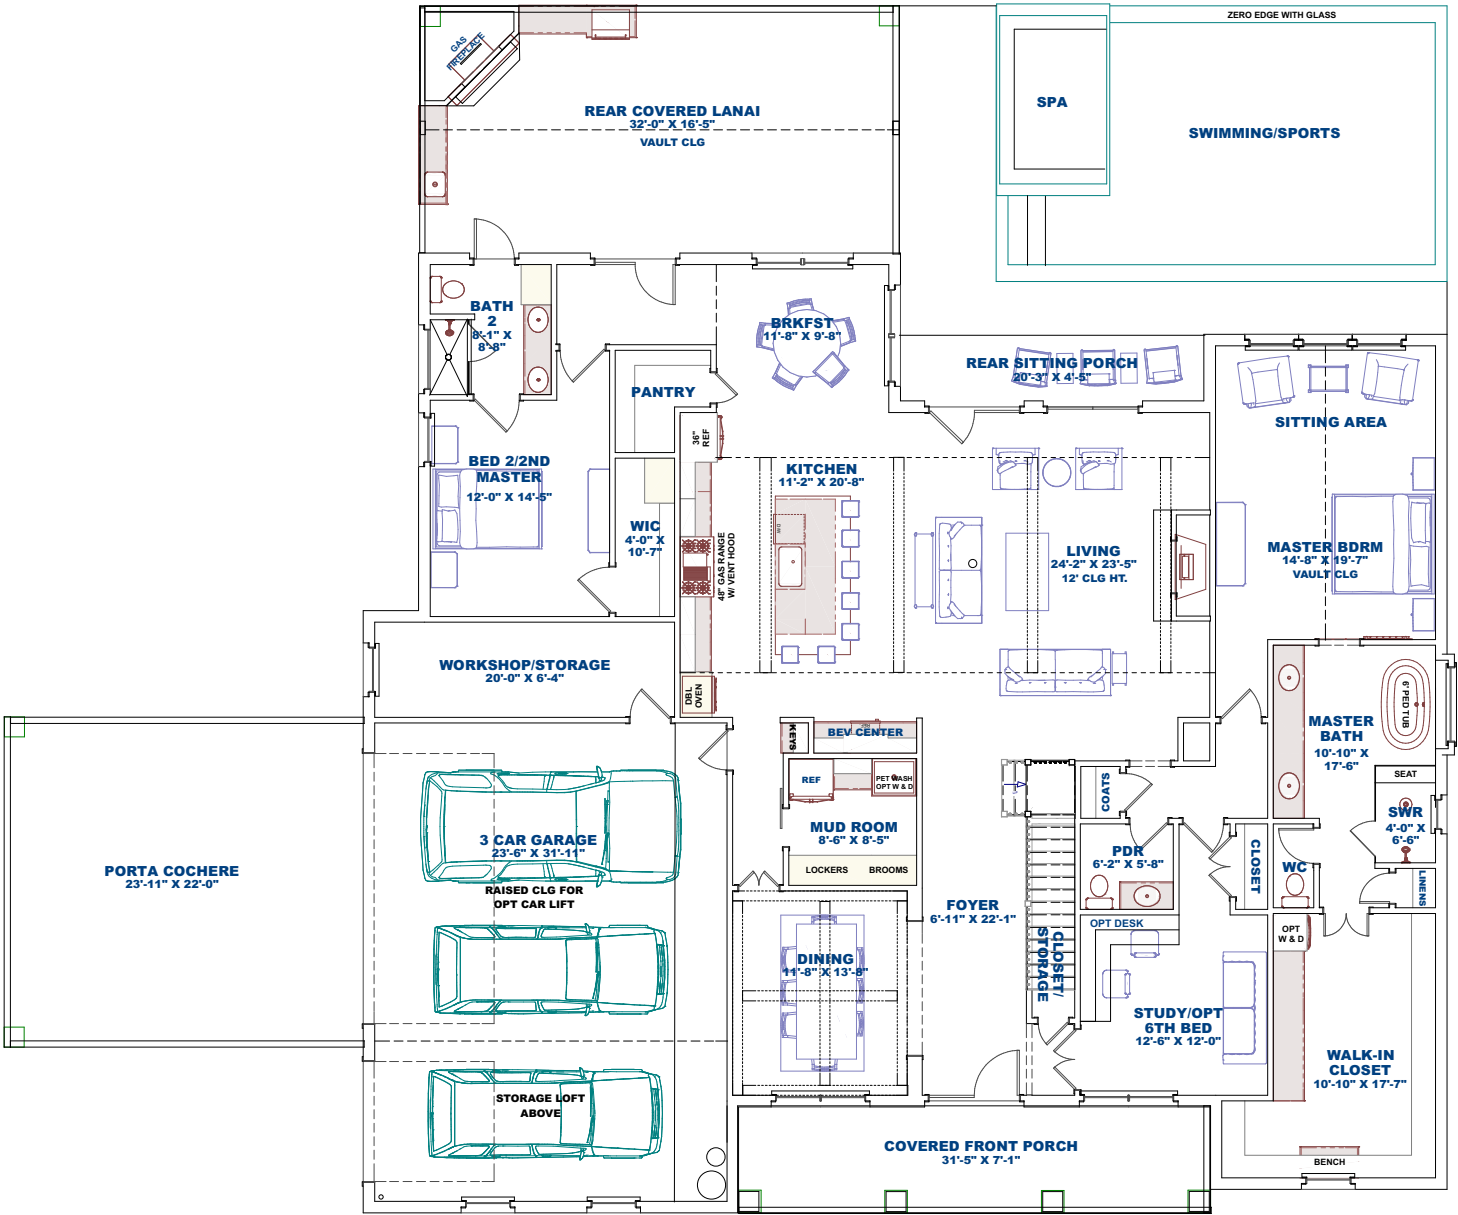

OPTIONAL
SWIMMING POOL &
SPA

8603 LOFTY PINES

1ST FLOOR PLAN
LIVING AREA 2960 SF
TOTAL LIVING SPACE 4670 SF