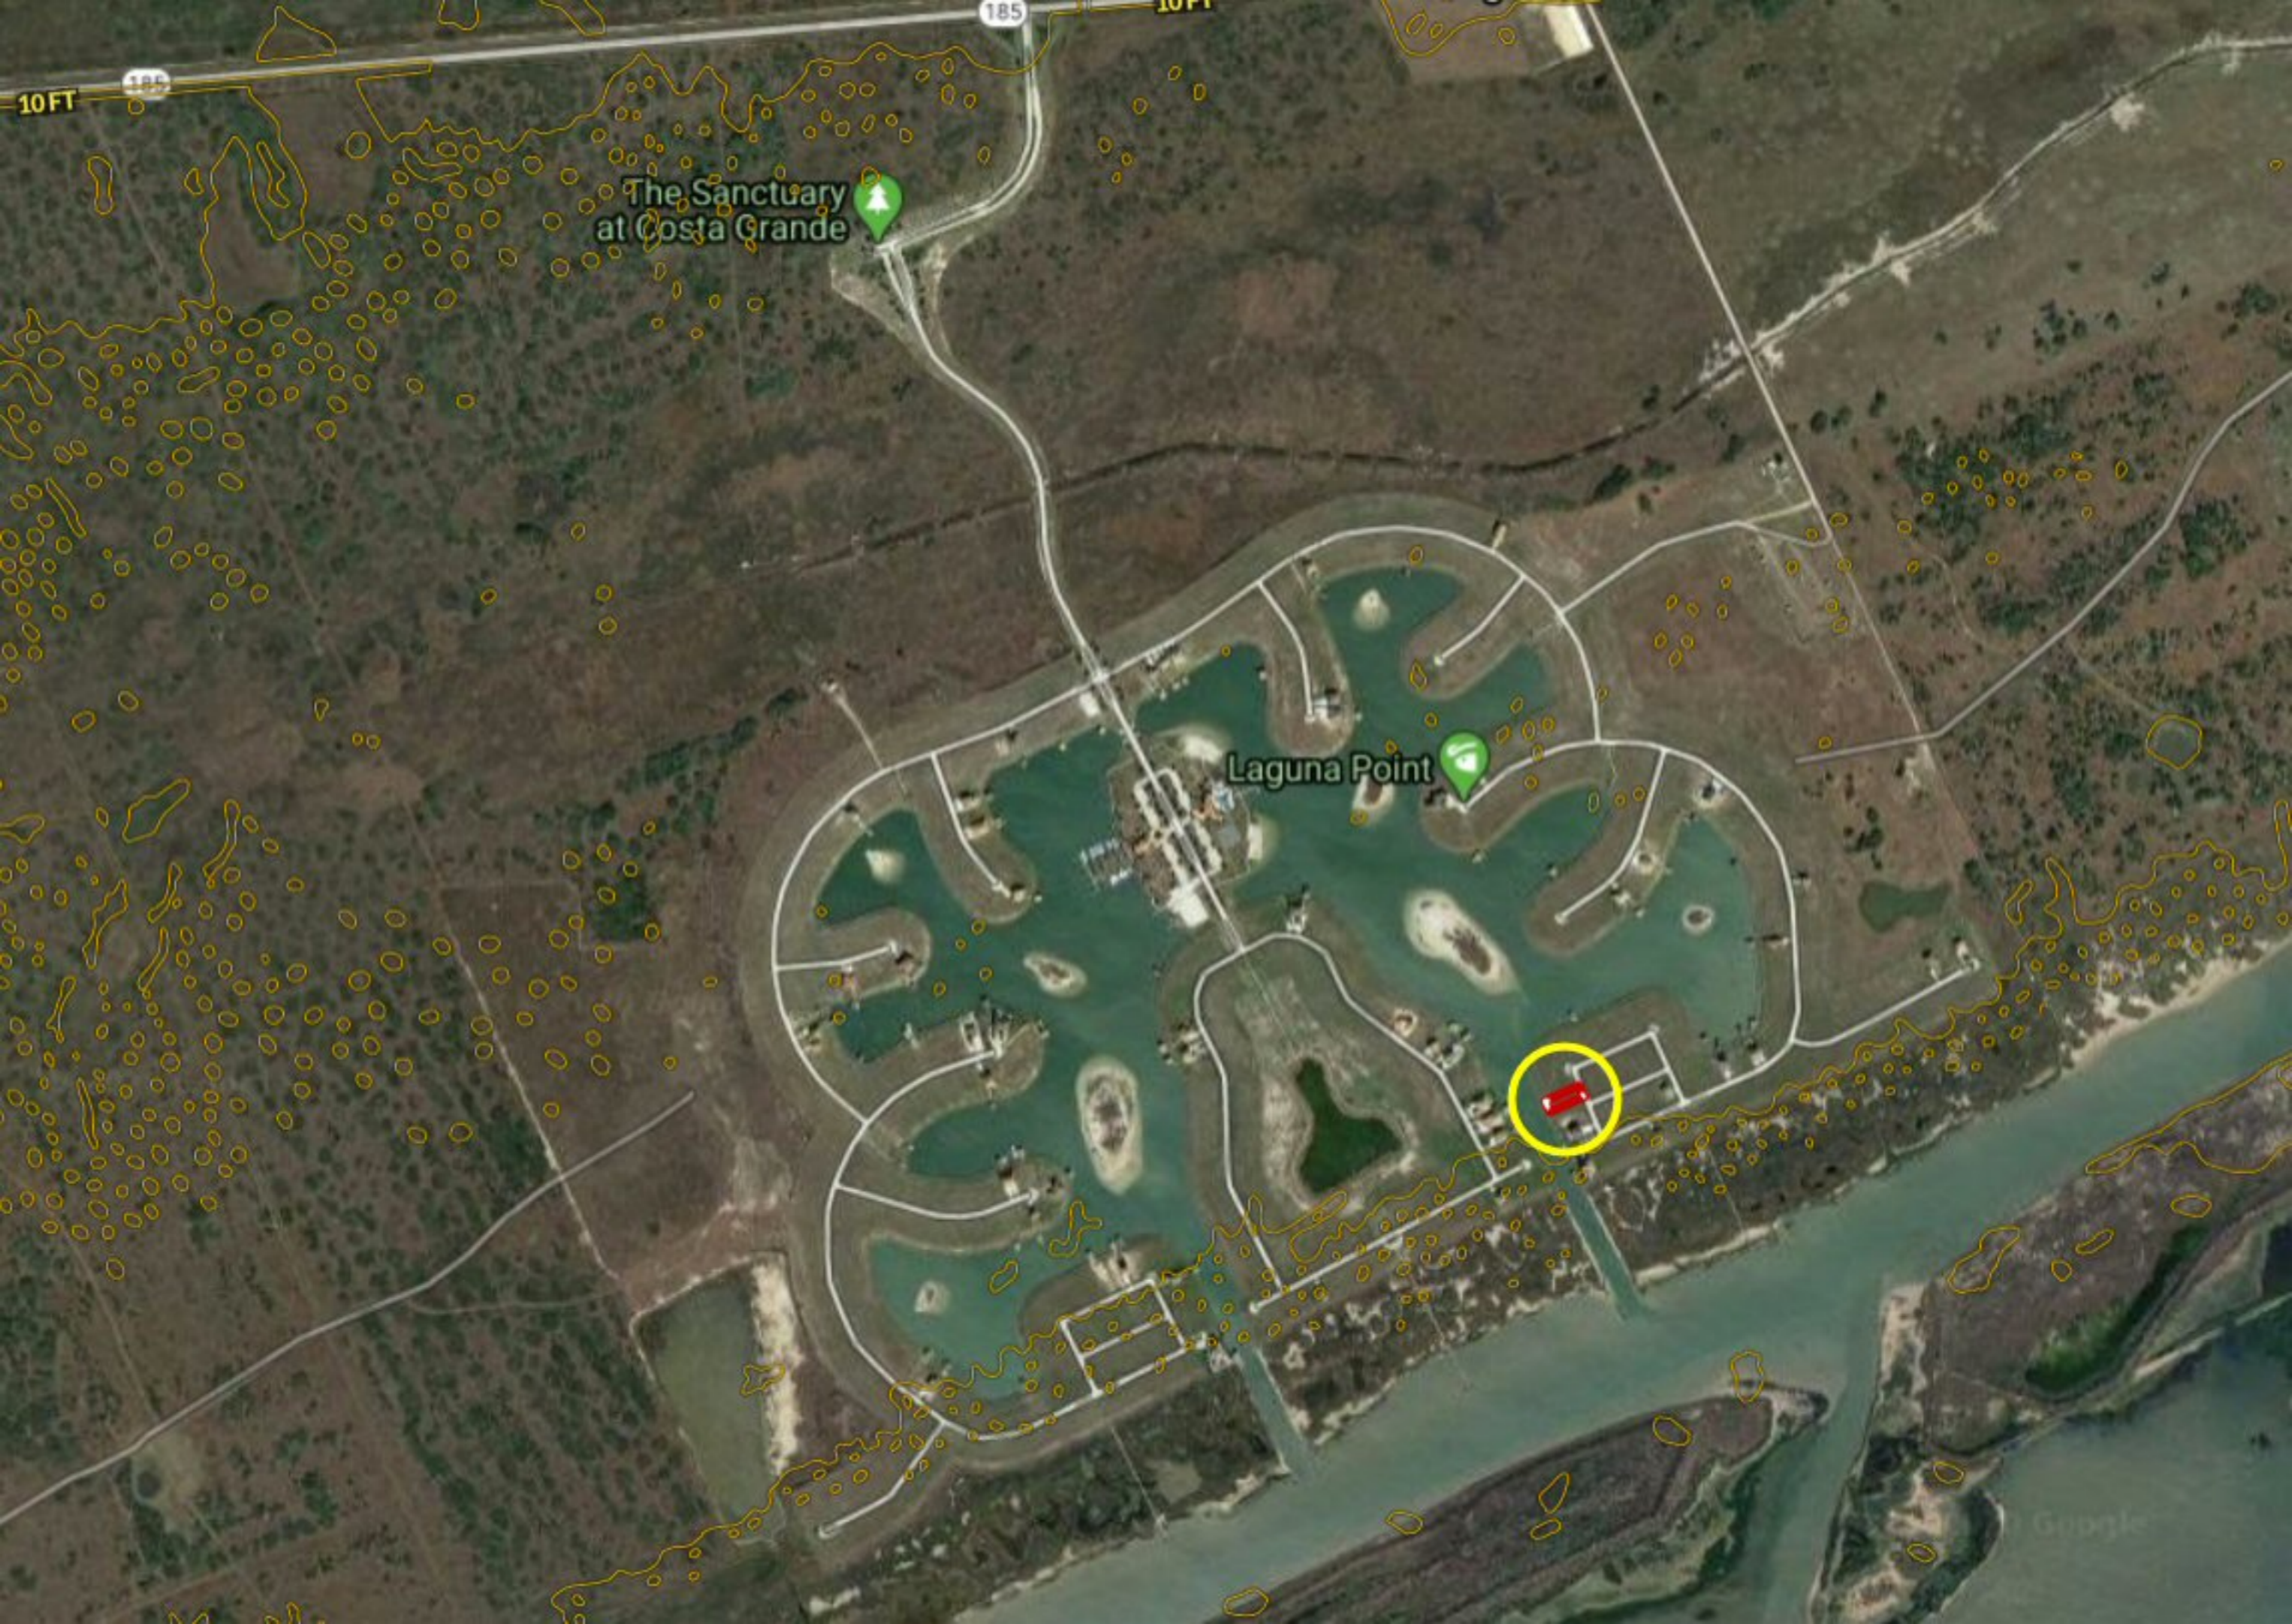

*** WATERFRONT *** 150 Chateau Way ~ The Sanctuary

Copyright © and (P) 1988–2010 Microsoft Corporation and/or its suppliers. All rights reserved. <http://www.microsoft.com/mappoint/>
Certain mapping and direction data © 2010 NAVTEQ. All rights reserved. The Data for areas of Canada includes information taken with permission from Canadian authorities, including: © Her Majesty the Queen in Right of Canada, © Queen's Printer for Ontario. NAVTEQ and NAVTEQ ON BOARD are trademarks of NAVTEQ. © 2010 Tele Atlas North America, Inc. All rights reserved. Tele Atlas and Tele Atlas North America are trademarks of Tele Atlas, Inc. © 2010 by Applied Geographic Systems. All rights reserved.

The Sanctuary
at Costa Grande

Laguna Point

Get Drunk

Bueno Vista Ct

Coastal Springs

Chateau Way

Rob Mc Blind

5FT

5FT

© 2020 Google

© 2020 Google

Chateau Way

5FT

5FT

5FT