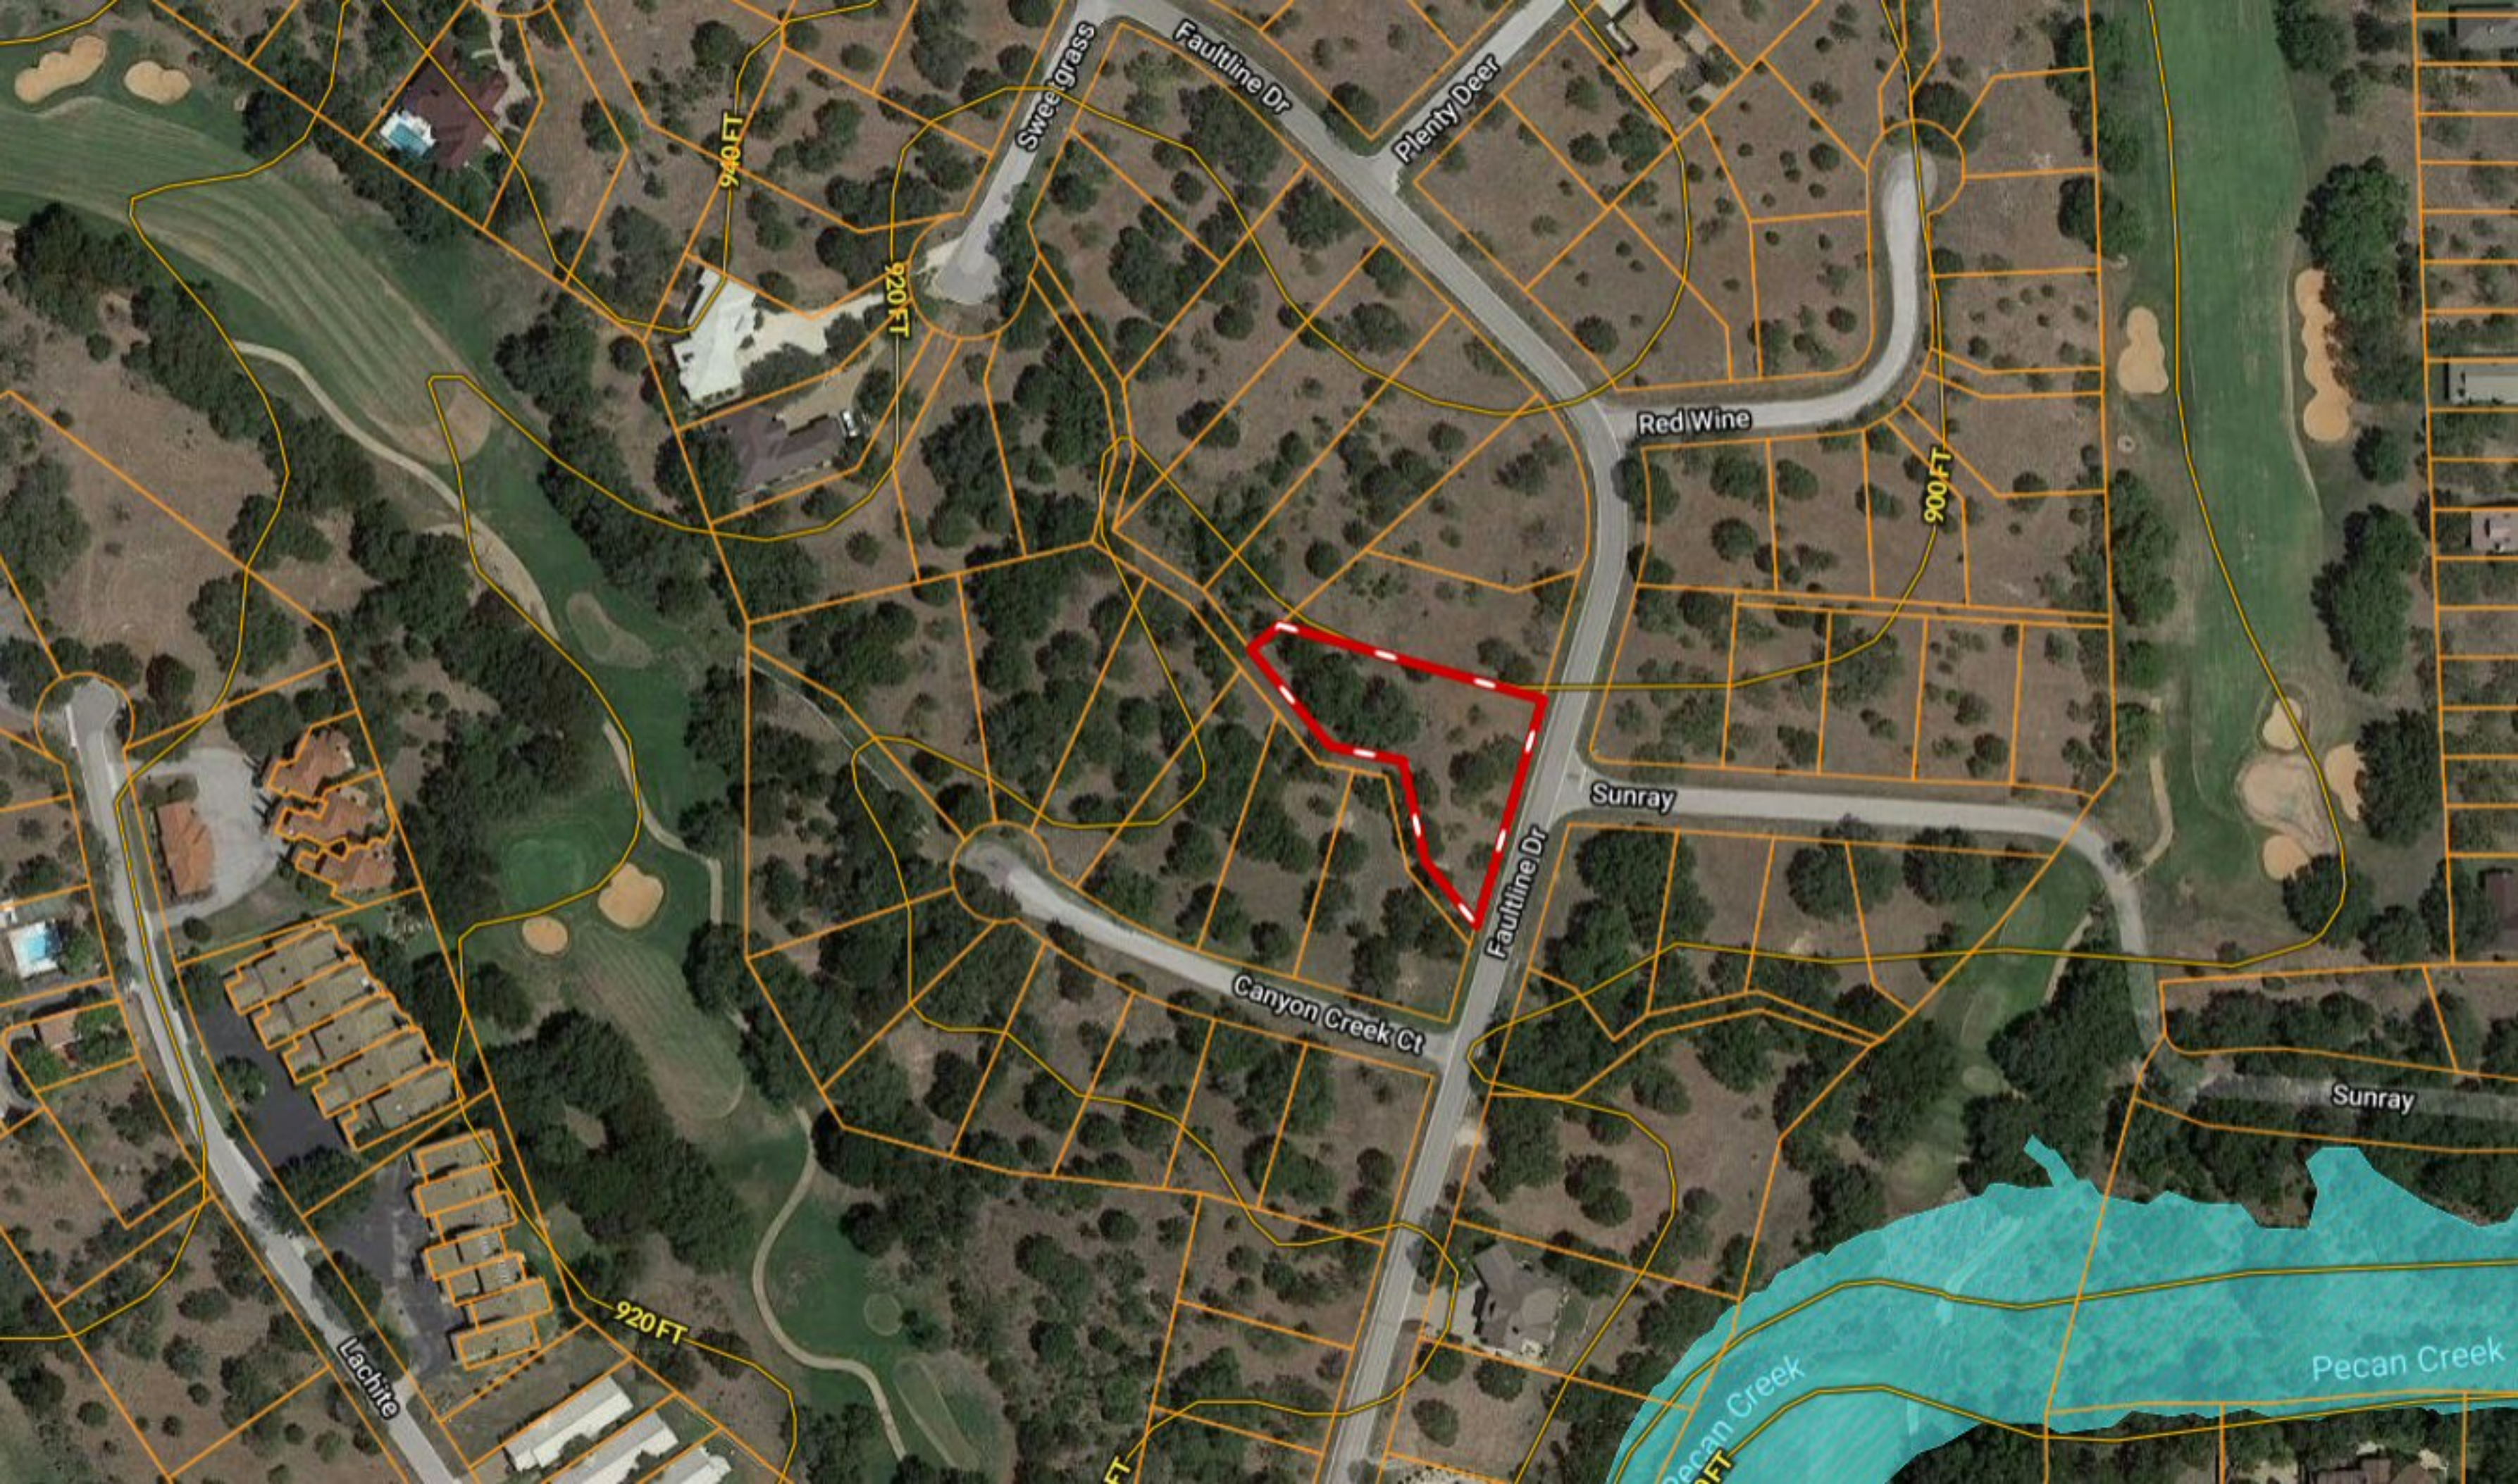

*** 0.55-ac *** Lot W1601-B Fault Line Dr ~ Horseshoe Bay West

Sweetgrass

Faultline Dr

Plenty Deer

Red Wine

900 FT

Sunray

Faultline Dr

Canyon Creek Ct

Sunray

Lachite

920 FT

FT

Pecan Creek

Pecan Creek

940 FT

920 FT

Red Wine

920 FT

920 FT

900 FT

920 FT

Faultline Dr

Sunray

Canyon Creek Ct

88