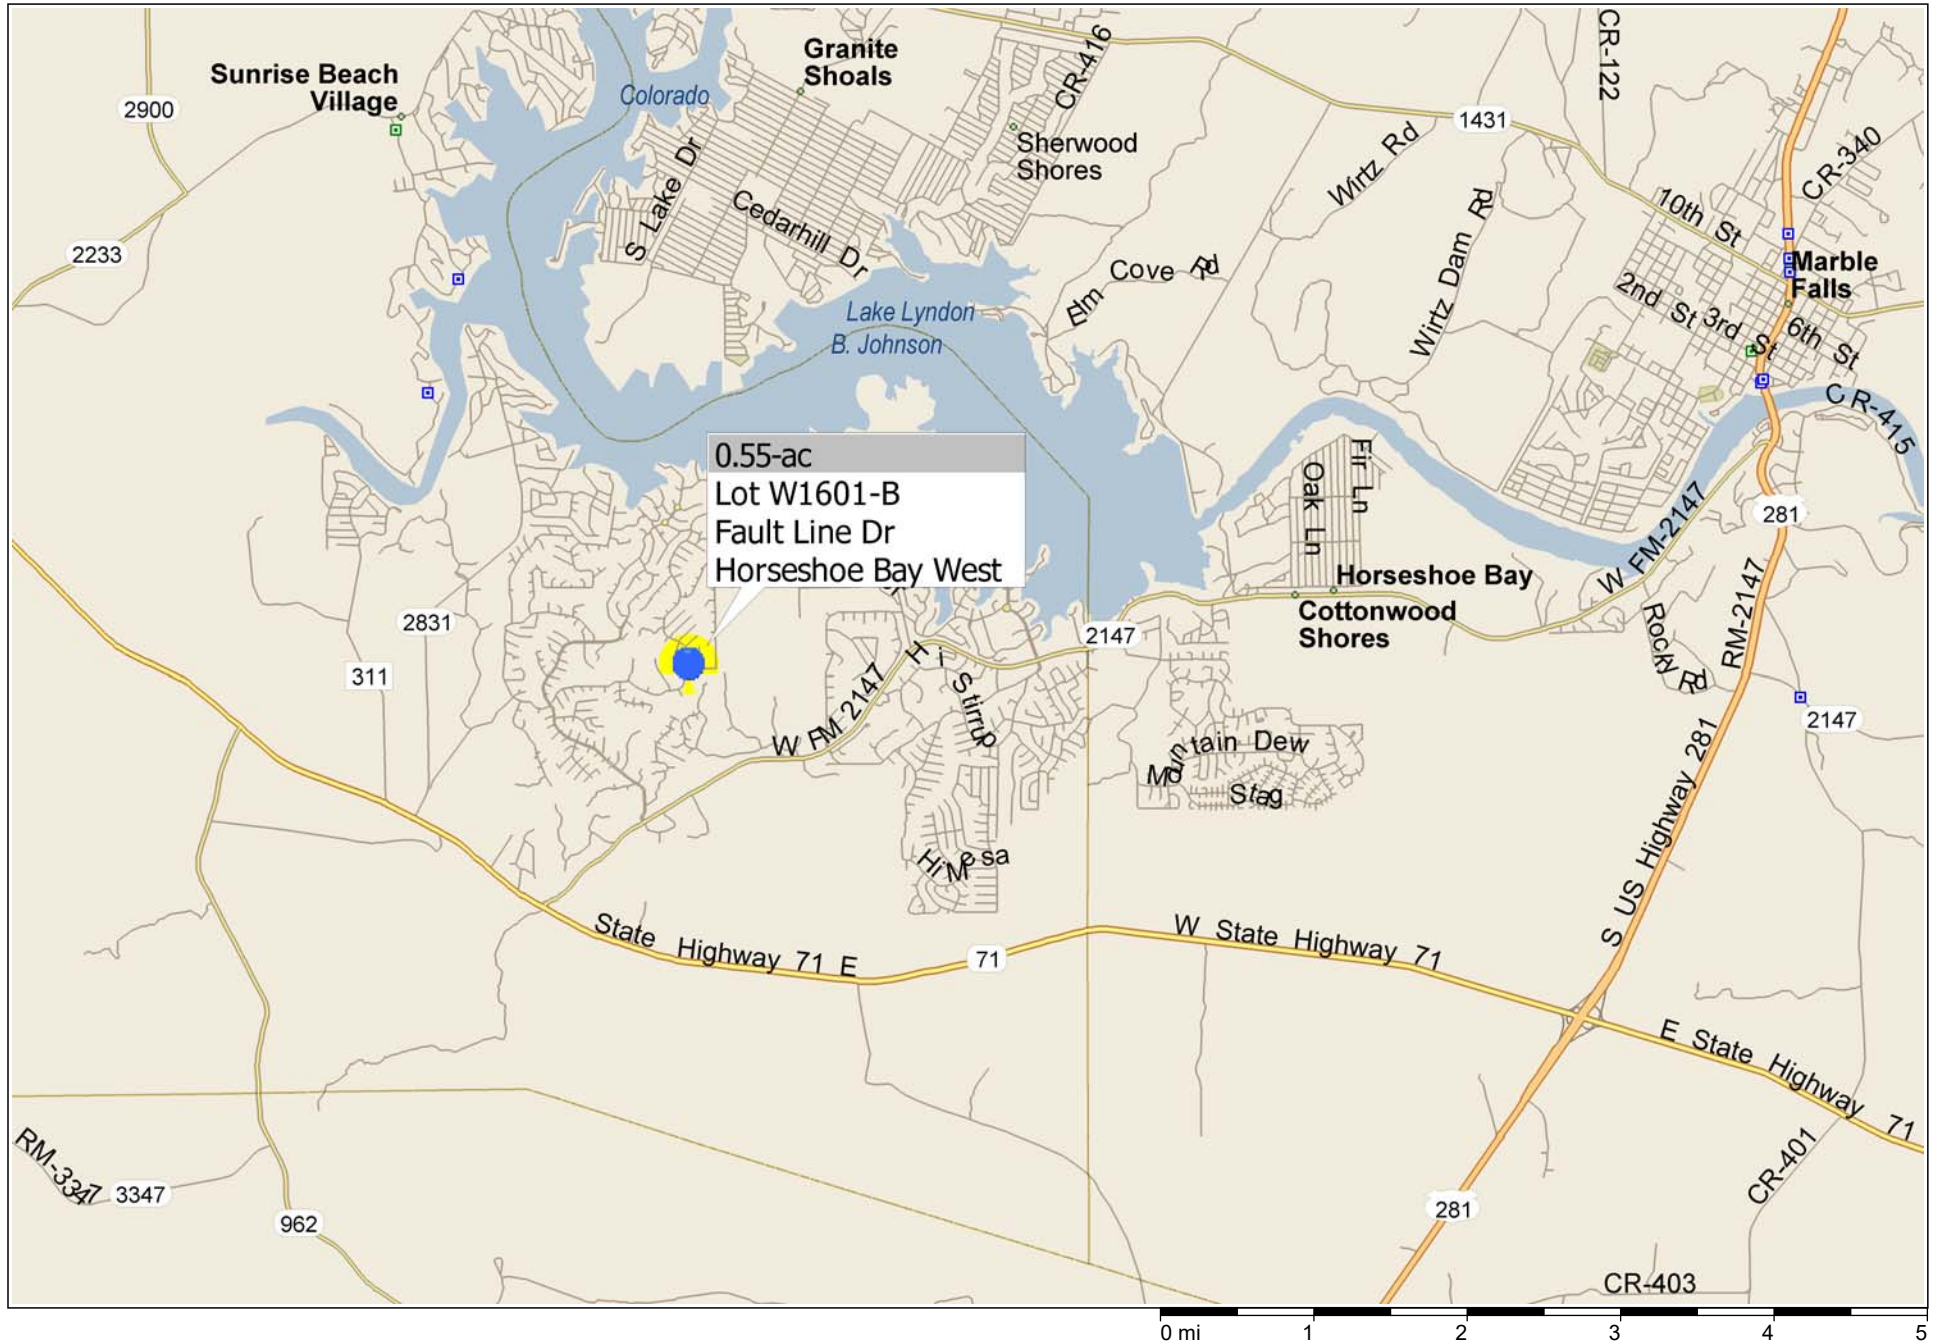

*** 0.55-ac *** Lot W1601-B Fault Line Dr ~ Horseshoe Bay West

Sweetgrass

Faultline Dr

Plenty Deer

Red Wine

900 FT

Sunray

Faultline Dr

Canyon Creek Ct

Sunray

Lachite

920 FT

FT

Pecan Creek

Pecan Creek

940 FT

920 FT

Red Wine

920 FT

920 FT

900 FT

920 FT

Faultline Dr

Sunray

Canyon Creek Ct

88