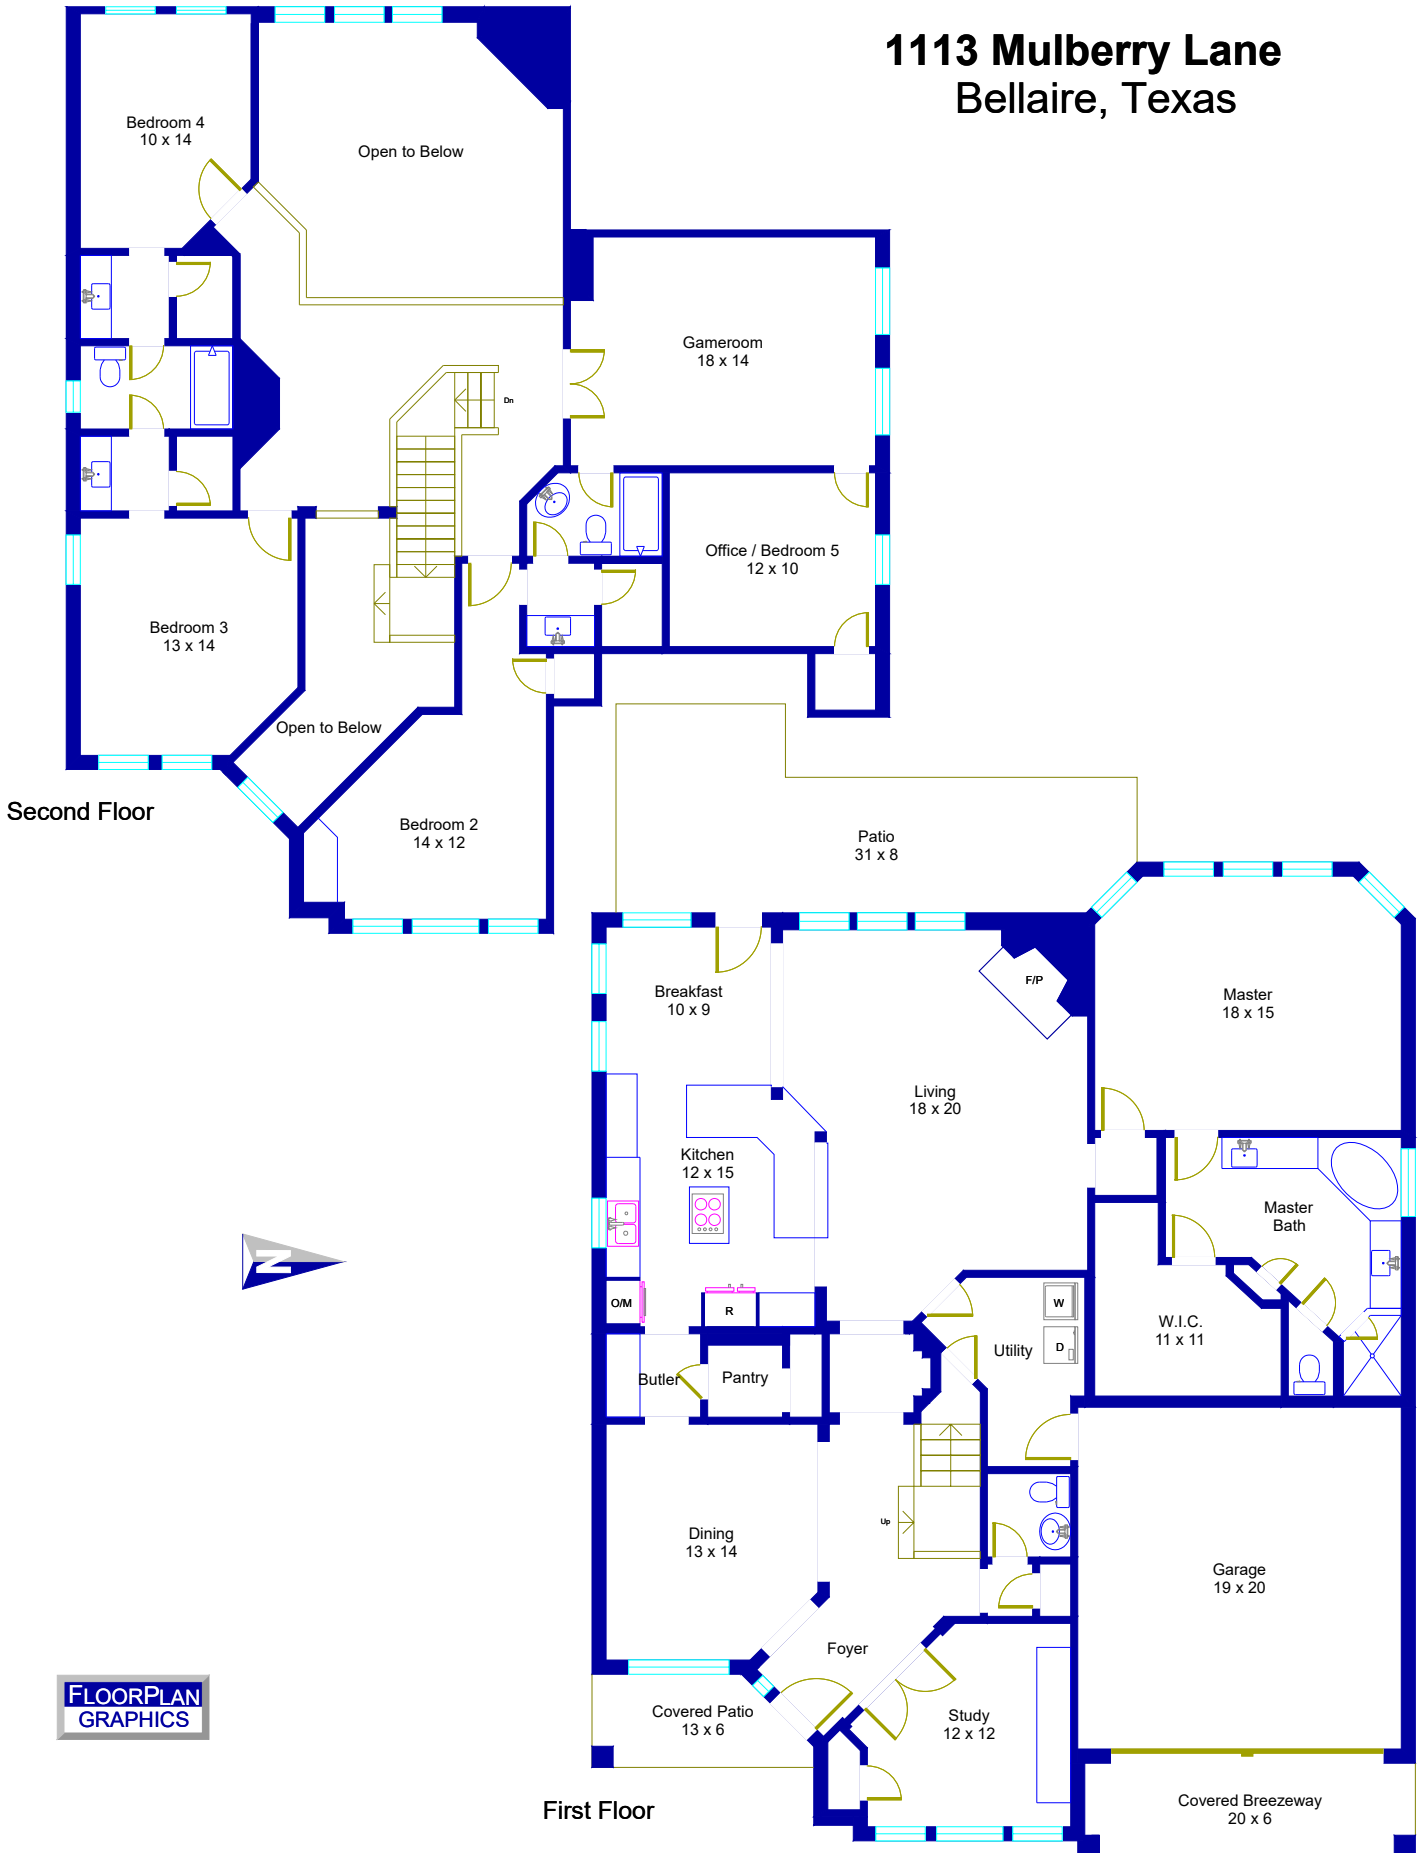

1113 Mulberry Lane Bellaire, Texas

**FLOORPLAN
GRAPHICS**