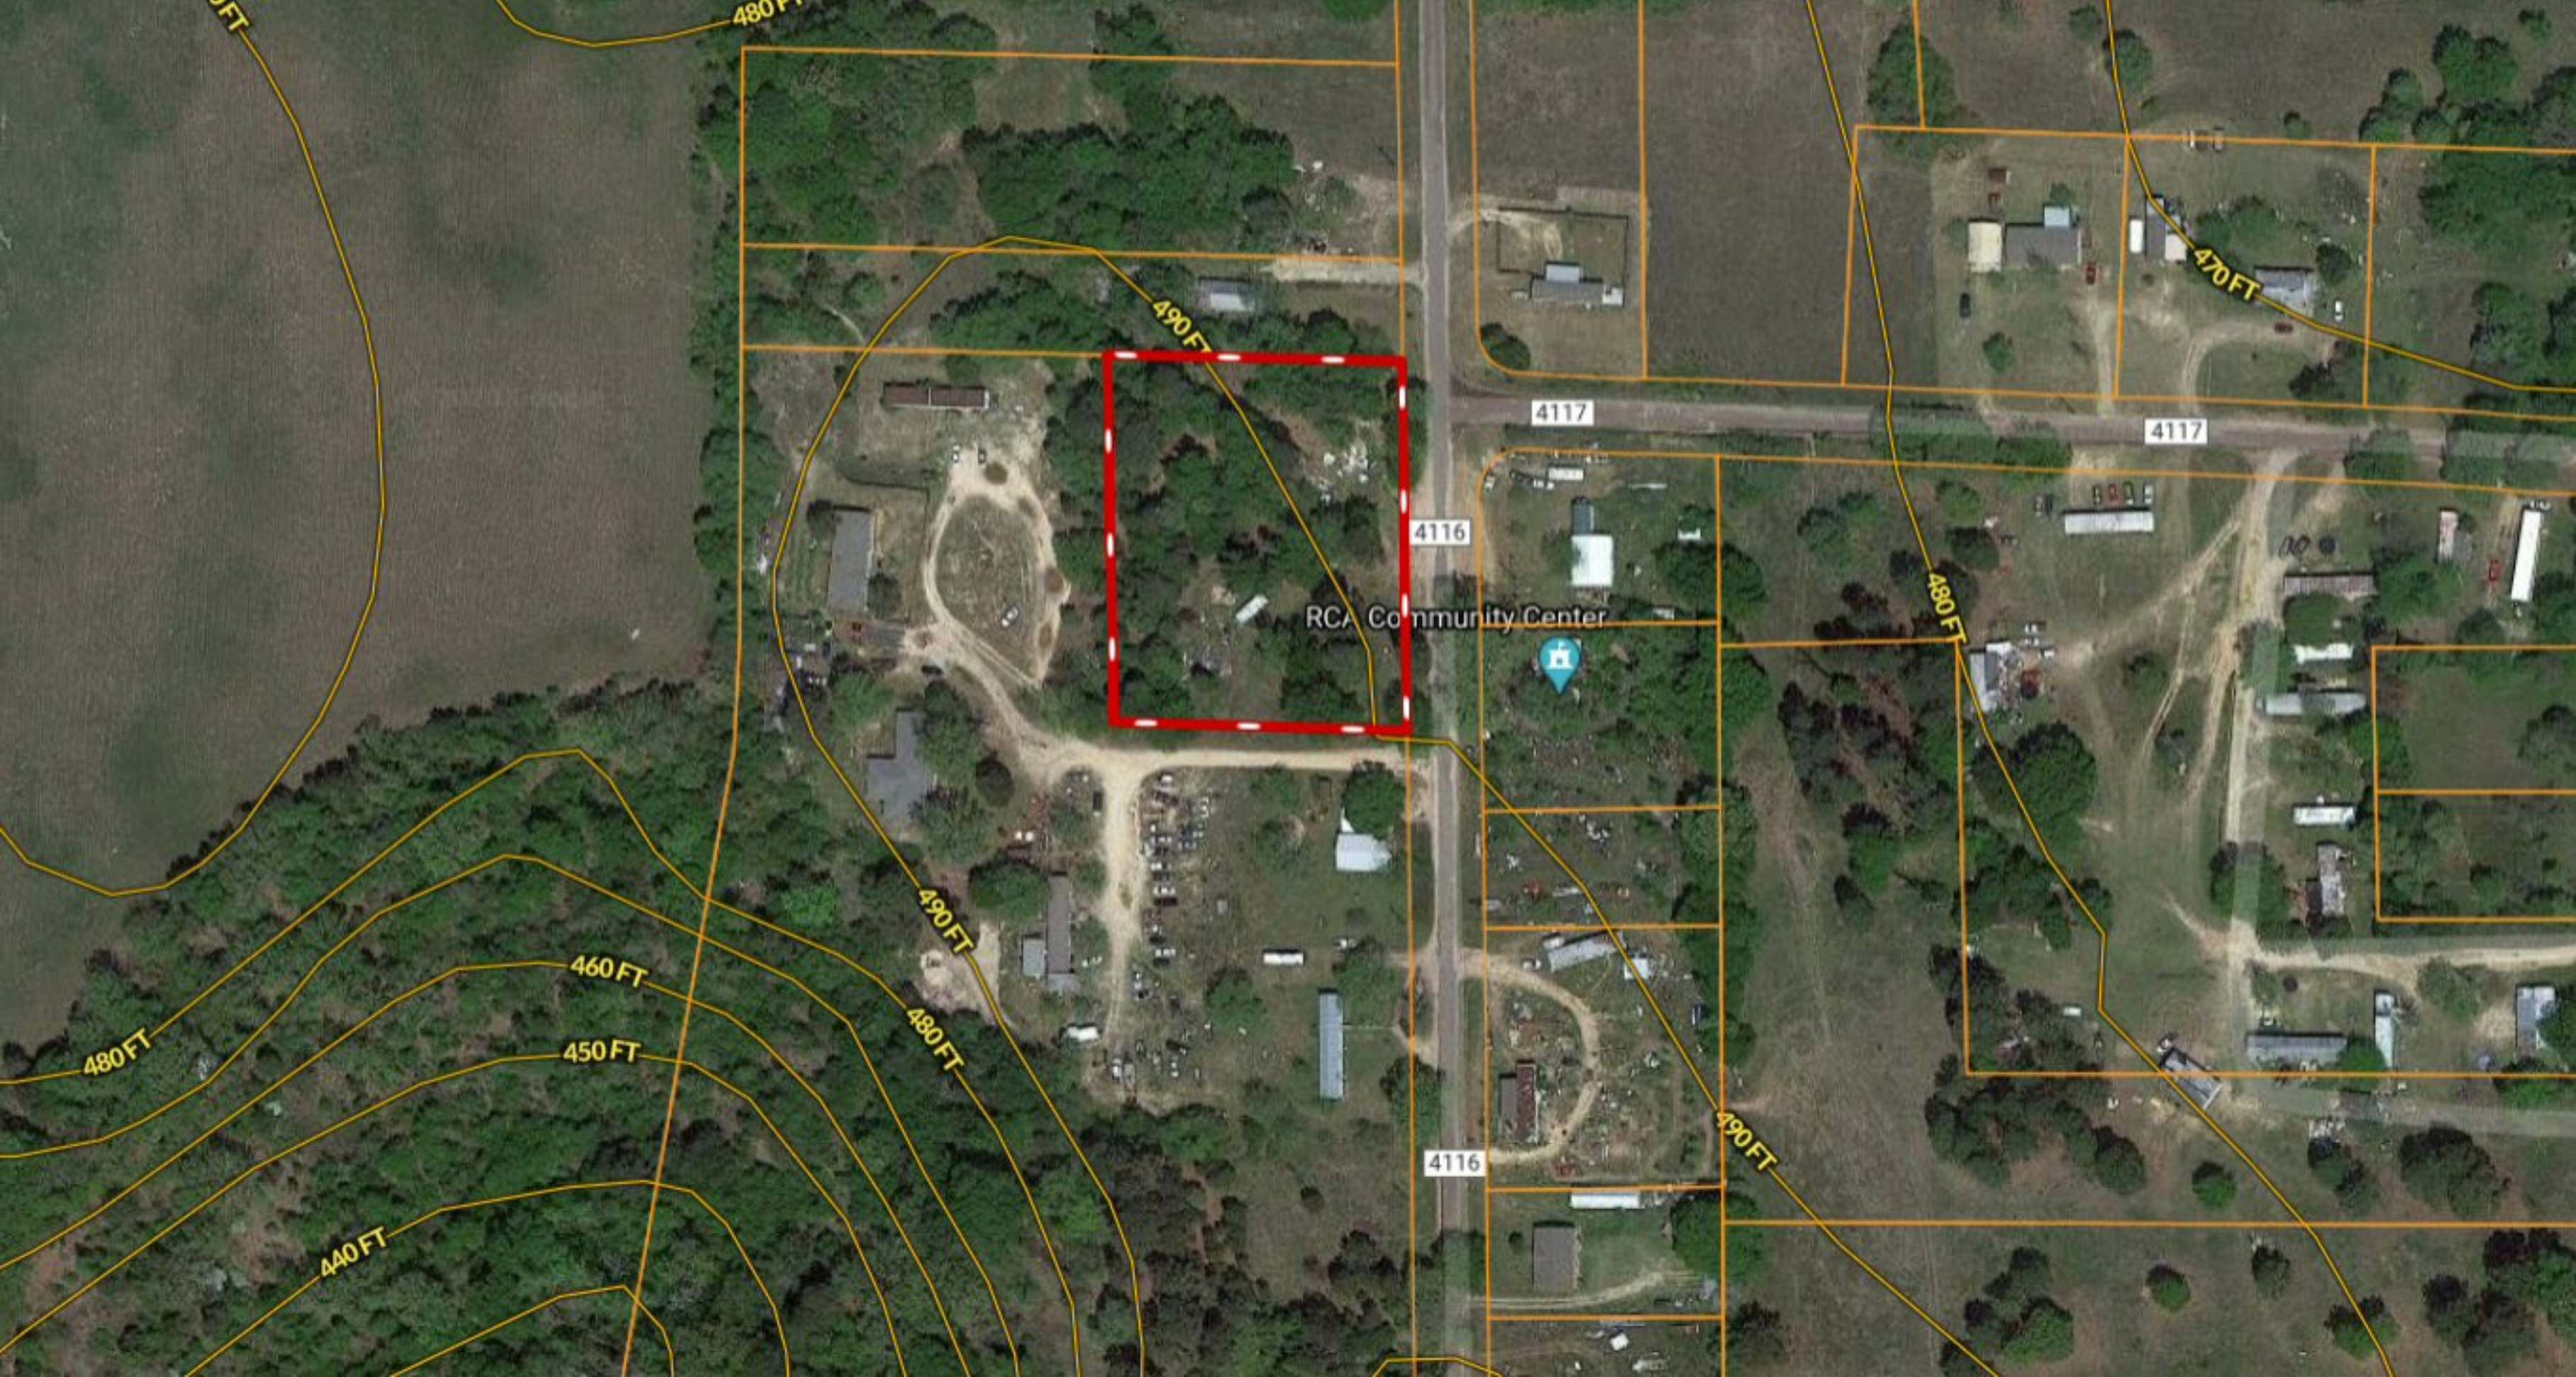

\*\*\* UNRESTRICTED ~ TWO ACRES \*\*\* 19043 County Rd 4116, Lindale TX

Holey Plumbing Co., Inc

VFW Post 9828

Linda e Fertilizer

All In Self Storage

R&T Quality Nursery

RCA Community Center

Macs Creek

Mineola Hwy

Mineola Hwy

Joe Mea Rd

RCA Community Center

4117

4117

4116

4116

490 FT

470 FT

480 FT

490 FT

460 FT

450 FT

480 FT

480 FT

4117

RCA Community Center

4116