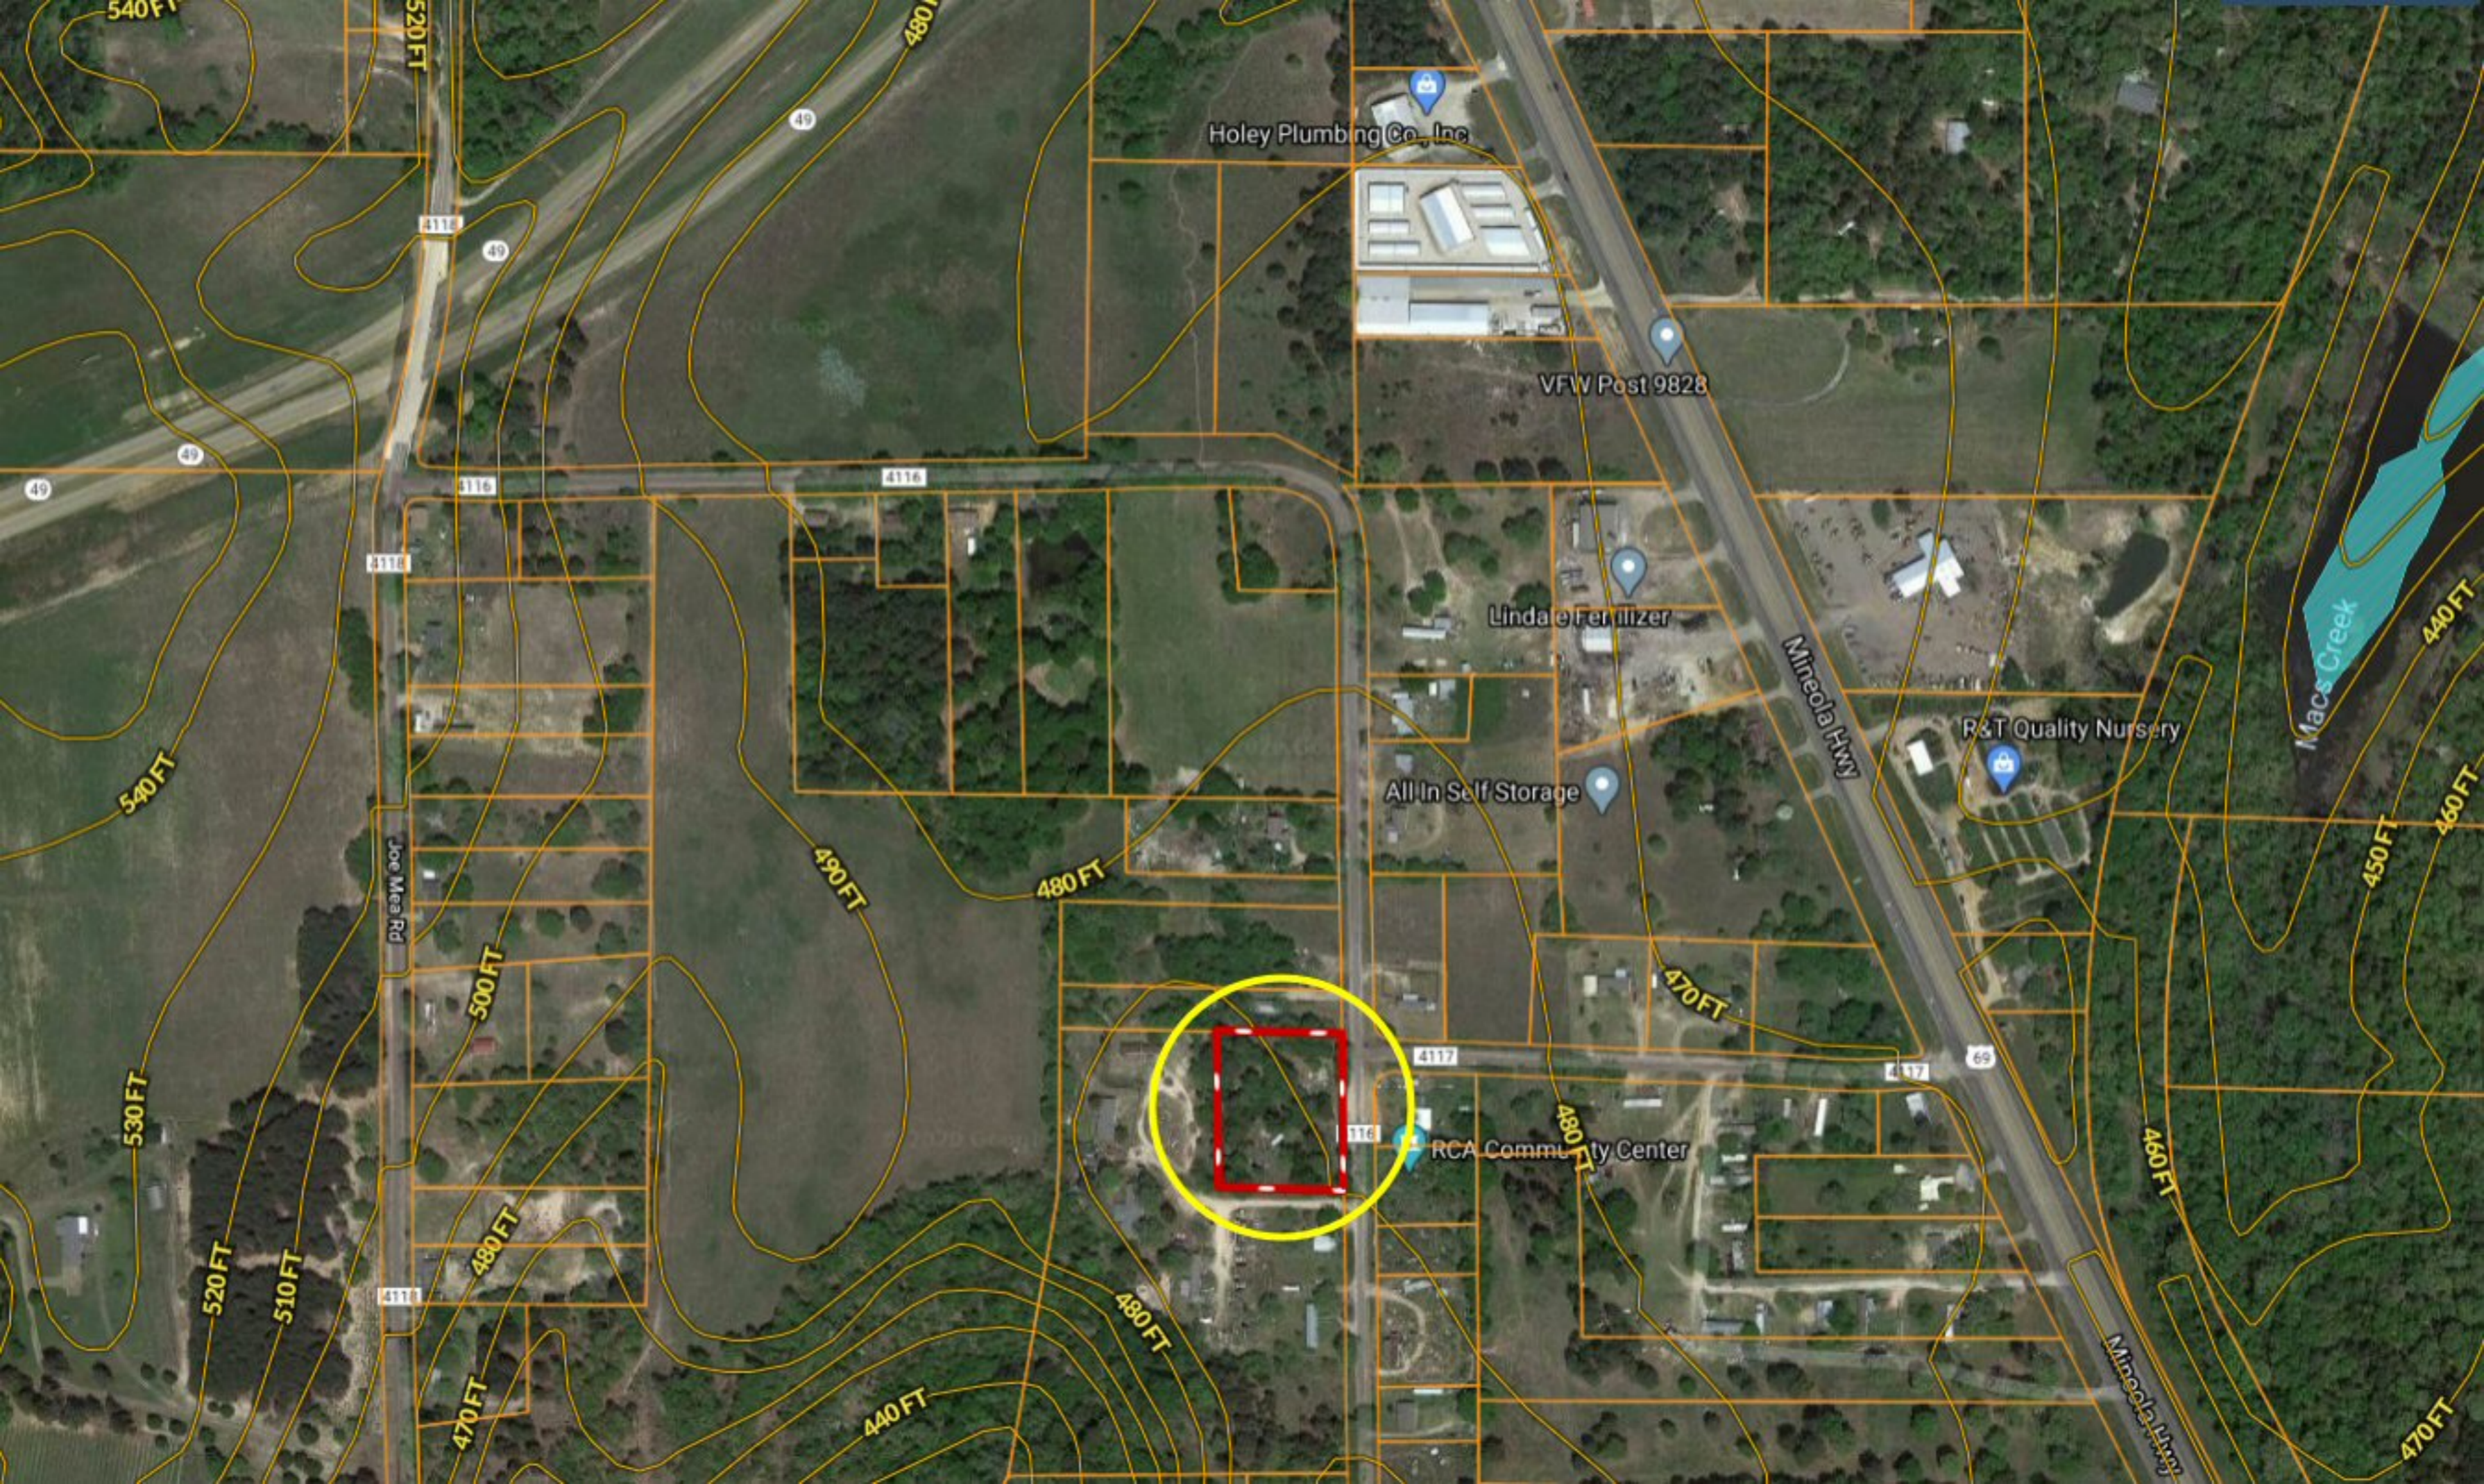

\*\*\* UNRESTRICTED ~ TWO ACRES \*\*\* 19043 County Rd 4116, Lindale TX

Holey Plumbing Co., Inc

VFW Post 9828

Linda e Fertilizer

All In Self Storage

R&T Quality Nursery

RCA Community Center

Macs Creek

Mineola Hwy

Mineola Hwy

Joe Mea Rd

RCA Community Center

4117

4117

4116

4116