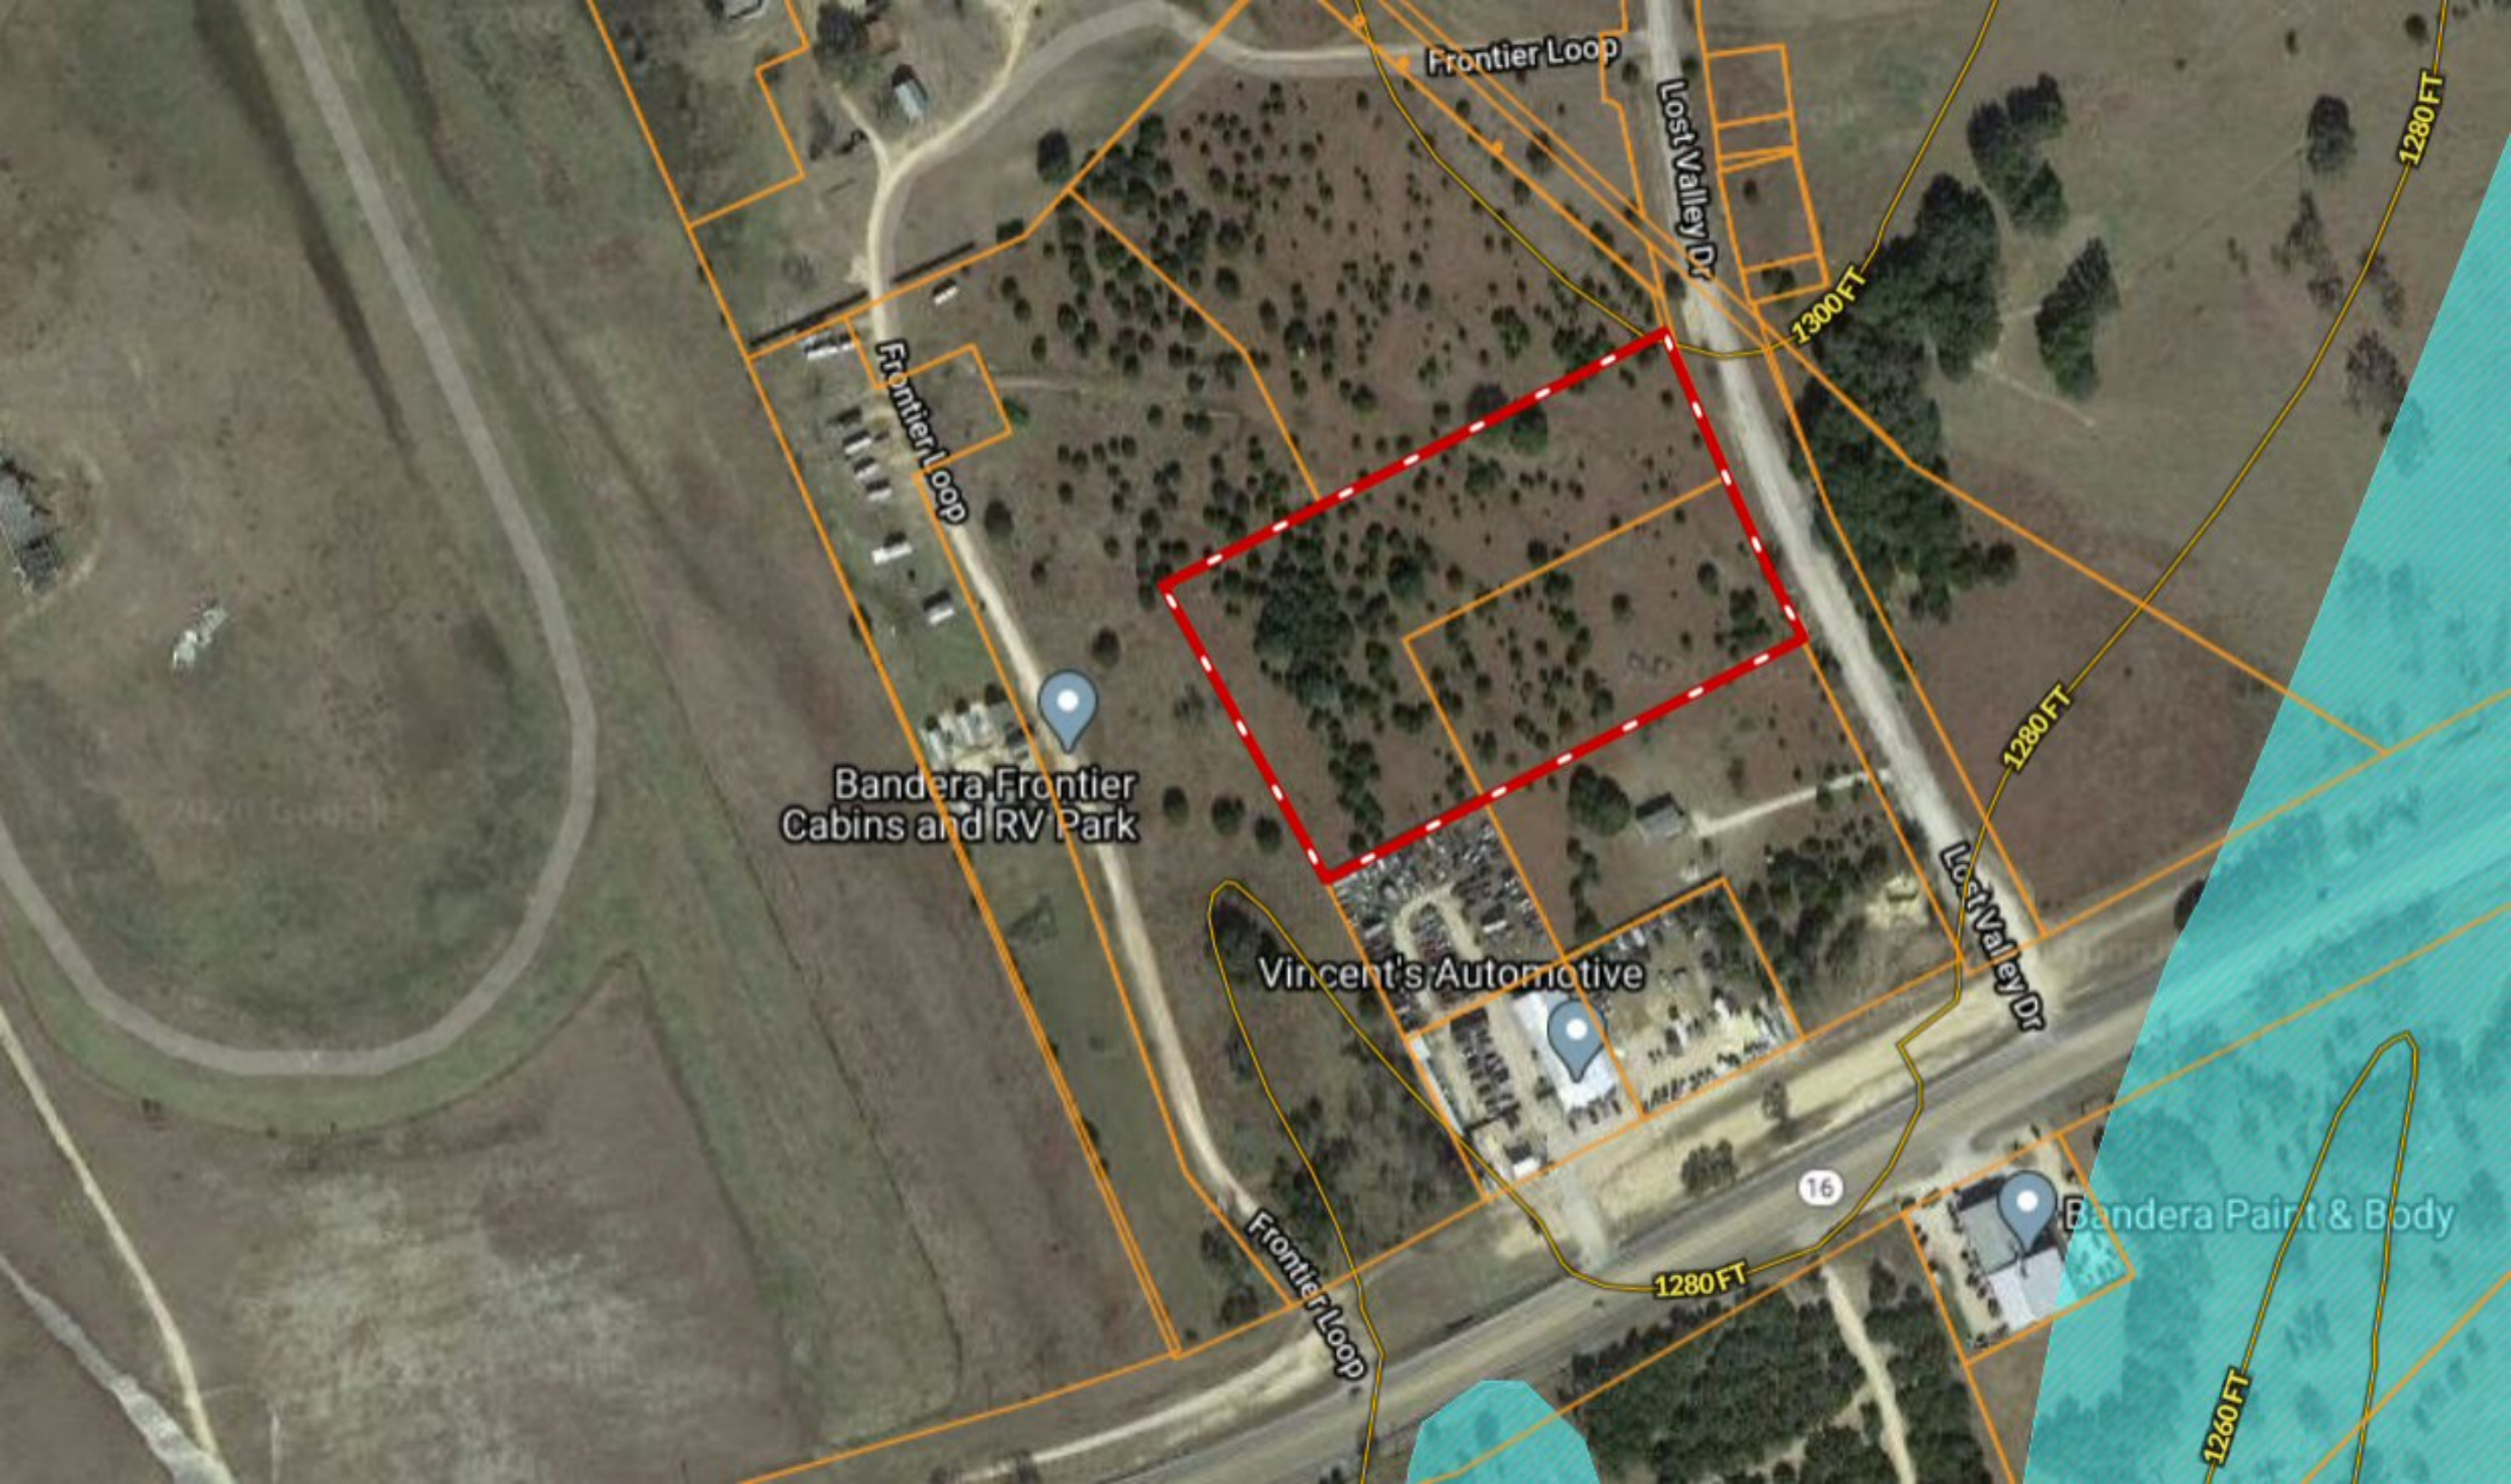

1300 FT

1200 FT

1280 FT

1260 FT

1300 FT

1240 FT

Frontier Loop

Lost Valley Dr

1280 FT

1300 FT

Frontier Loop

Bandera Frontier Cabins and RV Park

1280 FT

Lost Valley Dr

Vincent's Automotive

16

Bandera Paint & Body

Frontier Loop

1280 FT

1260 FT

Lost Valley Dr

1300 FT

Lost Valley Dr

Frontier Loop