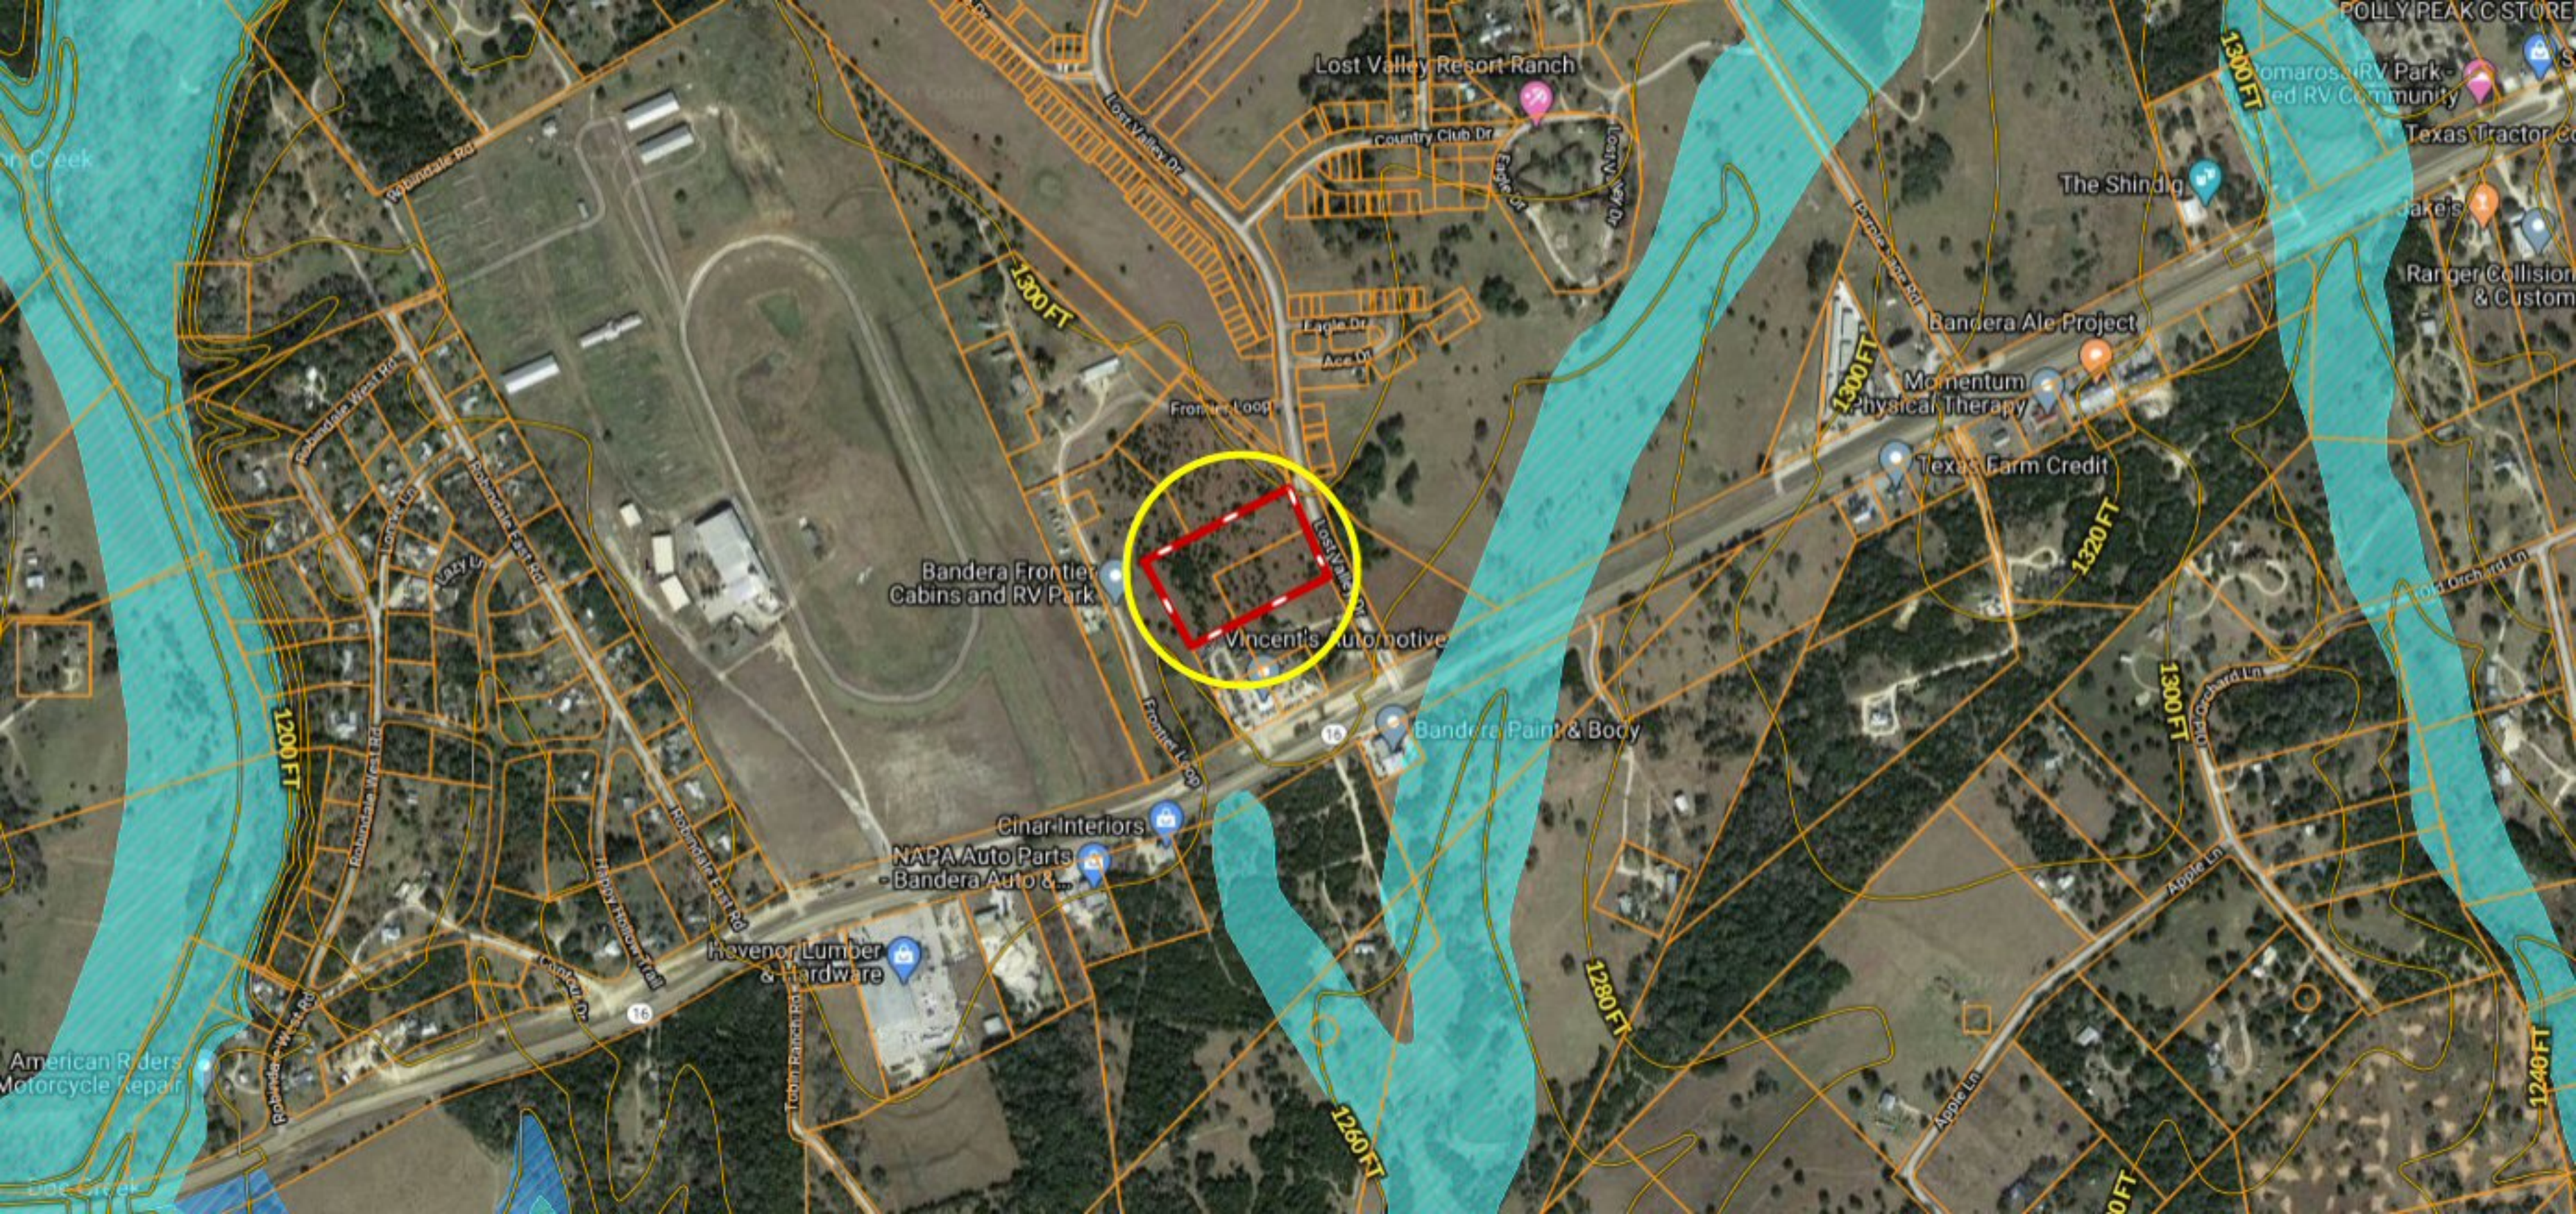

\*\*\* SIX ACRES \*\*\* Lost Valley Dr ~ Bandera TX

Lost Valley Resort Ranch

Country Club Dr

Eagle Dr

Lost Valley Dr

The Shindig

Bandera Ale Project

Momentum Physical Therapy

1300 FT

1200 FT

1280 FT

1260 FT

1300 FT

1240 FT

Frontier Loop

Lost Valley Dr

1280 FT

1300 FT

Frontier Loop

Bandera Frontier Cabins and RV Park

1280 FT

Lost Valley Dr

Vincent's Automotive

16

Bandera Paint & Body

Frontier Loop

1280 FT

1260 FT

Lost Valley Dr

1300 FT

Lost Valley Dr

Frontier Loop