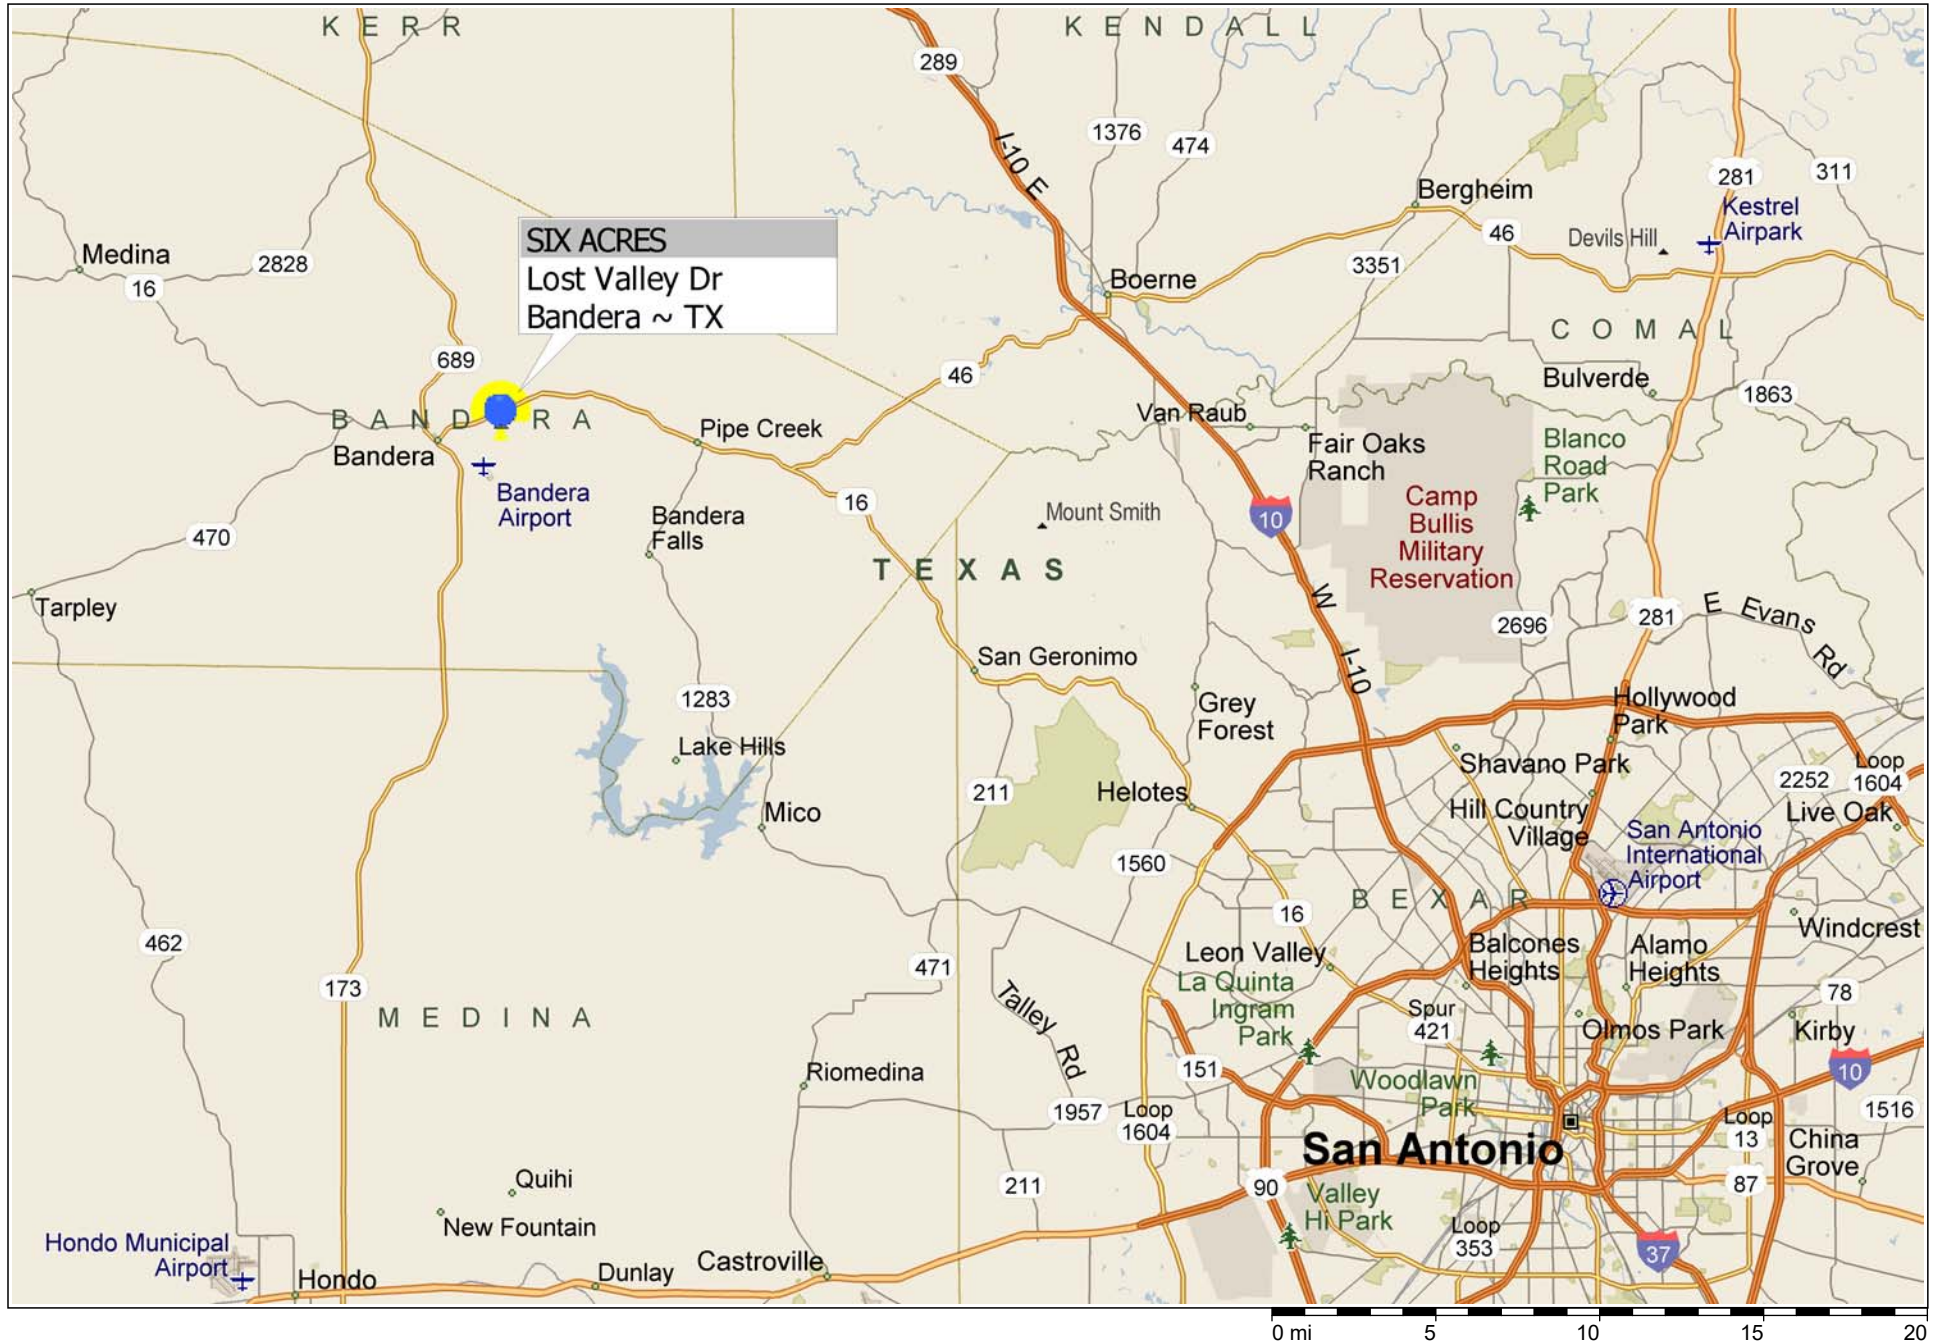

\*\*\* SIX ACRES \*\*\* Lost Valley Dr ~ Bandera TX

Lost Valley Resort Ranch

Country Club Dr

Eagle Dr

Lost Valley Dr

The Shindig

Bandera Ale Project

Momentum Physical Therapy

1300 FT

1200 FT

1280 FT

1260 FT

1300 FT

1240 FT

Frontier Loop

Lost Valley Dr

Bandera Paint & Body

Frontier Loop

1280 FT

1260 FT

Lost Valley Dr

1300 FT

Lost Valley Dr

Frontier Loop