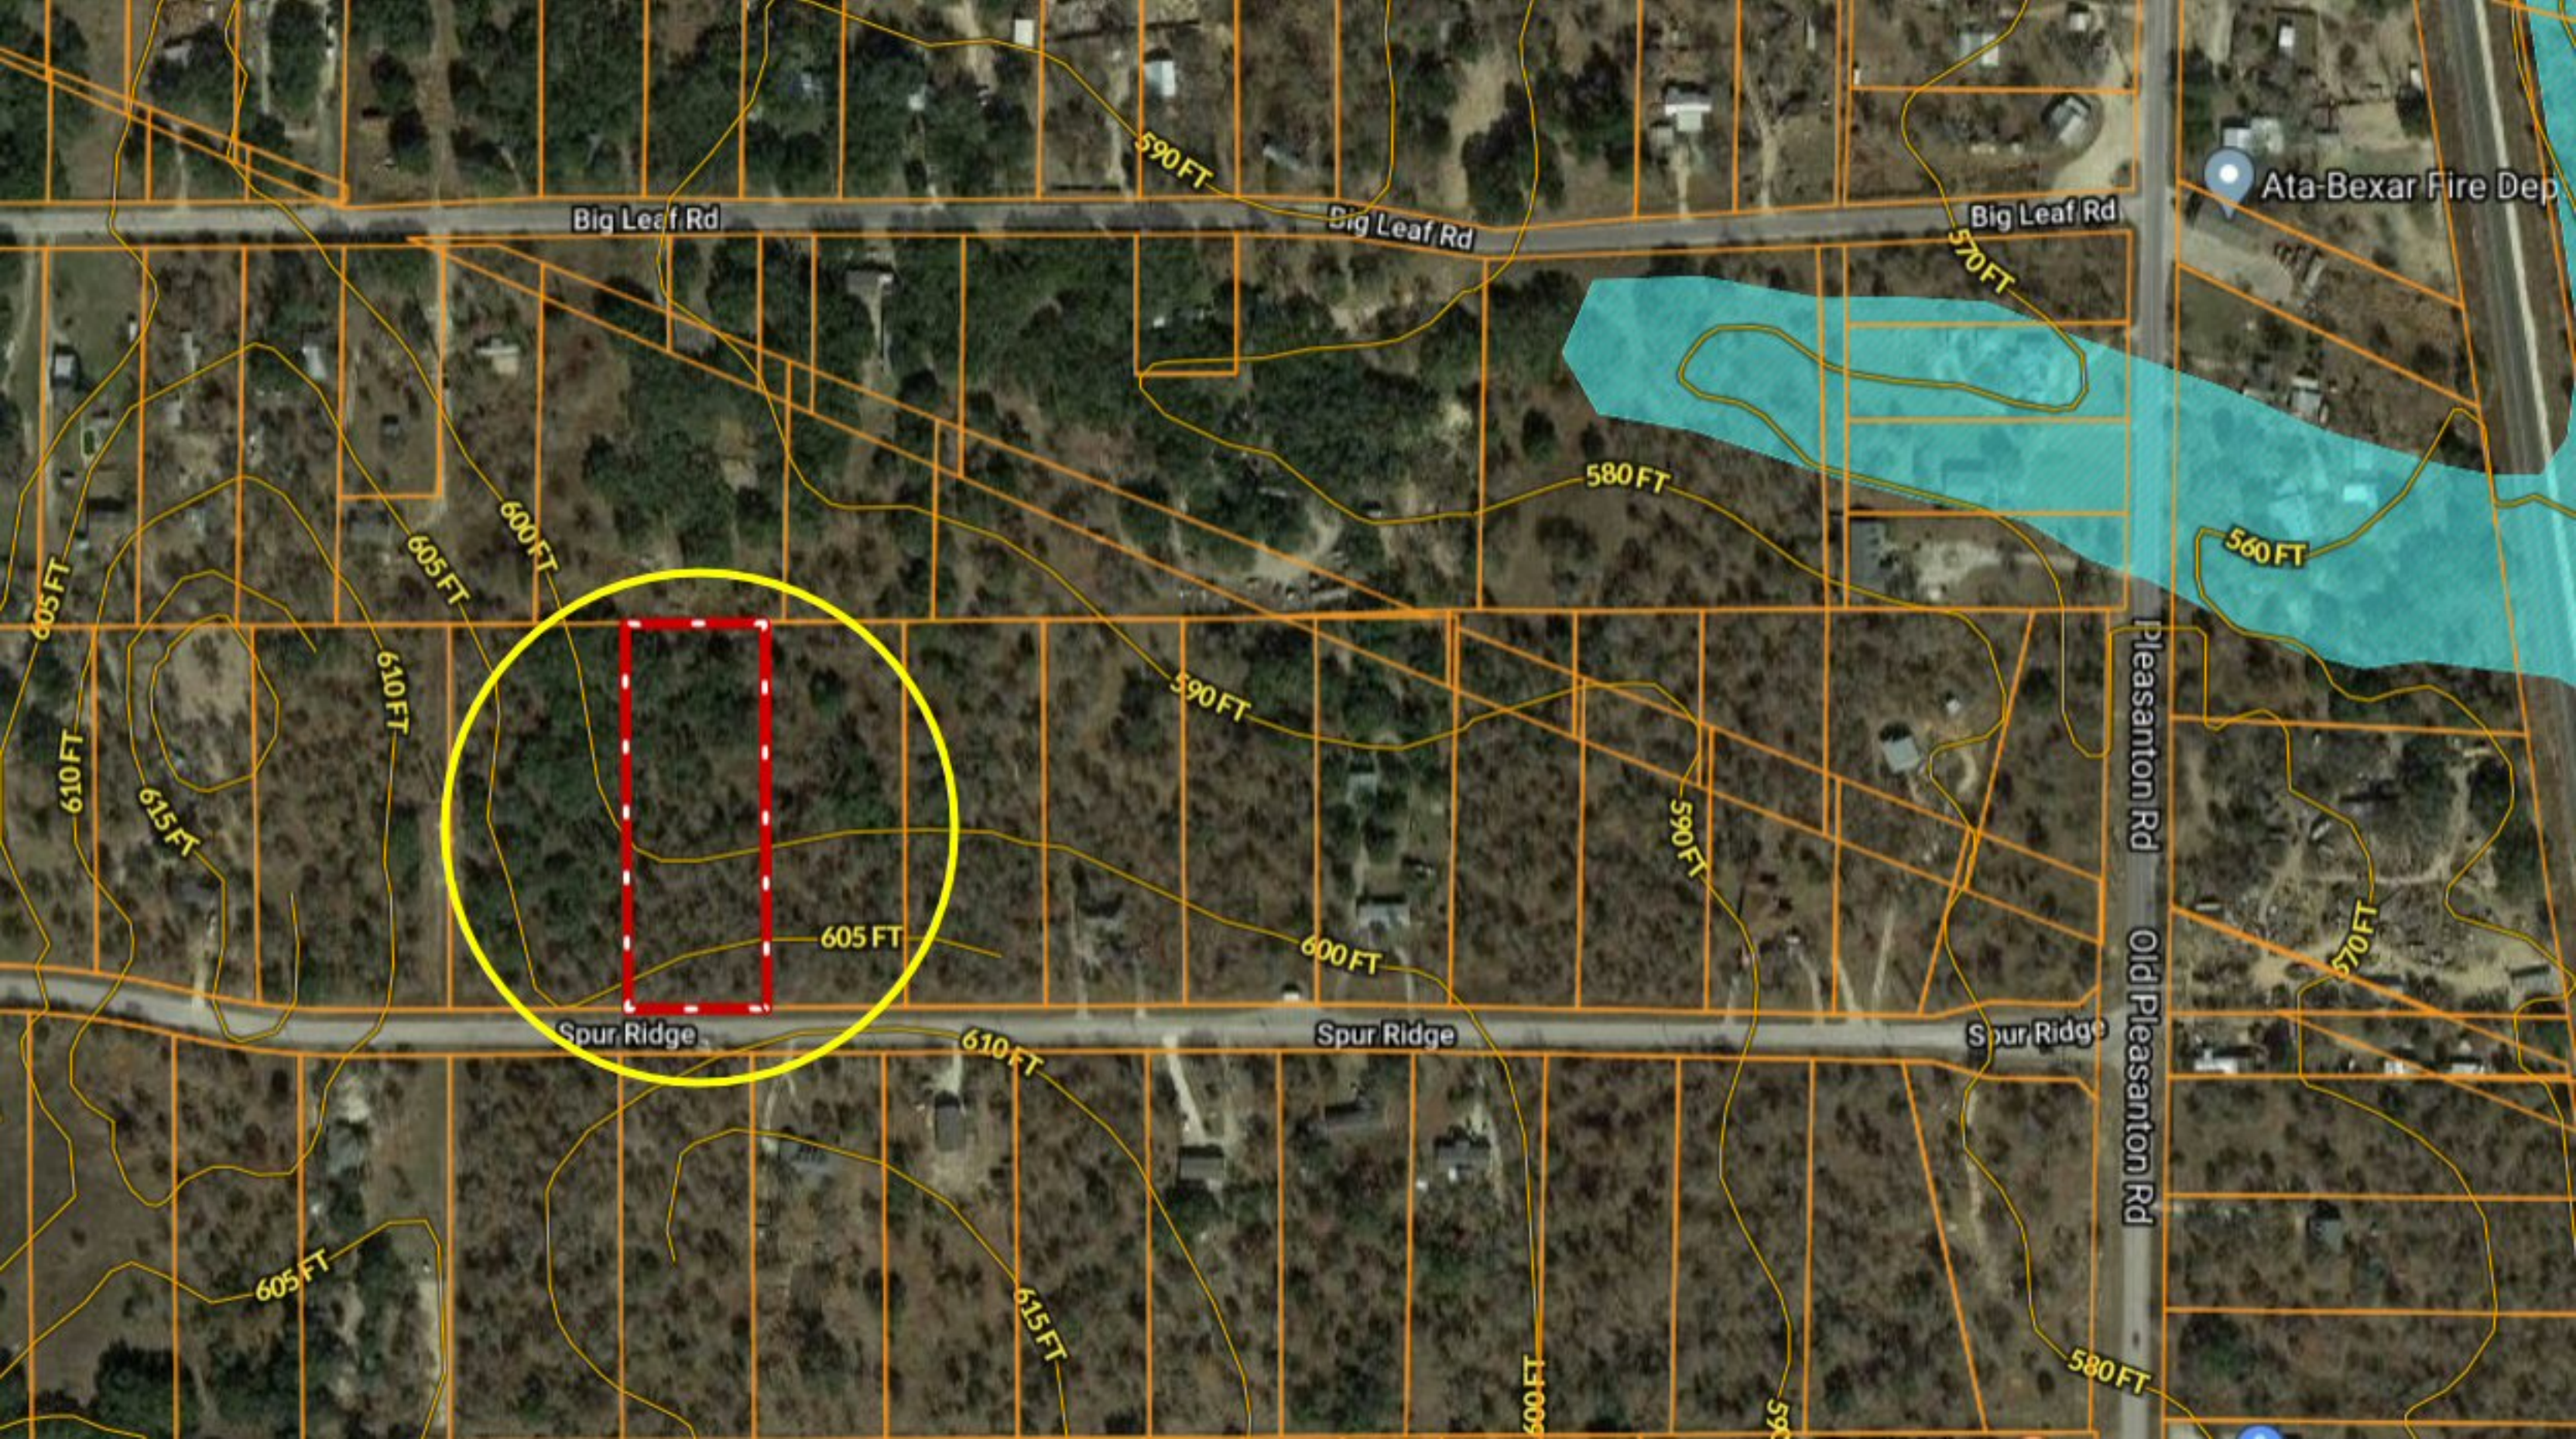

*** TWO ACRES *** Lot 78 Spur Ridge ~ Cowboy Crossing

Ata-Bexar Fire Dep

Big Leaf Rd

Big Leaf Rd

Big Leaf Rd

605 FT

610 FT

615 FT

610 FT

605 FT

600 FT

605 FT

Spur Ridge

610 FT

600 FT

Spur Ridge

Spur Ridge

605 FT

615 FT

600 FT

590 FT

580 FT

590 FT

580 FT

570 FT

560 FT

570 FT

Pleasanton Rd

Old Pleasanton Rd