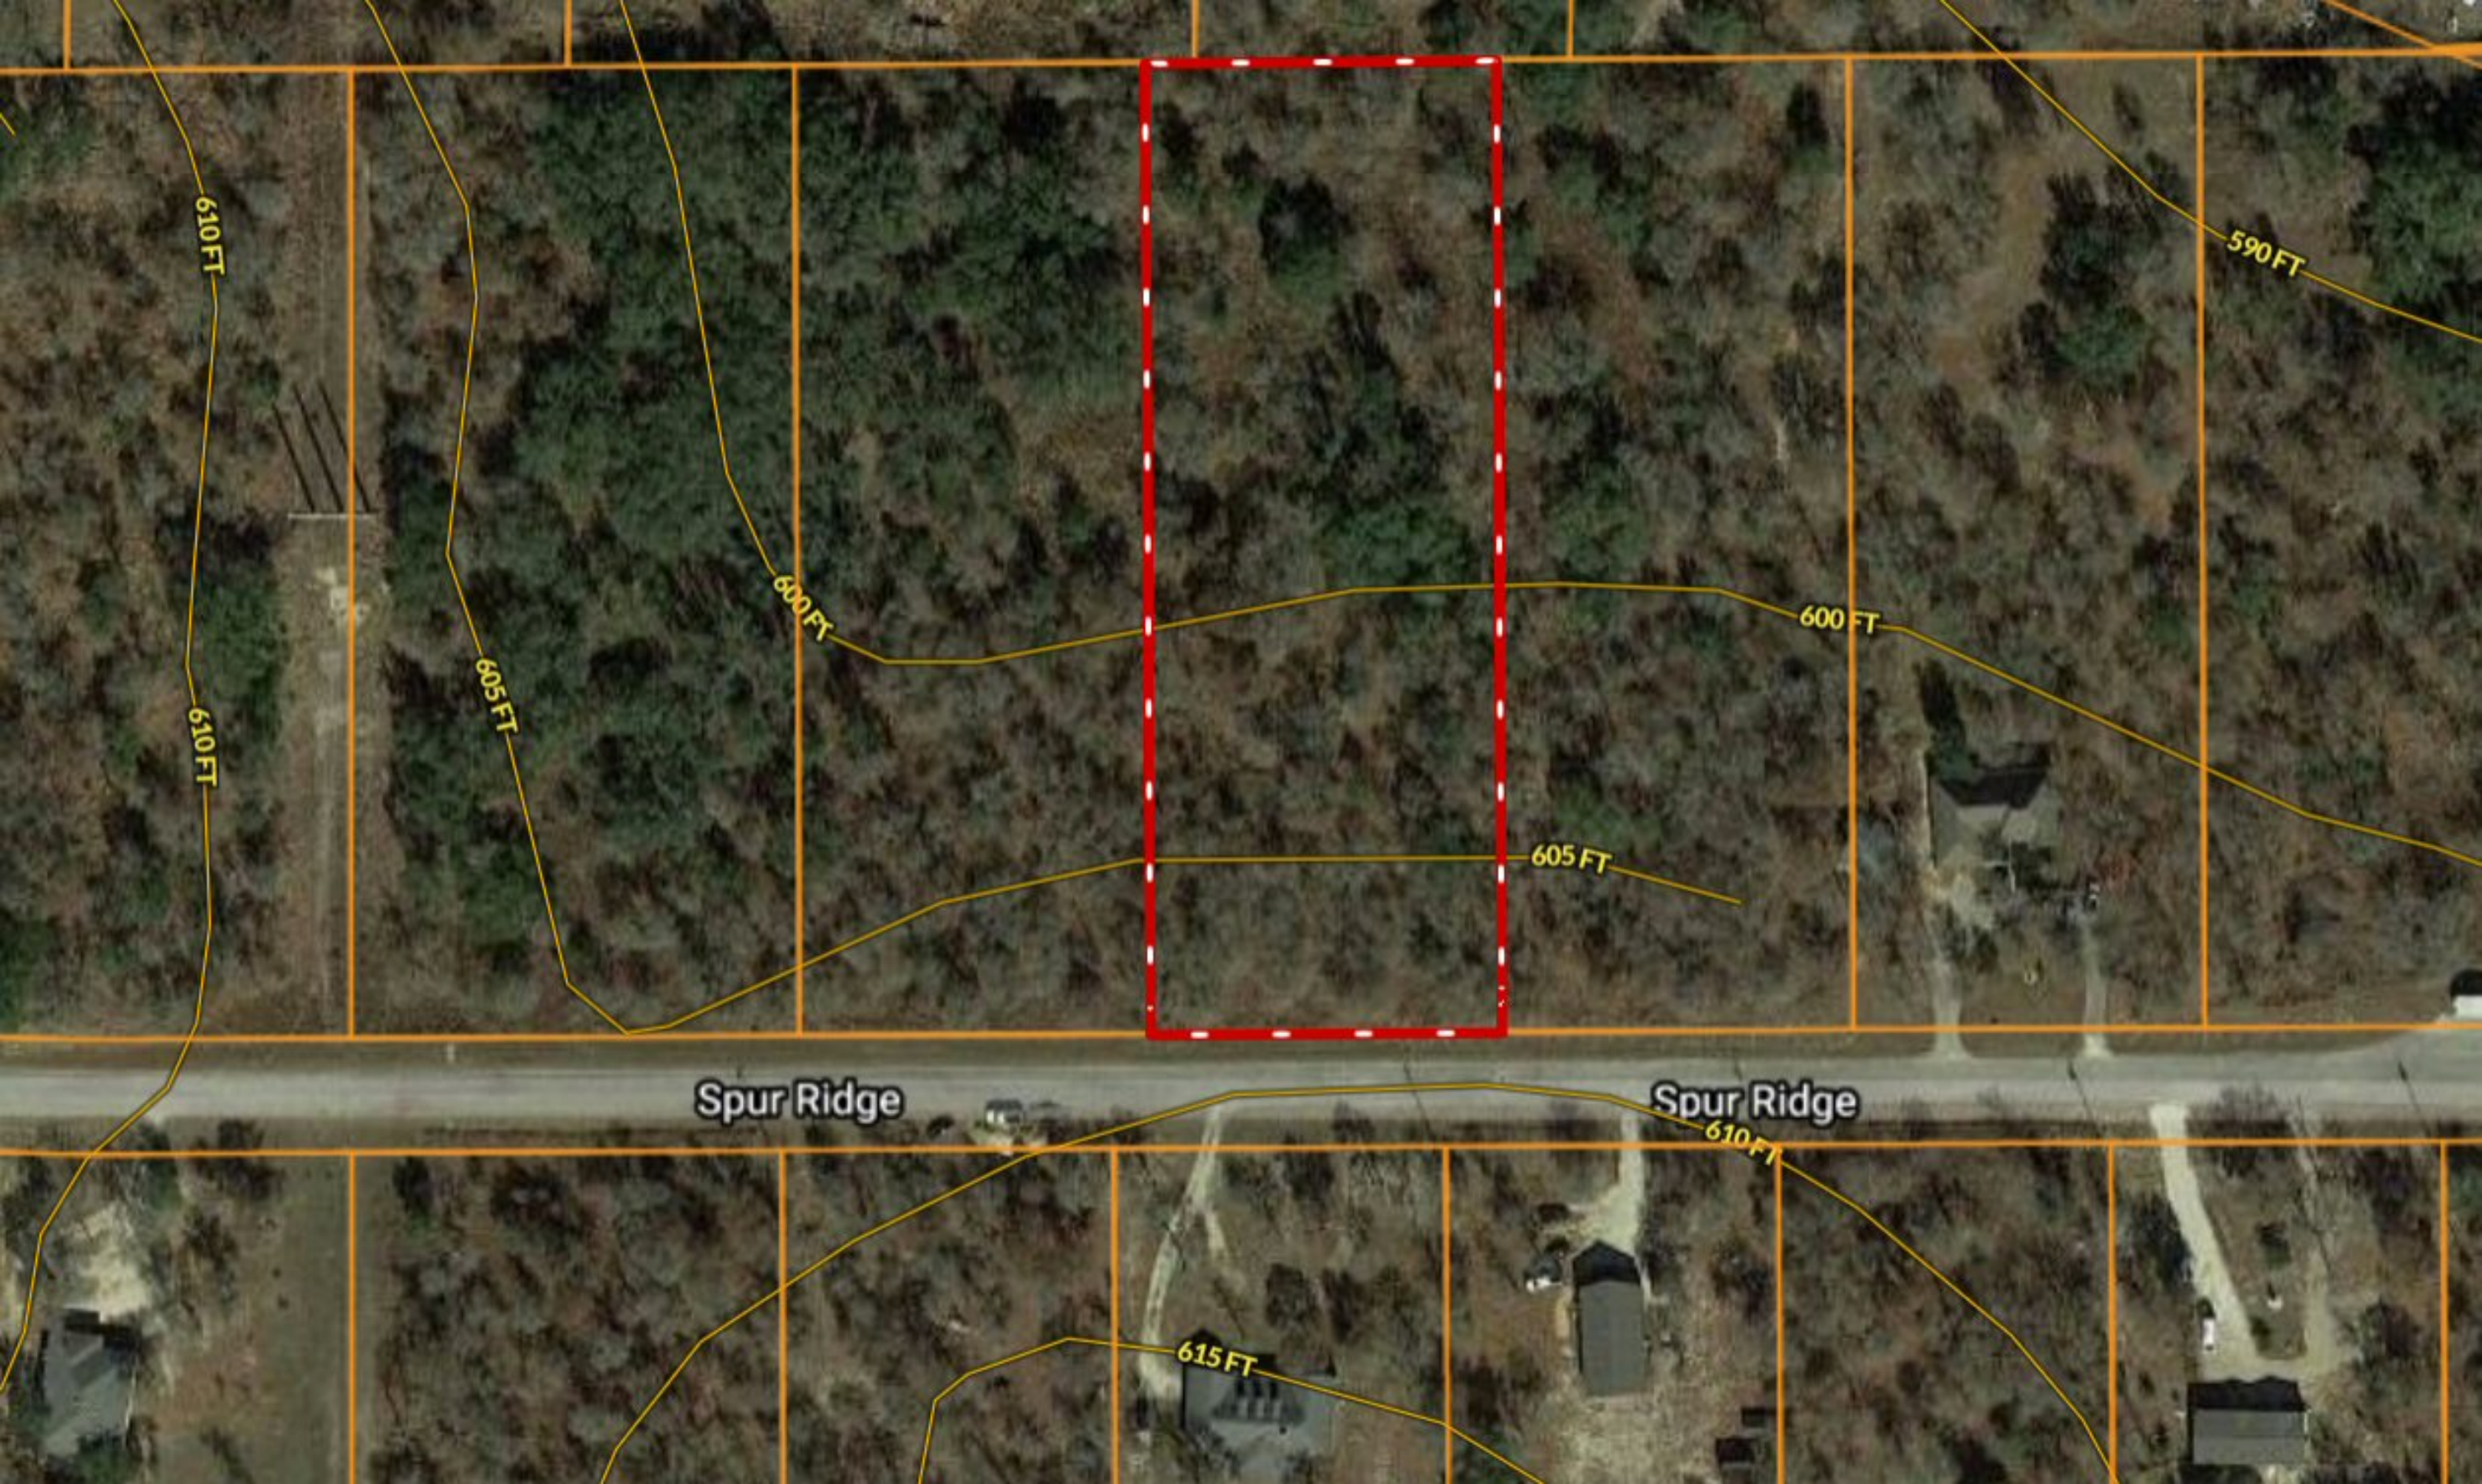

*** TWO ACRES *** Lot 79 Spur Ridge ~ Cowboy Crossing

Ata-Bexar Fire Dep

Big Leaf Rd

Big Leaf Rd

Big Leaf Rd

Pleasanton Rd

Old Pleasanton Rd

Spur Ridge

Spur Ridge

Spur Ridge

590 FT

570 FT

580 FT

560 FT

605 FT

600 FT

600 FT

59

580 FT

610FT

590 FT

605 FT

600 FT

600 FT

610 FT

605 FT

Spur Ridge

Spur Ridge

610 FT

615 FT