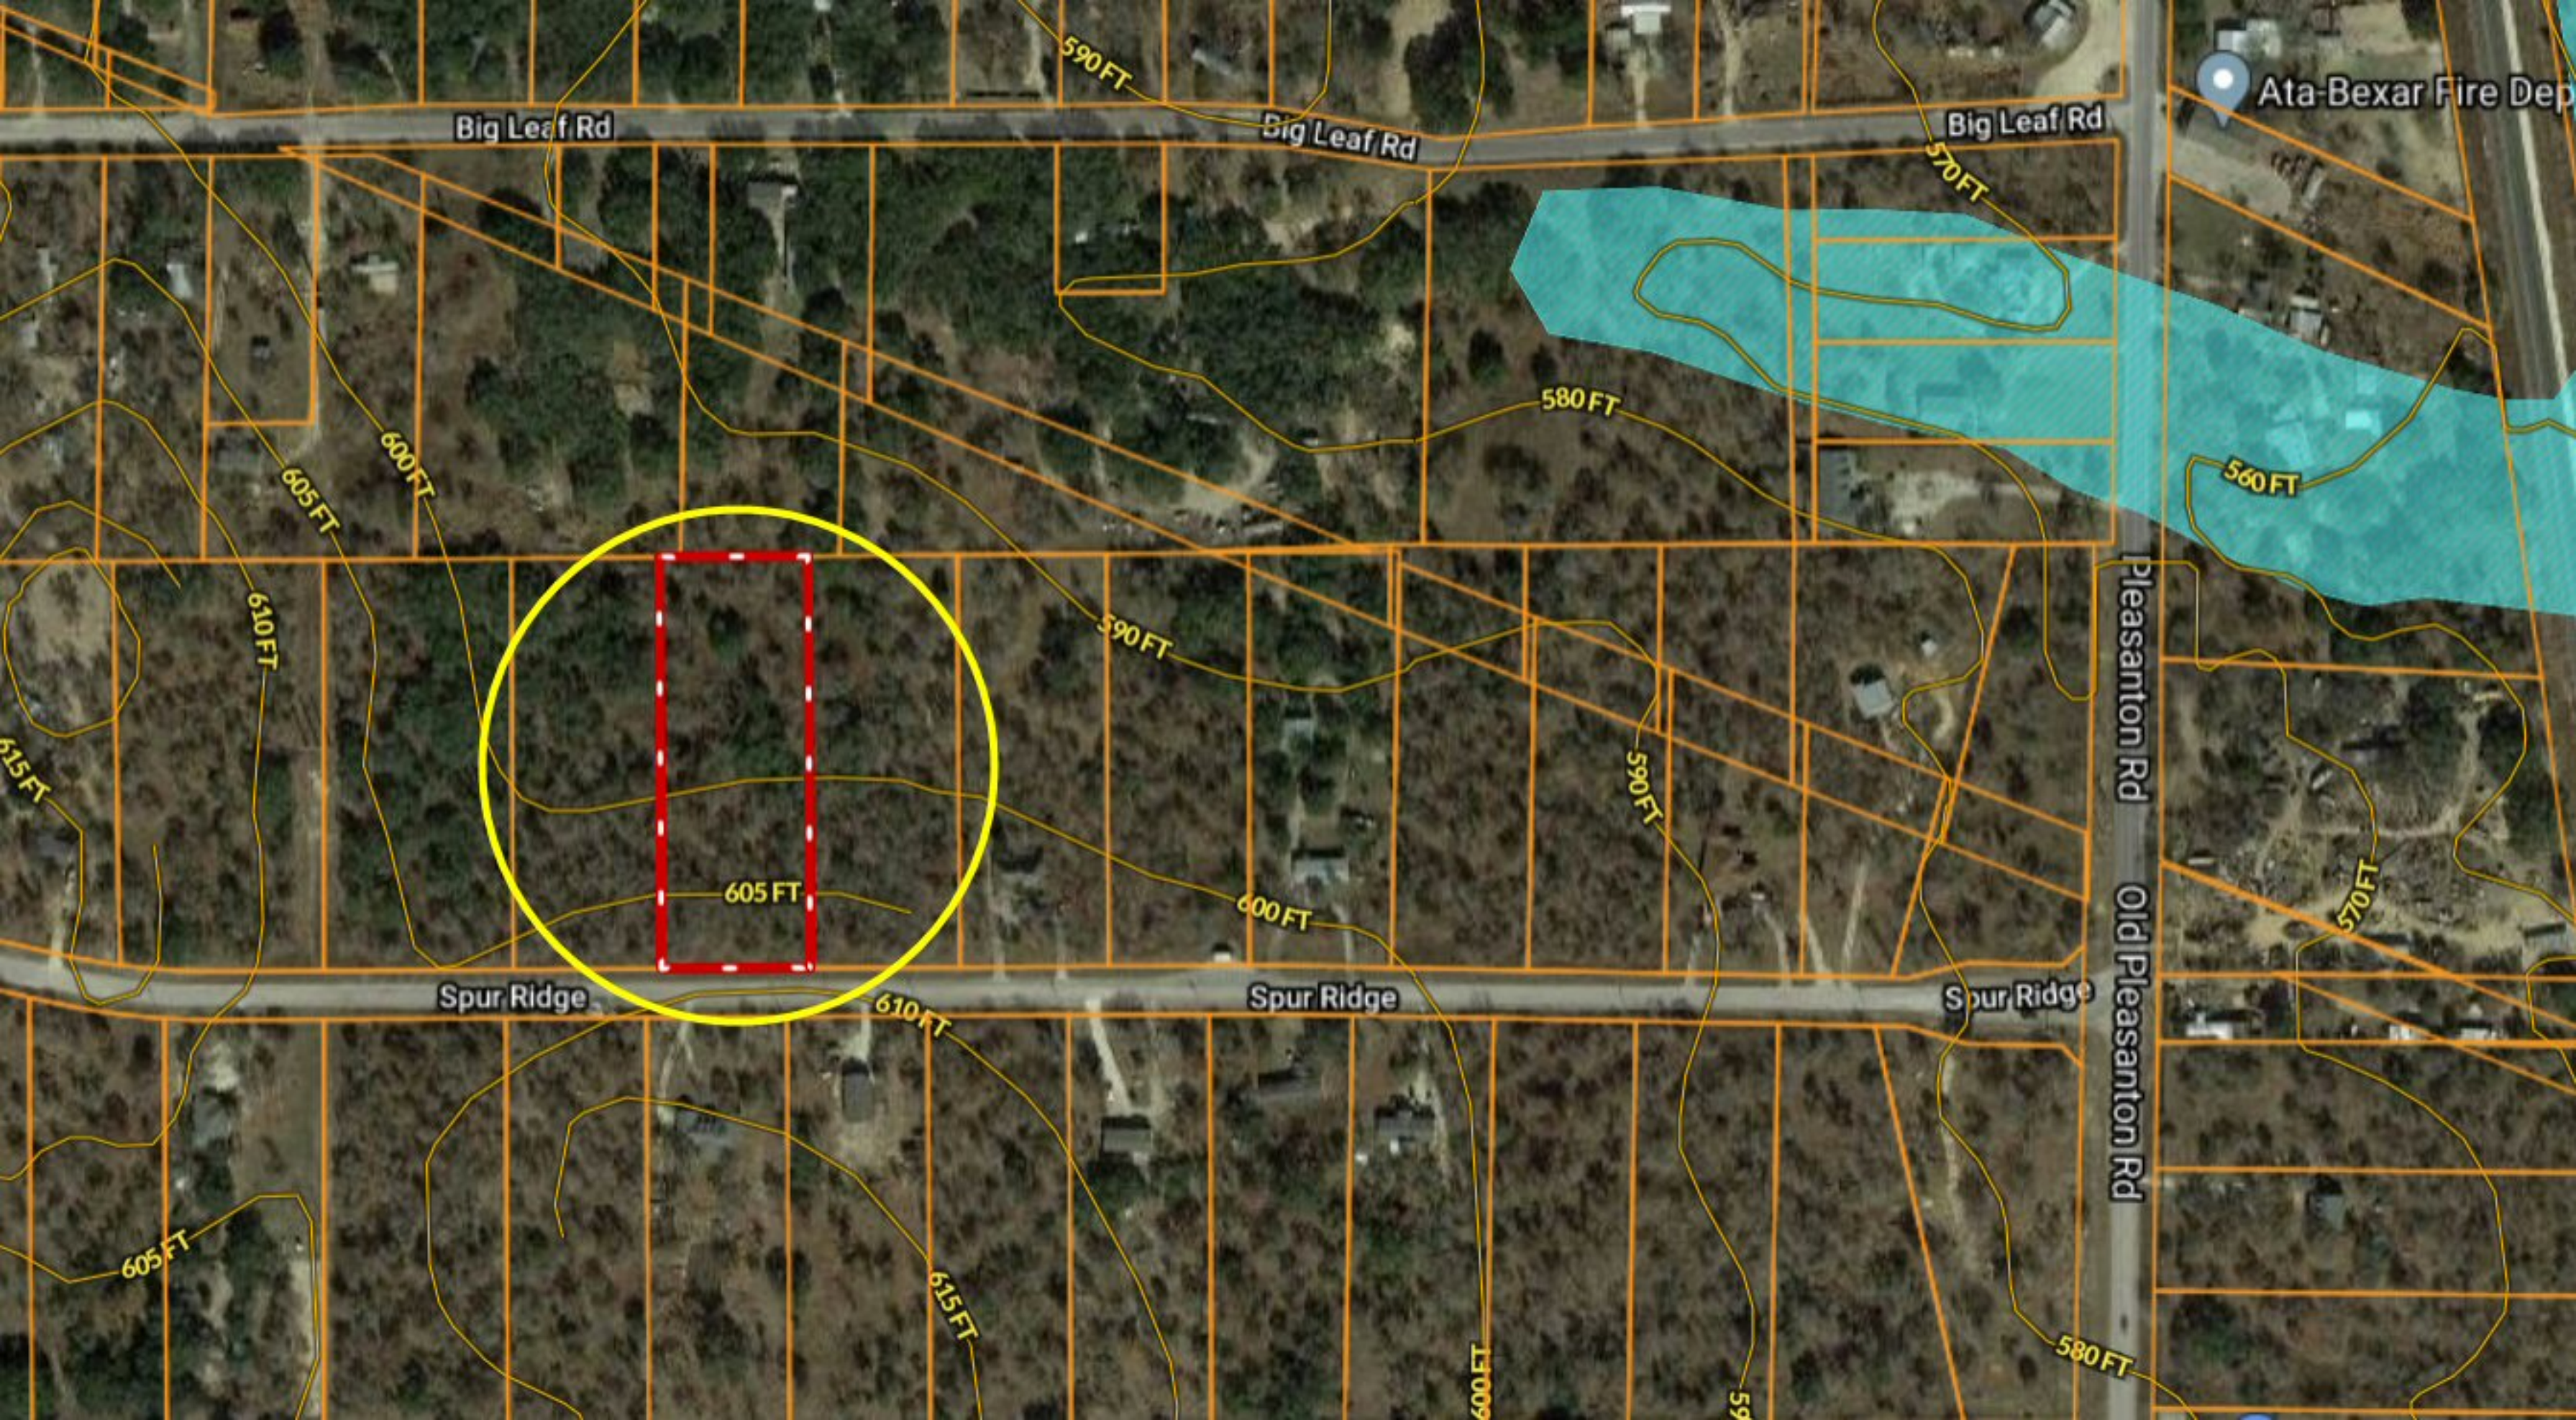

*** TWO ACRES *** Lot 79 Spur Ridge ~ Cowboy Crossing

Ata-Bexar Fire Dep

Big Leaf Rd

Big Leaf Rd

Big Leaf Rd

Pleasanton Rd

Old Pleasanton Rd

Spur Ridge

Spur Ridge

Spur Ridge

590 FT

570 FT

580 FT

560 FT

605 FT

600 FT

600 FT

59

580 FT

610FT

590 FT

605 FT

600 FT

600 FT

610 FT

605 FT

Spur Ridge

Spur Ridge

610 FT

615 FT