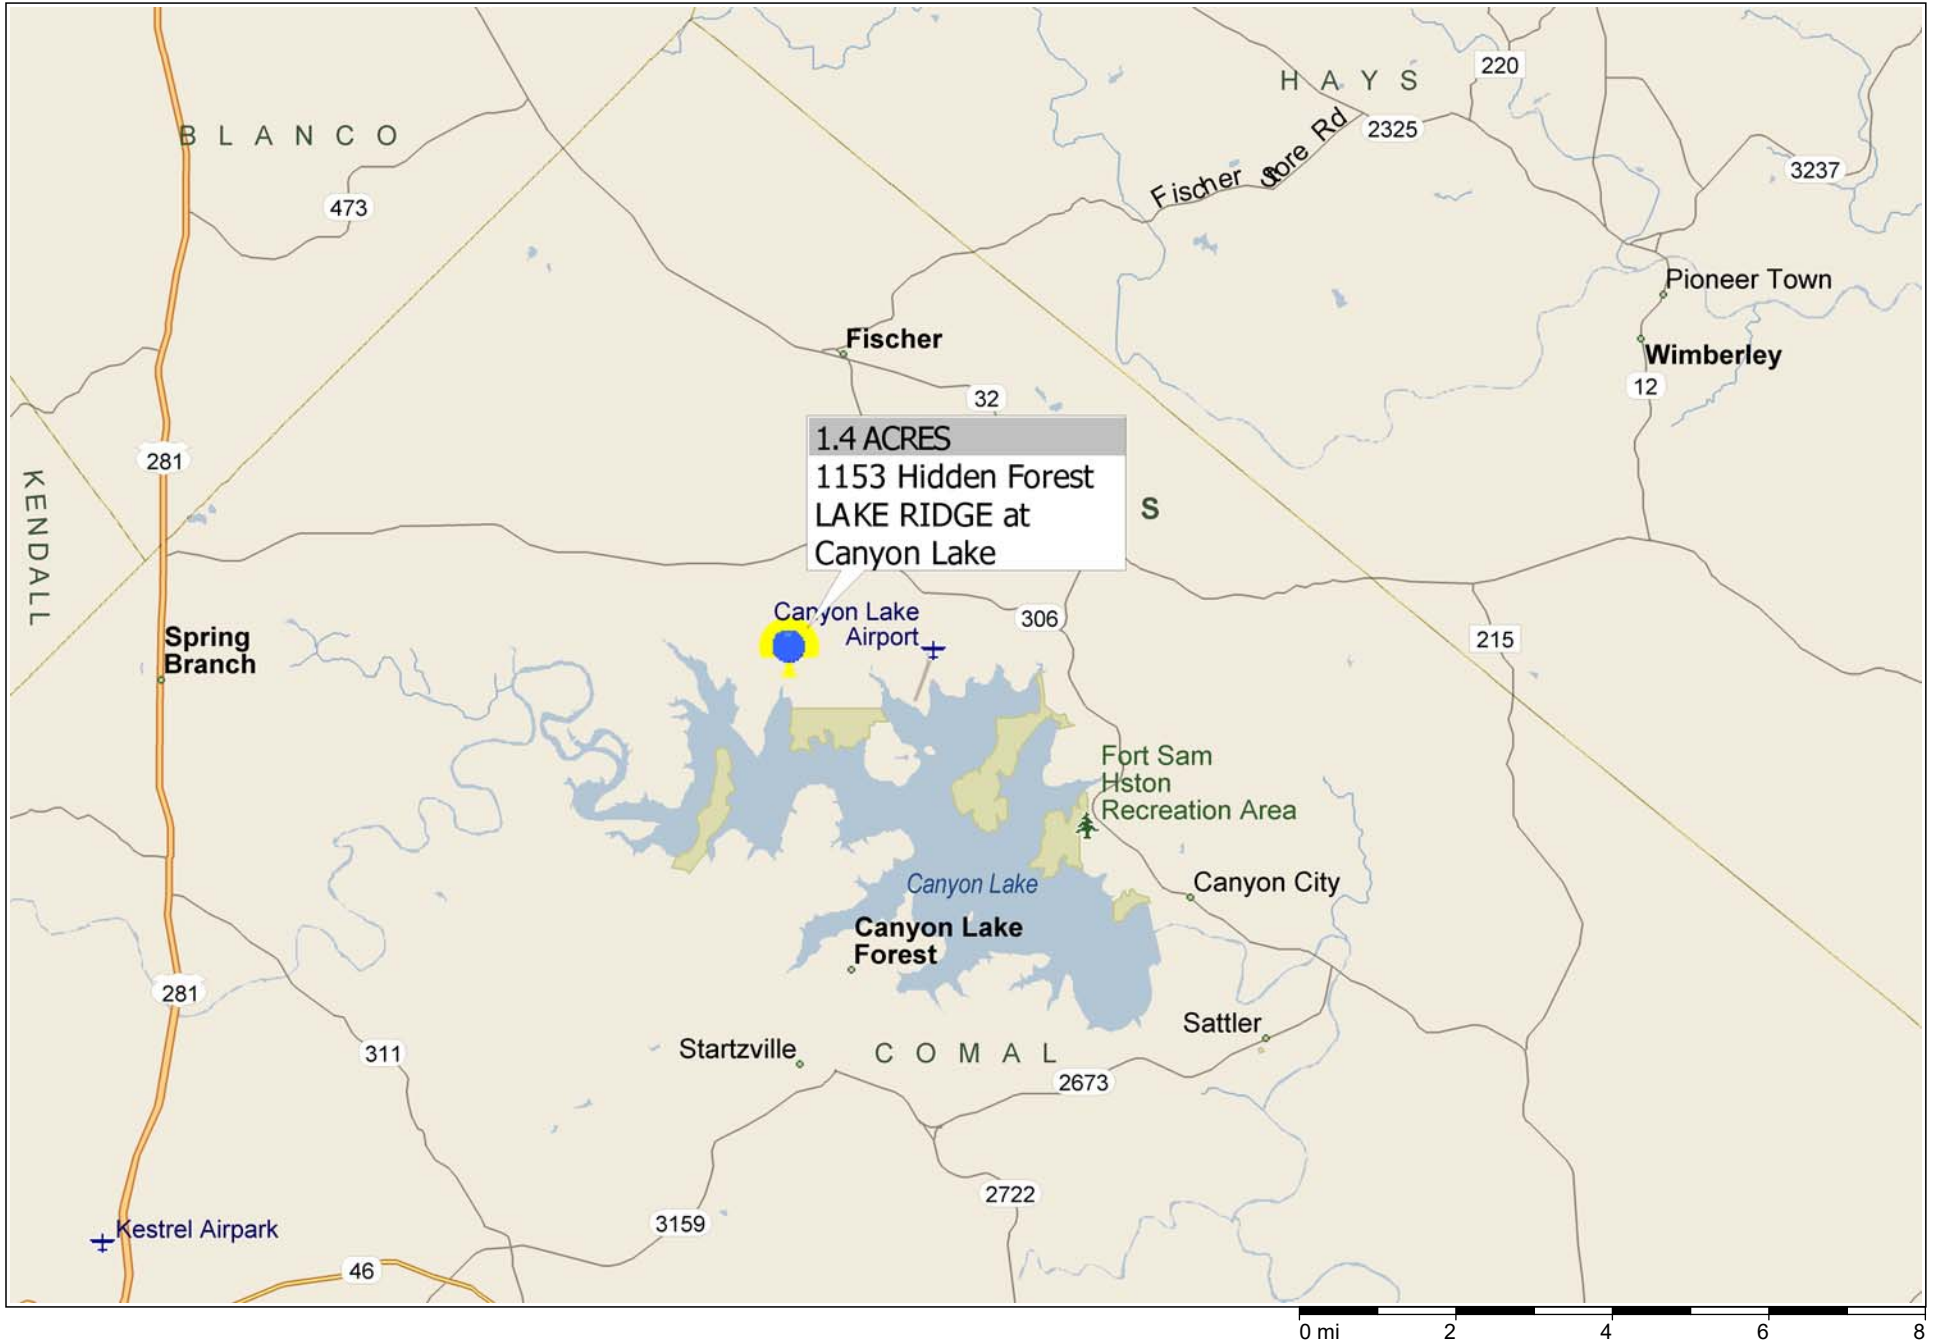

*** 1.4 ACRES *** 1153 Hidden Forest ~ LAKE RIDGE at Canyon Lake

960 FT

980 FT

1000 FT

1040 FT

960 FT

940 FT

980 FT

Hidden Forest Dr

Hidden Forest Dr

Lake Ridge Blvd

1060 FT

1080 FT

Fuller Dr

980 FT

960 FT