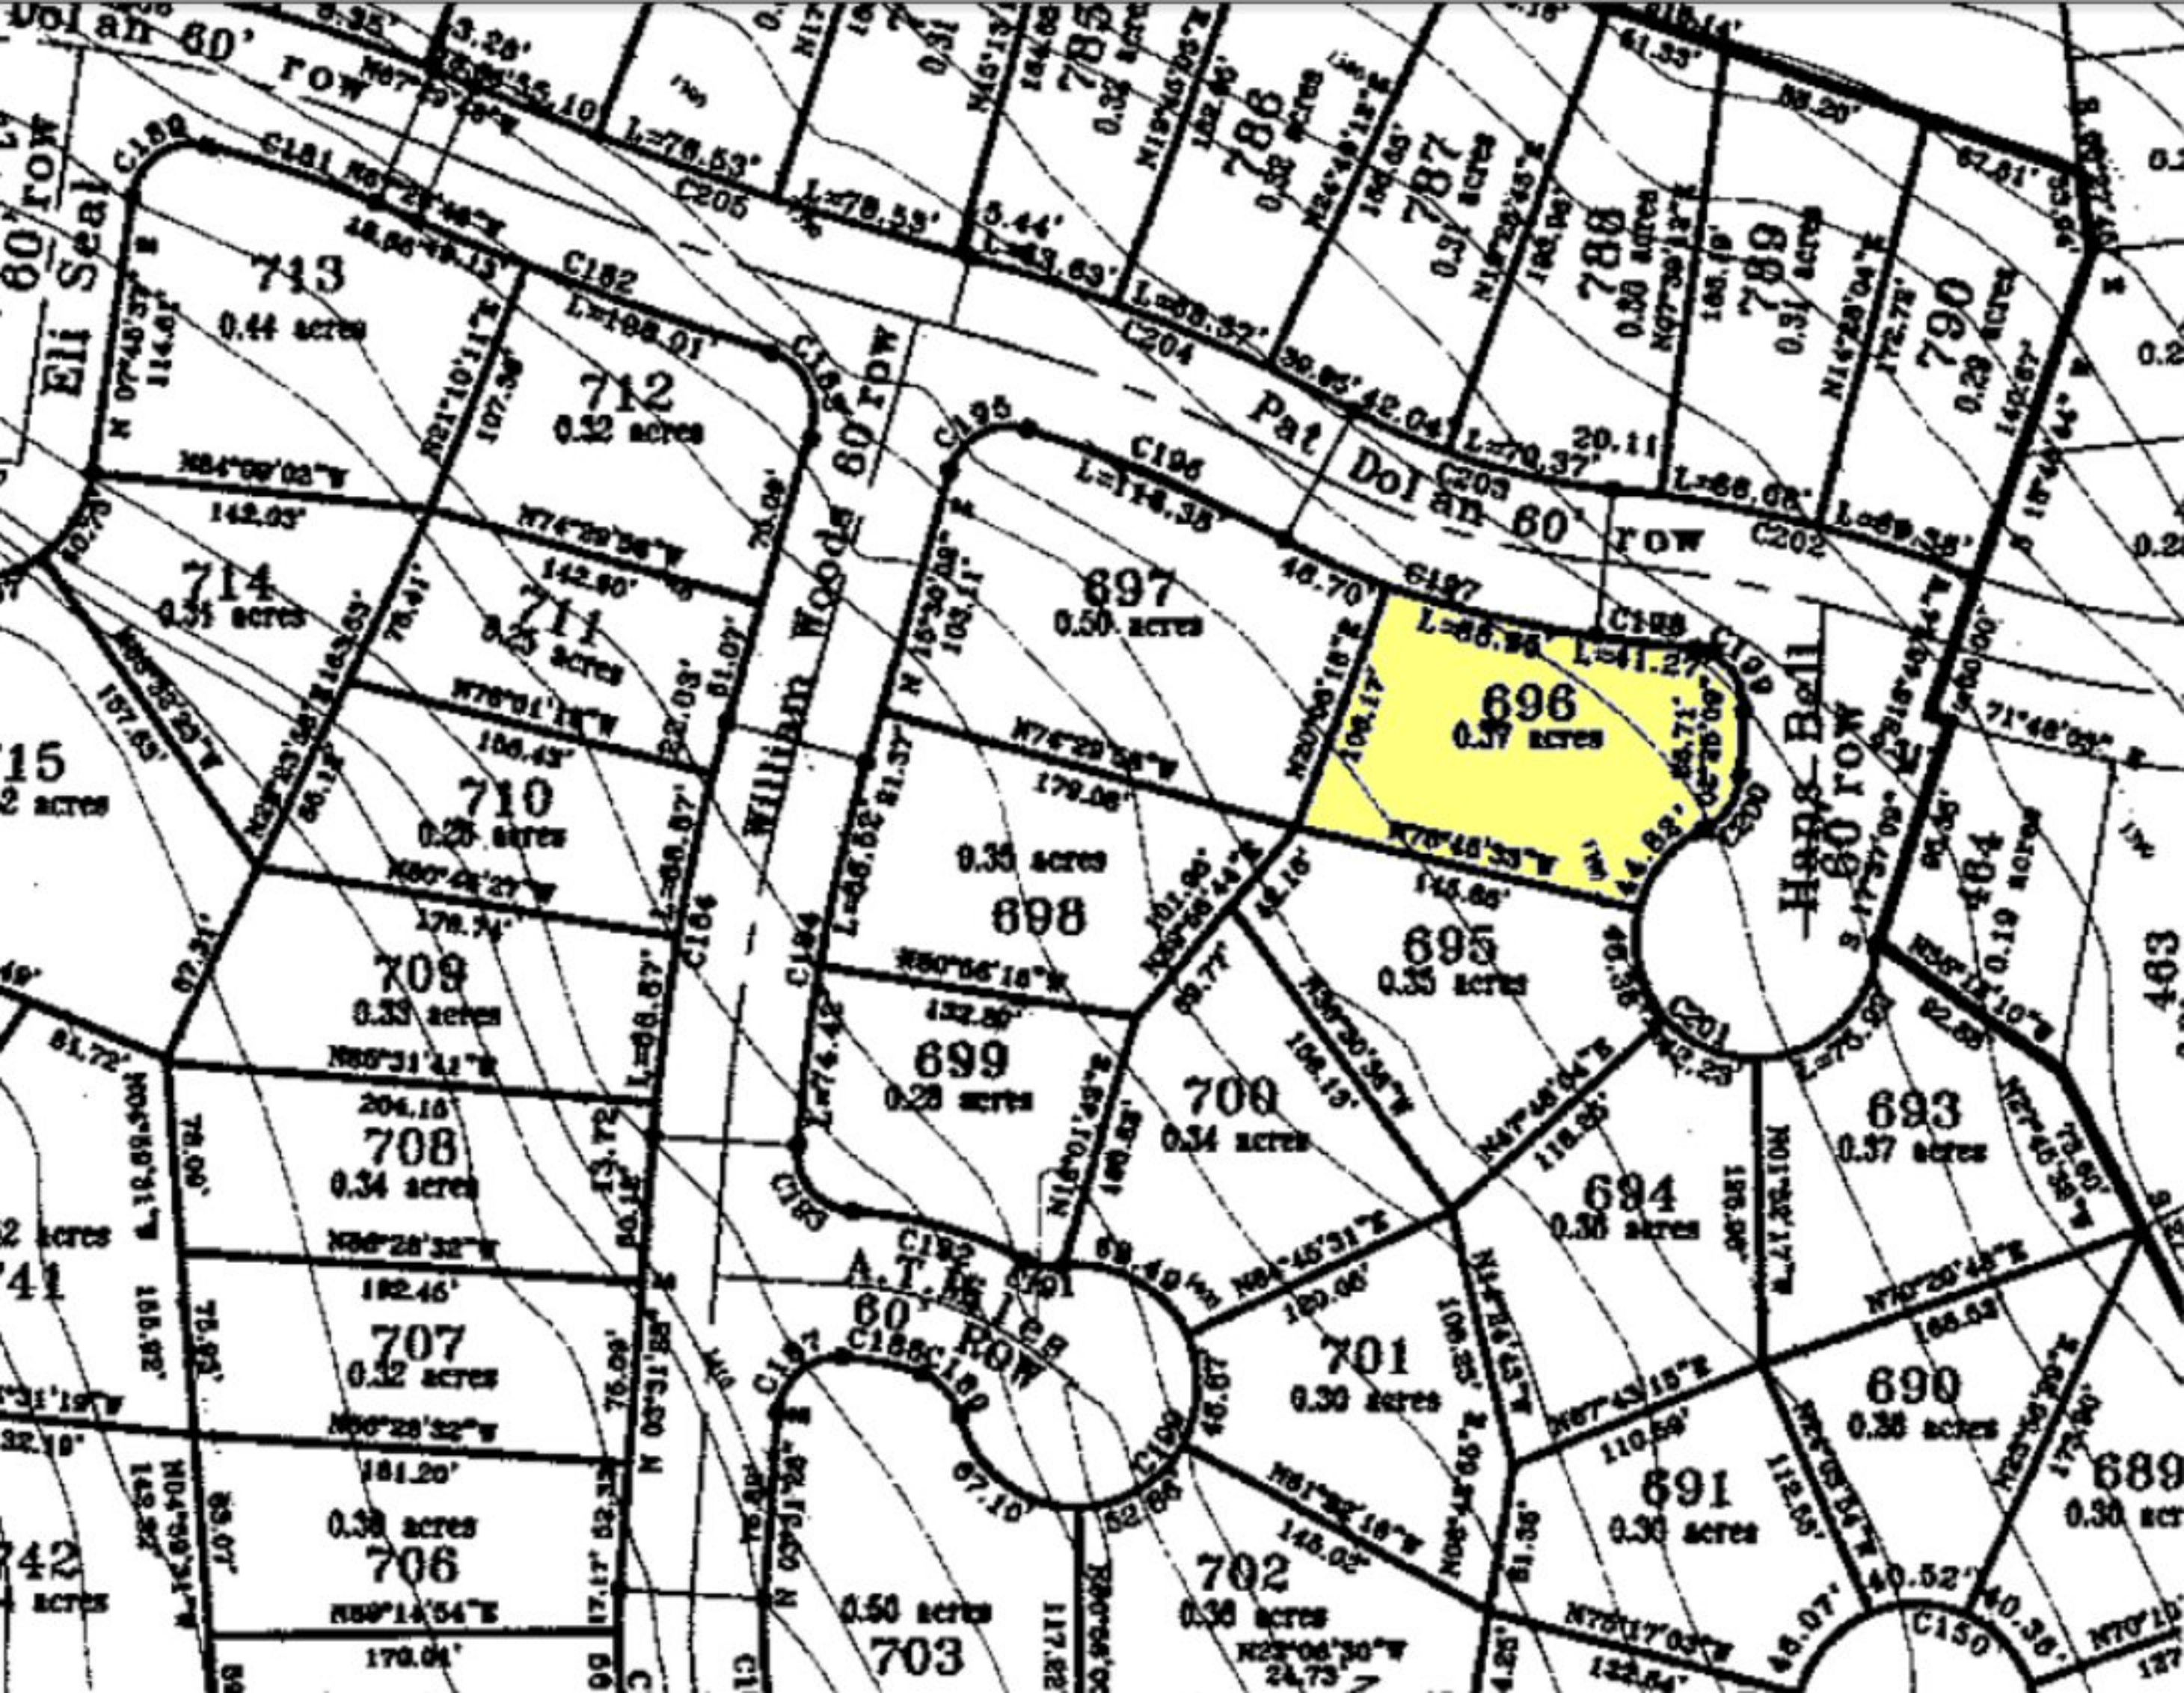

\*\*\* 0.37-ACRE \*\*\* Lot 696 W Pat Dolan ~ Rockin J Ranch

W Pat Dolan

W Pat Dolan

Frank Jones

Steve Baker Ct

Calvin Barrett

Frank Jones

S Calvin Barrett

W Pat Dolan

William Woods

William Woods

William Woods

1420 FT

1420 FT

1400 FT

1400 FT

1400 FT

1380 FT

1380 FT

1380 FT

1360 FT

1360 FT

1360 FT

1340 FT