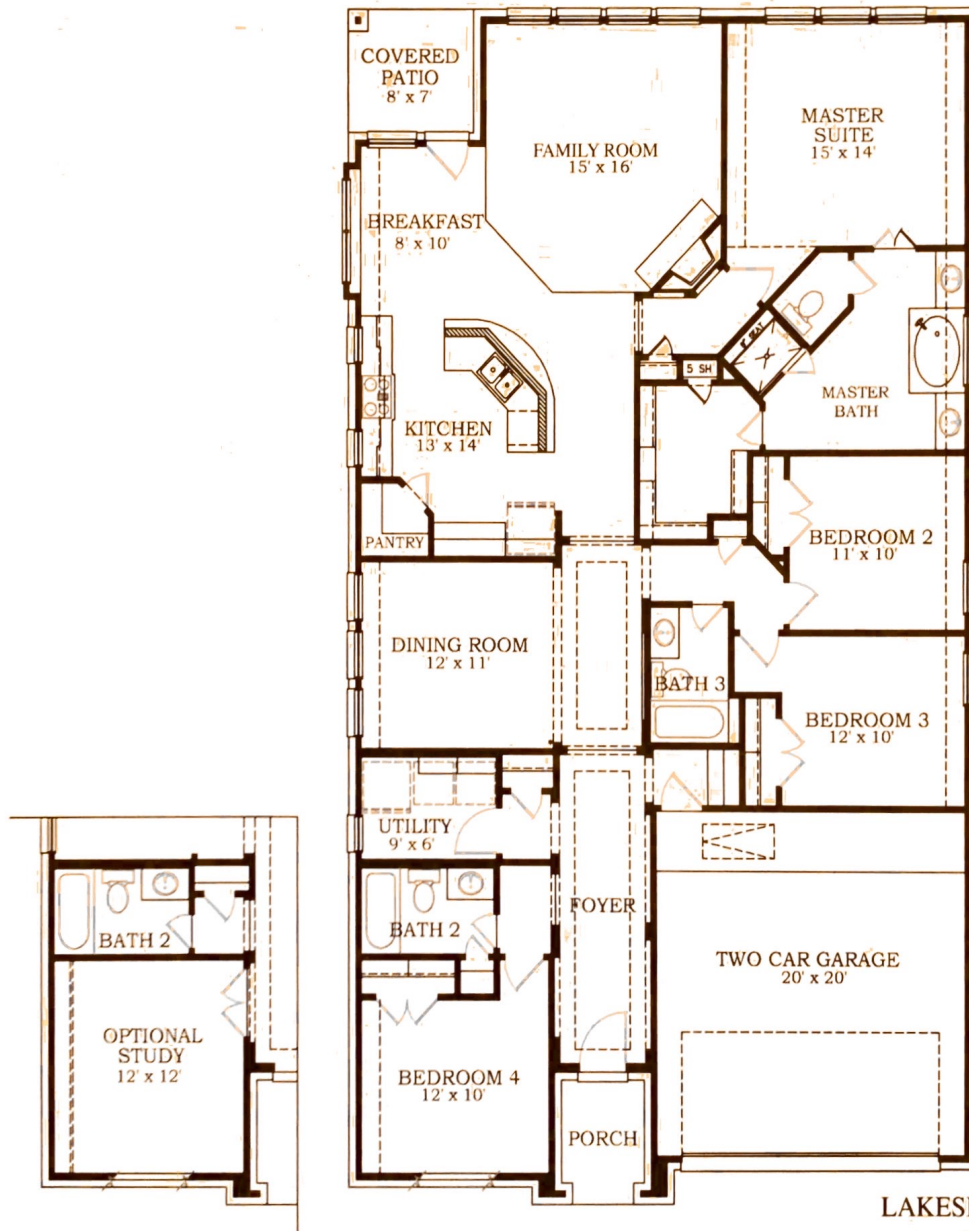

# Whitney

4 Bedrooms | 3 Baths

2,214 Sq. Ft. Total

LAKESIDE COLLECTION  
PLAN #4333