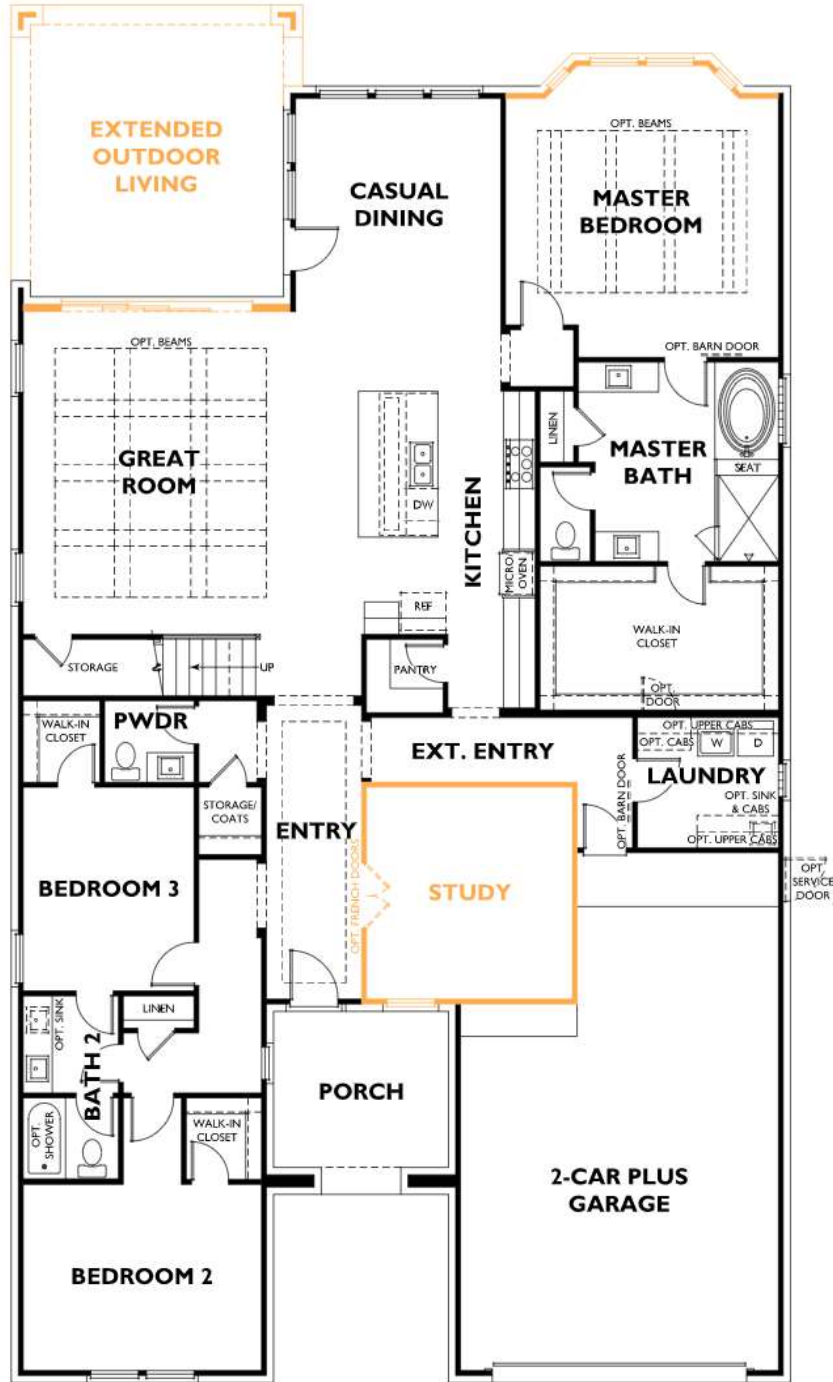

Harmony 60' Series at Vivace - Plan 5137

2-4 Bedrooms - 3.5 Bathrooms - 2 Car Garage
27691 Vivace Drive, Spring, TX 77386
(832) 869-4035

Exterior B

Floor 1

Selected Options: Study, 12080 Stacking Slider at Great Room, Bay Window at Master Bedroom, Extended Outdoor Living, Bedroom 4

The following options are available but not selected : Study, 9080 Stacking Slider at Casual Dining, Fireplace at Great Room, Baja Shower at Master Bath, Spa Bath at Master Bath, Fireplace at Outdoor Living, Kitchenette at Outdoor Living, Attic Storage, Media Room

Floor 2

Selected Options: Study, 12080 Stacking Slider at Great Room, Bay Window at Master Bedroom, Extended Outdoor Living, Bedroom 4

The following options are available but not selected : Study, 9080 Stacking Slider at Casual Dining, Fireplace at Great Room, Baja Shower at Master Bath, Spa Bath at Master Bath, Fireplace at Outdoor Living, Kitchenette at Outdoor Living, Attic Storage, Media Room