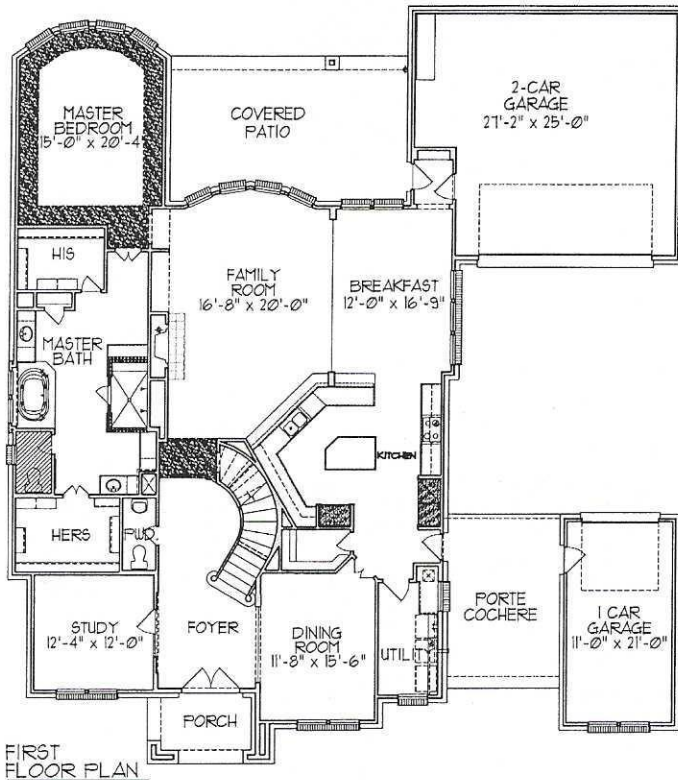

TRENDMAKER

EXPERIENCE LUXURY ■ TRENDMAKERHOMES.COM

PLAN - A870 - 4631 sq.ft.

OPTIONS

OPT:#0634
BEDROOM 5/BATH 5

OPT:#0098
1/2 BATH AT GARAGE

OPT:#0191
OUTDOOR COOKING

In an effort to constantly improve our plans, homes started in the future and some recently started homes under construction may have substantial differences from existing Trendmaker homes, including models, that may already be built in communities. Square footage is approximate and may vary per elevation.

ELEVATIONS - A870 - 4631 sq.ft.

Elevation - A

Elevation - S

Elevation - T

In an effort to constantly improve our plans, homes started in the future and some recently started homes under construction may have substantial differences from existing Trendmaker homes, including models, that may already be built in communities.
Square footage is approximate and may vary per elevation.