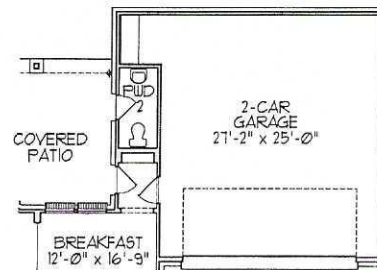

TRENDMAKER

EXPERIENCE LUXURY ■ TRENDMAKERHOMES.COM

PLAN - A870 - 4631 sq.ft.

OPTIONS

OPT:#0634
BEDROOM 5/BATH 5

OPT:#0098
1/2 BATH AT GARAGE

OPT:#0191
OUTDOOR COOKING

In an effort to constantly improve our plans, homes started in the future and some recently started homes under construction may have substantial differences from existing Trendmaker homes, including models, that may already be built in communities. Square footage is approximate and may vary per elevation.

ELEVATIONS - A870 - 4631 sq.ft.

Elevation - A

Elevation - S

Elevation - T

In an effort to constantly improve our plans, homes started in the future and some recently started homes under construction may have substantial differences from existing Trendmaker homes, including models, that may already be built in communities.
Square footage is approximate and may vary per elevation.