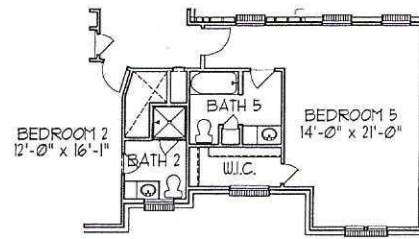

TRENDMAKER

EXPERIENCE LUXURY ■ TRENDMAKERHOMES.COM

PLAN - A870 - 4631 sq.ft.

OPTIONS

OPT:#0634
BEDROOM 5/BATH 5

OPT:#0098
1/2 BATH AT GARAGE

OPT:#0191
OUTDOOR COOKING

In an effort to constantly improve our plans, homes started in the future and some recently started homes under construction may have substantial differences from existing Trendmaker homes, including models, that may already be built in communities. Square footage is approximate and may vary per elevation.

ELEVATIONS - A870 - 4631 sq.ft.

Elevation - A

Elevation - S

Elevation - T

In an effort to constantly improve our plans, homes started in the future and some recently started homes under construction may have substantial differences from existing Trendmaker homes, including models, that may already be built in communities.
Square footage is approximate and may vary per elevation.