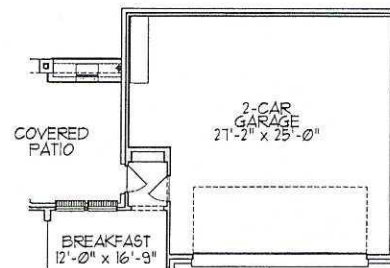

TRENDMAKER

EXPERIENCE LUXURY ■ TRENDMAKERHOMES.COM

PLAN - A870 - 4631 sq.ft.

OPTIONS

OPT:#0634
BEDROOM 5/BATH 5

OPT:#0098
1/2 BATH AT GARAGE

OPT:#0191
OUTDOOR COOKING

In an effort to constantly improve our plans, homes started in the future and some recently started homes under construction may have substantial differences from existing Trendmaker homes, including models, that may already be built in communities. Square footage is approximate and may vary per elevation.

ELEVATIONS - A870 - 4631 sq.ft.

Elevation - A

Elevation - S

Elevation - T

In an effort to constantly improve our plans, homes started in the future and some recently started homes under construction may have substantial differences from existing Trendmaker homes, including models, that may already be built in communities.
Square footage is approximate and may vary per elevation.