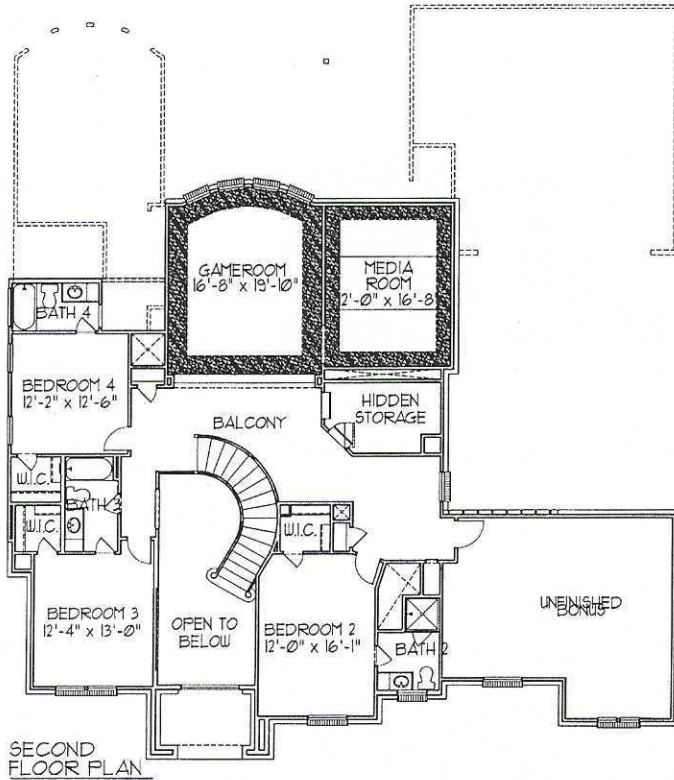

TRENDMAKER

EXPERIENCE LUXURY ■ TRENDMAKERHOMES.COM

PLAN - A870 - 4631 sq.ft.

OPTIONS

OPT:#0634
BEDROOM 5/BATH 5

OPT:#0098
1/2 BATH AT GARAGE

OPT:#0191
OUTDOOR COOKING

In an effort to constantly improve our plans, homes started in the future and some recently started homes under construction may have substantial differences from existing Trendmaker homes, including models, that may already be built in communities. Square footage is approximate and may vary per elevation.

ELEVATIONS - A870 - 4631 sq.ft.

Elevation - A

Elevation - S

Elevation - T

In an effort to constantly improve our plans, homes started in the future and some recently started homes under construction may have substantial differences from existing Trendmaker homes, including models, that may already be built in communities.
Square footage is approximate and may vary per elevation.