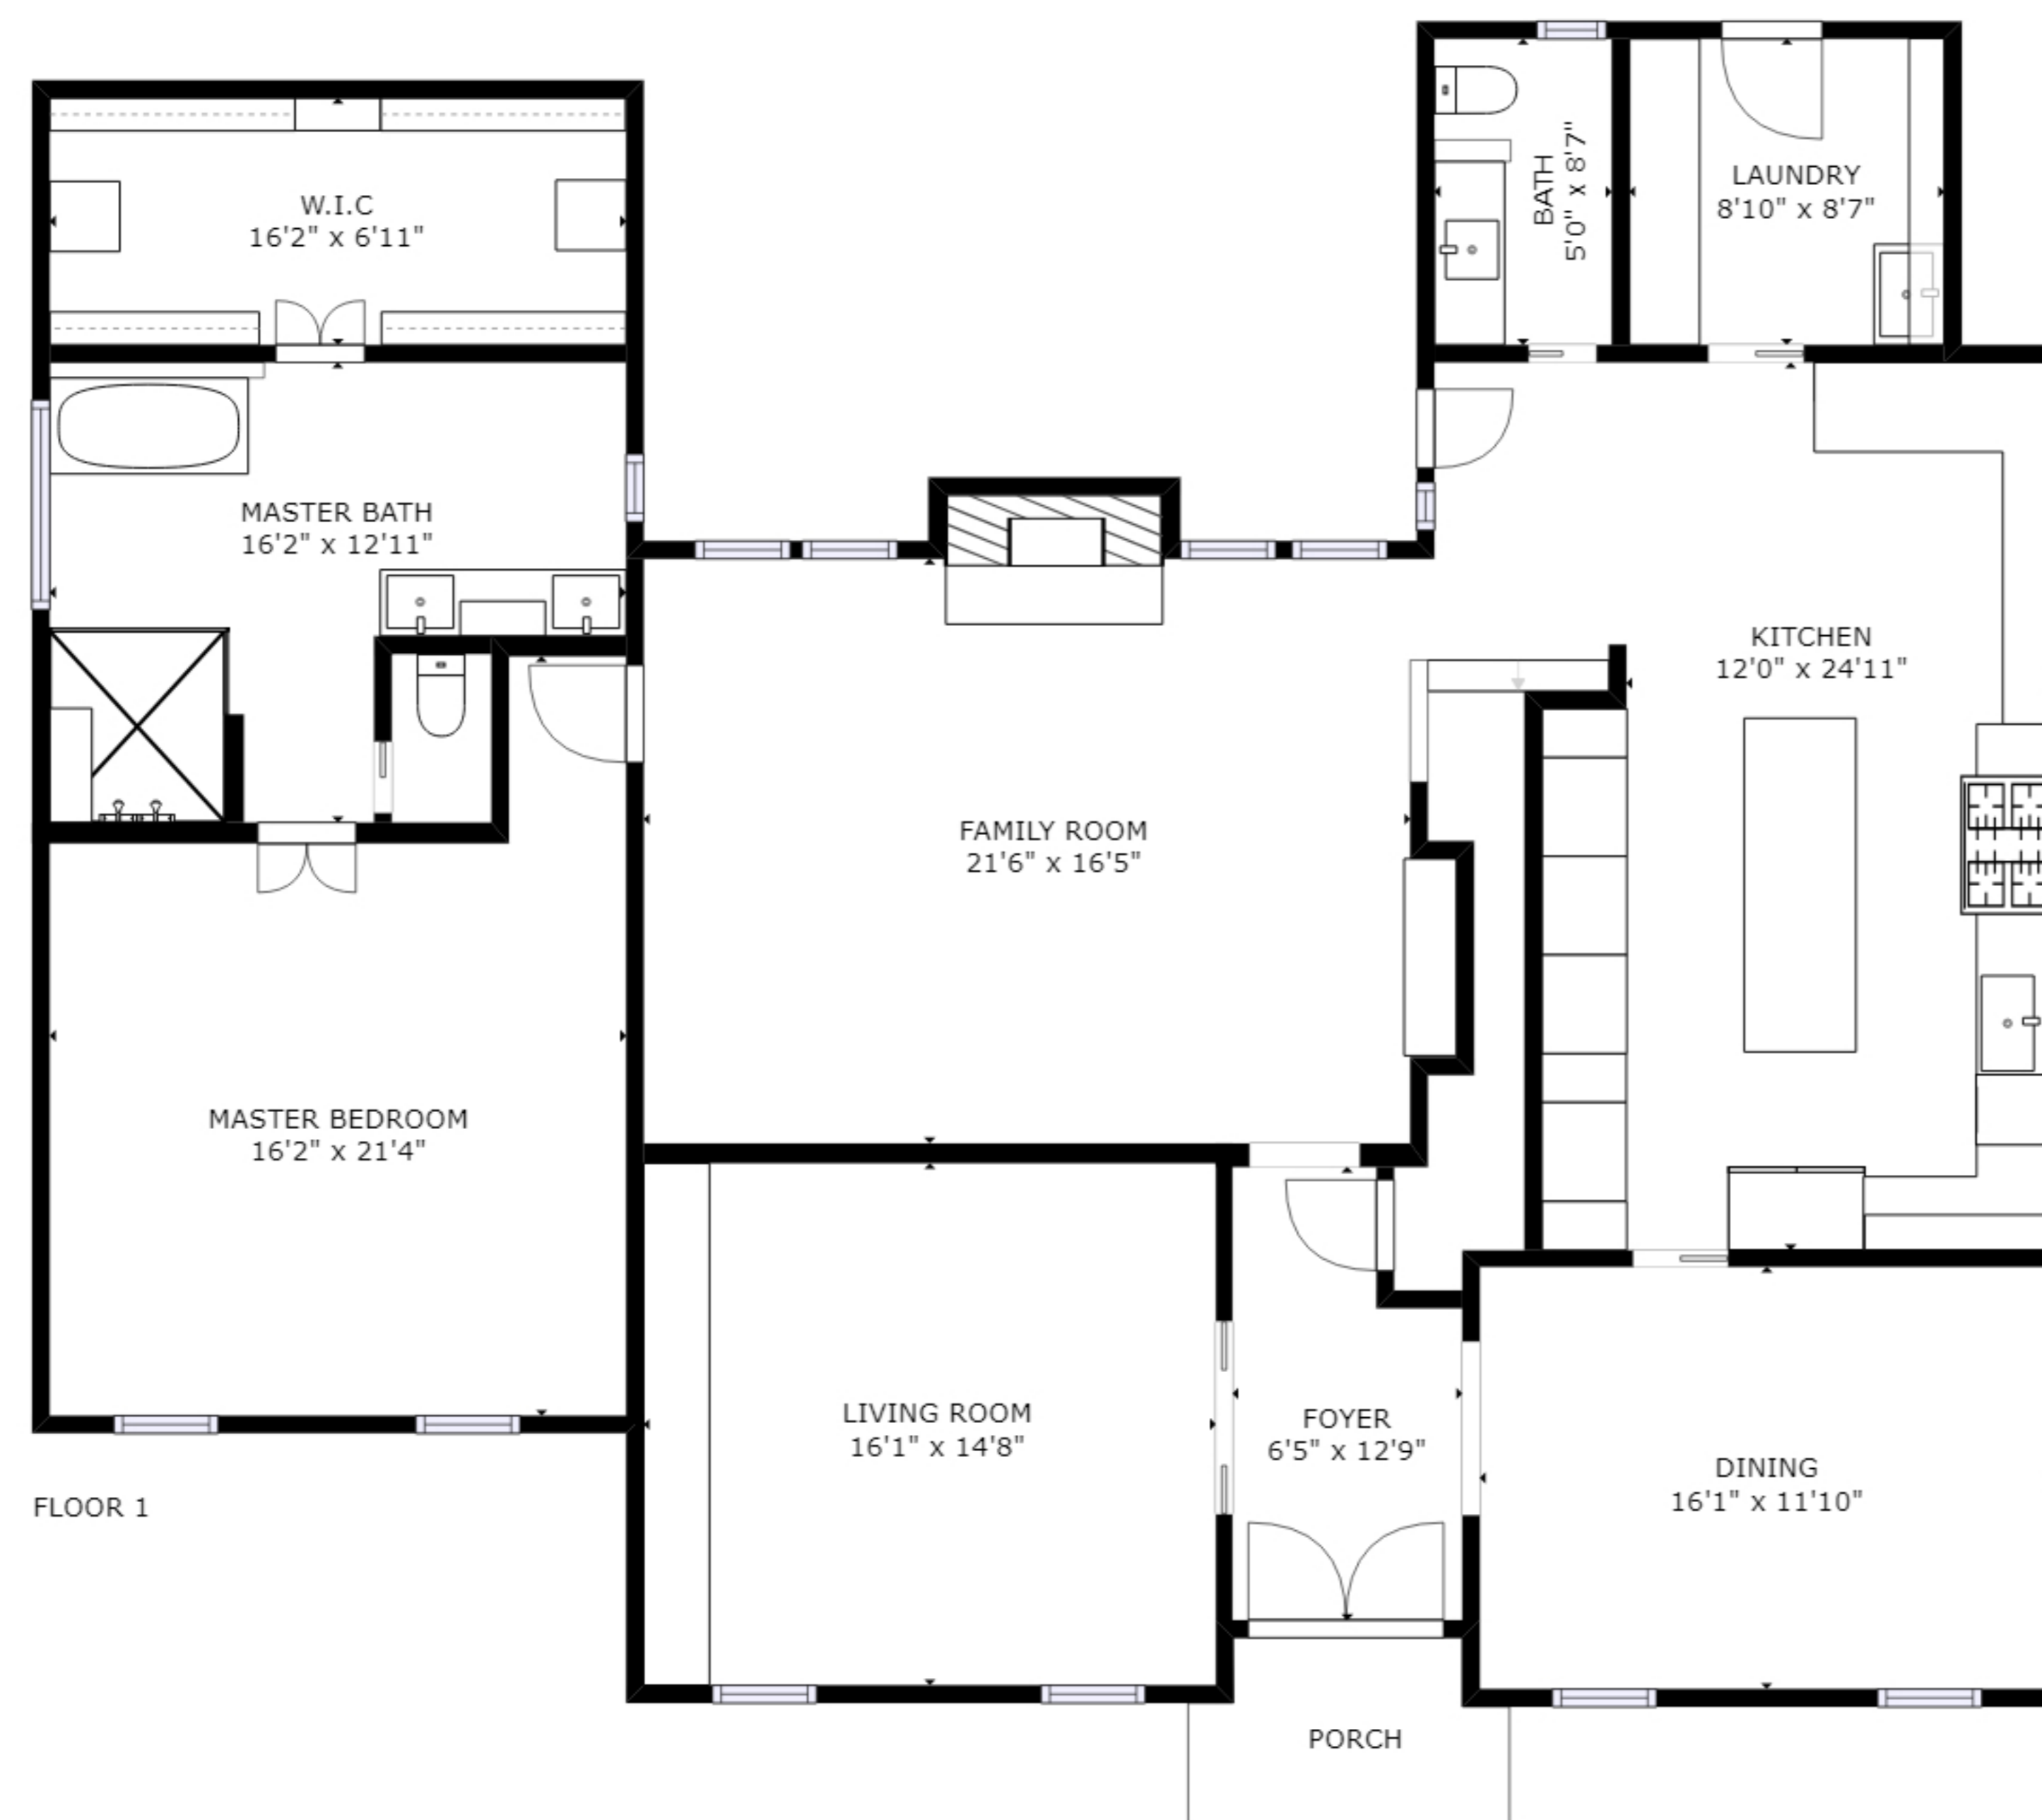

218 Big Hollow Lane

GROSS INTERNAL AREA
 FLOOR 1: 2084 sq ft, FLOOR 2: 1268 sq ft
 TOTAL: 3352 sq ft
 SIZES AND DIMENSIONS ARE APPROXIMATE, ACTUAL MAY VARY.

Presented by
 Lauren Teare