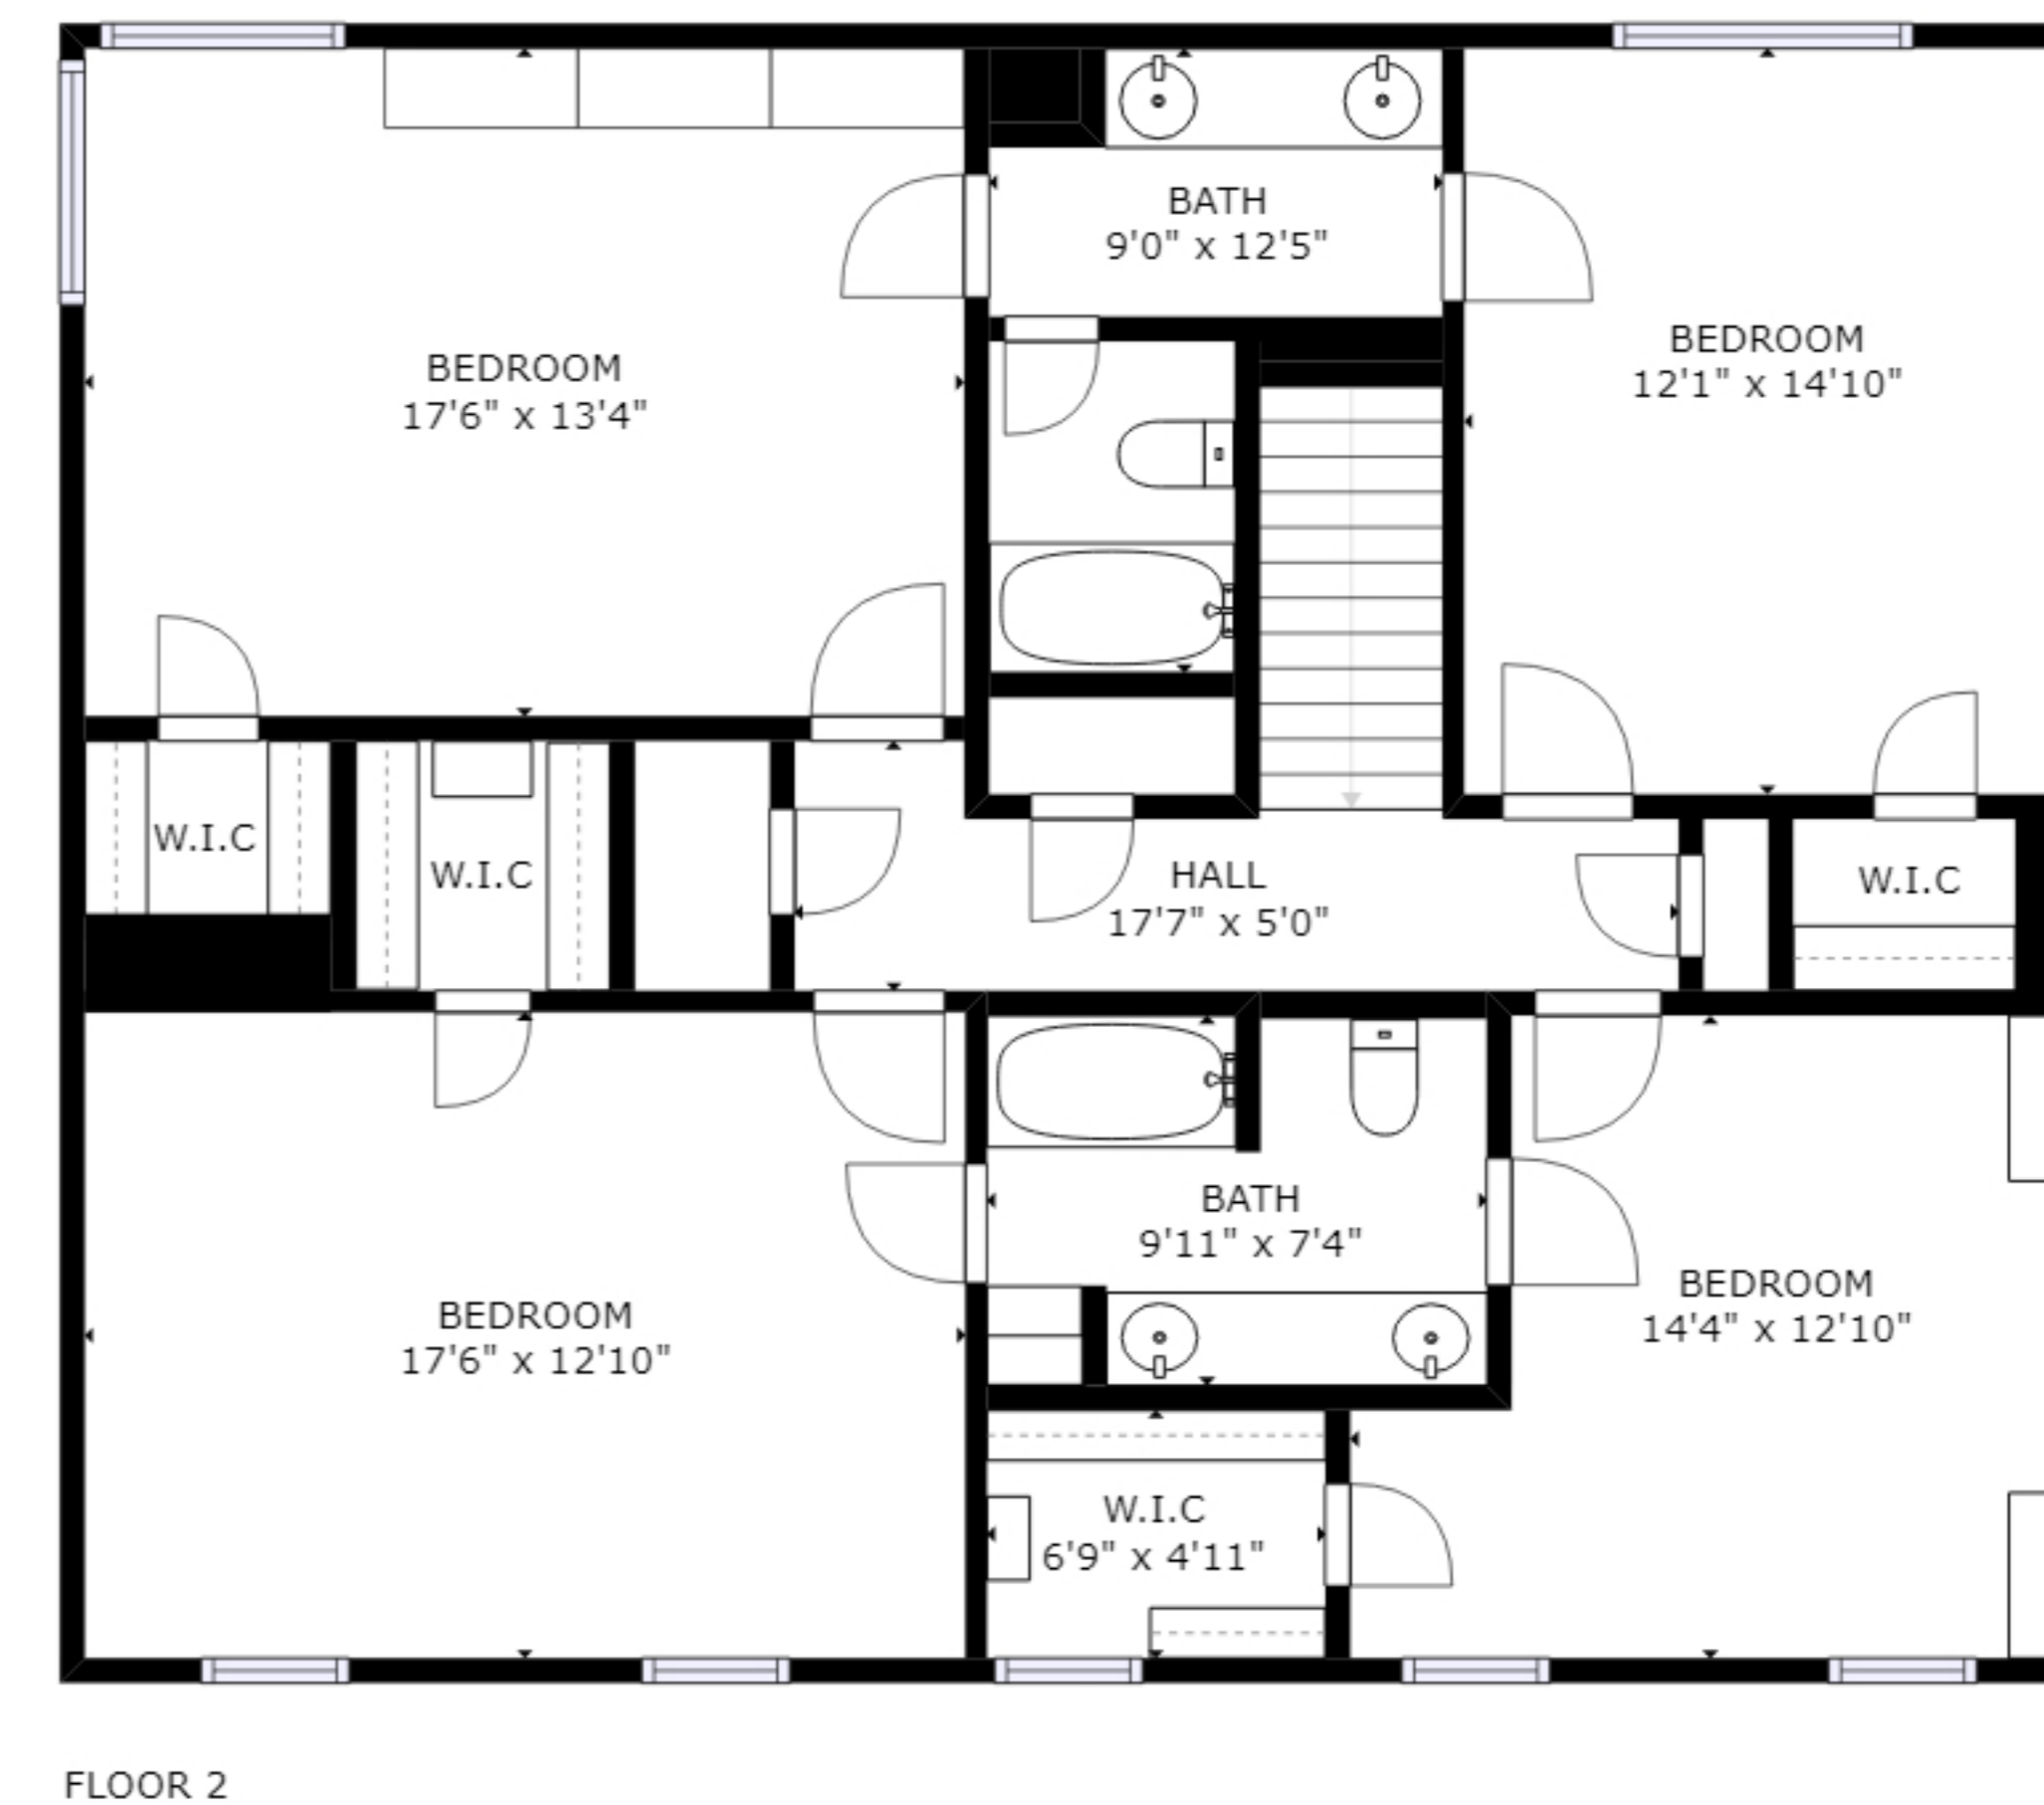

218 Big Hollow Lane

GROSS INTERNAL AREA
 FLOOR 1: 2084 sq ft, FLOOR 2: 1268 sq ft
 TOTAL: 3352 sq ft
 SIZES AND DIMENSIONS ARE APPROXIMATE, ACTUAL MAY VARY.

Presented by
 Lauren Teare