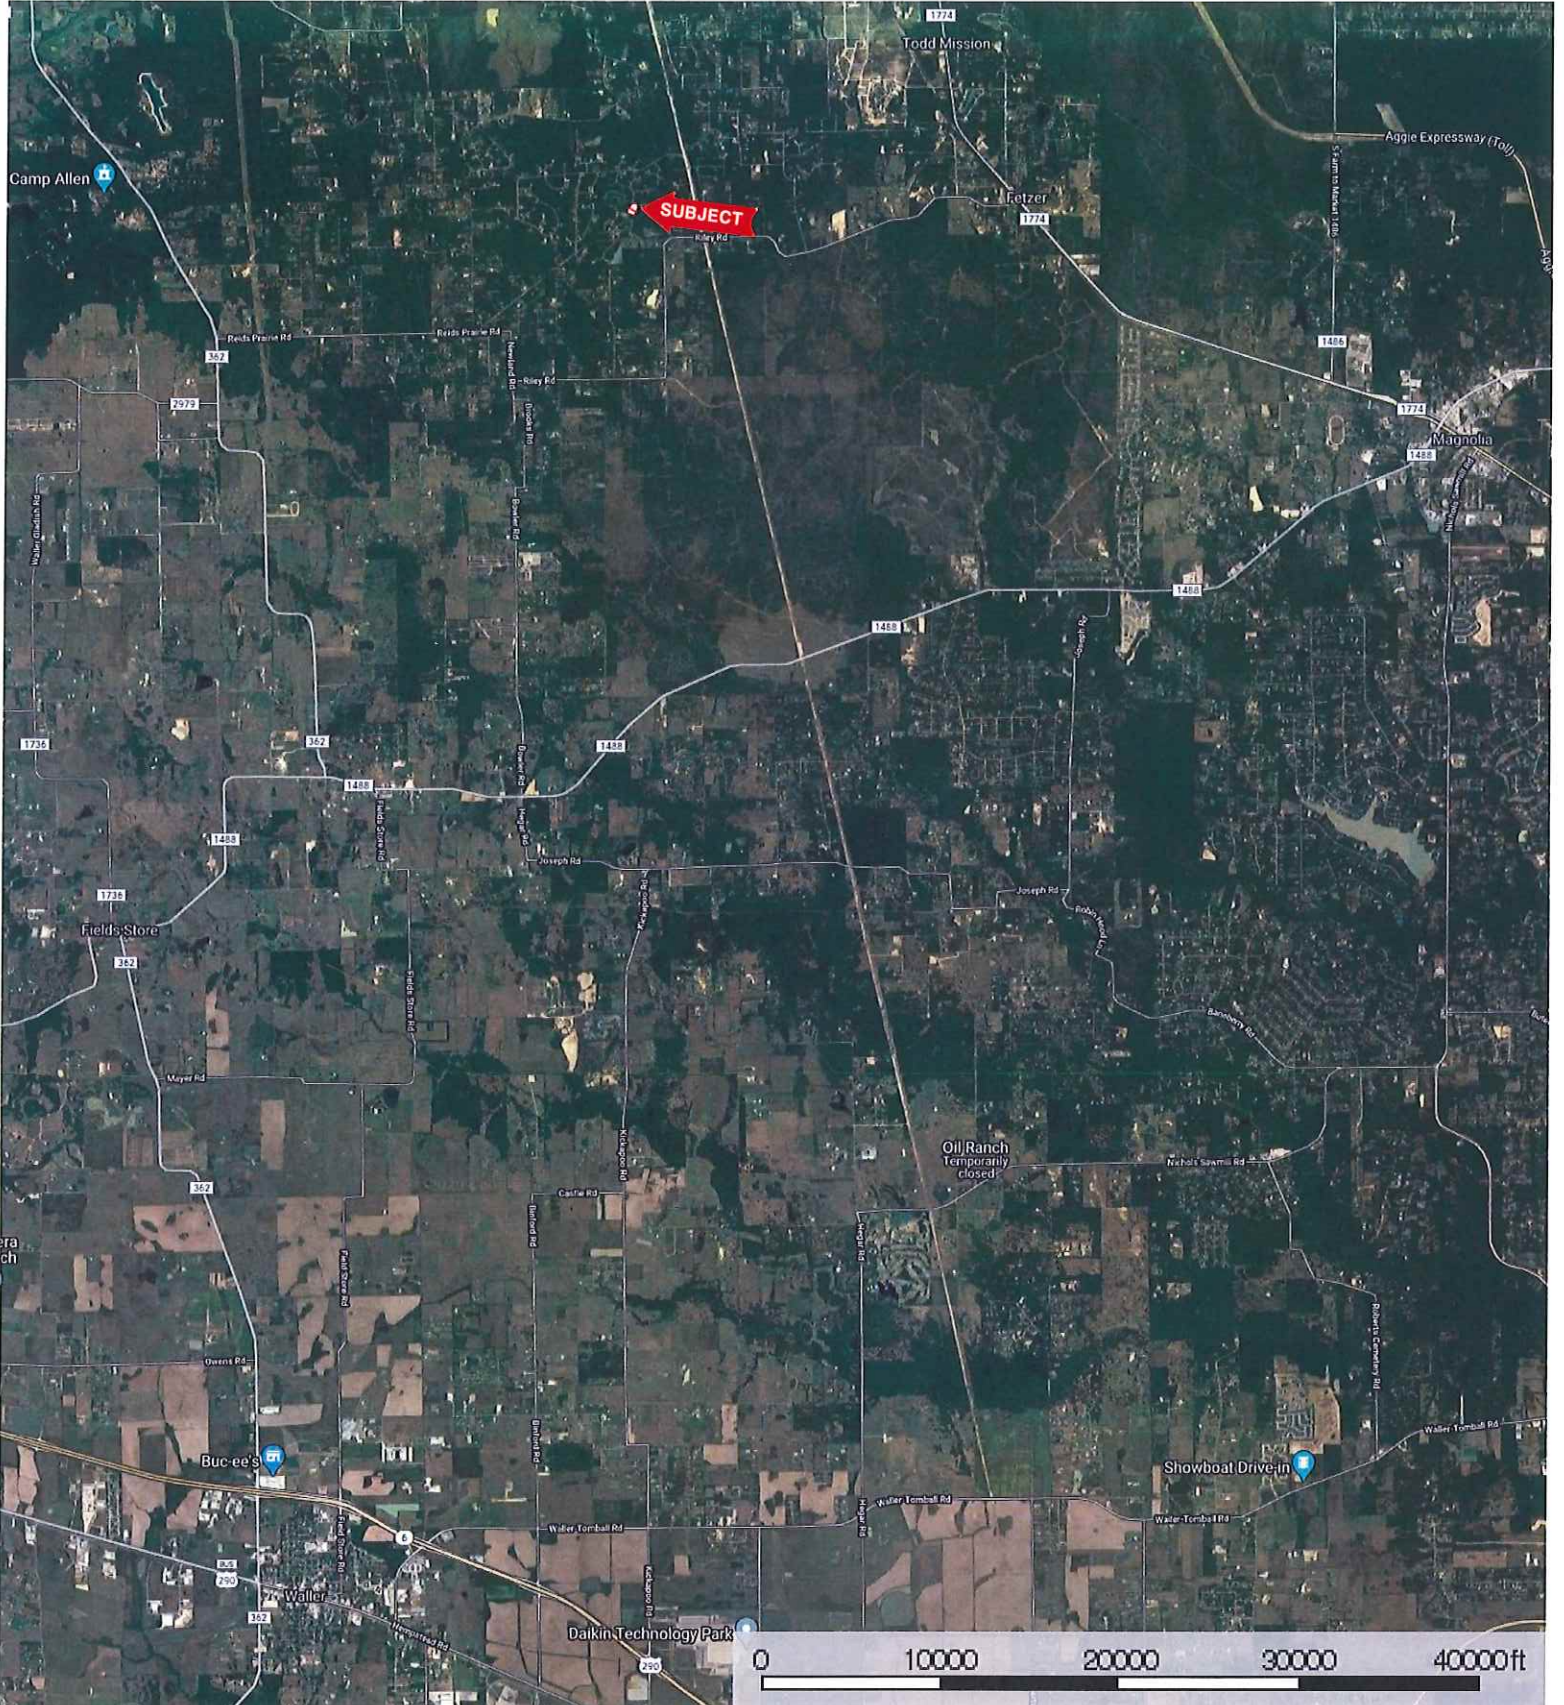

28921 Mustang Dr.
Waller County, Texas, AC +/-

 Boundary

28921 Mustang Dr.
Waller County, Texas, AC +/-

 Boundary

28921 Mustang Dr.
 Waller County, Texas, AC +/-

- Boundary
- 100 Year Floodplain
- 500 Year Floodplain
- Floodway
- Special
- Unmapped/ Not Included