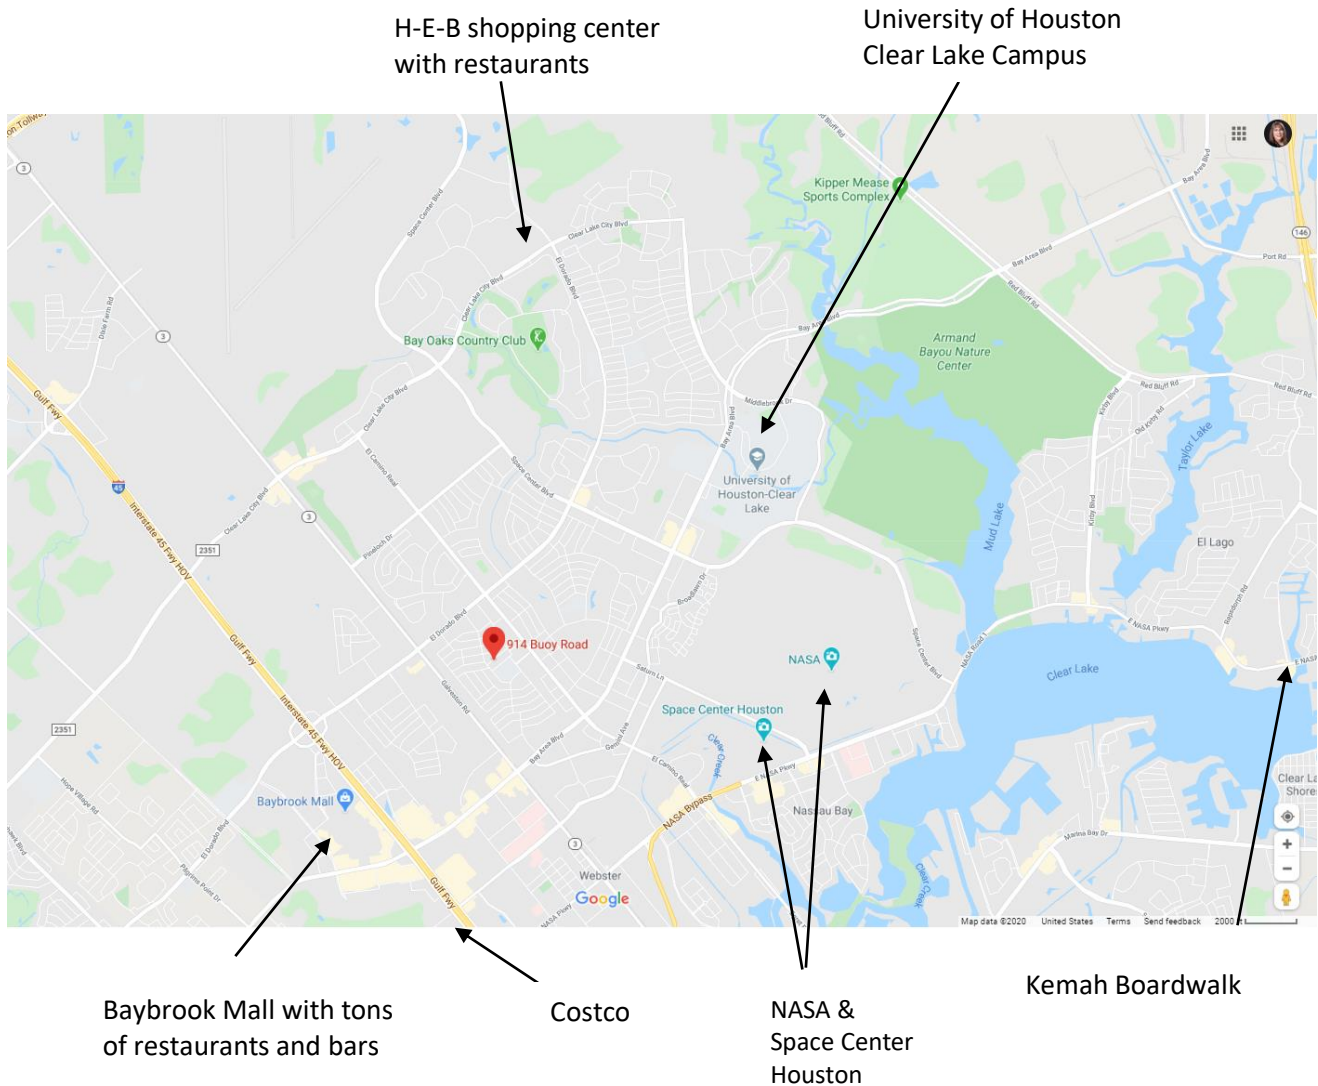

# 914 Buoy Road Nearby destinations

*An easy commute!*

2 minutes to I-45

10 minutes to Beltway 8

25 minutes to Downtown Houston

20 minutes to Kemah Boardwalk

30 minutes to Reliant Stadium

40 minutes to Galveston