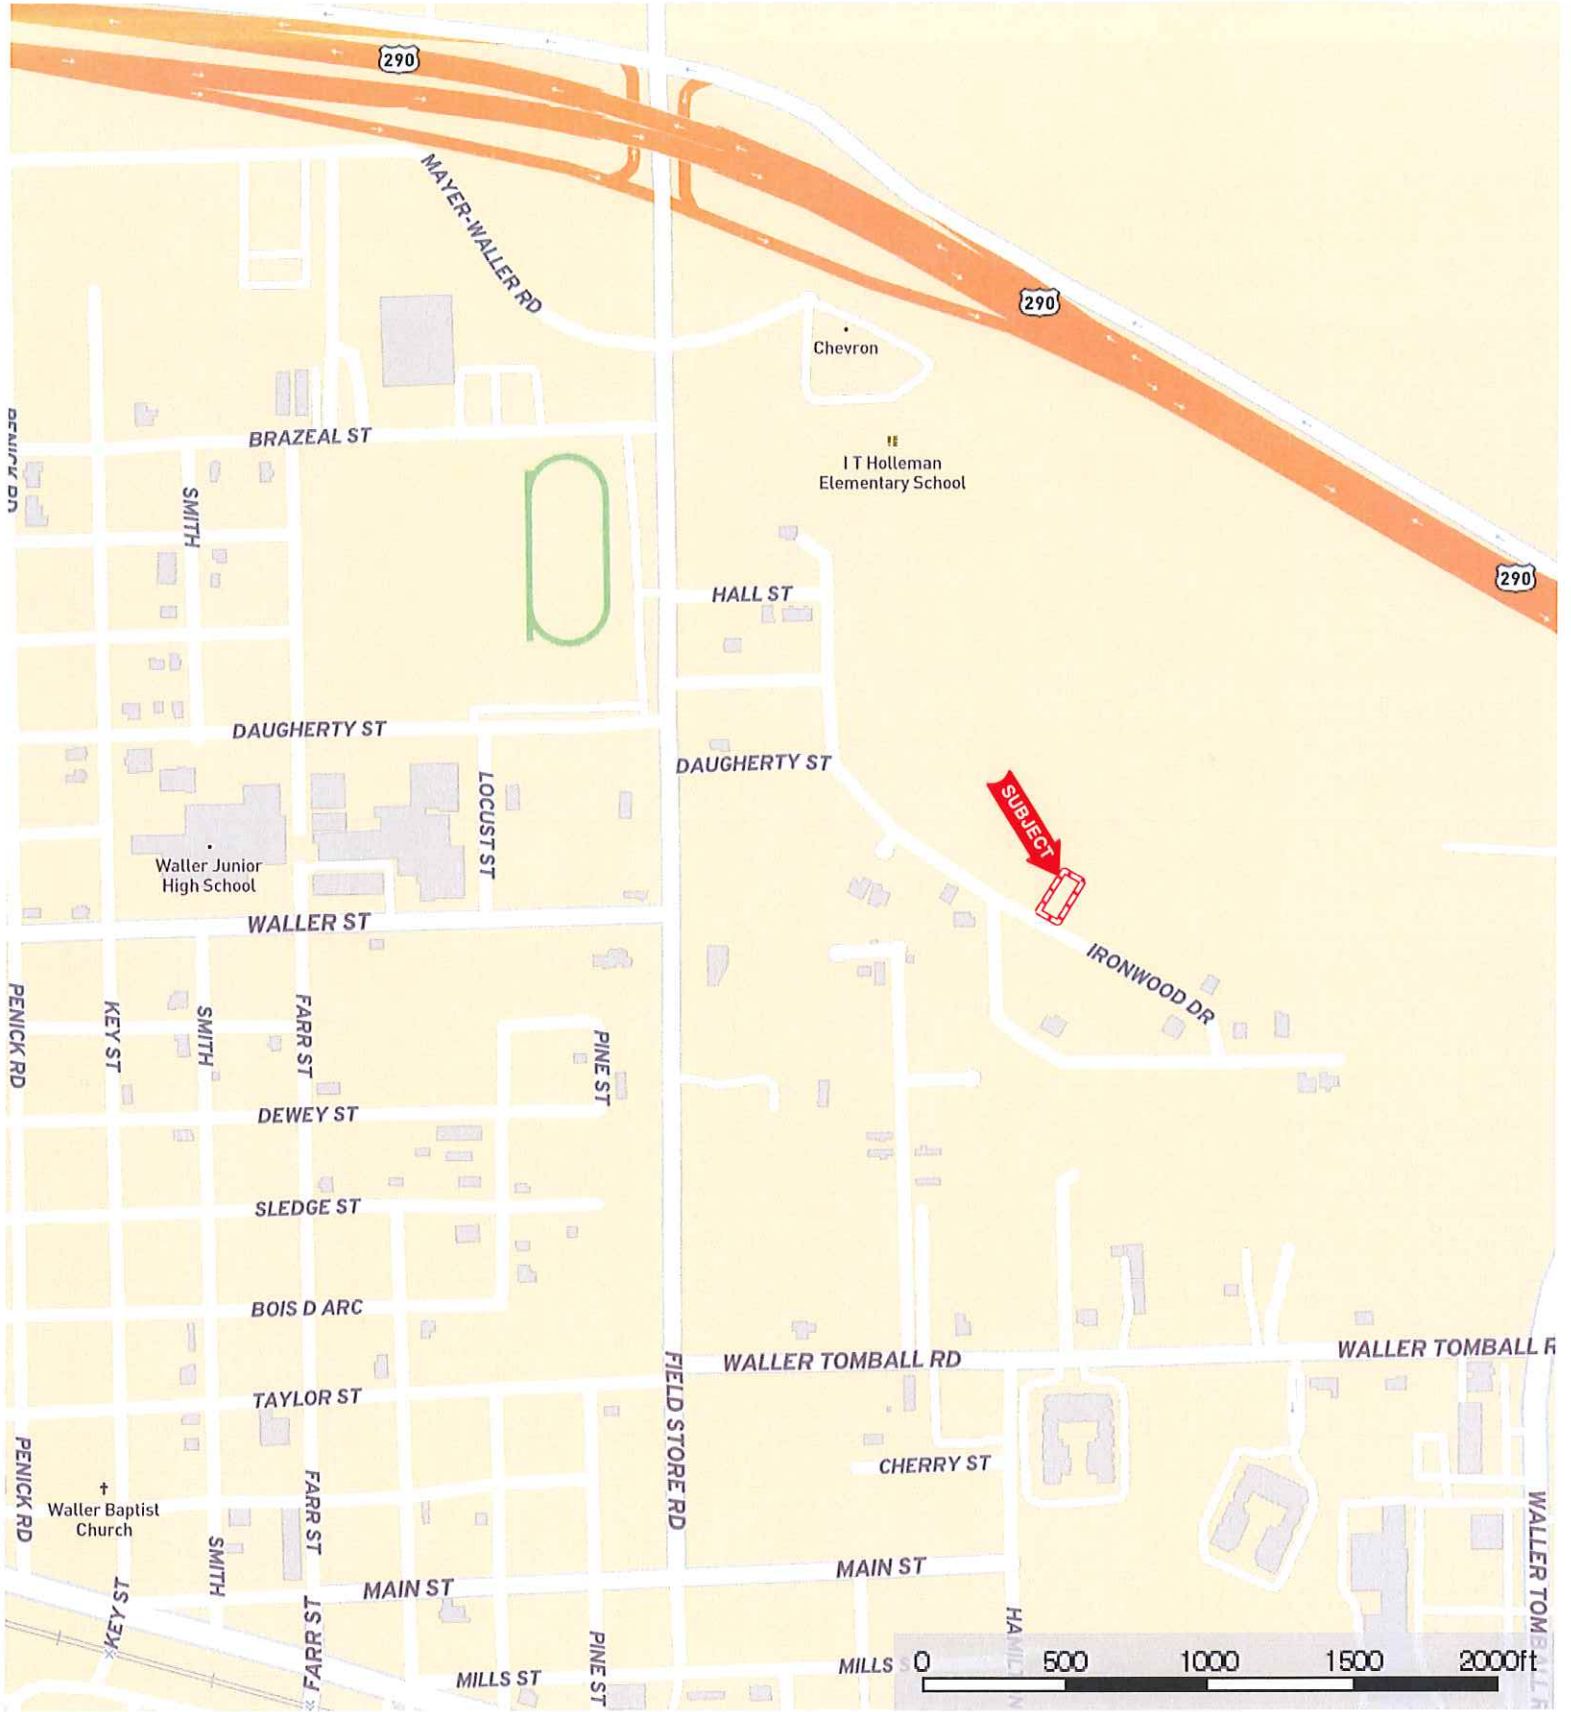

31810 Ironwood Dr.  
Waller County, Texas, AC +/-

 Boundary

31810 Ironwood Dr.  
Waller County, Texas, AC +/-

 Boundary

31810 Ironwood Dr.  
Waller County, Texas, AC +/-

- Boundary
- 100 Year Floodplain
- 500 Year Floodplain
- Floodway
- Special
- Unmapped/ Not Included