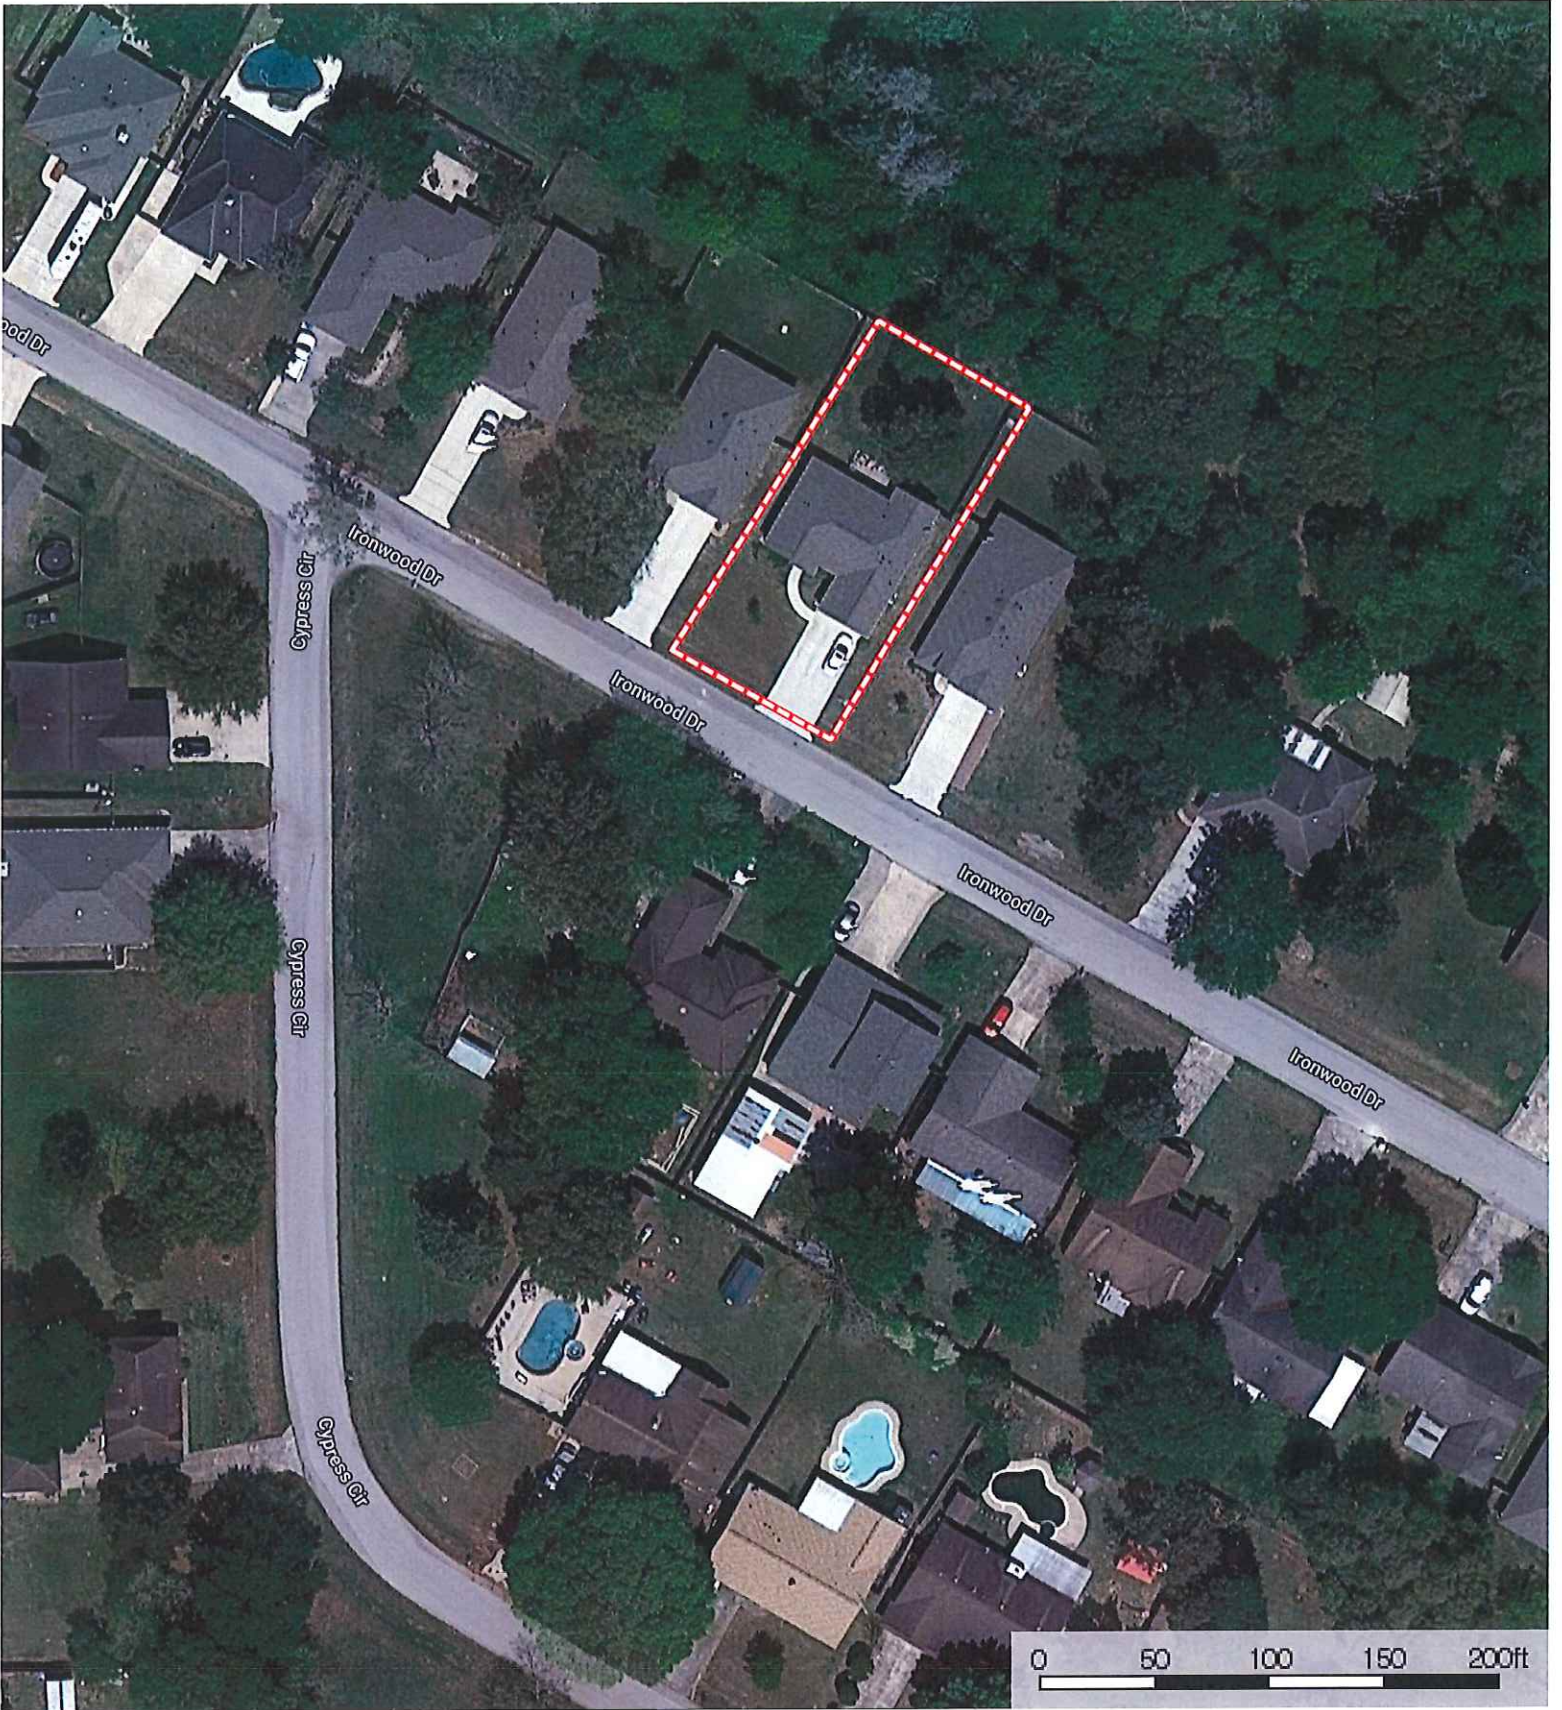

31810 Ironwood Dr.  
Waller County, Texas, AC +/-

 Boundary

31810 Ironwood Dr.  
Waller County, Texas, AC +/-

 Boundary

31810 Ironwood Dr.  
Waller County, Texas, AC +/-

- Boundary
- 100 Year Floodplain
- 500 Year Floodplain
- Floodway
- Special
- Unmapped/ Not Included