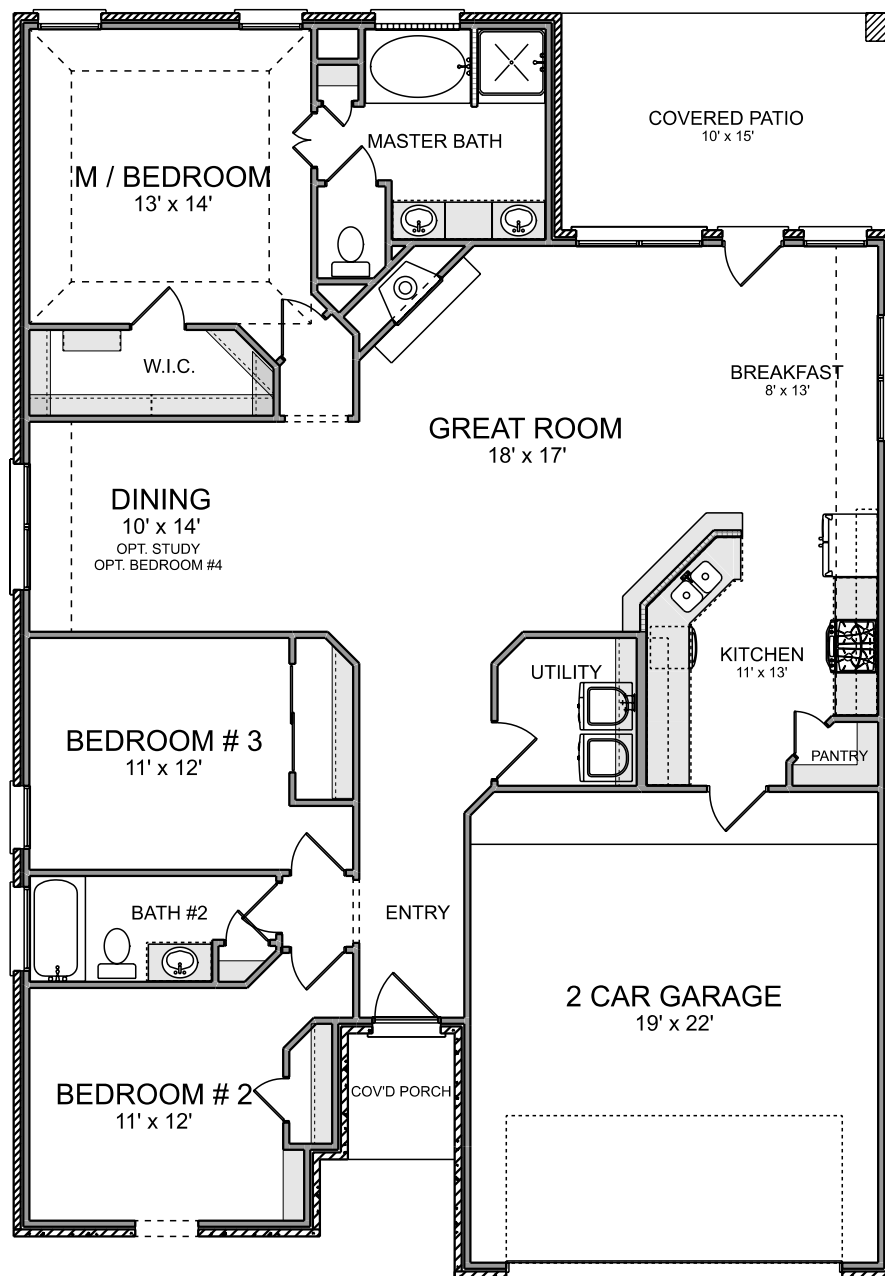

1791 sf

OPT. BEDROOM # 4

MAIN FLOOR PLAN

OPT. STUDY

THE MILL HAVEN
1791 sf

ELEVATION A

ELEVATION B

ELEVATION C