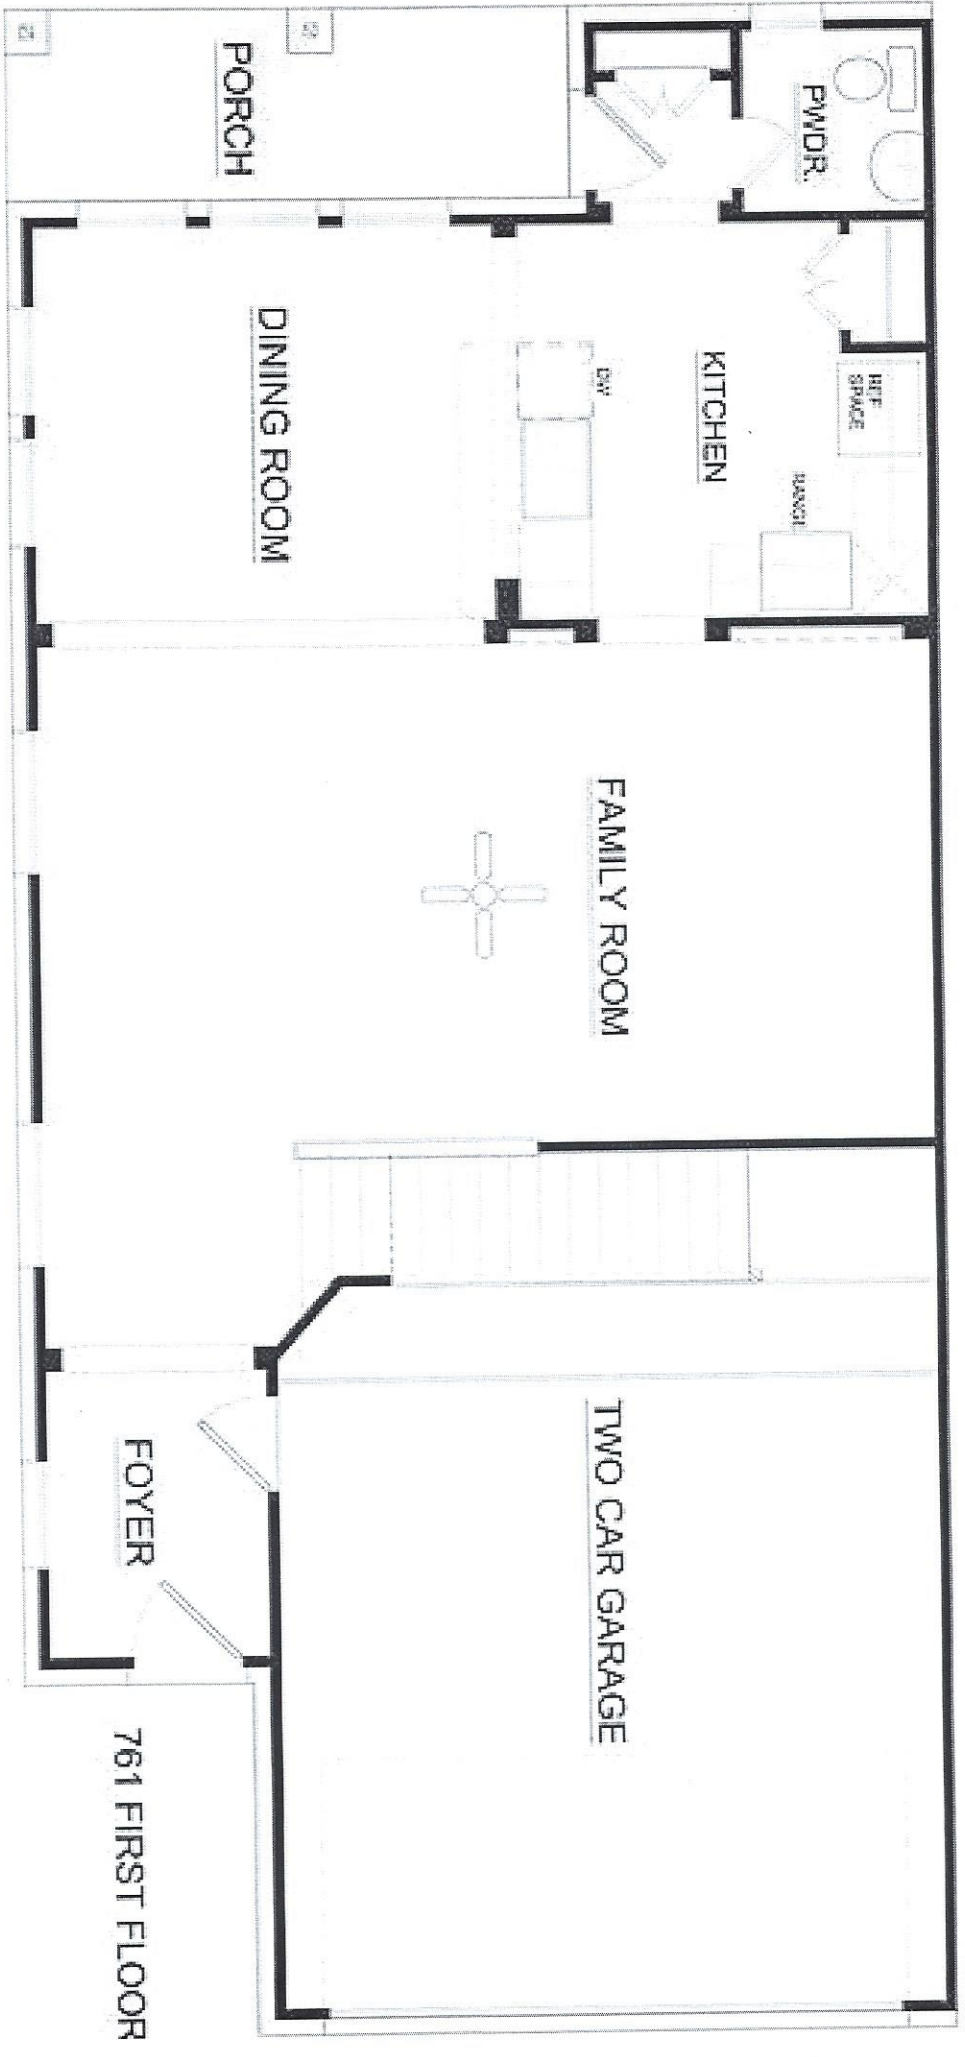

2207 Waterford Park St, Missouri City, Tx 77459

- Garage Door Opener – 2016
- Master Bathroom has frameless shower door
- French drains that connect with all gutters and drains to the street – installed gutters along all the roof line
- New carpet – 11/2018
- Home repainted 5/2020
- Storage installed in attic
- Monkey storage garage system in garage
- Water softener and filtration system installed 9/2019
- A/C unit has auto shut-off valve – installed 2018
- Dishwasher – 2019
- Washing machine – 2018
- Refrigerator, washing machine and dryer stay with home

PWDOR.

KITCHEN

DINING ROOM

FAMILY ROOM

TWO CAR GARAGE

FOYER

761 FIRST FLOOR

PORCH

RFR. SPACE

RANGE

REF.

761 SECOND FLOOR