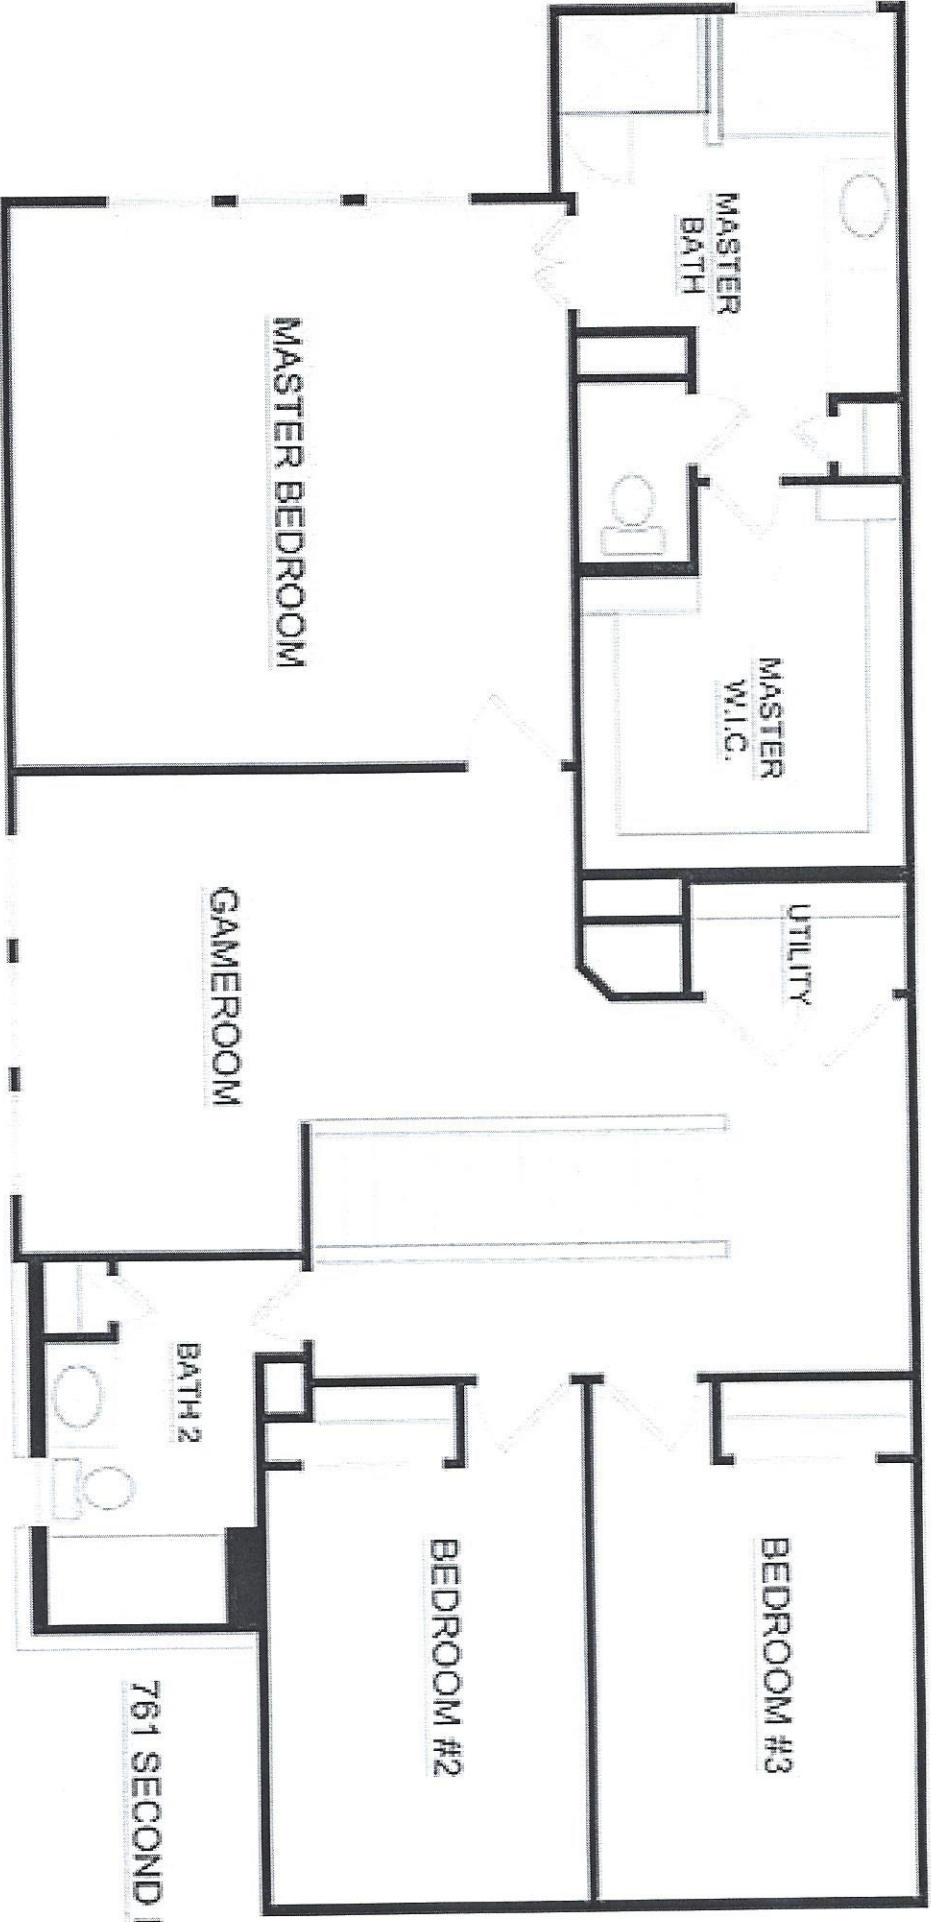

2207 Waterford Park St, Missouri City, Tx 77459

- Garage Door Opener – 2016
- Master Bathroom has frameless shower door
- French drains that connect with all gutters and drains to the street – installed gutters along all the roof line
- New carpet – 11/2018
- Home repainted 5/2020
- Storage installed in attic
- Monkey storage garage system in garage
- Water softener and filtration system installed 9/2019
- A/C unit has auto shut-off valve – installed 2018
- Dishwasher – 2019
- Washing machine – 2018
- Refrigerator, washing machine and dryer stay with home

PWDOR.

KITCHEN

DINING ROOM

FAMILY ROOM

TWO CAR GARAGE

FOYER

761 FIRST FLOOR

PORCH

RFR. SPACE

RANGE

REF.

761 SECOND FLOOR