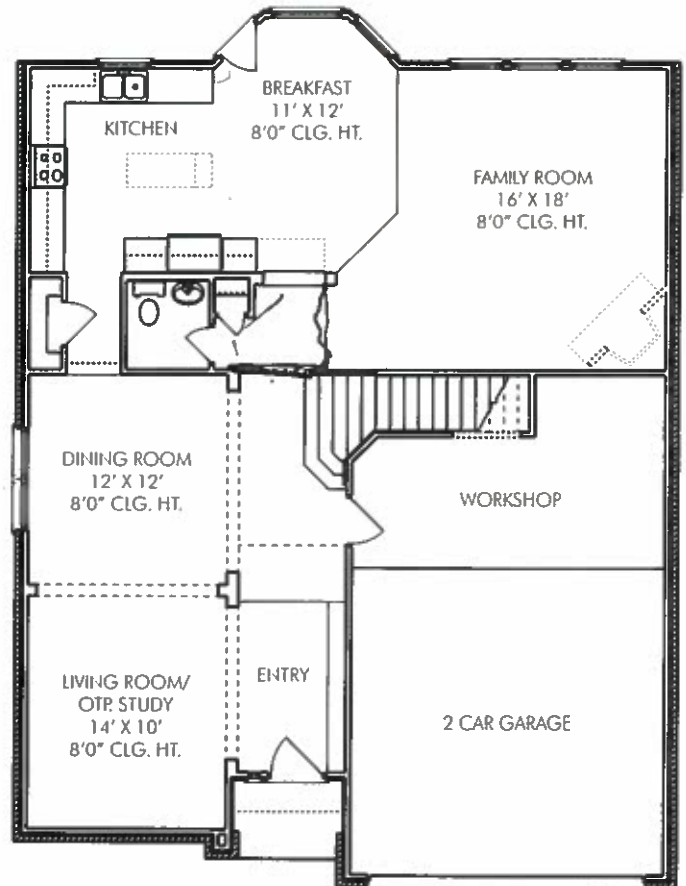

## THE HEREFORD • 2,941 Sq. Ft.

- 4 Bedrooms, 3 1/2 Baths
- Spacious Family Room
- Master Bedroom with Sitting Area and Large Walk-In Closet
- Convenient Upstairs Utility Room

SECOND FLOOR

FIRST FLOOR

Approved by: 2/1/2012

All square footage is approximate. Anglia Homes reserves the right to change specifications and designs without notice.