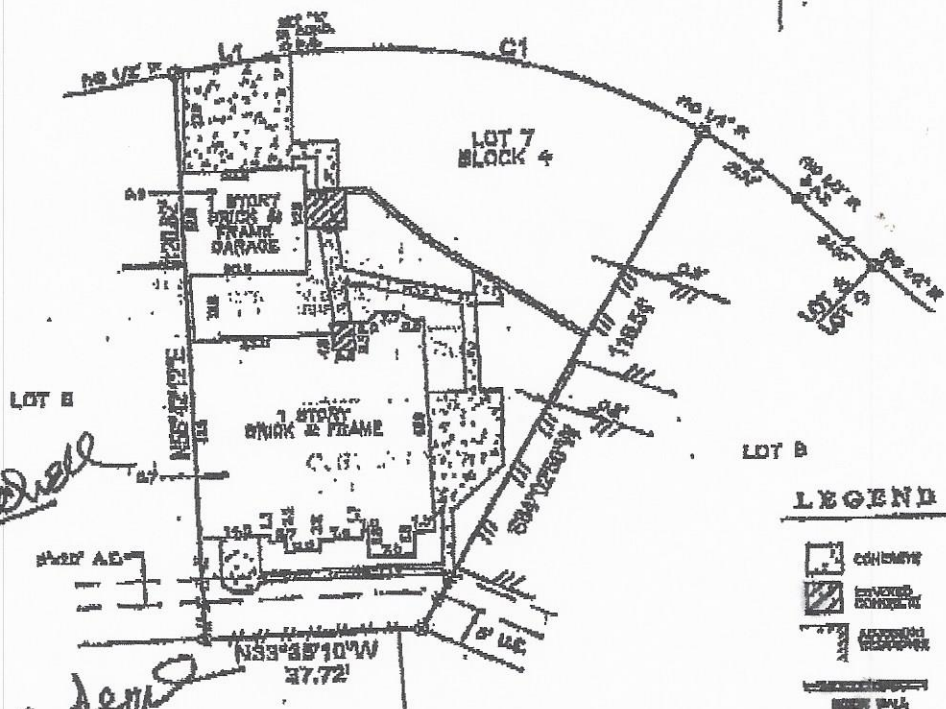

(3347) BEECH POINT DRIVE
(60' R.O.W.)

SCALE 1"=30'

Nancy Woodruff

Dwayne Jones

Janueli N. Jones

LEGEND

- COLONY
- IMPROVED CONCRETE
- ASPHALT DRIVEWAY
- DRIVEWAY
- 1/2" ST. DAPPER TURNOUT 1'
- EXISTING DRIVEWAY

FENCE - 6' WOOD

CURVE	RADIUS	LENGTH	CHORD BEARING	CHORD
1	100.00	79.21	S62°29'24"E	77.61