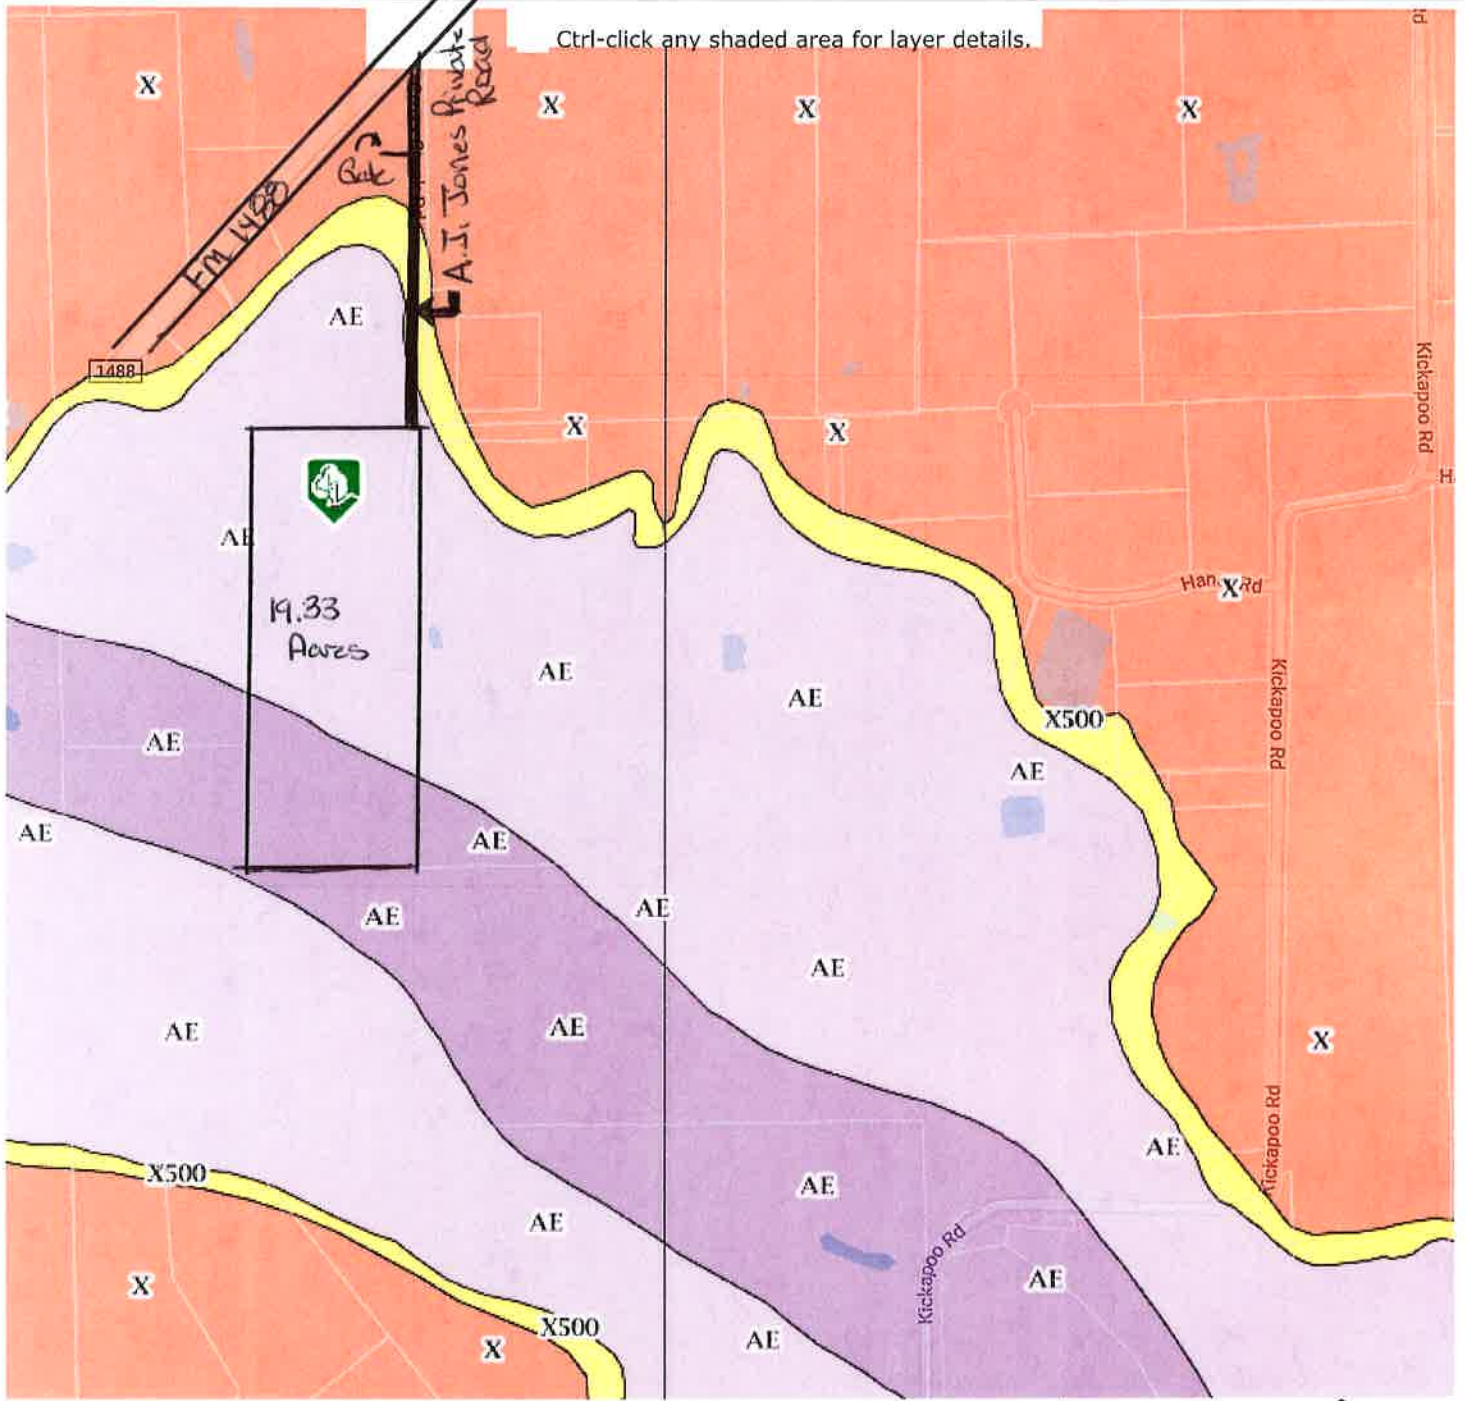

Map

Google Street View

Ctrl-click any shaded area for layer details.

Coastal 100-Year Floodway

Coastal 100-year Floodplain

*Dark Purple*

100-year Floodway

*Light Purple*

100-year Floodplain

*Yellow*

500-year Floodplain incl. levee protected area

Out of Special Flood Hazard Area

*Orange*

Parcel Disclaimened

Ruler

Legend

Google

500 ft

Map data ©2020