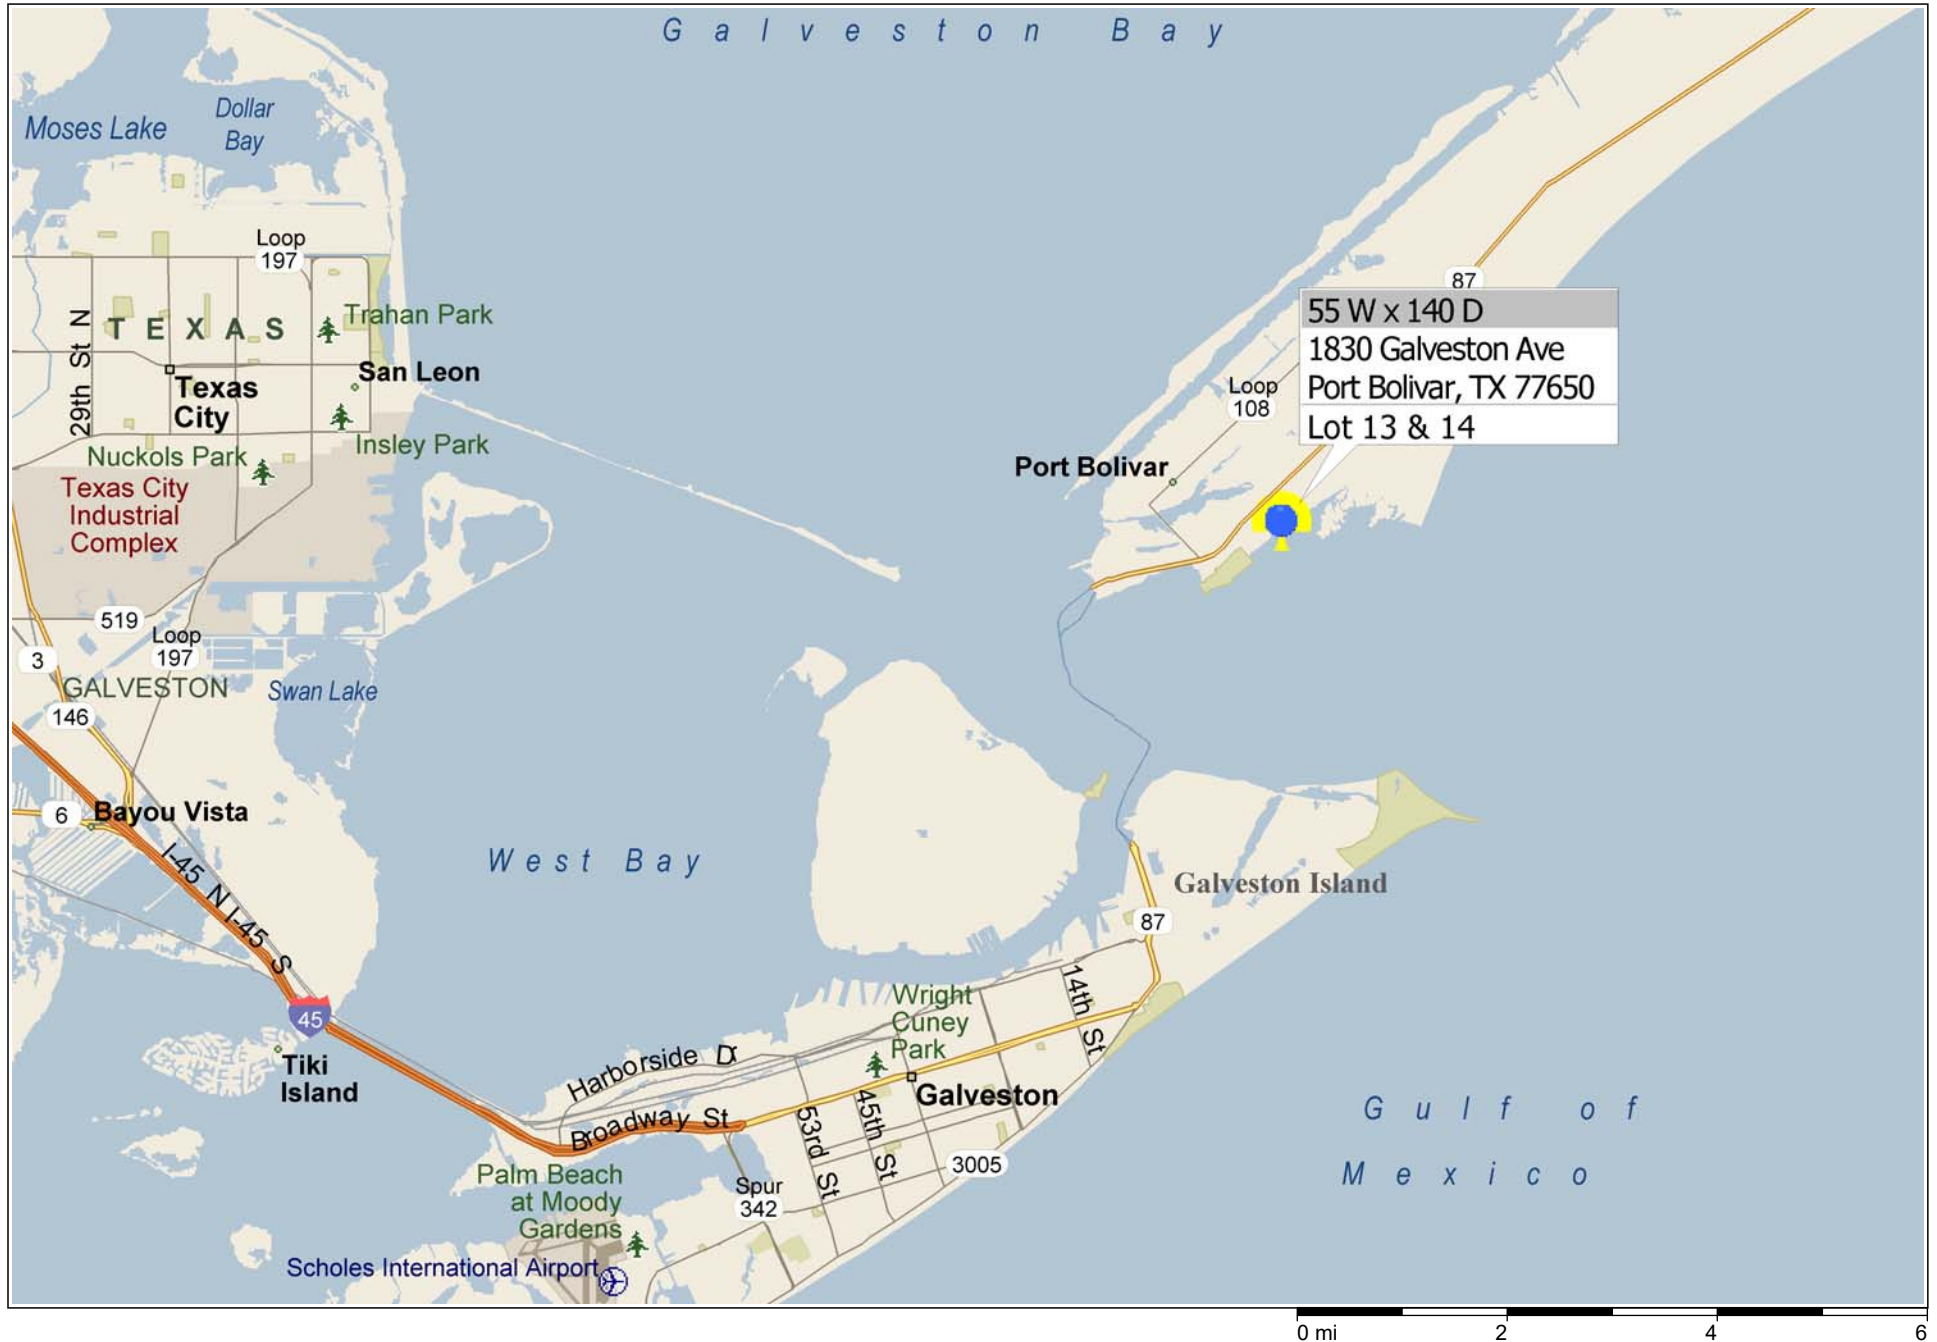

*** Lot 13 & 14 *** 1830 Galveston Ave ~ Port Bolivar TX

5FT

17TH ST

ANDERSON AVE

FRONT AVE

20TH ST

KEYSTONE

5FT

5FT

5FT

5FT

16TH ST

5FT

GALVESTON AVE

HOUSTON ALLEY

17TH ST

Galveston Ave

Keystone

Houston Alley

Galveston Ave

18th St

Houston Alley

5FT

5FT

Galveston Ave

18th St

Galveston Approach Range Rear Light

Houston Alley

18th St

5FT