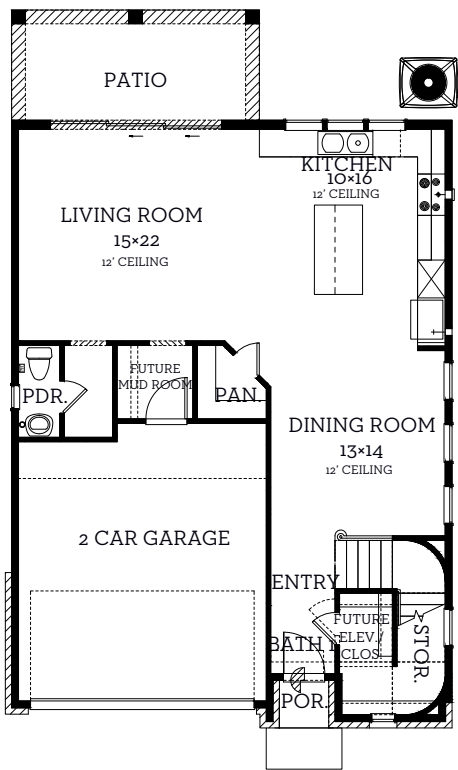

INTOWN

— HOMES —

6014 Cottage Grove Lake Dr..

3,198 sq.ft.

4 bedrooms / 3.5 baths

First Floor
999 sq.ft.

Second Floor
1400 sq.ft.

Third Floor
799 sq.ft.

All prices, features and plans are subject to change without notice. Square footage is approximate. No representation or warranties either expressed or implied. Are made as to the accuracy of the information herein or with respect to the suitability, usability, merchantability or conditions of any property herein described. All rights Reserved. InTownHomes 2015