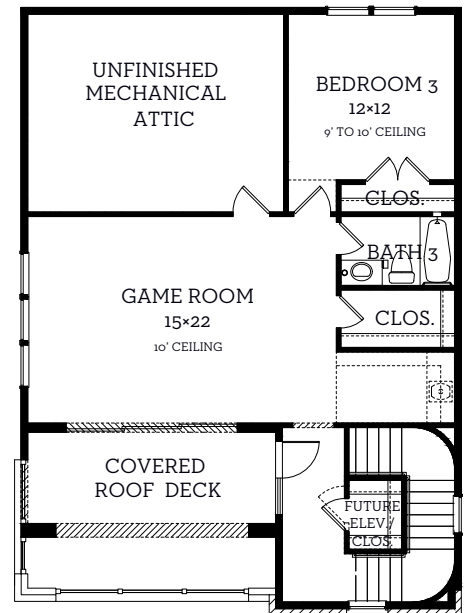

INTOWN

— HOMES —

6014 Cottage Grove Lake Dr..

3,198 sq.ft.

4 bedrooms / 3.5 baths

First Floor
999 sq.ft.

Second Floor
1400 sq.ft.

Third Floor
799 sq.ft.

All prices, features and plans are subject to change without notice. Square footage is approximate. No representation or warranties either expressed or implied. Are made as to the accuracy of the information herein or with respect to the suitability, usability, merchantability or conditions of any property herein described. All rights Reserved. InTownHomes 2015