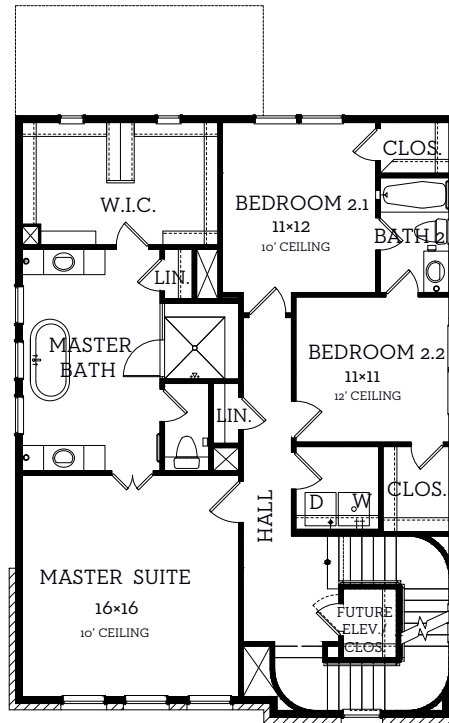

INTOWN

— HOMES —

6014 Cottage Grove Lake Dr..

3,198 sq.ft.

4 bedrooms / 3.5 baths

First Floor
999 sq.ft.

Second Floor
1400 sq.ft.

Third Floor
799 sq.ft.

All prices, features and plans are subject to change without notice. Square footage is approximate. No representation or warranties either expressed or implied. Are made as to the accuracy of the information herein or with respect to the suitability, usability, merchantability or conditions of any property herein described. All rights Reserved. InTownHomes 2015