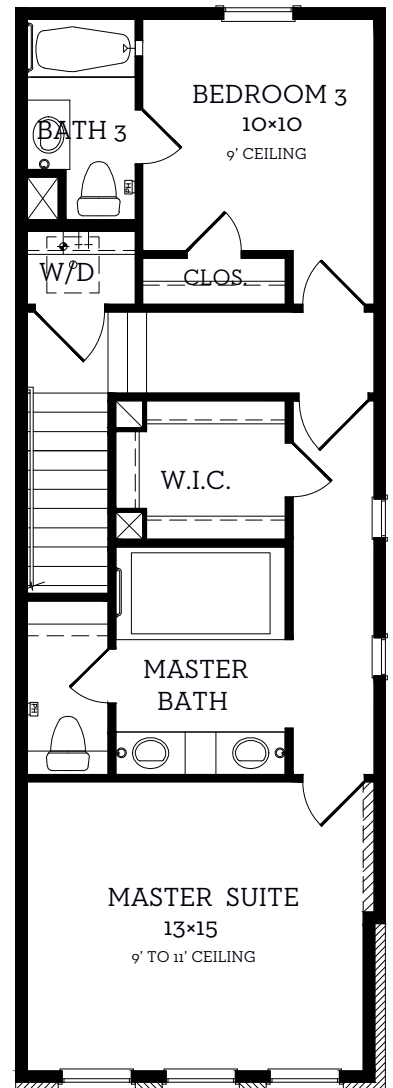

INTOWN

— HOMES —

6129 Cottage Grove Lake Dr.

1,370 sq.ft.

2 bedrooms / 2.5 baths

First Floor
69 sq.ft.

Second Floor
610 sq.ft.

Third Floor
691 sq.ft.