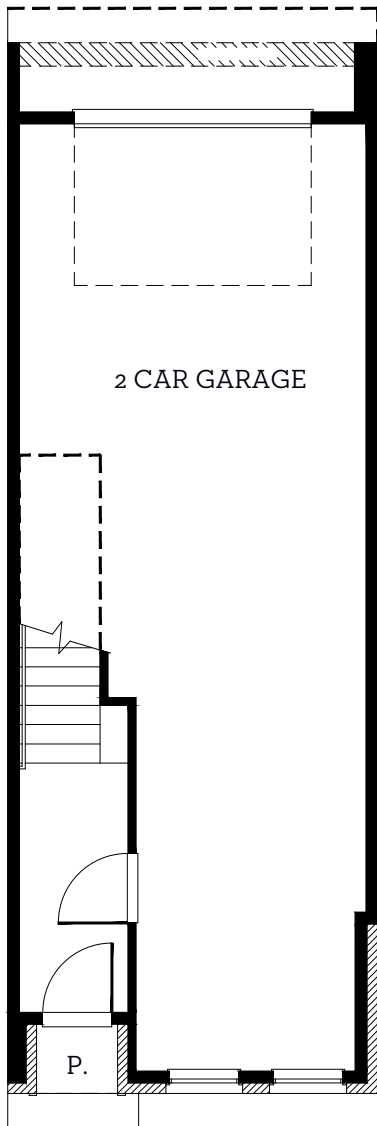

INTOWN

— HOMES —

6129 Cottage Grove Lake Dr.

1,370 sq.ft.

2 bedrooms / 2.5 baths

First Floor
69 sq.ft.

Second Floor
610 sq.ft.

Third Floor
691 sq.ft.