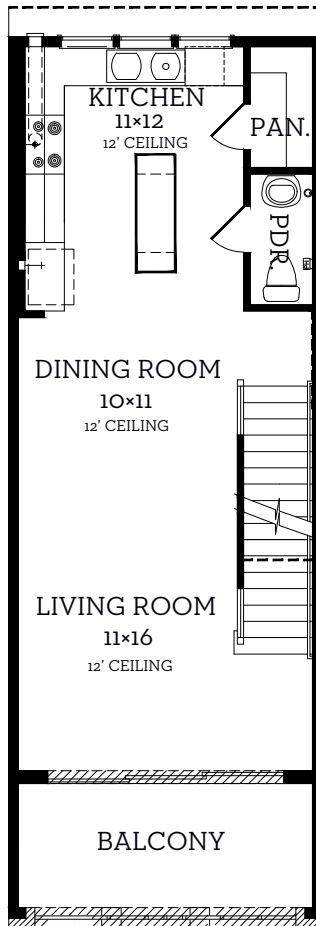

# INTOWN

— HOMES —

2713 Maxroy St.

1,370 sq.ft.

2 bedrooms / 2.5 baths

**First Floor**  
69 sq.ft.

**Second Floor**  
610 sq.ft.

**Third Floor**  
691 sq.ft.