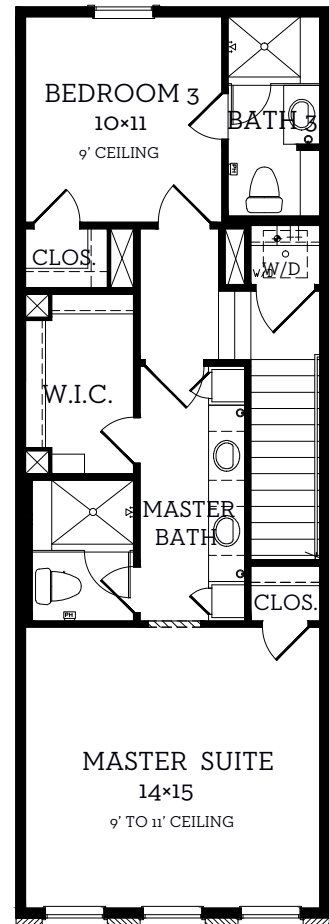

# INTOWN

— HOMES —

2713 Maxroy St.

1,370 sq.ft.

2 bedrooms / 2.5 baths

**First Floor**  
69 sq.ft.

**Second Floor**  
610 sq.ft.

**Third Floor**  
691 sq.ft.