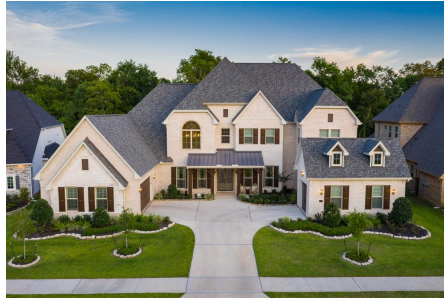

9414 Fox Bend Lane
Missouri City, TX 77459

Utilities

- ❖ Electricity, Champion Energy
- ❖ Gas, SiEnergy
- ❖ Water / Sewer / Trash, SiEnviromental
- ❖ Internet / TV / Phone, xFinity by Comcast
- ❖ Alarm, Sound System, Advanced Electronic Systems, 888-711-2035
- ❖ Lawn Maintenance, Silvestri, 7130894-5345
- ❖ Pest Control, Home Team, 877-461-7378
- ❖ Backyard Oasis Custom Design, Plantation Pools, 281-778-7887
- ❖ Media Room Bedroom Conversion Option, KJT Custom Construction