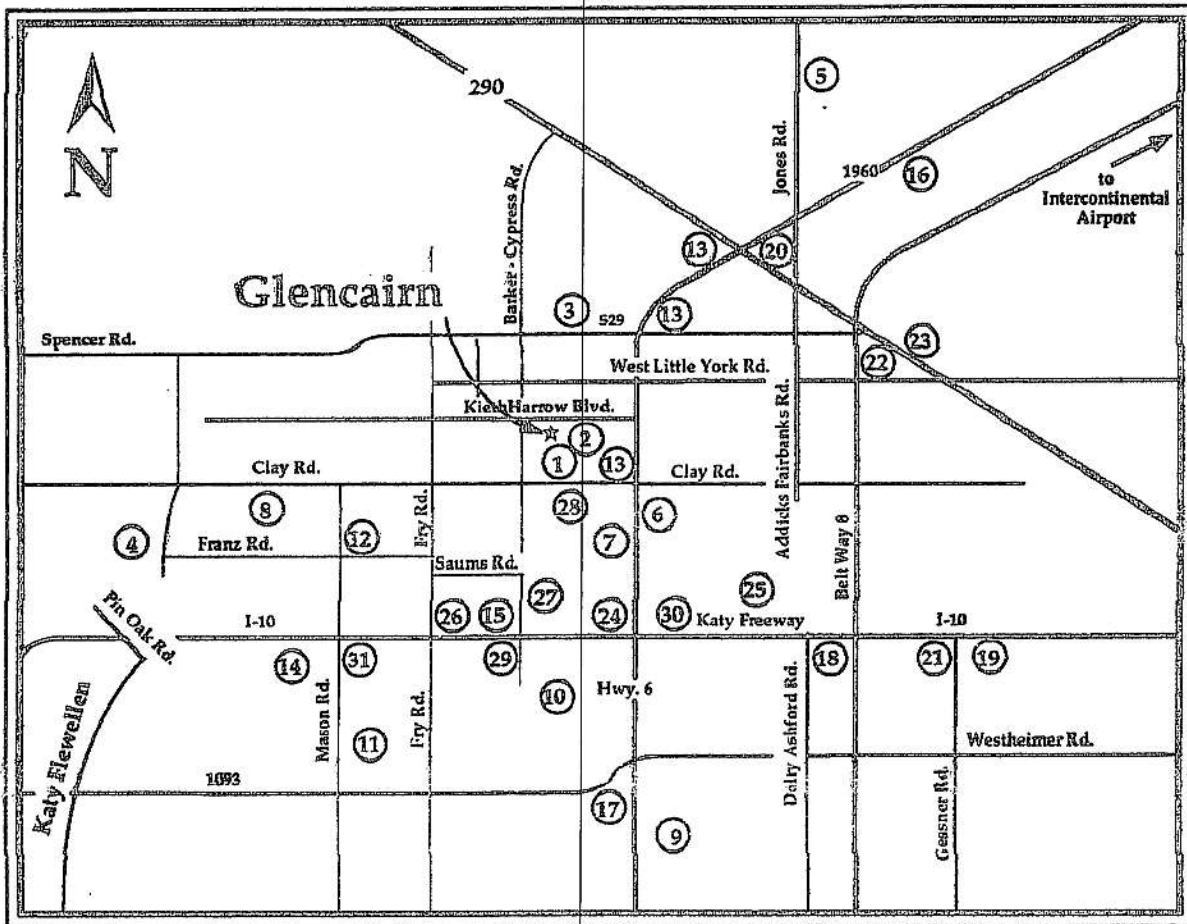

Glencairn

Community Points of Interest

Schools

- 1 Lieder Elementary School (grades K-5)
- 2 Watkins Junior High School (grades 6-8)
- 3 Langham Creek High School (grades 9-12)

Recreation

- 4 The Green Meadows Golf Course
- 5 Treeline Golf Club
- 6 Bear Creek Park and Golf Course
- 7 Proposed Cullen Park
- 8 Harris County Katy Park
- 9 Fame City
- 10 Health and Fitness Center
- 11 The Great Southwest Equestrian Center
- 12 Willow Fork Golf and Country Club

Shopping

- 13 Neighborhood Shopping
- 14 Mason Square

- 15 Westlake Plaza Shopping Center
- 16 Willowbrook Mall
- 17 West Oaks Mall
- 18 Town & Country Mall
- 19 Memorial City Mall

Business and Services

- 20 Cypress - Fairbanks Medical Center
- 21 Memorial City Hospital
- 22 Northwest Point Industrial Park
- 23 Northwest Crossing
- 24 Park 10 Business Park
- 25 Conoco Corporate Park
- 26 Westgate Business Park
- 27 West Houston Airport
- 28 Library - Bear Creek Branch
- 29 Metro Park & Ride
- 30 Metro Park & Ride
- 31 Metro Park & Ride

"Houston's new benchmark for value." TM

MERIDIAN HOMES