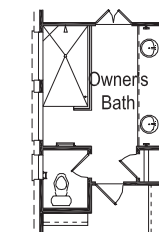

Cabernet

ELEVATION B

ELEVATION C

ELEVATION D

Opt Media ilo Tandem

- Not Available w/ Bed 5 / Bath 4 / Half Bath ilo Flex / Half Bath

Opt Bed 6 / Bath 5 ilo Tandem

- Not Available w/ Bed 5 / Bath 4 / Half Bath ilo Flex / Half Bath

Opt 5' Garage Side Storage

Opt 4 Car

Opt Bay Window @ Owner's Suite

Opt Outdoor Fireplace

Opt Cvd Outdoor Living 1

Opt 9'x8' Sliding Glass Doors

Opt Ext Owner's Suite

Opt Int Fireplace - Wall

Opt 9'x8' Sliding Glass Doors @ Courtyard

Opt Slide-in Tub @ Owner's Bath

Opt Shower 1 @ Owner's Bath

Opt Walk-in Shower 1 @ Owner's Bath

FIRST FLOOR/OPTIONS

Opt Bath 4 ilo Half Bath

Opt Bed 5 / Bath 4 ilo Flex / Half Bath

Opt Study ilo Flex

Opt 12'x8' Sliding Glass Doors

Opt Bed 5 / Bath 4 / Half Bath ilo Flex / Half Bath

- Not Available w/ Bed 6 / Bath 5 / ilo Tandem
- Not Available w/ Media ilo Tandem

SECOND FLOOR/OPTIONS