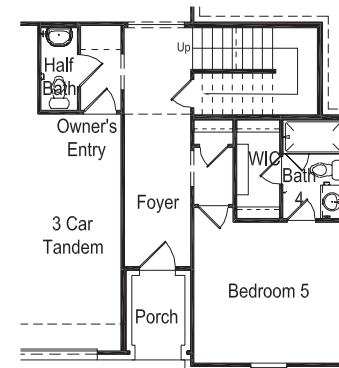

Opt 5' Garage Side Storage

Opt 4 Car

Opt Bay Window @ Owner's Suite

Opt Outdoor Fireplace

Opt Cvd Outdoor Living 1

Opt 9'x8' Sliding Glass Doors

Opt Ext Owner's Suite

Opt Int Fireplace - Wall

Opt 9'x8' Sliding Glass Doors @ Courtyard

Opt Slide-in Tub @ Owner's Bath

Opt Shower 1 @ Owner's Bath

Opt Walk-in Shower 1 @ Owner's Bath

FIRST FLOOR/OPTIONS

Opt Bath 4 ilo Half Bath

Opt Bed 5 / Bath 4 ilo Flex / Half Bath

Opt Study ilo Flex

Opt 12'x8' Sliding Glass Doors

Opt Bed 5 / Bath 4 / Half Bath ilo Flex / Half Bath

- Not Available w/ Bed 6 / Bath 5 / ilo Tandem
- Not Available w/ Media ilo Tandem

SECOND FLOOR/OPTIONS