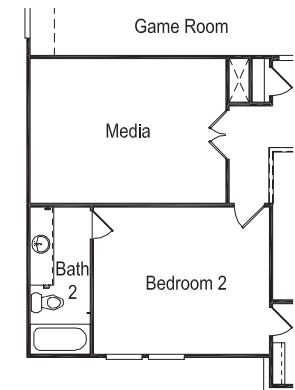

Opt 9'x8' Sliding Glass Doors @ Courtyard

Opt Slide-in Tub @ Owner's Bath

Opt Shower 1 @ Owner's Bath

Opt Walk-in Shower 1 @ Owner's Bath

FIRST FLOOR/OPTIONS

Opt Bath 4 ilo Half Bath

Opt Bed 5 / Bath 4 ilo Flex / Half Bath

Opt Study ilo Flex

Opt 12'x8' Sliding Glass Doors

Opt Bed 5 / Bath 4 / Half Bath ilo Flex / Half Bath

- Not Available w/ Bed 6 / Bath 5 / ilo Tandem
- Not Available w/ Media ilo Tandem

SECOND FLOOR/OPTIONS

Opt Media ilo Bed 3