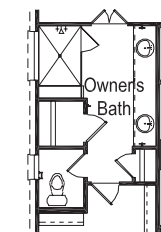

Cabernet

ELEVATION B

ELEVATION C

ELEVATION D

Opt Media ilo Tandem

- Not Available w/ Bed 5 / Bath 4 / Half Bath ilo Flex / Half Bath

Opt Bed 6 / Bath 5 ilo Tandem

- Not Available w/ Bed 5 / Bath 4 / Half Bath ilo Flex / Half Bath

Opt 5' Garage Side Storage

Opt 4 Car

Opt Bay Window @ Owner's Suite

Opt Outdoor Fireplace

Opt Cvd Outdoor Living 1

Opt 9'x8' Sliding Glass Doors

Opt Ext Owner's Suite

Opt Int Fireplace - Wall

Opt 9'x8' Sliding Glass Doors @ Courtyard

Opt Slide-in Tub @ Owner's Bath

Opt Shower 1 @ Owner's Bath

Opt Walk-in Shower 1 @ Owner's Bath

FIRST FLOOR/OPTIONS

Opt Bath 4 ilo Half Bath

Opt Bed 5 / Bath 4 ilo Flex / Half Bath

Opt Study ilo Flex

Opt 12'x8' Sliding Glass Doors

Opt Bed 5 / Bath 4 / Half Bath ilo Flex / Half Bath

- Not Available w/ Bed 6 / Bath 5 / ilo Tandem
- Not Available w/ Media ilo Tandem

SECOND FLOOR/OPTIONS