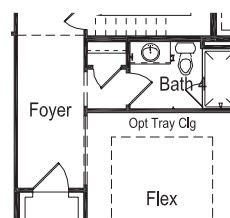

Opt 9'x8' Sliding Glass Doors @ Courtyard

Opt Slide-in Tub @ Owner's Bath

Opt Shower 1 @ Owner's Bath

Opt Walk-in Shower 1 @ Owner's Bath

FIRST FLOOR/OPTIONS

Opt Bath 4 ilo Half Bath

Opt Bed 5 / Bath 4 ilo Flex / Half Bath

Opt Study ilo Flex

Opt 12'x8' Sliding Glass Doors

Opt Bed 5 / Bath 4 / Half Bath ilo Flex / Half Bath

- Not Available w/ Bed 6 / Bath 5 / ilo Tandem
- Not Available w/ Media ilo Tandem

SECOND FLOOR/OPTIONS