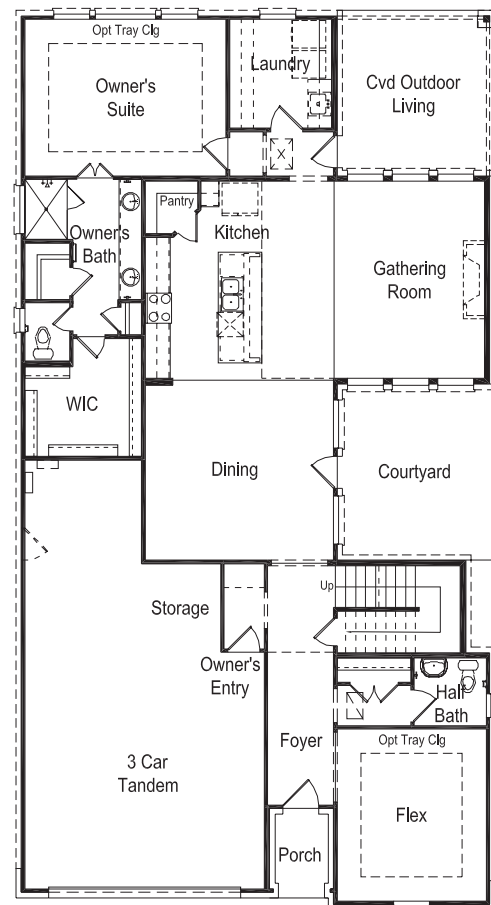

Cabernet

ELEVATION B

ELEVATION C

ELEVATION D

Opt Media ilo Tandem

- Not Available w/ Bed 5 / Bath 4 / Half Bath ilo Flex / Half Bath

Opt Bed 6 / Bath 5 ilo Tandem

- Not Available w/ Bed 5 / Bath 4 / Half Bath ilo Flex / Half Bath

Opt 5' Garage Side Storage

Opt 4 Car

Opt Bay Window @ Owner's Suite

Opt Outdoor Fireplace

Opt Cvd Outdoor Living 1

Opt 9'x8' Sliding Glass Doors

Opt Ext Owner's Suite

Opt Int Fireplace - Wall

Opt 9'x8' Sliding Glass Doors @ Courtyard

Opt Slide-in Tub @ Owner's Bath

Opt Shower 1 @ Owner's Bath

Opt Walk-in Shower 1 @ Owner's Bath

FIRST FLOOR/OPTIONS

Opt Bath 4 ilo Half Bath

Opt Bed 5 / Bath 4 ilo Flex / Half Bath

Opt Study ilo Flex

Opt 12'x8' Sliding Glass Doors

Opt Bed 5 / Bath 4 / Half Bath ilo Flex / Half Bath

- Not Available w/ Bed 6 / Bath 5 / ilo Tandem
- Not Available w/ Media ilo Tandem

SECOND FLOOR/OPTIONS