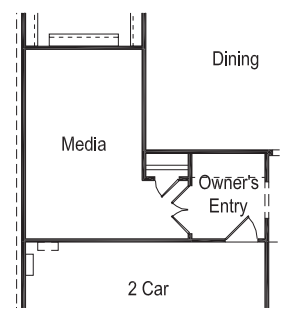

Cabernet

ELEVATION B

ELEVATION C

ELEVATION D

Opt Media ilo Tandem

- Not Available w/ Bed 5 / Bath 4 / Half Bath ilo Flex / Half Bath

Opt Bed 6 / Bath 5 ilo Tandem

- Not Available w/ Bed 5 / Bath 4 / Half Bath ilo Flex / Half Bath

Opt 5' Garage Side Storage

Opt 4 Car

Opt Bay Window @ Owner's Suite

Opt Outdoor Fireplace

Opt Cvd Outdoor Living 1

Opt 9'x8' Sliding Glass Doors

Opt Ext Owner's Suite

Opt Int Fireplace - Wall

Opt 9'x8' Sliding Glass Doors @ Courtyard

Opt Slide-in Tub @ Owner's Bath

Opt Shower 1 @ Owner's Bath

Opt Walk-in Shower 1 @ Owner's Bath

FIRST FLOOR/OPTIONS

Opt Bath 4 ilo Half Bath

Opt Bed 5 / Bath 4 ilo Flex / Half Bath