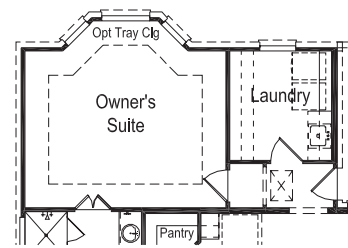

Cabernet

ELEVATION B

ELEVATION C

ELEVATION D

Opt Media ilo Tandem

- Not Available w/ Bed 5 / Bath 4 / Half Bath ilo Flex / Half Bath

Opt Bed 6 / Bath 5 ilo Tandem

- Not Available w/ Bed 5 / Bath 4 / Half Bath ilo Flex / Half Bath

Opt 5' Garage Side Storage

Opt 4 Car

Opt Bay Window @ Owner's Suite

Opt Outdoor Fireplace

Opt Cvd Outdoor Living 1

Opt 9'x8' Sliding Glass Doors

Opt Ext Owner's Suite

Opt Int Fireplace - Wall

Opt 9'x8' Sliding Glass Doors @ Courtyard

Opt Slide-in Tub @ Owner's Bath

Opt Shower 1 @ Owner's Bath

Opt Walk-in Shower 1 @ Owner's Bath

FIRST FLOOR/OPTIONS

Opt Bath 4 ilo Half Bath

Opt Bed 5 / Bath 4 ilo Flex / Half Bath

Opt Study ilo Flex

Opt 12'x8' Sliding Glass Doors

Opt Bed 5 / Bath 4 / Half Bath ilo Flex / Half Bath

- Not Available w/ Bed 6 / Bath 5 / ilo Tandem
- Not Available w/ Media ilo Tandem

SECOND FLOOR/OPTIONS