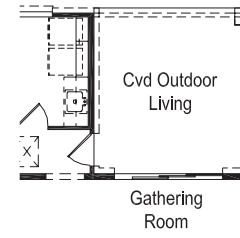

Cabernet

ELEVATION B

ELEVATION C

ELEVATION D

Opt Media ilo Tandem

- Not Available w/ Bed 5 / Bath 4 / Half Bath ilo Flex / Half Bath

Opt Bed 6 / Bath 5 ilo Tandem

- Not Available w/ Bed 5 / Bath 4 / Half Bath ilo Flex / Half Bath

Opt 5' Garage Side Storage

Opt 4 Car

Opt Bay Window @ Owner's Suite

Opt Outdoor Fireplace

Opt Cvd Outdoor Living 1

Opt 9'x8' Sliding Glass Doors

Opt Ext Owner's Suite

Opt Int Fireplace - Wall

Opt 9'x8' Sliding Glass Doors @ Courtyard

Opt Slide-in Tub @ Owner's Bath

Opt Shower 1 @ Owner's Bath

Opt Walk-in Shower 1 @ Owner's Bath

FIRST FLOOR/OPTIONS

Opt Bath 4 ilo Half Bath

Opt Bed 5 / Bath 4 ilo Flex / Half Bath

Opt Study ilo Flex

Opt 12'x8' Sliding Glass Doors

Opt Bed 5 / Bath 4 / Half Bath ilo Flex / Half Bath

- Not Available w/ Bed 6 / Bath 5 / ilo Tandem
- Not Available w/ Media ilo Tandem

SECOND FLOOR/OPTIONS