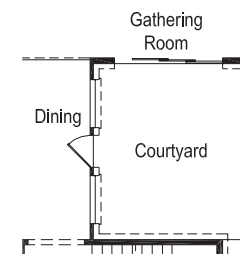

Opt 5' Garage Side Storage

Opt 4 Car

Opt Bay Window @ Owner's Suite

Opt Outdoor Fireplace

Opt Cvd Outdoor Living 1

Opt 9'x8' Sliding Glass Doors

Opt Ext Owner's Suite

Opt Int Fireplace - Wall

Opt 9'x8' Sliding Glass Doors @ Courtyard

Opt Slide-in Tub @ Owner's Bath

Opt Shower 1 @ Owner's Bath

Opt Walk-in Shower 1 @ Owner's Bath

FIRST FLOOR/OPTIONS

Opt Bath 4 ilo Half Bath

Opt Bed 5 / Bath 4 ilo Flex / Half Bath

Opt Study ilo Flex

Opt 12'x8' Sliding Glass Doors

Opt Bed 5 / Bath 4 / Half Bath ilo Flex / Half Bath

- Not Available w/ Bed 6 / Bath 5 / ilo Tandem
- Not Available w/ Media ilo Tandem

SECOND FLOOR/OPTIONS