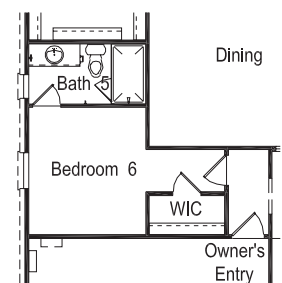

Cabernet

ELEVATION B

ELEVATION C

ELEVATION D

Opt Media ilo Tandem

- Not Available w/ Bed 5 / Bath 4 / Half Bath ilo Flex / Half Bath

Opt Bed 6 / Bath 5 ilo Tandem

- Not Available w/ Bed 5 / Bath 4 / Half Bath ilo Flex / Half Bath

Opt 5' Garage Side Storage

Opt 4 Car

Opt Bay Window @ Owner's Suite

Opt Outdoor Fireplace

Opt Cvd Outdoor Living 1

Opt 9'x8' Sliding Glass Doors

Opt Ext Owner's Suite

Opt Int Fireplace - Wall

Opt 9'x8' Sliding Glass Doors @ Courtyard

Opt Slide-in Tub @ Owner's Bath

Opt Shower 1 @ Owner's Bath

Opt Walk-in Shower 1 @ Owner's Bath

FIRST FLOOR/OPTIONS

Opt Bath 4 ilo Half Bath

Opt Bed 5 / Bath 4 ilo Flex / Half Bath

Opt Study ilo Flex

Opt 12'x8' Sliding Glass Doors

Opt Bed 5 / Bath 4 / Half Bath ilo Flex / Half Bath

- Not Available w/ Bed 6 / Bath 5 / ilo Tandem
- Not Available w/ Media ilo Tandem

SECOND FLOOR/OPTIONS