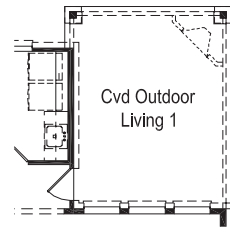

Cabernet

ELEVATION B

ELEVATION C

ELEVATION D

Opt Media ilo Tandem

- Not Available w/ Bed 5 / Bath 4 / Half Bath ilo Flex / Half Bath

Opt Bed 6 / Bath 5 ilo Tandem

- Not Available w/ Bed 5 / Bath 4 / Half Bath ilo Flex / Half Bath

Opt 5' Garage Side Storage

Opt 4 Car

Opt Bay Window @ Owner's Suite

Opt Outdoor Fireplace

Opt Cvd Outdoor Living 1

Opt 9'x8' Sliding Glass Doors

Opt Ext Owner's Suite

Opt Int Fireplace - Wall

Opt 9'x8' Sliding Glass Doors @ Courtyard

Opt Slide-in Tub @ Owner's Bath

Opt Shower 1 @ Owner's Bath

Opt Walk-in Shower 1 @ Owner's Bath

FIRST FLOOR/OPTIONS

Opt Bath 4 ilo Half Bath

Opt Bed 5 / Bath 4 ilo Flex / Half Bath

Opt Study ilo Flex

Opt 12'x8' Sliding Glass Doors

Opt Bed 5 / Bath 4 / Half Bath ilo Flex / Half Bath

- Not Available w/ Bed 6 / Bath 5 / ilo Tandem
- Not Available w/ Media ilo Tandem

SECOND FLOOR/OPTIONS