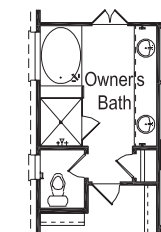

Cabernet

ELEVATION B

ELEVATION C

ELEVATION D

Opt Media ilo Tandem

- Not Available w/ Bed 5 / Bath 4 / Half Bath ilo Flex / Half Bath

Opt Bed 6 / Bath 5 ilo Tandem

- Not Available w/ Bed 5 / Bath 4 / Half Bath ilo Flex / Half Bath

Opt 5' Garage Side Storage

Opt 4 Car

Opt Bay Window @ Owner's Suite

Opt Outdoor Fireplace

Opt Cvd Outdoor Living 1

Opt 9'x8' Sliding Glass Doors

Opt Ext Owner's Suite

Opt Int Fireplace - Wall

Opt 9'x8' Sliding Glass Doors @ Courtyard

Opt Slide-in Tub @ Owner's Bath

Opt Shower 1 @ Owner's Bath

Opt Walk-in Shower 1 @ Owner's Bath

FIRST FLOOR/OPTIONS

Opt Bath 4 ilo Half Bath

Opt Bed 5 / Bath 4 ilo Flex / Half Bath

Opt Study ilo Flex

Opt 12'x8' Sliding Glass Doors

Opt Bed 5 / Bath 4 / Half Bath ilo Flex / Half Bath

- Not Available w/ Bed 6 / Bath 5 / ilo Tandem
- Not Available w/ Media ilo Tandem

SECOND FLOOR/OPTIONS