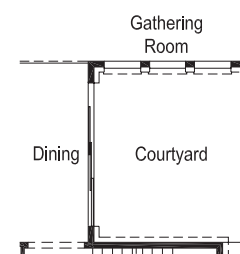

Opt 9'x8' Sliding Glass Doors @ Courtyard

Opt Slide-in Tub @ Owner's Bath

Opt Shower 1 @ Owner's Bath

Opt Walk-in Shower 1 @ Owner's Bath

FIRST FLOOR/OPTIONS

Opt Bath 4 ilo Half Bath

Opt Bed 5 / Bath 4 ilo Flex / Half Bath

Opt Study ilo Flex

Opt 12'x8' Sliding Glass Doors

Opt Bed 5 / Bath 4 / Half Bath ilo Flex / Half Bath

- Not Available w/ Bed 6 / Bath 5 / ilo Tandem
- Not Available w/ Media ilo Tandem

SECOND FLOOR/OPTIONS