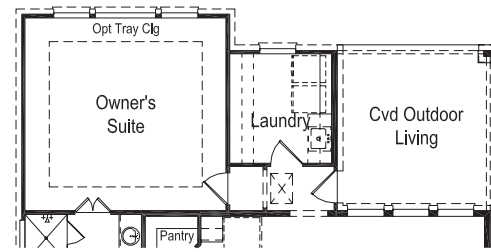

Cabernet

ELEVATION B

ELEVATION C

ELEVATION D

Opt Media ilo Tandem

- Not Available w/ Bed 5 / Bath 4 / Half Bath ilo Flex / Half Bath

Opt Bed 6 / Bath 5 ilo Tandem

- Not Available w/ Bed 5 / Bath 4 / Half Bath ilo Flex / Half Bath

Opt 5' Garage Side Storage

Opt 4 Car

Opt Bay Window @ Owner's Suite

Opt Outdoor Fireplace

Opt Cvd Outdoor Living 1

Opt 9'x8' Sliding Glass Doors

Opt Ext Owner's Suite

Opt Int Fireplace - Wall

Opt 9'x8' Sliding Glass Doors @ Courtyard

Opt Slide-in Tub @ Owner's Bath

Opt Shower 1 @ Owner's Bath

Opt Walk-in Shower 1 @ Owner's Bath

FIRST FLOOR/OPTIONS

Opt Bath 4 ilo Half Bath

Opt Bed 5 / Bath 4 ilo Flex / Half Bath

Opt Study ilo Flex

Opt 12'x8' Sliding Glass Doors

Opt Bed 5 / Bath 4 / Half Bath ilo Flex / Half Bath

- Not Available w/ Bed 6 / Bath 5 / ilo Tandem
- Not Available w/ Media ilo Tandem

SECOND FLOOR/OPTIONS