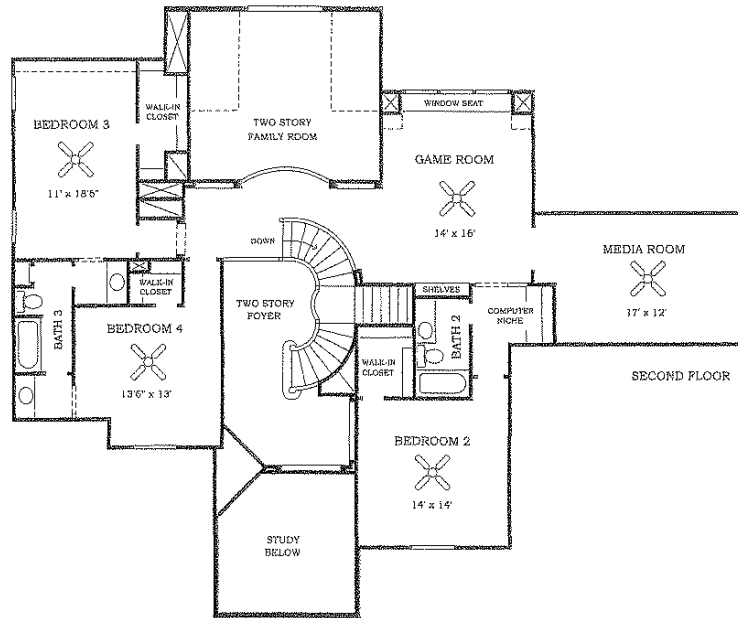

The Florence

Plan 8050 •

Building Sketch (Page - 1)

Borrower	Edward J Mazur			
Property Address	79 W Cove View Trl			
City	Spring	County	Harris	State TX Zip Code 77389
Lender/Client	Goldman Sachs Bank USA			