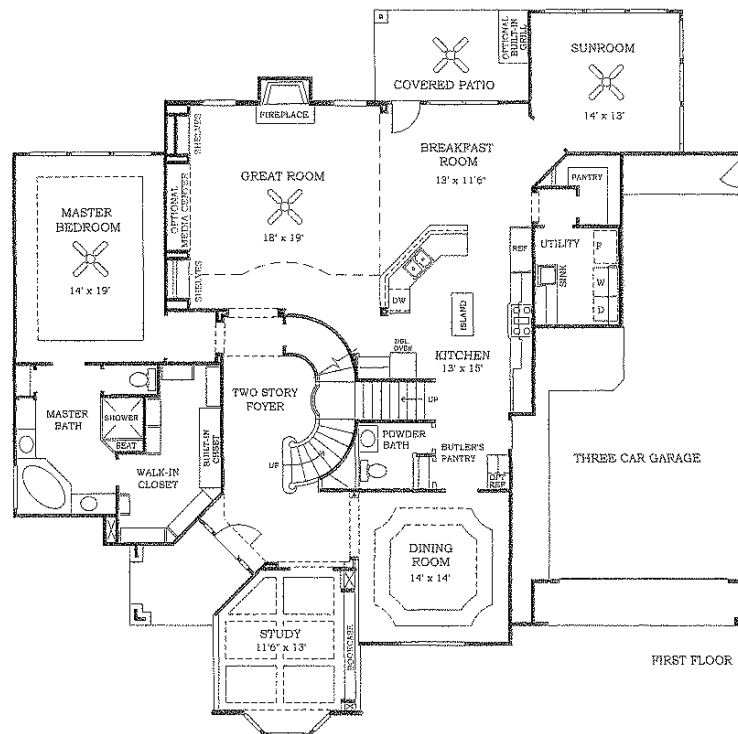

The Florence

Plan 8050 •

Building Sketch (Page - 1)

Borrower	Edward J Mazur			
Property Address	79 W Cove View Trl			
City	Spring	County	Harris	State TX Zip Code 77389
Lender/Client	Goldman Sachs Bank USA			