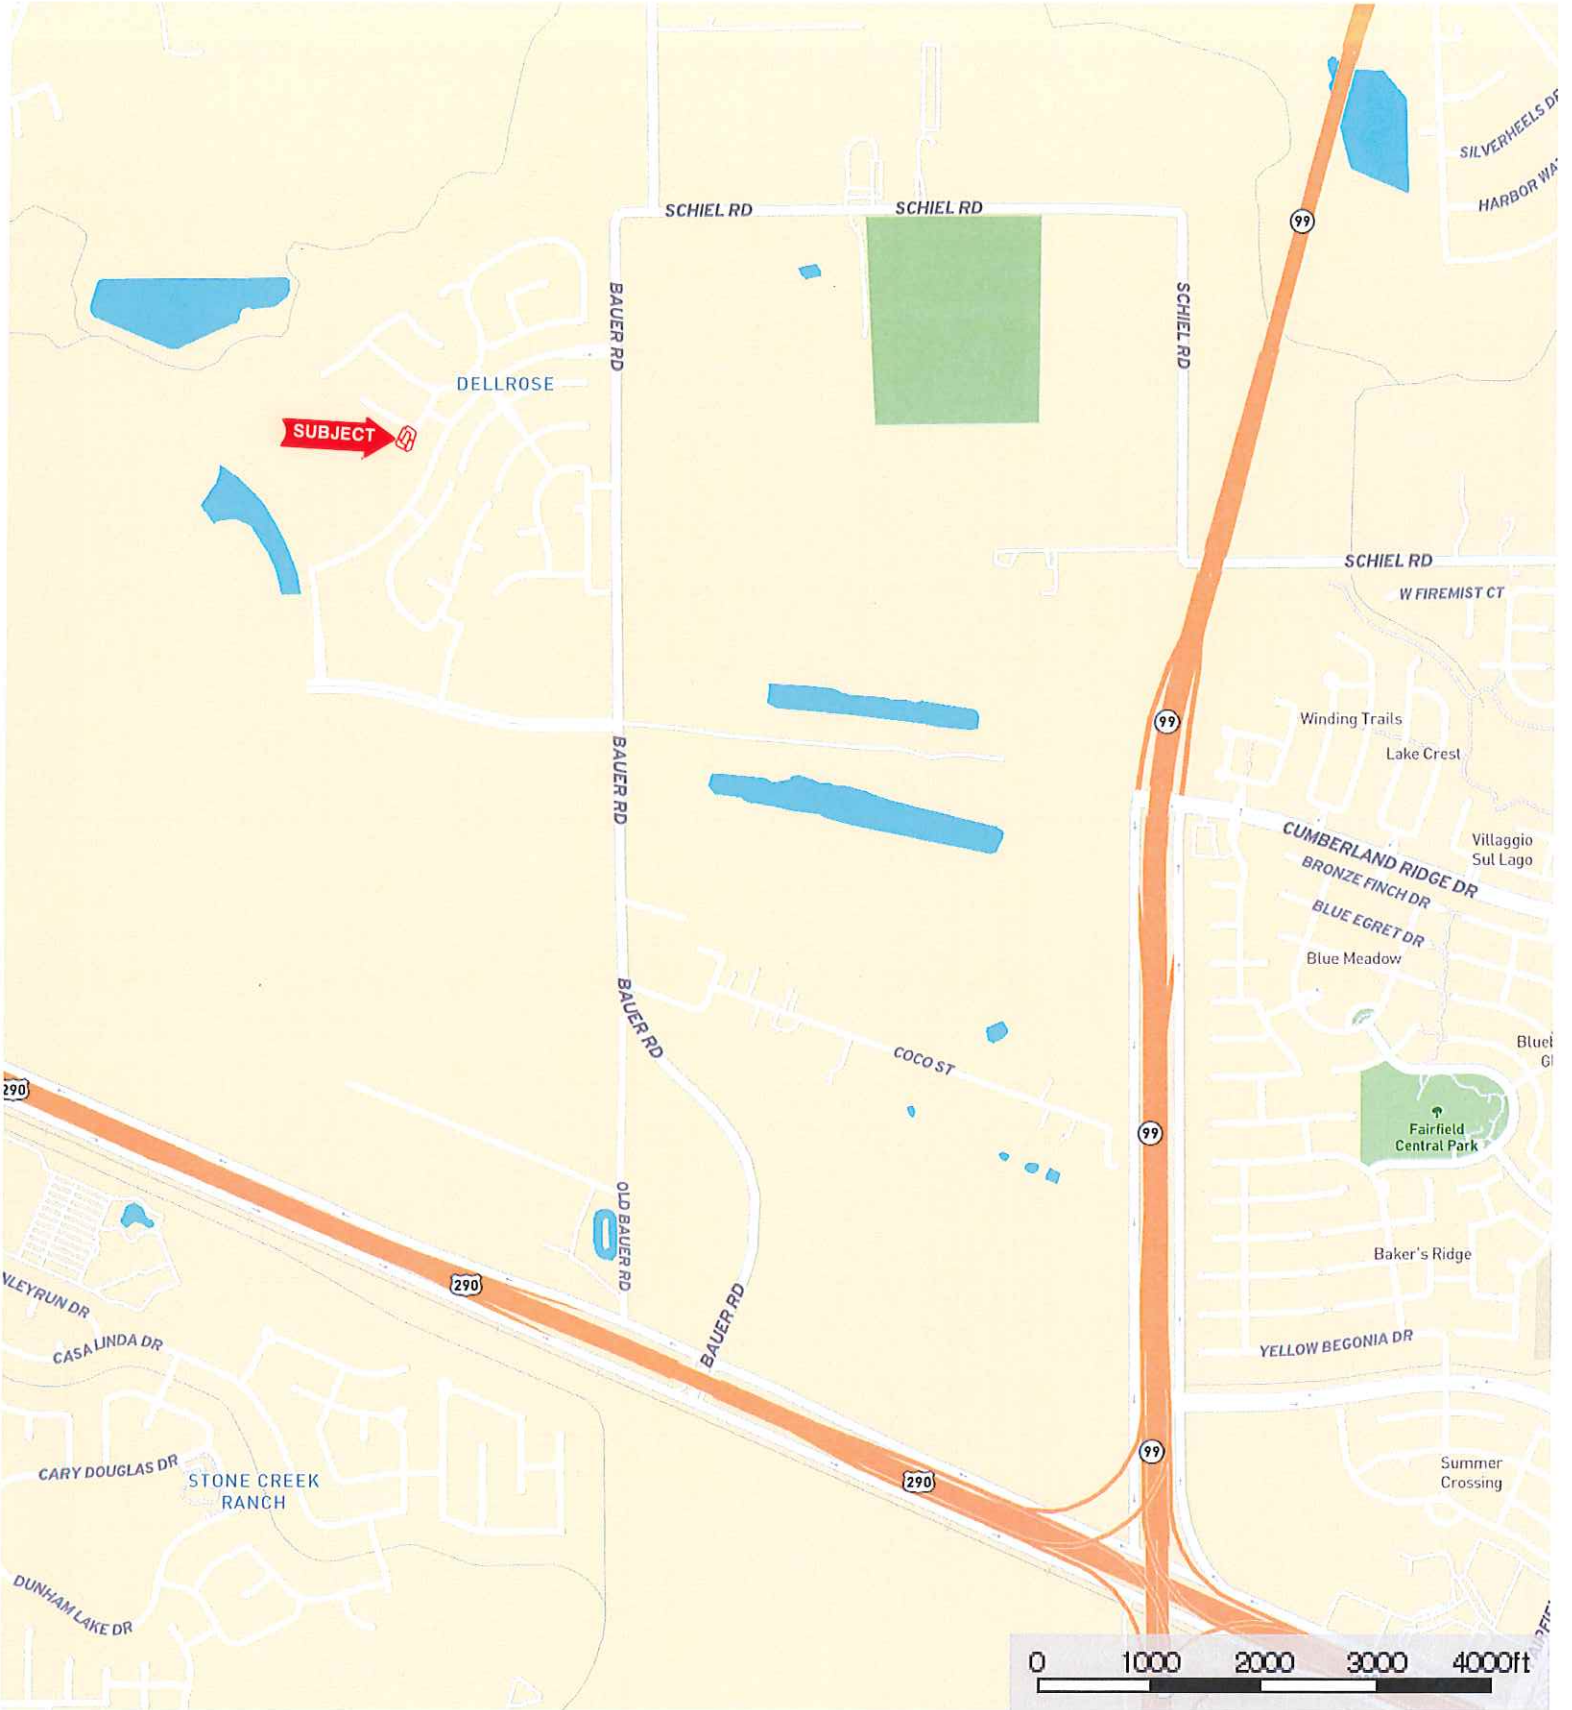

17407 Farm Garden Ln.
Harris County, Texas, AC +/-

 Boundary

The information contained herein was obtained from sources deemed to be reliable. MagRight Services makes no warranties or guarantees as to the completeness or accuracy thereof.

17407 Farm Garden Ln.
Harris County, Texas, AC +/-

 Boundary

17407 Farm Garden Ln.
Harris County, Texas, AC +/-

 Boundary

17407 Farm Garden Ln.
Harris County, Texas, AC +/-

- Boundary
- 100 Year Floodplain
- 500 Year Floodplain
- Floodway
- Special
- Unmapped/ Not Included