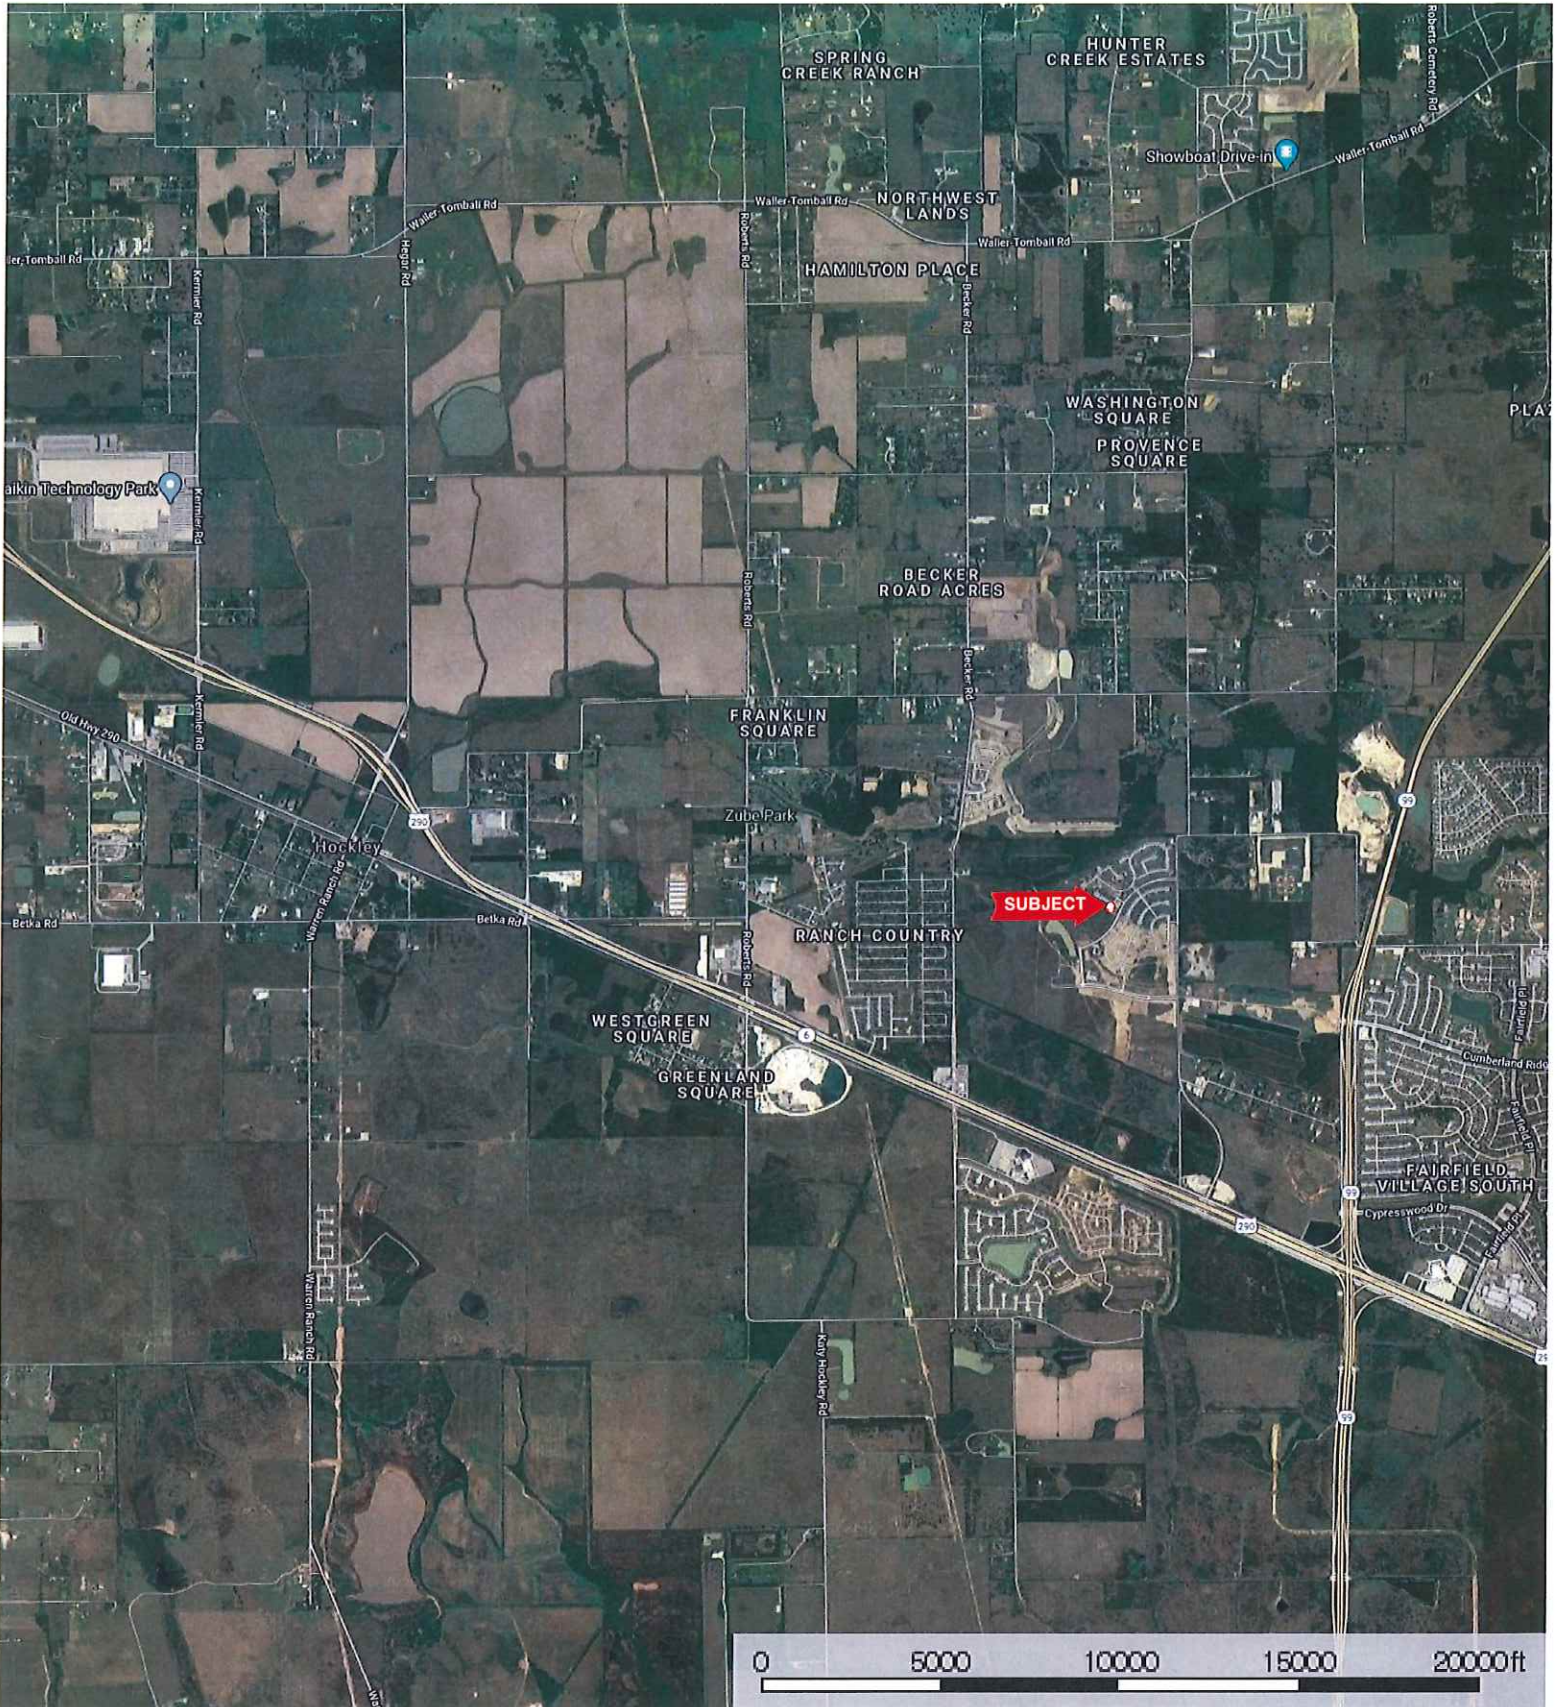

17407 Farm Garden Ln.
Harris County, Texas, AC +/-

 Boundary

The information contained herein was obtained from sources deemed to be reliable. MagRight Services makes no warranties or guarantees as to the completeness or accuracy thereof.

17407 Farm Garden Ln.
Harris County, Texas, AC +/-

 Boundary

17407 Farm Garden Ln.
Harris County, Texas, AC +/-

 Boundary

17407 Farm Garden Ln.
Harris County, Texas, AC +/-

- Boundary
- 100 Year Floodplain
- 500 Year Floodplain
- Floodway
- Special
- Unmapped/ Not Included